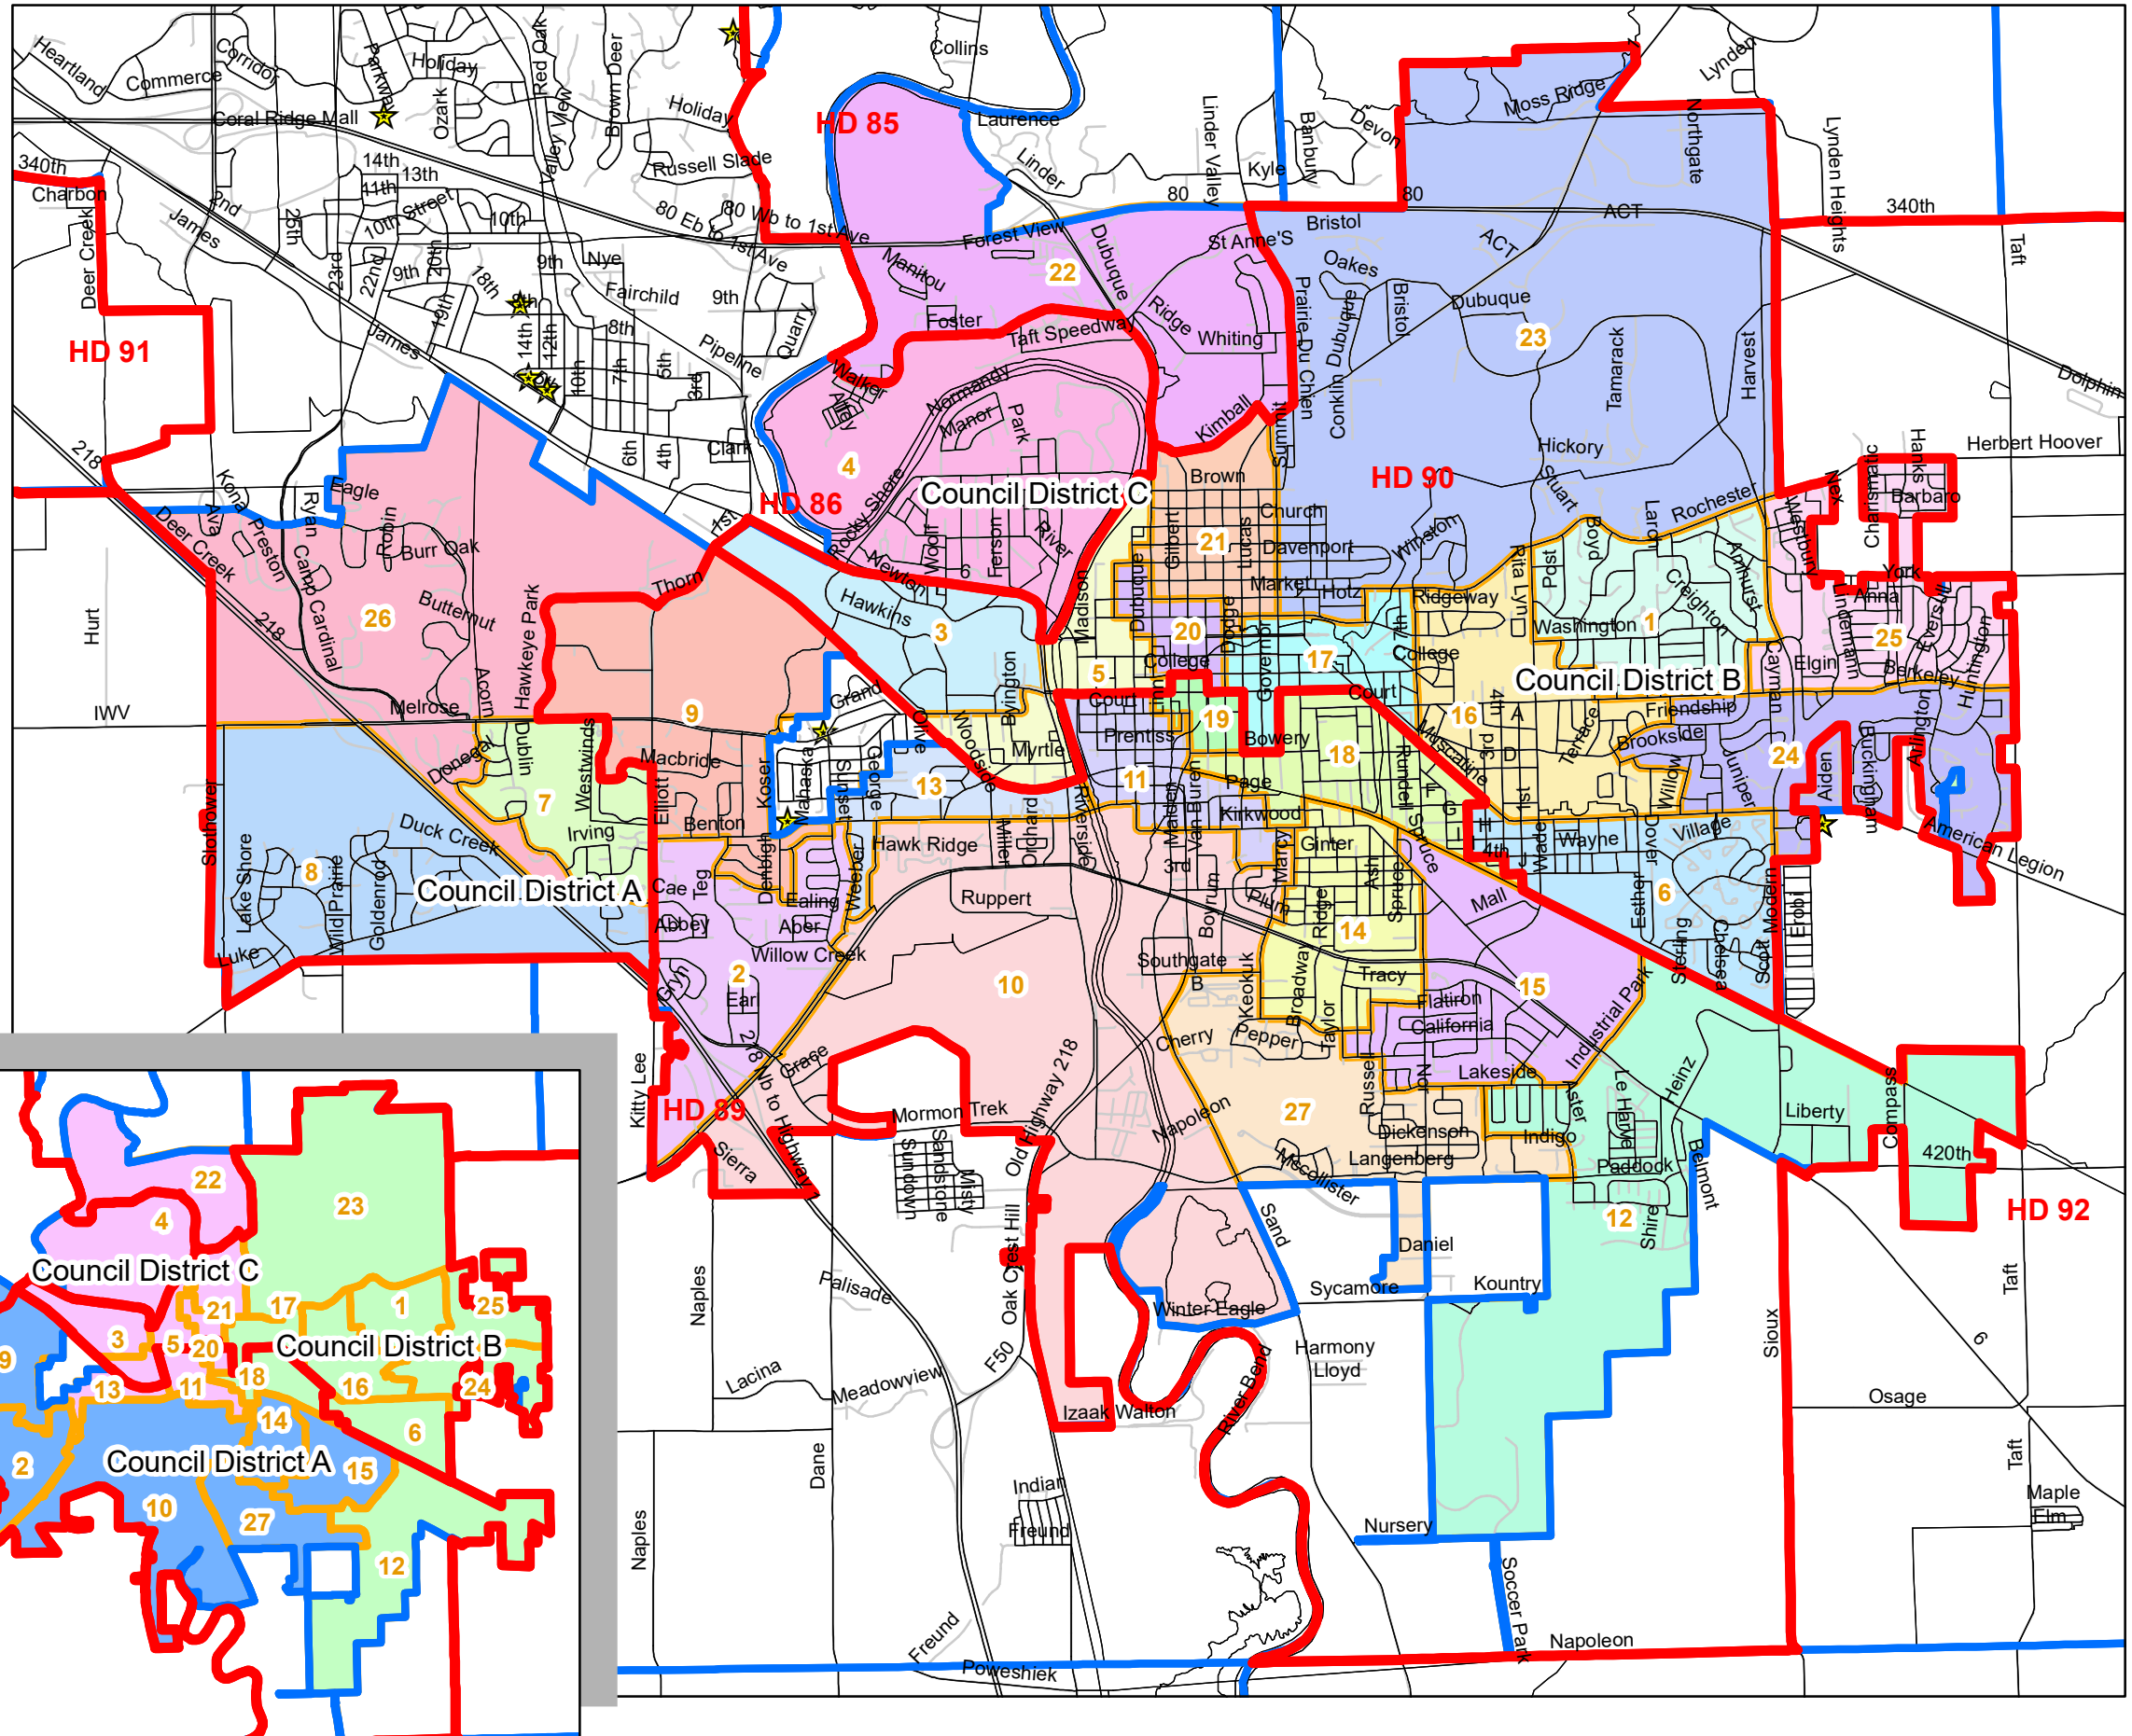

City of Iowa City Proposed Plan C With Council Districts

Precinct	Population	Council District
Iowa City 1	2,894	B
Iowa City 2	2,848	A
Iowa City 3	2,856	C
Iowa City 4	2,413	C
Iowa City 5	2,920	C
Iowa City 6	2,875	B
Iowa City 7	2,409	A
Iowa City 8	2,496	A
Iowa City 9	2,729	A
Iowa City 10	2,757	A
Iowa City 11	2,794	C
Iowa City 12	2,761	B
Iowa City 13	2,783	C
Iowa City 14	2,817	A
Iowa City 15	2,779	A
Iowa City 16	2,884	B
Iowa City 17	2,937	B
Iowa City 18	2,758	B
Iowa City 19	2,737	C
Iowa City 20	2,968	C
Iowa City 21	2,905	C
Iowa City 22	2,583	C
Iowa City 23	2,865	B
Iowa City 24	2,883	B
Iowa City 25	2,911	B
Iowa City 26	2,434	A
Iowa City 27	2,832	A

Legend

- House District boundaries
- City & Township boundaries
- Census blocks
- Proposed Precincts
- ★ Current Polling Place Locations
- Proposed Council Dist. (inset)**
- Council District A
- Council District B
- Council District C

Council District	Population
Council District A	24,101
Council District B	25,768
Council District C	24,959