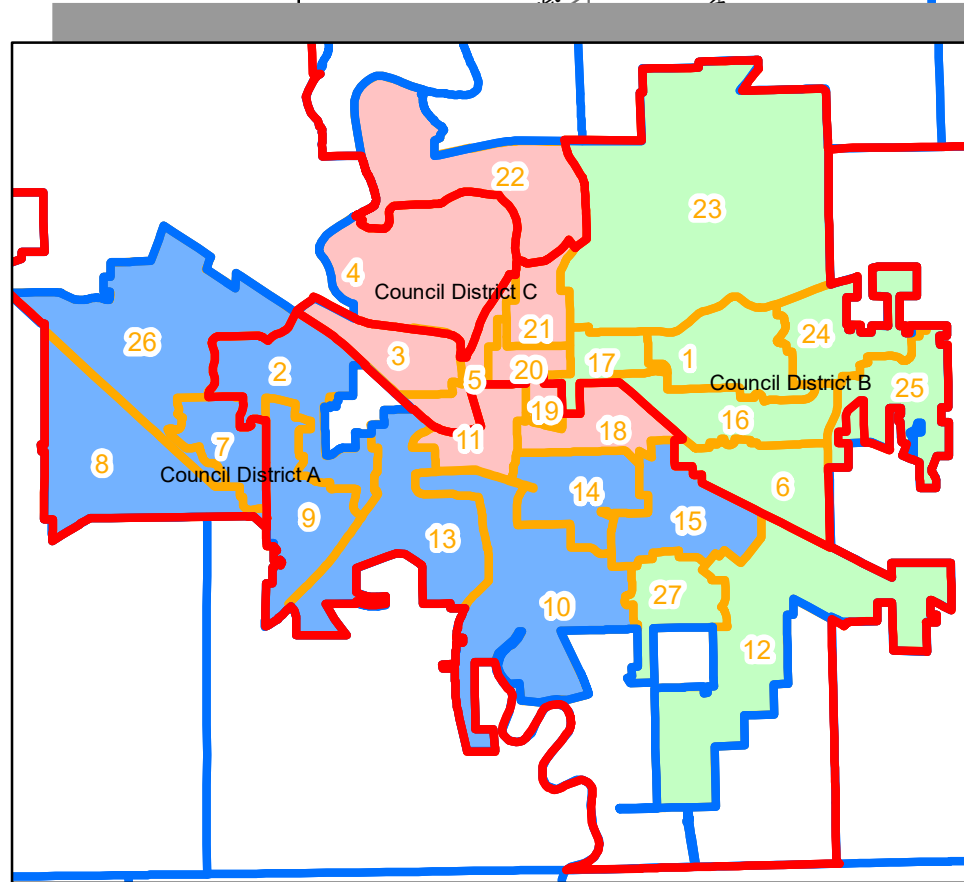

# City of Iowa City Proposed Plan B With Council Districts

Precinct	Population	Council District
Iowa City 1	2997	B
Iowa City 2	2994	A
Iowa City 3	2856	C
Iowa City 4	2413	C
Iowa City 5	2555	C
Iowa City 6	2978	B
Iowa City 7	2826	A
Iowa City 8	2079	A
Iowa City 9	3007	A
Iowa City 10	2403	A
Iowa City 11	2987	C
Iowa City 12	2441	B
Iowa City 13	2993	A
Iowa City 14	2895	A
Iowa City 15	2731	A
Iowa City 16	2997	B
Iowa City 17	2945	B
Iowa City 18	2959	C
Iowa City 19	2959	C
Iowa City 20	2979	C
Iowa City 21	2988	C
Iowa City 22	2583	C
Iowa City 23	2945	B
Iowa City 24	2917	B
Iowa City 25	2741	B
Iowa City 26	2434	A
Iowa City 27	2226	B

## Legend

- House District boundaries
- City & Township boundaries
- Census blocks
- ★ Current Polling Place Locations

## Proposed Precincts

- Proposed Precincts

## Proposed Council Dists. (inset)

- Council District A
- Council District B
- Council District C

Council District	Population
Council District A	24,362
Council District B	25,201
Council District C	25,265