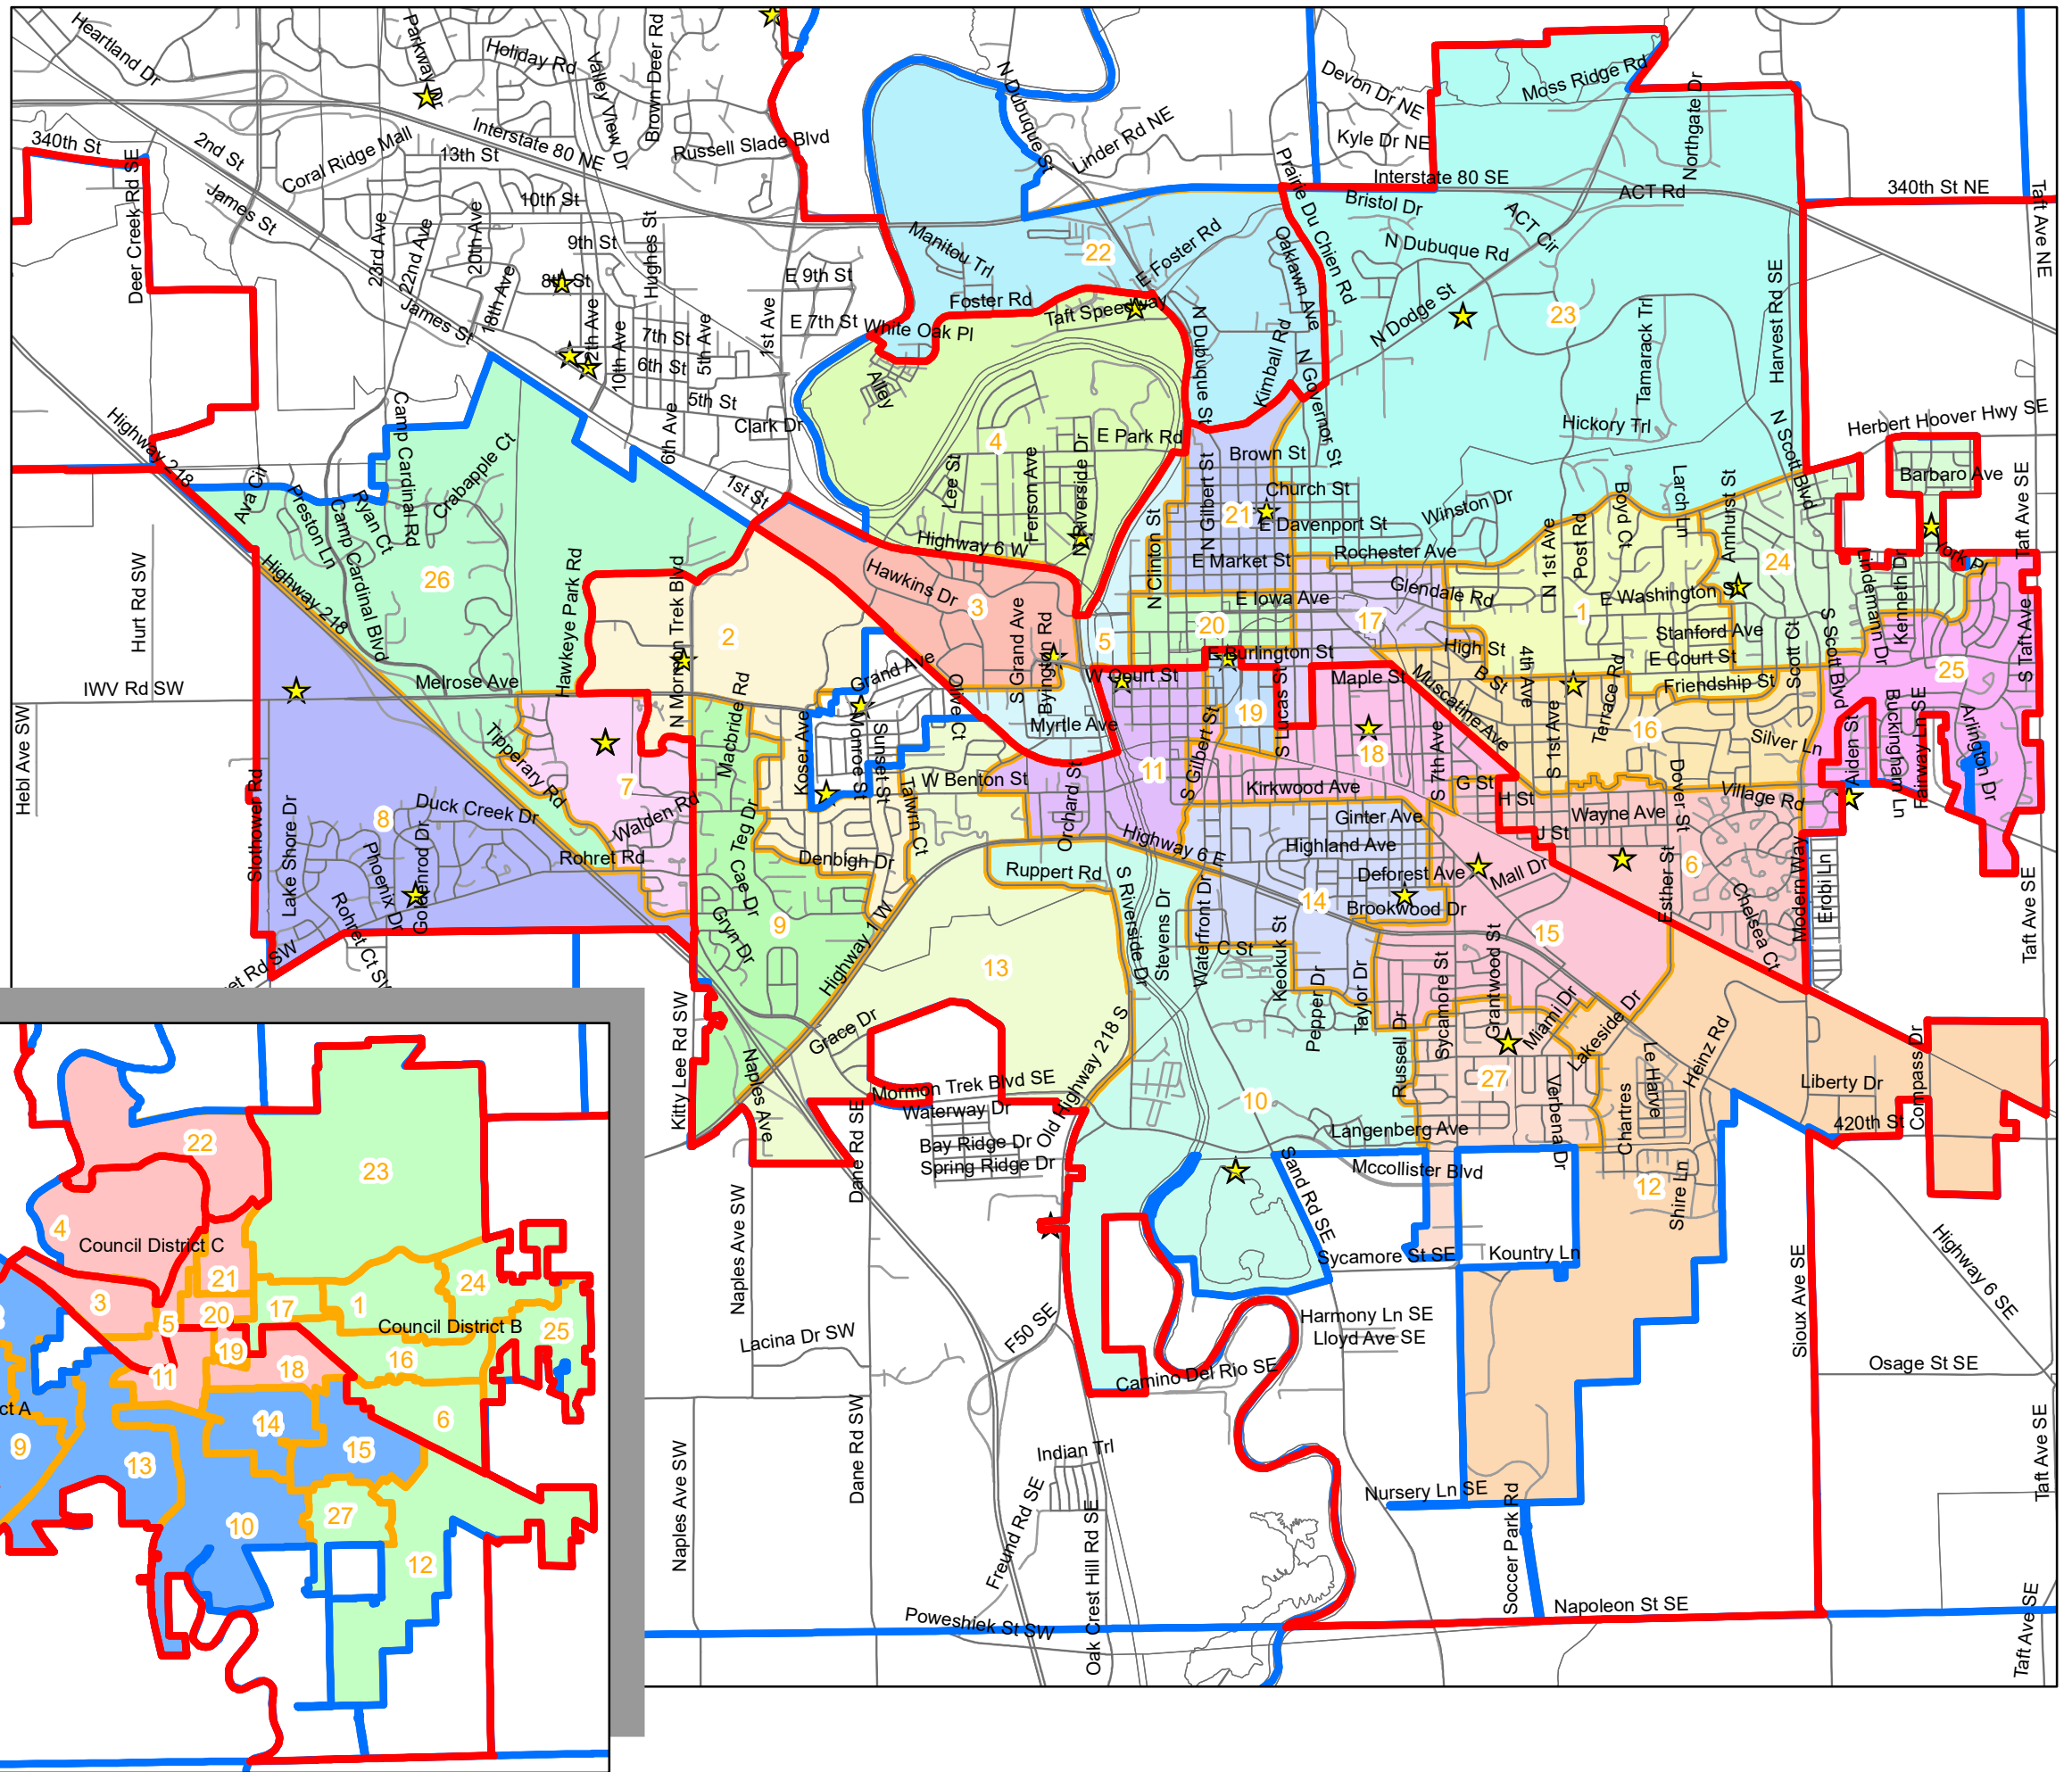

# City of Iowa City Proposed Plan B With Council Districts

Precinct	Population	Council District
Iowa City 1	2997	B
Iowa City 2	2994	A
Iowa City 3	2856	C
Iowa City 4	2413	C
Iowa City 5	2555	C
Iowa City 6	2978	B
Iowa City 7	2826	A
Iowa City 8	2079	A
Iowa City 9	3007	A
Iowa City 10	2403	A
Iowa City 11	2987	C
Iowa City 12	2441	B
Iowa City 13	2993	A
Iowa City 14	2895	A
Iowa City 15	2731	A
Iowa City 16	2997	B
Iowa City 17	2945	B
Iowa City 18	2959	C
Iowa City 19	2959	C
Iowa City 20	2979	C
Iowa City 21	2988	C
Iowa City 22	2583	C
Iowa City 23	2945	B
Iowa City 24	2917	B
Iowa City 25	2741	B
Iowa City 26	2434	A
Iowa City 27	2226	B

## Legend

- House District boundaries
- City & Township boundaries
- Census blocks
- ★ Current Polling Place Locations

## Proposed Precincts

- Proposed Precincts

## Proposed Council Dists. (inset)

- Council District A
- Council District B
- Council District C

Council District	Population
Council District A	24,362
Council District B	25,201
Council District C	25,265