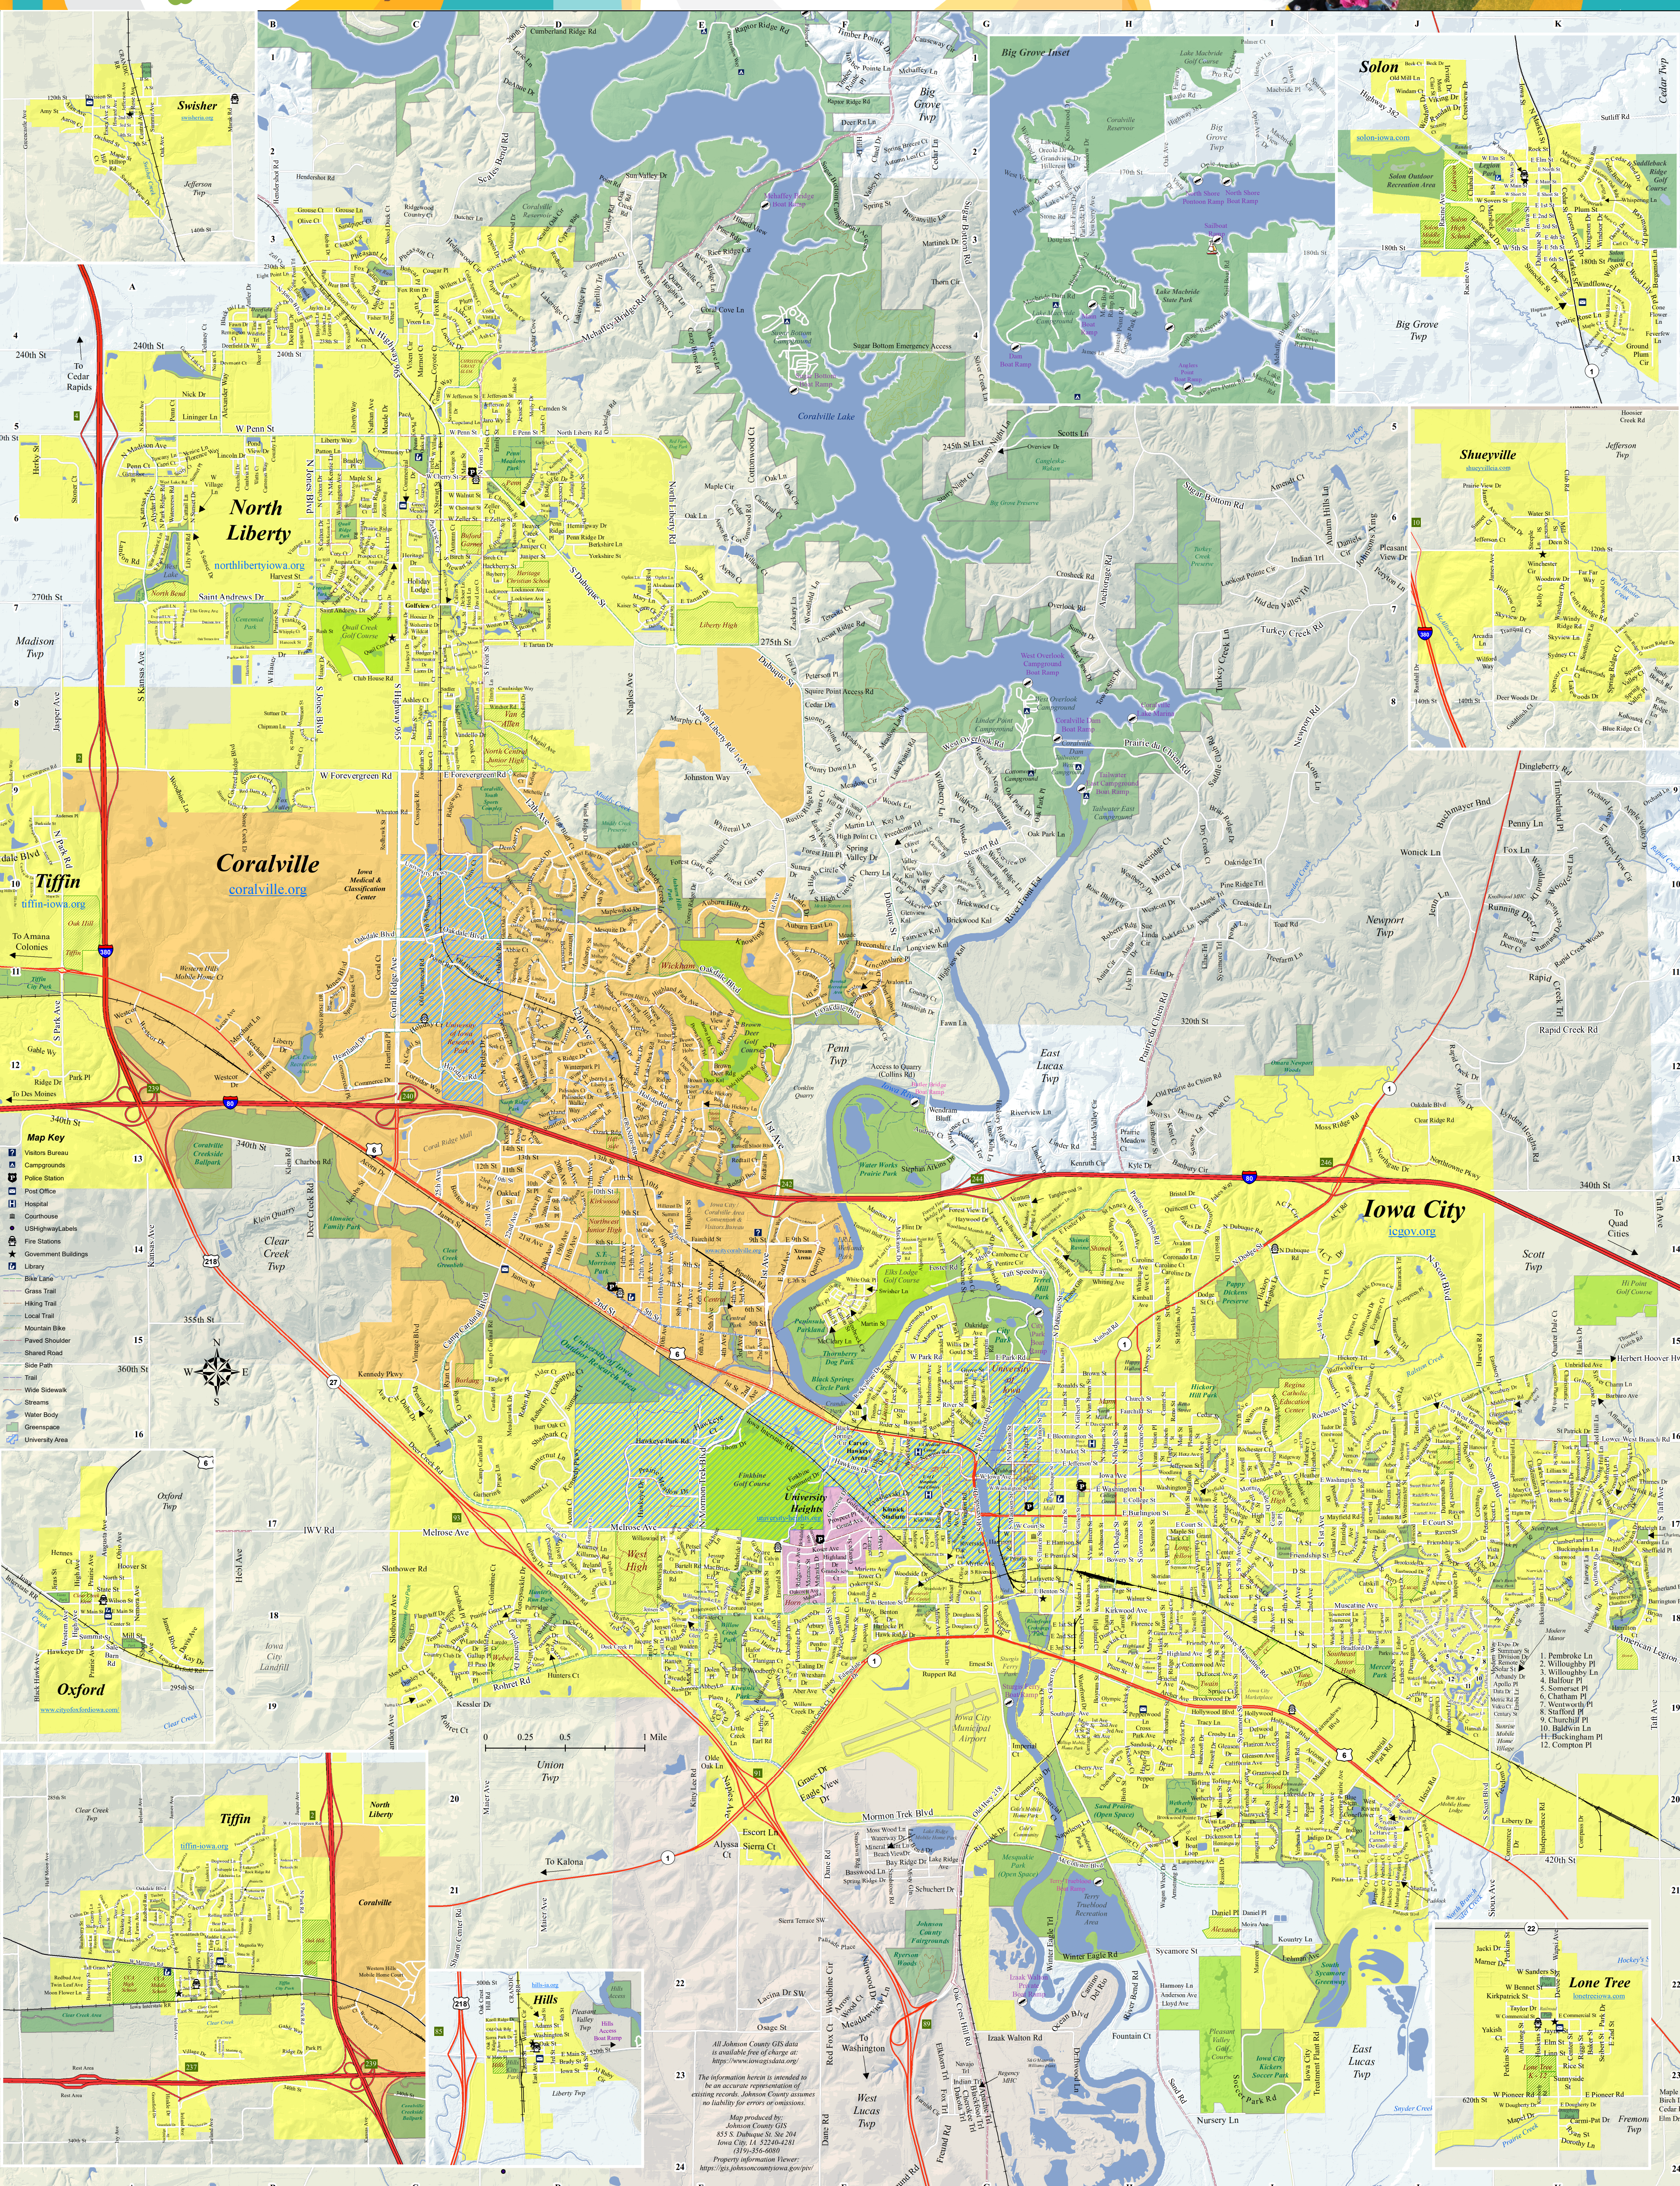

Johnson County
IOWA
Johnson County, Iowa
www.johnsoncountyia.gov

2021-22
TRANSPORTATION MAP

JOHNSON COUNTY DEPARTMENTS AND OFFICES
Johnson County Administration Building
913 S. Dubuque St., Iowa City, IA 52240

Swisher
Swisher Township

Big Grove Inset
Big Grove Township

Solon Inset
Solon Township

North Liberty Inset
North Liberty Township

Main Map Section
Coralville, East Lucas, Penn, Tiffin, etc.

Tiffin Inset
Tiffin Township

Main Map Section
Iowa City, University Heights, West Lucas, etc.

Oxford Inset
Oxford Township

Main Map Section
Iowa City, University Heights, West Lucas, etc.

North Liberty Inset
North Liberty Township

Main Map Section
Iowa City, University Heights, West Lucas, etc.