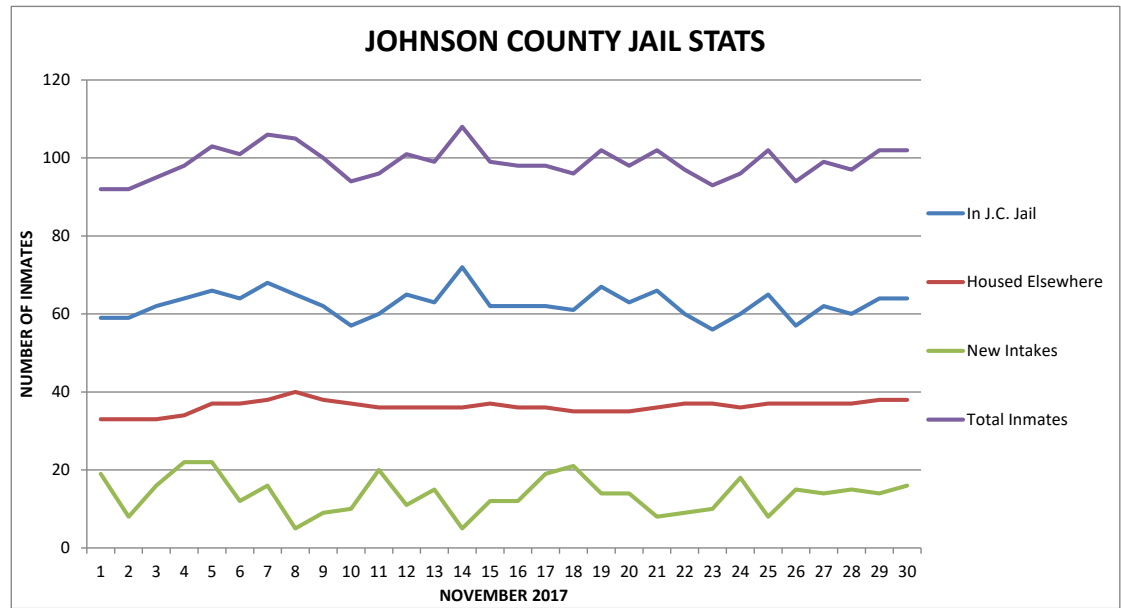

JOHNSON COUNTY JAIL STATISTICS

DATE	DAY	JOHNSON COUNTY JAIL	PRISONERS HOUSED ELSEWHERE	SENTENCED PRISONERS ON MONITOR	NEW INTAKES	TOTAL INMATES
11/1/2017	WED	59	33	0	19	92
11/2/2017	THU	59	33	0	8	92
11/3/2017	FRI	62	33	0	16	95
11/4/2017	SAT	64	34	0	22	98
11/5/2017	SUN	66	37	0	22	103
11/6/2017	MON	64	37	0	12	101
11/7/2017	TUE	68	38	0	16	106
11/8/2017	WED	65	40	0	5	105
11/9/2017	THU	62	38	0	9	100
11/10/2017	FRI	57	37	0	10	94
11/11/2017	SAT	60	36	0	20	96
11/12/2017	SUN	65	36	0	11	101
11/13/2017	MON	63	36	0	15	99
11/14/2017	TUE	72	36	0	5	108
11/15/2017	WED	62	37	0	12	99
11/16/2017	THU	62	36	0	12	98
11/17/2017	FRI	62	36	0	19	98
11/18/2017	SAT	61	35	0	21	96
11/19/2017	SUN	67	35	0	14	102
11/20/2017	MON	63	35	0	14	98
11/21/2017	TUE	66	36	0	8	102
11/22/2017	WED	60	37	0	9	97
11/23/2017	THU	56	37	0	10	93
11/24/2017	FRI	60	36	0	18	96
11/25/2017	SAT	65	37	0	8	102
11/26/2017	SUN	57	37	0	15	94
11/27/2017	MON	62	37	0	14	99
11/28/2017	TUE	60	37	0	15	97
11/29/2017	WED	64	38	0	14	102
11/30/2017	THU	64	38	0	16	102
NOVEMBER AVG.		62.57	36.27		13.63	98.83