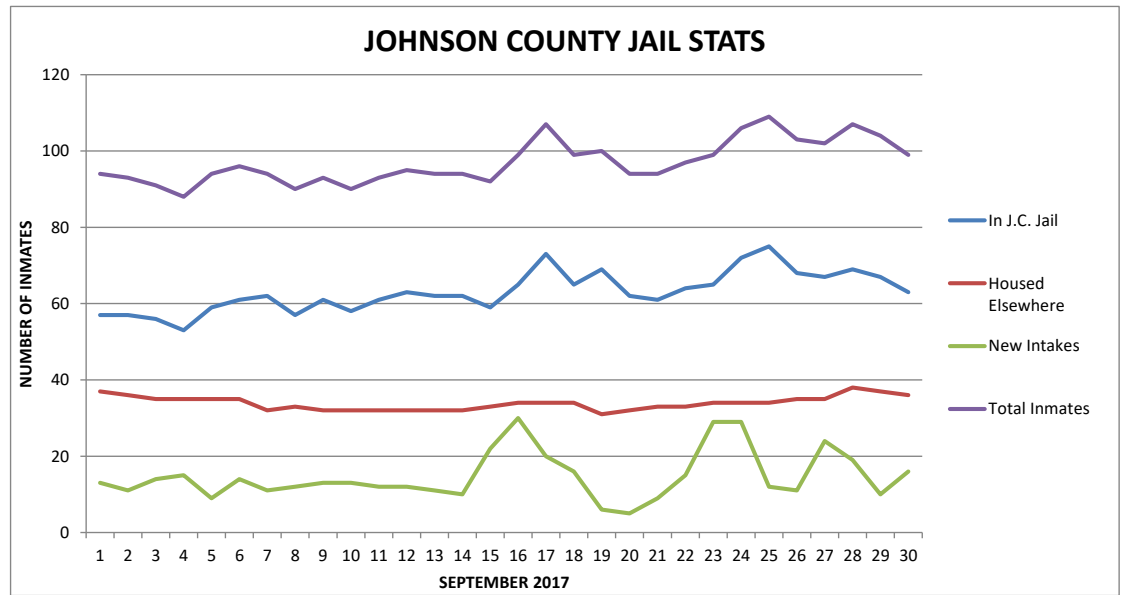

JOHNSON COUNTY JAIL STATISTICS

DATE	DAY	JOHNSON COUNTY PRISONERS		SENTENCED PRISONERS ON MONITOR	NEW INTAKES	TOTAL INMATES
		HOUSED JAIL	ELSEWHERE			
9/1/2017	FRI	57	37	0	13	94
9/2/2017	SAT	57	36	0	11	93
9/3/2017	SUN	56	35	0	14	91
9/4/2017	MON	53	35	0	15	88
9/5/2017	TUE	59	35	0	9	94
9/6/2017	WED	61	35	0	14	96
9/7/2017	THU	62	32	0	11	94
9/8/2017	FRI	57	33	0	12	90
9/9/2017	SAT	61	32	0	13	93
9/10/2017	SUN	58	32	0	13	90
9/11/2017	MON	61	32	0	12	93
9/12/2017	TUE	63	32	0	12	95
9/13/2017	WED	62	32	0	11	94
9/14/2017	THU	62	32	0	10	94
9/15/2017	FRI	59	33	0	22	92
9/16/2017	SAT	65	34	0	30	99
9/17/2017	SUN	73	34	0	20	107
9/18/2017	MON	65	34	0	16	99
9/19/2017	TUE	69	31	0	6	100
9/20/2017	WED	62	32	0	5	94
9/21/2017	THU	61	33	0	9	94
9/22/2017	FRI	64	33	0	15	97
9/23/2017	SAT	65	34	0	29	99
9/24/2017	SUN	72	34	0	29	106
9/25/2017	MON	75	34	0	12	109
9/26/2017	TUE	68	35	0	11	103
9/27/2017	WED	67	35	0	24	102
9/28/2017	THU	69	38	0	19	107
9/29/2017	FRI	67	37	0	10	104
9/30/2017	SAT	63	36	0	16	99
SEPTEMBER AVG.		63.1	33.9		14.77	97