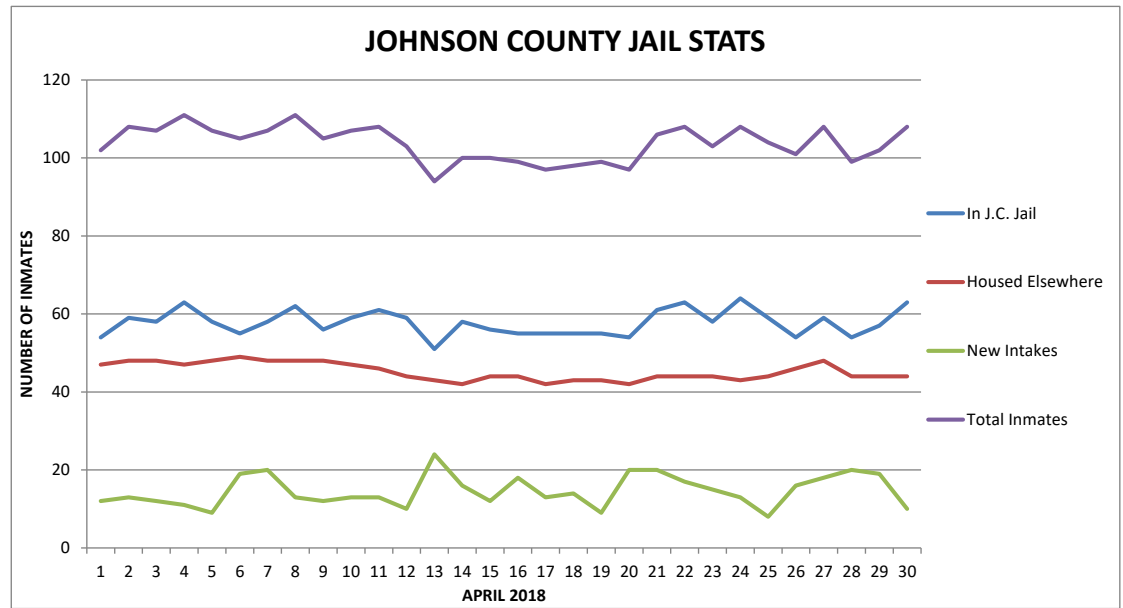

JOHNSON COUNTY JAIL STATISTICS

DATE	DAY	JOHNSON COUNTY JAIL	PRISONERS HOUSED ELSEWHERE	SENTENCED PRISONERS ON MONITOR	DAILY NEW INTAKES	TOTAL INMATES
4/1/2018	SUN	54	47	1	12	102
4/2/2018	MON	59	48	1	13	108
4/3/2018	TUE	58	48	1	12	107
4/4/2018	WED	63	47	1	11	111
4/5/2018	THU	58	48	1	9	107
4/6/2018	FRI	55	49	1	19	105
4/7/2018	SAT	58	48	1	20	107
4/8/2018	SUN	62	48	1	13	111
4/9/2018	MON	56	48	1	12	105
4/10/2018	TUE	59	47	1	13	107
4/11/2018	WED	61	46	1	13	108
4/12/2018	THU	59	44	0	10	103
4/13/2018	FRI	51	43	0	24	94
4/14/2018	SAT	58	42	0	16	100
4/15/2018	SUN	56	44	0	12	100
4/16/2018	MON	55	44	0	18	99
4/17/2018	TUE	55	42	0	13	97
4/18/2018	WED	55	43	0	14	98
4/19/2018	THU	55	43	1	9	99
4/20/2018	FRI	54	42	1	20	97
4/21/2018	SAT	61	44	1	20	106
4/22/2018	SUN	63	44	1	17	108
4/23/2018	MON	58	44	1	15	103
4/24/2018	TUE	64	43	1	13	108
4/25/2018	WED	59	44	1	8	104
4/26/2018	THU	54	46	1	16	101
4/27/2018	FRI	59	48	1	18	108
4/28/2018	SAT	54	44	1	20	99
4/29/2018	SUN	57	44	1	19	102
4/30/2018	MON	63	44	1	10	108
APRIL AVERAGE		57.77	45.2		14.63	103.73