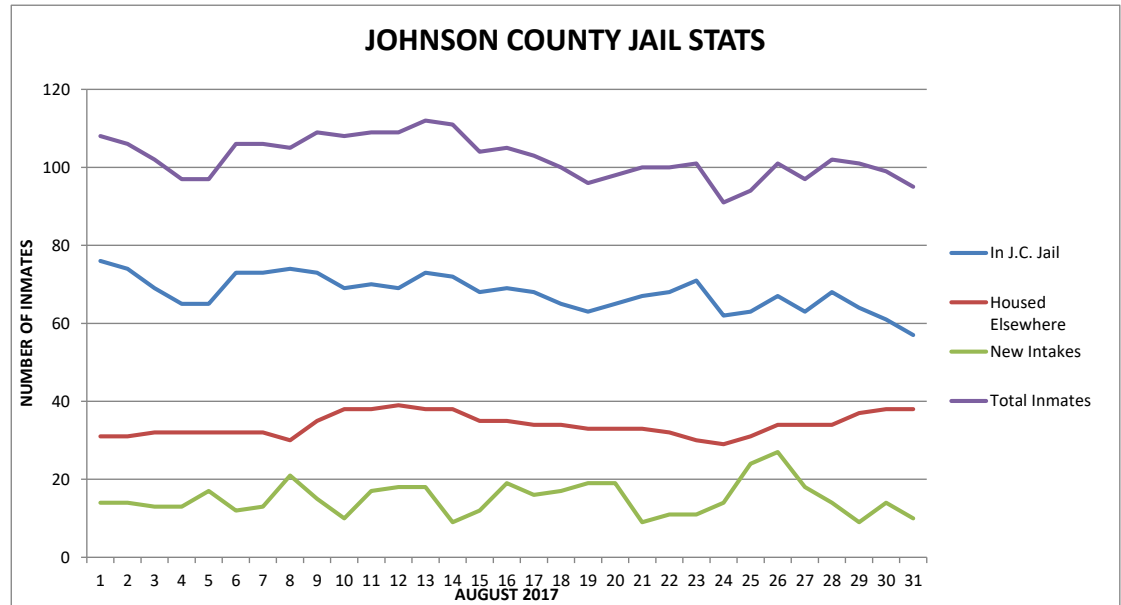

JOHNSON COUNTY JAIL STATISTICS

DATE	DAY	JOHNSON COUNTY JAIL	PRISONERS HOUSED ELSEWHERE	SENTENCED PRISONERS ON MONITOR	NEW INTAKES	TOTAL INMATES
8/1/2017	TUE	76	31	1	14	108
8/2/2017	WED	74	31	1	14	106
8/3/2017	THU	69	32	1	13	102
8/4/2017	FRI	65	32	0	13	97
8/5/2017	SAT	65	32	0	17	97
8/6/2017	SUN	73	32	1	12	106
8/7/2017	MON	73	32	1	13	106
8/8/2017	TUE	74	30	1	21	105
8/9/2017	WED	73	35	1	15	109
8/10/2017	THU	69	38	1	10	108
8/11/2017	FRI	70	38	1	17	109
8/12/2017	SAT	69	39	1	18	109
8/13/2017	SUN	73	38	1	18	112
8/14/2017	MON	72	38	1	9	111
8/15/2017	TUE	68	35	1	12	104
8/16/2017	WED	69	35	1	19	105
8/17/2017	THU	68	34	1	16	103
8/18/2017	FRI	65	34	1	17	100
8/19/2017	SAT	63	33	0	19	96
8/20/2017	SUN	65	33	0	19	98
8/21/2017	MON	67	33	0	9	100
8/22/2017	TUE	68	32	0	11	100
8/23/2017	WED	71	30	0	11	101
8/24/2017	THU	62	29	0	14	91
8/25/2017	FRI	63	31	0	24	94
8/26/2017	SAT	67	34	0	27	101
8/27/2017	SUN	63	34	0	18	97
8/28/2017	MON	68	34	0	14	102
8/29/2017	TUE	64	37	0	9	101
8/30/2017	WED	61	38	0	14	99
8/31/2017	THU	57	38	0	10	95
AUGUST AVERAGE		67.87	33.94		15.06	102.32