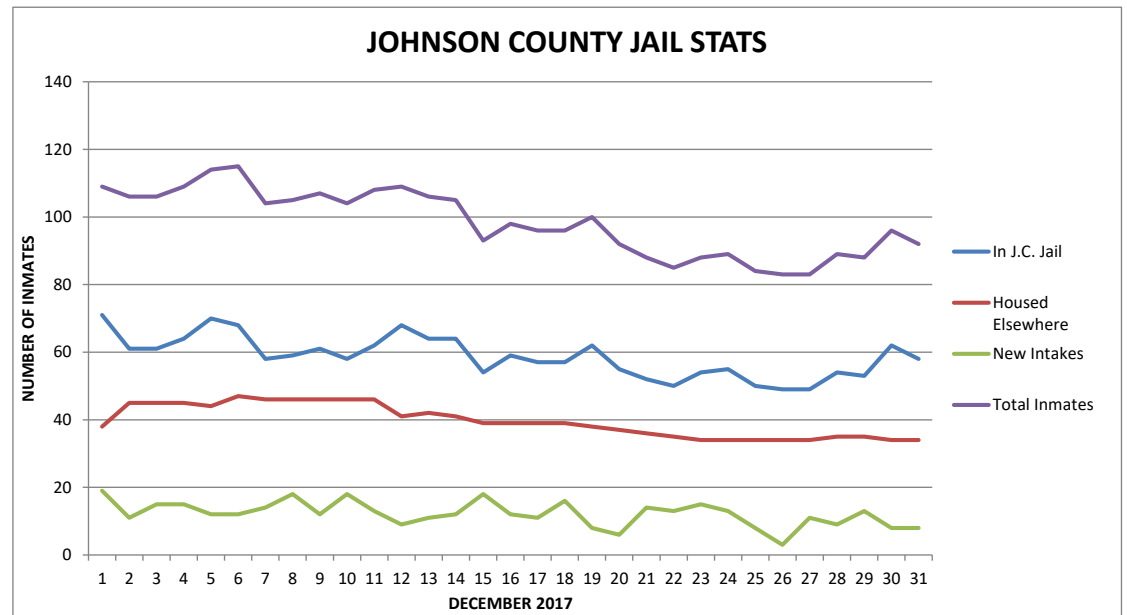

JOHNSON COUNTY JAIL STATISTICS

DATE	DAY	JOHNSON COUNTY JAIL	PRISONERS HOUSED ELSEWHERE	SENTENCED PRISONERS ON MONITOR	NEW INTAKES	TOTAL INMATES
12/1/2017	FRI	71	38	0	19	109
12/2/2017	SAT	61	45	0	11	106
12/3/2017	SUN	61	45	0	15	106
12/4/2017	MON	64	45	0	15	109
12/5/2017	TUE	70	44	0	12	114
12/6/2017	WED	68	47	0	12	115
12/7/2017	THU	58	46	0	14	104
12/8/2017	FRI	59	46	0	18	105
12/9/2017	SAT	61	46	0	12	107
12/10/2017	SUN	58	46	0	18	104
12/11/2017	MON	62	46	0	13	108
12/12/2017	TUE	68	41	0	9	109
12/13/2017	WED	64	42	0	11	106
12/14/2017	THU	64	41	0	12	105
12/15/2017	FRI	54	39	0	18	93
12/16/2017	SAT	59	39	0	12	98
12/17/2017	SUN	57	39	0	11	96
12/18/2017	MON	57	39	0	16	96
12/19/2017	TUE	62	38	0	8	100
12/20/2017	WED	55	37	0	6	92
12/21/2017	THU	52	36	0	14	88
12/22/2017	FRI	50	35	0	13	85
12/23/2017	SAT	54	34	0	15	88
12/24/2017	SUN	55	34	0	13	89
12/25/2017	MON	50	34	0	8	84
12/26/2017	TUE	49	34	0	3	83
12/27/2017	WED	49	34	0	11	83
12/28/2017	THU	54	35	0	9	89
12/29/2017	FRI	53	35	0	13	88
12/30/2017	SAT	62	34	0	8	96
12/31/2017	SUN	58	34	0	8	92
DECEMBER AVG.		58.68	39.61		12.16	98.29