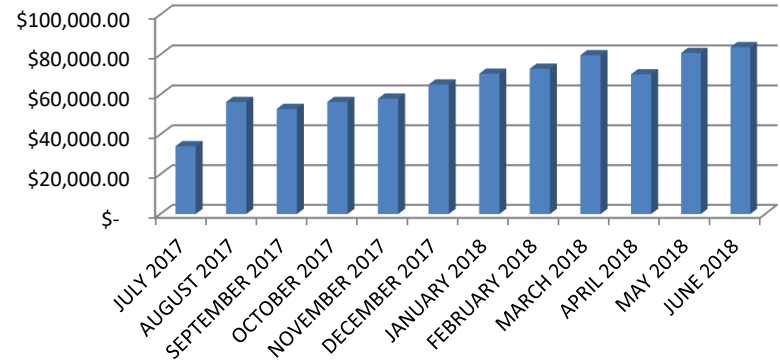

JOHNSON COUNTY JAIL STATS - FISCAL YEAR 2017-2018

MONTH	MONTHLY AVERAGE				COST TO HOUSE ELSEWHERE
	INMATES IN J.C. JAIL	HOUSED ELSEWHERE	DAILY NEW INTAKES	TOTAL INMATES	
JULY 2017	69.13	21.06	14.29	90.26	$ 34,100.00
AUGUST 2017	67.87	33.94	15.06	102.32	$ 56,265.00
SEPTEMBER 2017	63.10	33.90	14.77	97.00	$ 52,800.00
OCTOBER 2017	61.35	34.13	13.03	95.48	$ 56,265.00
NOVEMBER 2017	62.57	36.27	13.63	98.83	$ 57,950.00
DECEMBER 2017	58.68	39.61	12.16	98.29	$ 64,990.00
JANUARY 2018	56.74	40.84	12.55	97.58	$ 70,390.00
FEBRUARY 2018	60.93	46.68	15.07	107.61	$ 72,895.00
MARCH 2018	60.10	47.55	14.97	107.74	$ 79,670.00
APRIL 2018	57.77	45.20	14.63	103.73	$ 70,095.00
MAY 2018	60.19	48.23	13.58	109.42	$ 80,790.00
JUNE 2018	61.13	49.40	14.50	111.60	$ 83,705.00

Cost to House Inmates Elsewhere