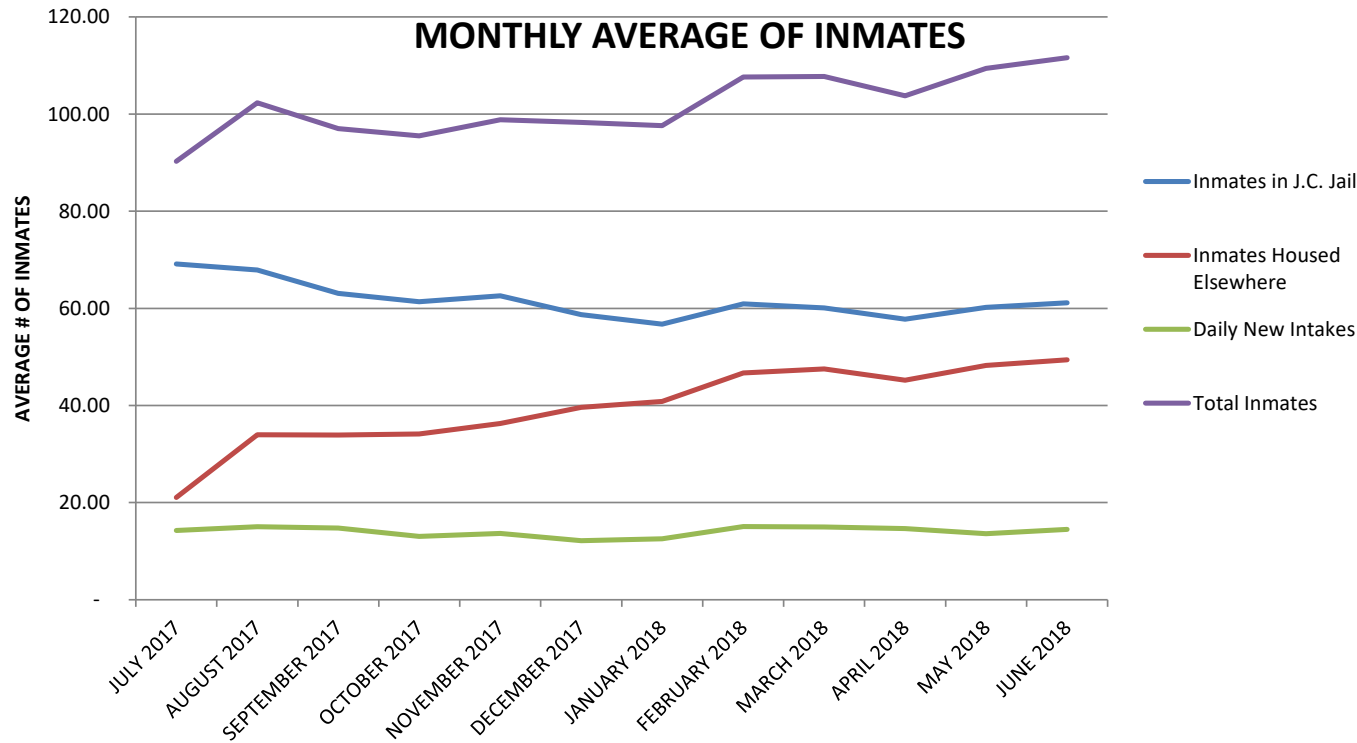

JOHNSON COUNTY JAIL STATS - FISCAL YEAR 2017-2018

MONTH	MONTHLY AVERAGE				COST TO HOUSE ELSEWHERE
	INMATES IN J.C. JAIL	HOUSED ELSEWHERE	DAILY NEW INTAKES	TOTAL INMATES	
JULY 2017	69.13	21.06	14.29	90.26	\$ 34,100.00
AUGUST 2017	67.87	33.94	15.06	102.32	\$ 56,265.00
SEPTEMBER 2017	63.10	33.90	14.77	97.00	\$ 52,800.00
OCTOBER 2017	61.35	34.13	13.03	95.48	\$ 56,265.00
NOVEMBER 2017	62.57	36.27	13.63	98.83	\$ 57,950.00
DECEMBER 2017	58.68	39.61	12.16	98.29	\$ 64,990.00
JANUARY 2018	56.74	40.84	12.55	97.58	\$ 70,390.00
FEBRUARY 2018	60.93	46.68	15.07	107.61	\$ 72,895.00
MARCH 2018	60.10	47.55	14.97	107.74	\$ 79,670.00
APRIL 2018	57.77	45.20	14.63	103.73	\$ 70,095.00
MAY 2018	60.19	48.23	13.58	109.42	\$ 80,790.00
JUNE 2018	61.13	49.40	14.50	111.60	\$ 83,705.00

Cost to House Inmates Elsewhere

MONTHLY AVERAGE OF INMATES

JOHNSON COUNTY JAIL STATISTICS

DATE	DAY	JOHNSON COUNTY JAIL	PRISONERS HOUSED ELSEWHERE	SENTENCED PRISONERS ON MONITOR	NEW INTAKES	TOTAL INMATES
7/1/2017	SAT	68	15	0	19	83
7/2/2017	SUN	71	15	0	23	86
7/3/2017	MON	77	15	0	9	92
7/4/2017	TUE	68	15	0	15	83
7/5/2017	WED	71	15	0	15	86
7/6/2017	THU	70	15	0	13	85
7/7/2017	FRI	70	14	0	14	84
7/8/2017	SAT	67	16	0	15	83
7/9/2017	SUN	72	16	0	13	88
7/10/2017	MON	74	16	0	15	90
7/11/2017	TUE	74	17	0	20	91
7/12/2017	WED	78	17	0	9	95
7/13/2017	THU	67	20	0	13	87
7/14/2017	FRI	68	19	0	20	87
7/15/2017	SAT	68	20	0	19	88
7/16/2017	SUN	65	20	0	14	85
7/17/2017	MON	61	20	0	7	81
7/18/2017	TUE	63	20	0	10	83
7/19/2017	WED	61	20	0	18	81
7/20/2017	THU	66	21	0	11	87
7/21/2017	FRI	66	20	0	7	86
7/22/2017	SAT	64	21	0	11	85
7/23/2017	SUN	67	21	0	14	88
7/24/2017	MON	69	21	0	12	90
7/25/2017	TUE	72	26	0	17	98
7/26/2017	WED	74	28	0	12	102
7/27/2017	THU	64	34	0	15	98
7/28/2017	FRI	68	34	0	23	102
7/29/2017	SAT	76	34	0	16	110
7/30/2017	SUN	72	34	1	12	107
7/31/2017	MON	72	34	1	12	107
JULY AVERAGE		69.13	21.06		14.29	90.26