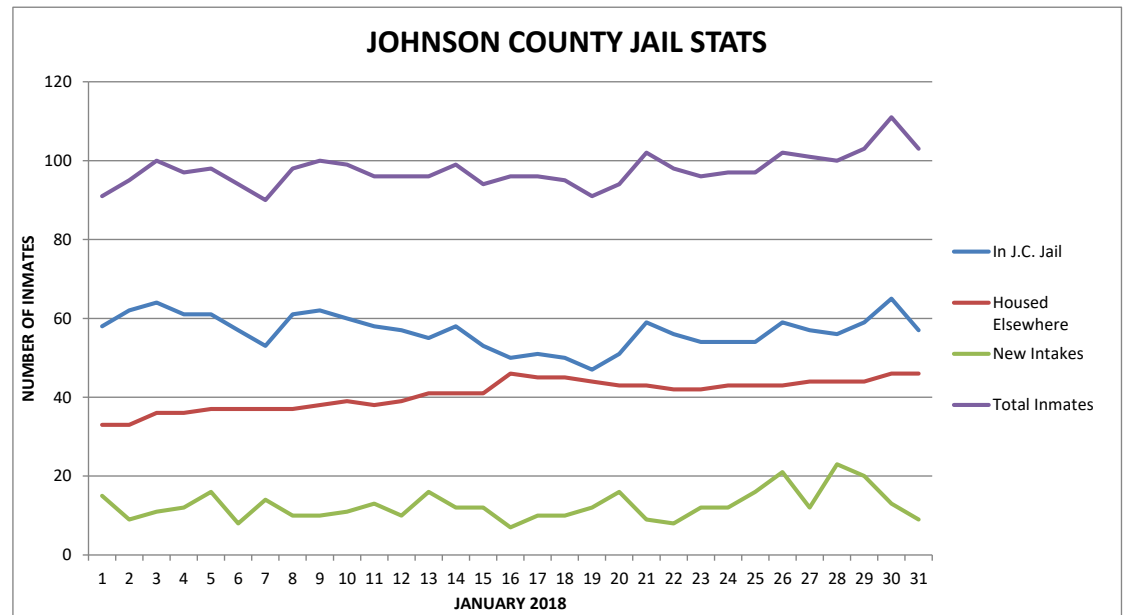

JOHNSON COUNTY JAIL STATISTICS

DATE	DAY	JOHNSON COUNTY JAIL	PRISONERS HOUSED ELSEWHERE	SENTENCED PRISONERS ON MONITOR	NEW INTAKES	TOTAL INMATES
1/1/2018	MON	58	33	0	15	91
1/2/2018	TUE	62	33	0	9	95
1/3/2018	WED	64	36	0	11	100
1/4/2018	THU	61	36	0	12	97
1/5/2018	FRI	61	37	0	16	98
1/6/2018	SAT	57	37	0	8	94
1/7/2018	SUN	53	37	0	14	90
1/8/2018	MON	61	37	0	10	98
1/9/2018	TUE	62	38	0	10	100
1/10/2018	WED	60	39	0	11	99
1/11/2018	THU	58	38	0	13	96
1/12/2018	FRI	57	39	0	10	96
1/13/2018	SAT	55	41	0	16	96
1/14/2018	SUN	58	41	0	12	99
1/15/2018	MON	53	41	0	12	94
1/16/2018	TUE	50	46	0	7	96
1/17/2018	WED	51	45	0	10	96
1/18/2018	THU	50	45	0	10	95
1/19/2018	FRI	47	44	0	12	91
1/20/2018	SAT	51	43	0	16	94
1/21/2018	SUN	59	43	0	9	102
1/22/2018	MON	56	42	0	8	98
1/23/2018	TUE	54	42	0	12	96
1/24/2018	WED	54	43	0	12	97
1/25/2018	THU	54	43	0	16	97
1/26/2018	FRI	59	43	0	21	102
1/27/2018	SAT	57	44	0	12	101
1/28/2018	SUN	56	44	0	23	100
1/29/2018	MON	59	44	0	20	103
1/30/2018	TUE	65	46	0	13	111
1/31/2018	WED	57	46	0	9	103
JANUARY AVG.		56.74	40.84		12.55	97.58