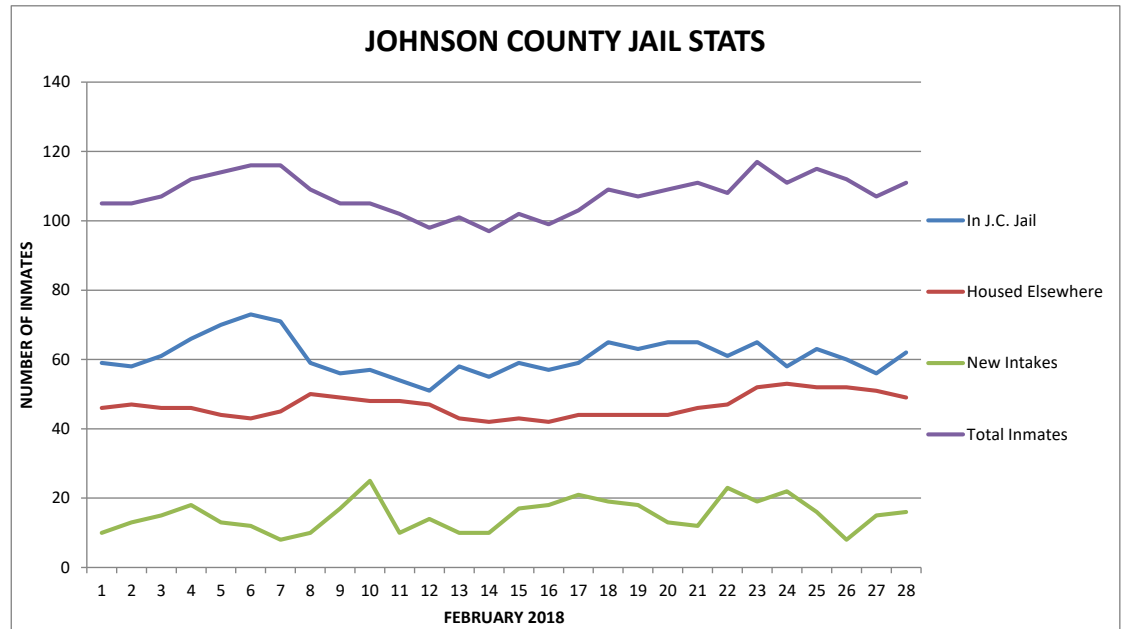

JOHNSON COUNTY JAIL STATISTICS

DATE	DAY	JOHNSON COUNTY JAIL	PRISONERS HOUSED ELSEWHERE	SENTENCED PRISONERS ON MONITOR	NEW INTAKES	TOTAL INMATES
2/1/2018	THU	59	46	0	10	105
2/2/2018	FRI	58	47	0	13	105
2/3/2018	SAT	61	46	0	15	107
2/4/2018	SUN	66	46	0	18	112
2/5/2018	MON	70	44	0	13	114
2/6/2018	TUE	73	43	0	12	116
2/7/2018	WED	71	45	0	8	116
2/8/2018	THU	59	50	0	10	109
2/9/2018	FRI	56	49	0	17	105
2/10/2018	SAT	57	48	0	25	105
2/11/2018	SUN	54	48	0	10	102
2/12/2018	MON	51	47	0	14	98
2/13/2018	TUE	58	43	0	10	101
2/14/2018	WED	55	42	0	10	97
2/15/2018	THU	59	43	0	17	102
2/16/2018	FRI	57	42	0	18	99
2/17/2018	SAT	59	44	0	21	103
2/18/2018	SUN	65	44	0	19	109
2/19/2018	MON	63	44	0	18	107
2/20/2018	TUE	65	44	0	13	109
2/21/2018	WED	65	46	0	12	111
2/22/2018	THU	61	47	0	23	108
2/23/2018	FRI	65	52	0	19	117
2/24/2018	SAT	58	53	0	22	111
2/25/2018	SUN	63	52	0	16	115
2/26/2018	MON	60	52	0	8	112
2/27/2018	TUE	56	51	0	15	107
2/28/2018	WED	62	49	0	16	111
FEBRUARY AVG.		60.93	46.68		15.07	107.61