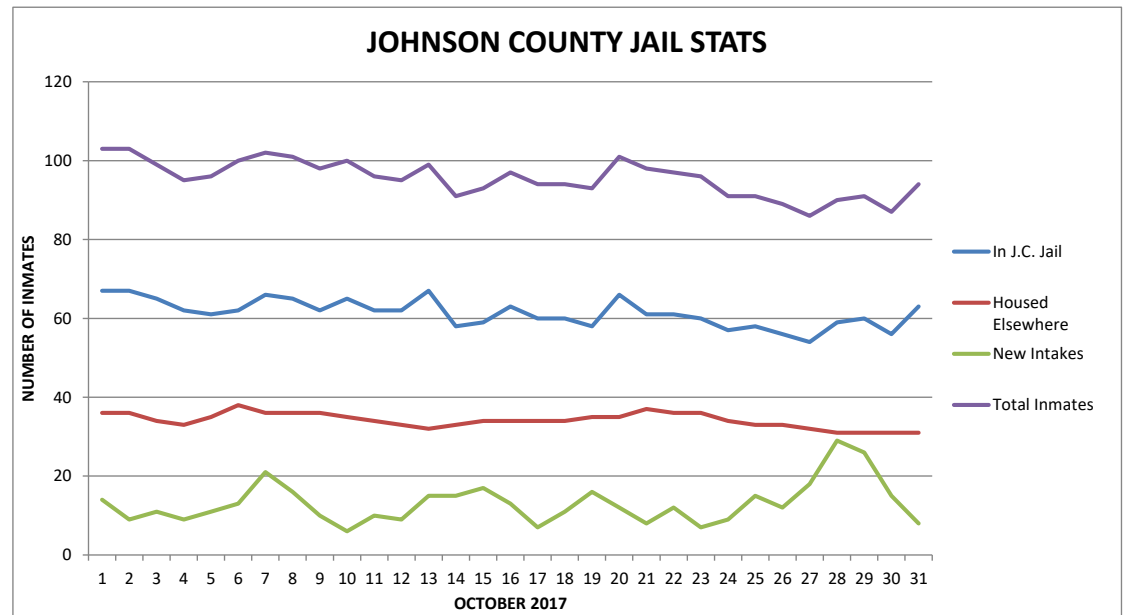

JOHNSON COUNTY JAIL STATISTICS

DATE	DAY	JOHNSON COUNTY JAIL	PRISONERS HOUSED ELSEWHERE	SENTENCED PRISONERS ON MONITOR	NEW INTAKES	TOTAL INMATES
10/1/2017	SUN	67	36	0	14	103
10/2/2017	MON	67	36	0	9	103
10/3/2017	TUE	65	34	0	11	99
10/4/2017	WED	62	33	0	9	95
10/5/2017	THU	61	35	0	11	96
10/6/2017	FRI	62	38	0	13	100
10/7/2017	SAT	66	36	0	21	102
10/8/2017	SUN	65	36	0	16	101
10/9/2017	MON	62	36	0	10	98
10/10/2017	TUE	65	35	0	6	100
10/11/2017	WED	62	34	0	10	96
10/12/2017	THU	62	33	0	9	95
10/13/2017	FRI	67	32	0	15	99
10/14/2017	SAT	58	33	0	15	91
10/15/2017	SUN	59	34	0	17	93
10/16/2017	MON	63	34	0	13	97
10/17/2017	TUE	60	34	0	7	94
10/18/2017	WED	60	34	0	11	94
10/19/2017	THU	58	35	0	16	93
10/20/2017	FRI	66	35	0	12	101
10/21/2017	SAT	61	37	0	8	98
10/22/2017	SUN	61	36	0	12	97
10/23/2017	MON	60	36	0	7	96
10/24/2017	TUE	57	34	0	9	91
10/25/2017	WED	58	33	0	15	91
10/26/2017	THU	56	33	0	12	89
10/27/2017	FRI	54	32	0	18	86
10/28/2017	SAT	59	31	0	29	90
10/29/2017	SUN	60	31	0	26	91
10/30/2017	MON	56	31	0	15	87
10/31/2017	TUE	63	31	0	8	94
OCTOBER AVG.		61.35	34.13		13.03	95.48