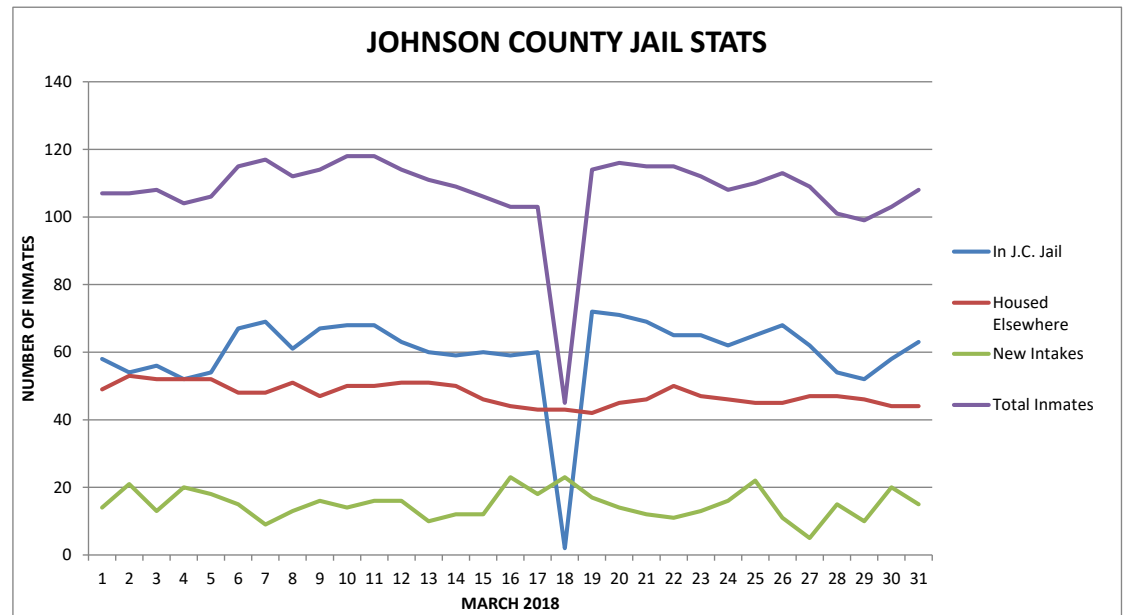

JOHNSON COUNTY JAIL STATISTICS

DATE	DAY	JOHNSON COUNTY JAIL	PRISONERS HOUSED ELSEWHERE	SENTENCED PRISONERS ON MONITOR	NEW INTAKES	TOTAL INMATES
3/1/2018	THU	58	49	0	14	107
3/2/2018	FRI	54	53	0	21	107
3/3/2018	SAT	56	52	0	13	108
3/4/2018	SUN	52	52	0	20	104
3/5/2018	MON	54	52	0	18	106
3/6/2018	TUE	67	48	0	15	115
3/7/2018	WED	69	48	0	9	117
3/8/2018	THU	61	51	0	13	112
3/9/2018	FRI	67	47	0	16	114
3/10/2018	SAT	68	50	0	14	118
3/11/2018	SUN	68	50	0	16	118
3/12/2018	MON	63	51	0	16	114
3/13/2018	TUE	60	51	0	10	111
3/14/2018	WED	59	50	0	12	109
3/15/2018	THU	60	46	0	12	106
3/16/2018	FRI	59	44	0	23	103
3/17/2018	SAT	60	43	0	18	103
3/18/2018	SUN	2	43	0	23	45
3/19/2018	MON	72	42	0	17	114
3/20/2018	TUE	71	45	0	14	116
3/21/2018	WED	69	46	0	12	115
3/22/2018	THU	65	50	0	11	115
3/23/2018	FRI	65	47	0	13	112
3/24/2018	SAT	62	46	0	16	108
3/25/2018	SUN	65	45	0	22	110
3/26/2018	MON	68	45	0	11	113
3/27/2018	TUE	62	47	0	5	109
3/28/2018	WED	54	47	0	15	101
3/29/2018	THU	52	46	1	10	99
3/30/2018	FRI	58	44	1	20	103
3/31/2018	SAT	63	44	1	15	108
MARCH AVERAGE		60.1	47.55		14.97	107.74