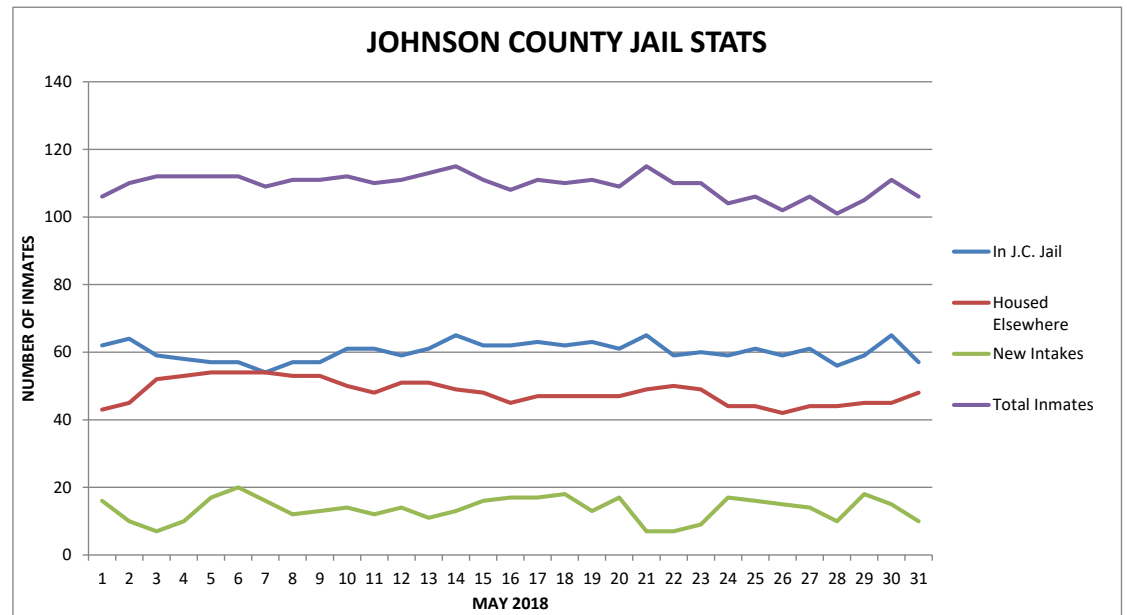

JOHNSON COUNTY JAIL STATISTICS

DATE	DAY	JOHNSON COUNTY JAIL	PRISONERS HOUSED ELSEWHERE	SENTENCED PRISONERS ON MONITOR	NEW INTAKES	TOTAL INMATES
5/1/2018	TUE	62	43	1	16	106
5/2/2018	WED	64	45	1	10	110
5/3/2018	THU	59	52	1	7	112
5/4/2018	FRI	58	53	1	10	112
5/5/2018	SAT	57	54	1	17	112
5/6/2018	SUN	57	54	1	20	112
5/7/2018	MON	54	54	1	16	109
5/8/2018	TUE	57	53	1	12	111
5/9/2018	WED	57	53	1	13	111
5/10/2018	THU	61	50	1	14	112
5/11/2018	FRI	61	48	1	12	110
5/12/2018	SAT	59	51	1	14	111
5/13/2018	SUN	61	51	1	11	113
5/14/2018	MON	65	49	1	13	115
5/15/2018	TUE	62	48	1	16	111
5/16/2018	WED	62	45	1	17	108
5/17/2018	THU	63	47	1	17	111
5/18/2018	FRI	62	47	1	18	110
5/19/2018	SAT	63	47	1	13	111
5/20/2018	SUN	61	47	1	17	109
5/21/2018	MON	65	49	1	7	115
5/22/2018	TUE	59	50	1	7	110
5/23/2018	WED	60	49	1	9	110
5/24/2018	THU	59	44	1	17	104
5/25/2018	FRI	61	44	1	16	106
5/26/2018	SAT	59	42	1	15	102
5/27/2018	SUN	61	44	1	14	106
5/28/2018	MON	56	44	1	10	101
5/29/2018	TUE	59	45	1	18	105
5/30/2018	WED	65	45	1	15	111
5/31/2018	THU	57	48	1	10	106
MAY AVERAGE		60.19	48.23		13.58	109.42