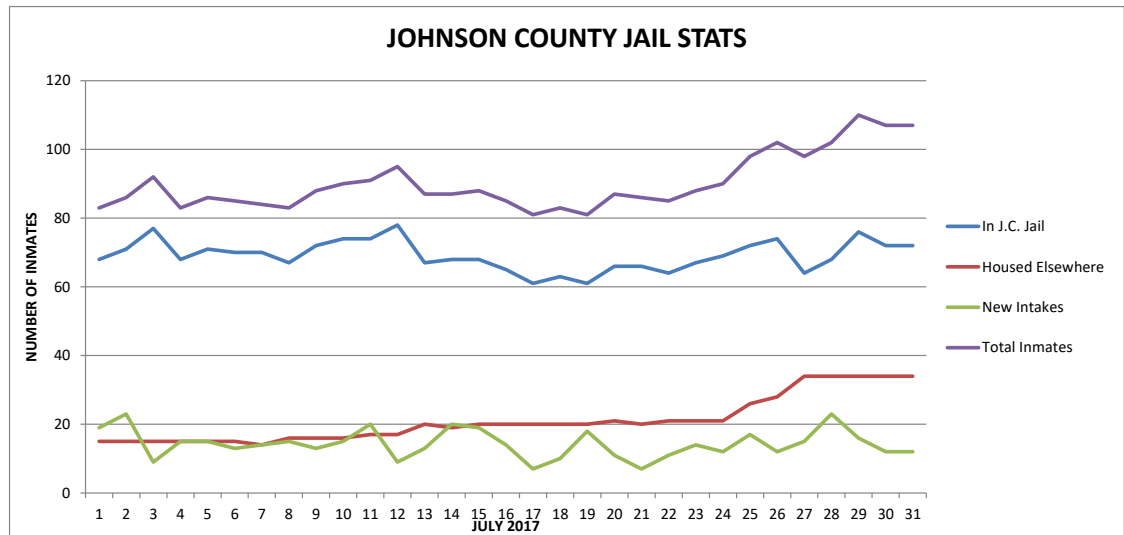

Cost to House Inmates Elsewhere

MONTHLY AVERAGE OF INMATES

JOHNSON COUNTY JAIL STATISTICS

DATE	DAY	JOHNSON COUNTY JAIL	PRISONERS HOUSED ELSEWHERE	SENTENCED PRISONERS ON MONITOR	NEW INTAKES	TOTAL INMATES
7/1/2017	SAT	68	15	0	19	83
7/2/2017	SUN	71	15	0	23	86
7/3/2017	MON	77	15	0	9	92
7/4/2017	TUE	68	15	0	15	83
7/5/2017	WED	71	15	0	15	86
7/6/2017	THU	70	15	0	13	85
7/7/2017	FRI	70	14	0	14	84
7/8/2017	SAT	67	16	0	15	83
7/9/2017	SUN	72	16	0	13	88
7/10/2017	MON	74	16	0	15	90
7/11/2017	TUE	74	17	0	20	91
7/12/2017	WED	78	17	0	9	95
7/13/2017	THU	67	20	0	13	87
7/14/2017	FRI	68	19	0	20	87
7/15/2017	SAT	68	20	0	19	88
7/16/2017	SUN	65	20	0	14	85
7/17/2017	MON	61	20	0	7	81
7/18/2017	TUE	63	20	0	10	83
7/19/2017	WED	61	20	0	18	81
7/20/2017	THU	66	21	0	11	87
7/21/2017	FRI	66	20	0	7	86
7/22/2017	SAT	64	21	0	11	85
7/23/2017	SUN	67	21	0	14	88
7/24/2017	MON	69	21	0	12	90
7/25/2017	TUE	72	26	0	17	98
7/26/2017	WED	74	28	0	12	102
7/27/2017	THU	64	34	0	15	98
7/28/2017	FRI	68	34	0	23	102
7/29/2017	SAT	76	34	0	16	110
7/30/2017	SUN	72	34	1	12	107
7/31/2017	MON	72	34	1	12	107
JULY AVERAGE		69.13	21.06		14.29	90.26