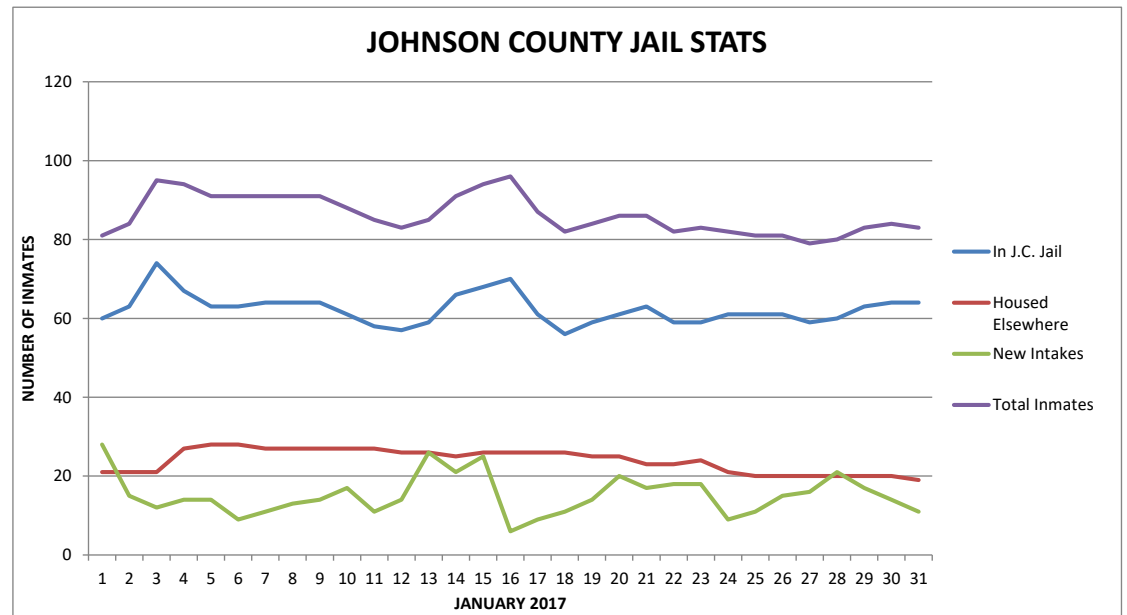

JOHNSON COUNTY JAIL STATISTICS

DATE	DAY	JOHNSON COUNTY JAIL	PRISONERS HOUSED ELSEWHERE	SENTENCED PRISONERS ON MONITOR	NEW INTAKES	TOTAL INMATES
1/1/2017	SUN	60	21	0	28	81
1/2/2017	MON	63	21	0	15	84
1/3/2017	TUE	74	21	0	12	95
1/4/2017	WED	67	27	0	14	94
1/5/2017	THU	63	28	0	14	91
1/6/2017	FRI	63	28	0	9	91
1/7/2017	SAT	64	27	0	11	91
1/8/2017	SUN	64	27	0	13	91
1/9/2017	MON	64	27	0	14	91
1/10/2017	TUE	61	27	0	17	88
1/11/2017	WED	58	27	0	11	85
1/12/2017	THU	57	26	0	14	83
1/13/2017	FRI	59	26	0	26	85
1/14/2017	SAT	66	25	0	21	91
1/15/2017	SUN	68	26	0	25	94
1/16/2017	MON	70	26	0	6	96
1/17/2017	TUE	61	26	0	9	87
1/18/2017	WED	56	26	0	11	82
1/19/2017	THU	59	25	0	14	84
1/20/2017	FRI	61	25	0	20	86
1/21/2017	SAT	63	23	0	17	86
1/22/2017	SUN	59	23	0	18	82
1/23/2017	MON	59	24	0	18	83
1/24/2017	TUE	61	21	0	9	82
1/25/2017	WED	61	20	0	11	81
1/26/2017	THU	61	20	0	15	81
1/27/2017	FRI	59	20	0	16	79
1/28/2017	SAT	60	20	0	21	80
1/29/2017	SUN	63	20	0	17	83
1/30/2017	MON	64	20	0	14	84
1/31/2017	TUE	64	19	0	11	83
JANUARY TOTALS		1932	742	0	471	2674

MONTHLY AVERAGE			
PRISONERS HOUSED IN J.C. JAIL	PRISONERS HOUSED ELSEWHERE	DAILY NEW INTAKES	TOTAL PRISONERS
62.32	23.94	15.19	86.26