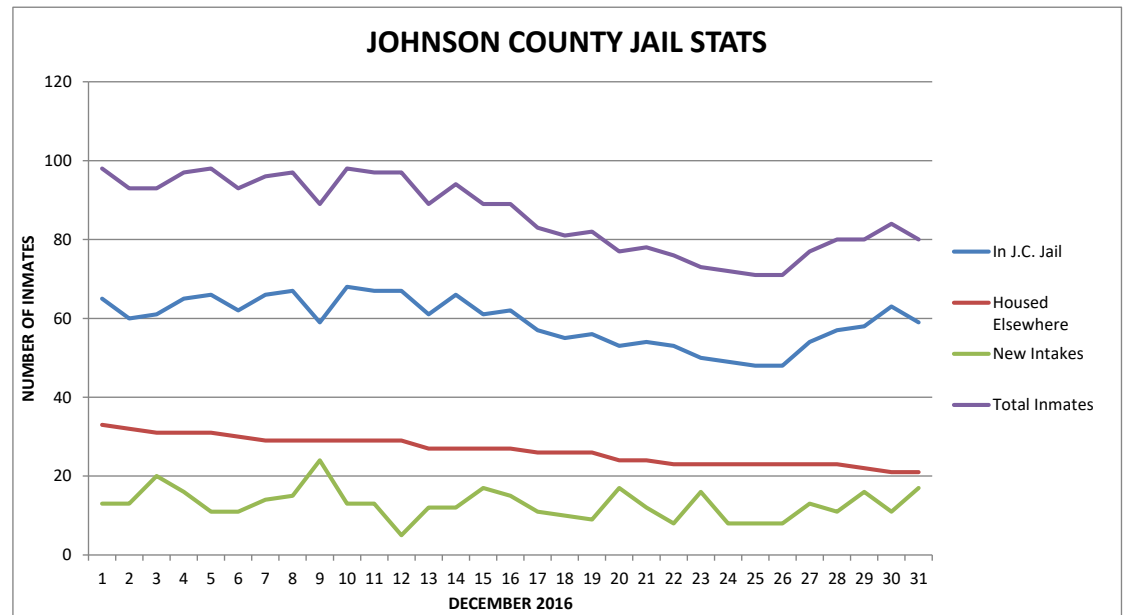

JOHNSON COUNTY JAIL STATISTICS

DATE	DAY	JOHNSON COUNTY JAIL	PRISONERS HOUSED ELSEWHERE	SENTENCED PRISONERS ON MONITOR	NEW INTAKES	TOTAL INMATES
12/1/2016	THU	65	33	0	13	98
12/2/2016	FRI	60	32	1	13	93
12/3/2016	SAT	61	31	1	20	93
12/4/2016	SUN	65	31	1	16	97
12/5/2016	MON	66	31	1	11	98
12/6/2016	TUE	62	30	1	11	93
12/7/2016	WED	66	29	1	14	96
12/8/2016	THU	67	29	1	15	97
12/9/2016	FRI	59	29	1	24	89
12/10/2016	SAT	68	29	1	13	98
12/11/2016	SUN	67	29	1	13	97
12/12/2016	MON	67	29	1	5	97
12/13/2016	TUE	61	27	1	12	89
12/14/2016	WED	66	27	1	12	94
12/15/2016	THU	61	27	1	17	89
12/16/2016	FRI	62	27	0	15	89
12/17/2016	SAT	57	26	0	11	83
12/18/2016	SUN	55	26	0	10	81
12/19/2016	MON	56	26	0	9	82
12/20/2016	TUE	53	24	0	17	77
12/21/2016	WED	54	24	0	12	78
12/22/2016	THU	53	23	0	8	76
12/23/2016	FRI	50	23	0	16	73
12/24/2016	SAT	49	23	0	8	72
12/25/2016	SUN	48	23	0	8	71
12/26/2016	MON	48	23	0	8	71
12/27/2016	TUE	54	23	0	13	77
12/28/2016	WED	57	23	0	11	80
12/29/2016	THU	58	22	0	16	80
12/30/2016	FRI	63	21	0	11	84
12/31/2016	SAT	59	21	0	17	80
DECEMBER TOTALS		1837	821	14	399	2672

MONTHLY AVERAGE			
PRISONERS HOUSED IN J.C. JAIL	HOUSED ELSEWHERE	DAILY NEW INTAKES	TOTAL PRISONERS
59.26	26.48	12.87	86.19