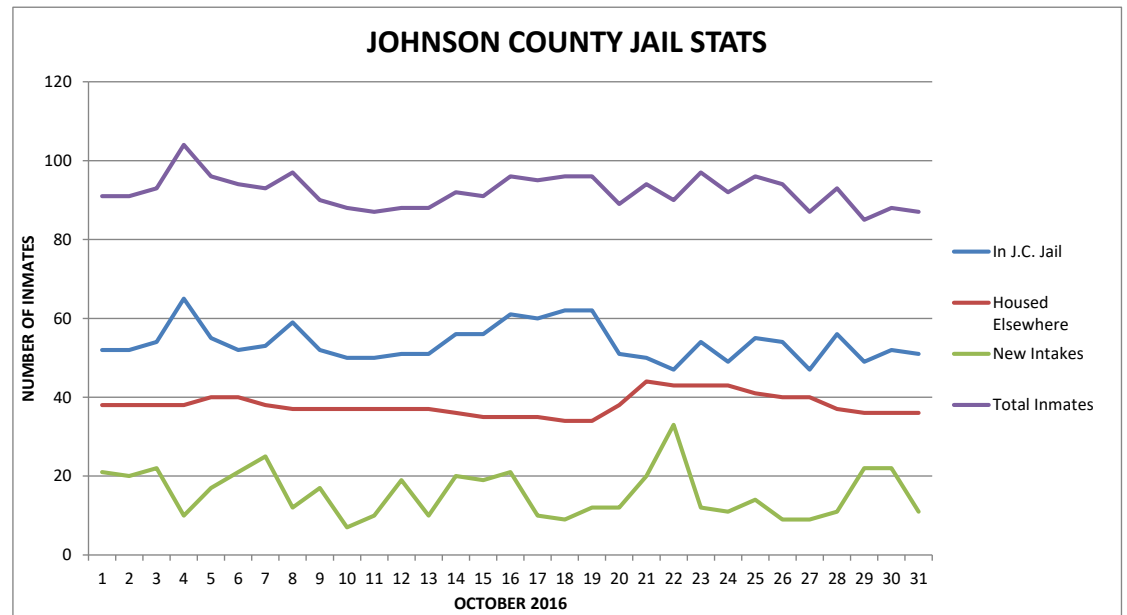

JOHNSON COUNTY JAIL STATISTICS

DATE	DAY	JOHNSON COUNTY JAIL	PRISONERS HOUSED ELSEWHERE	SENTENCED PRISONERS ON MONITOR	NEW INTAKES	TOTAL INMATES
10/1/2016	SAT	52	38	1	21	91
10/2/2016	SUN	52	38	1	20	91
10/3/2016	MON	54	38	1	22	93
10/4/2016	TUE	65	38	1	10	104
10/5/2016	WED	55	40	1	17	96
10/6/2016	THU	52	40	2	21	94
10/7/2016	FRI	53	38	2	25	93
10/8/2016	SAT	59	37	1	12	97
10/9/2016	SUN	52	37	1	17	90
10/10/2016	MON	50	37	1	7	88
10/11/2016	TUE	50	37	0	10	87
10/12/2016	WED	51	37	0	19	88
10/13/2016	THU	51	37	0	10	88
10/14/2016	FRI	56	36	0	20	92
10/15/2016	SAT	56	35	0	19	91
10/16/2016	SUN	61	35	0	21	96
10/17/2016	MON	60	35	0	10	95
10/18/2016	TUE	62	34	0	9	96
10/19/2016	WED	62	34	0	12	96
10/20/2016	THU	51	38	0	12	89
10/21/2016	FRI	50	44	0	20	94
10/22/2016	SAT	47	43	0	33	90
10/23/2016	SUN	54	43	0	12	97
10/24/2016	MON	49	43	0	11	92
10/25/2016	TUE	55	41	0	14	96
10/26/2016	WED	54	40	0	9	94
10/27/2016	THU	47	40	0	9	87
10/28/2016	FRI	56	37	0	11	93
10/29/2016	SAT	49	36	0	22	85
10/30/2016	SUN	52	36	0	22	88
10/31/2016	MON	51	36	0	11	87
OCTOBER TOTALS		1668	1178	12	488	2858

MONTHLY AVERAGE			
PRISONERS HOUSED IN J.C. JAIL	PRISONERS HOUSED ELSEWHERE	DAILY NEW INTAKES	TOTAL PRISONERS
53.81	38.00	15.74	92.19