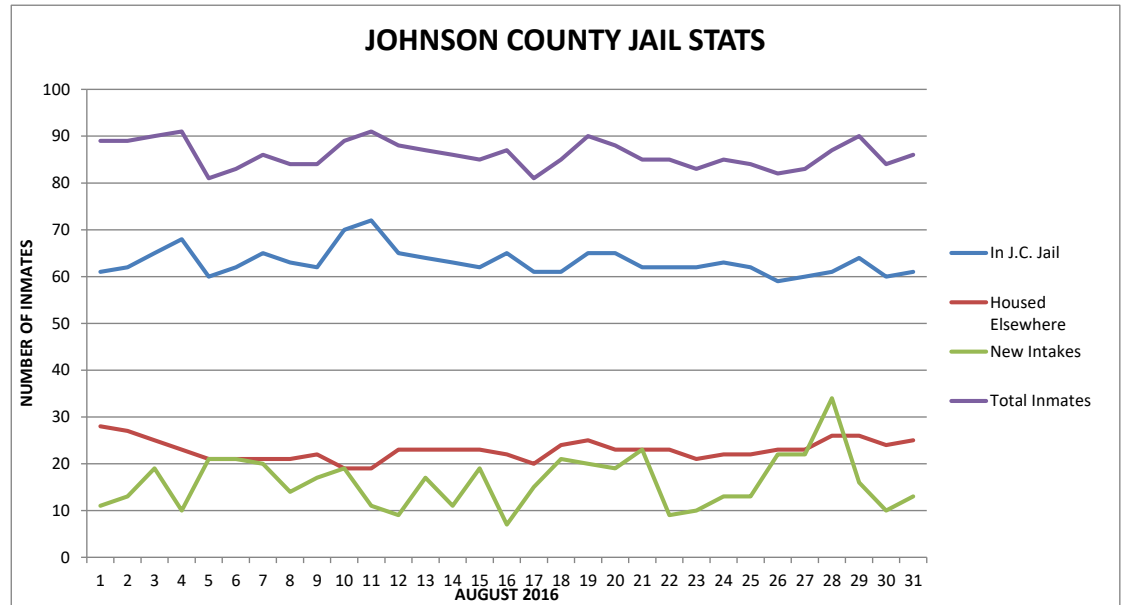

JOHNSON COUNTY JAIL STATISTICS

DATE	DAY	JOHNSON COUNTY JAIL	PRISONERS HOUSED ELSEWHERE	SENTENCED PRISONERS ON MONITOR	NEW INTAKES	TOTAL INMATES
8/1/2016	MON	61	28	0	11	89
8/2/2016	TUE	62	27	0	13	89
8/3/2016	WED	65	25	0	19	90
8/4/2016	THU	68	23	0	10	91
8/5/2016	FRI	60	21	0	21	81
8/6/2016	SAT	62	21	0	21	83
8/7/2016	SUN	65	21	0	20	86
8/8/2016	MON	63	21	0	14	84
8/9/2016	TUE	62	22	0	17	84
8/10/2016	WED	70	19	0	19	89
8/11/2016	THU	72	19	0	11	91
8/12/2016	FRI	65	23	0	9	88
8/13/2016	SAT	64	23	0	17	87
8/14/2016	SUN	63	23	0	11	86
8/15/2016	MON	62	23	0	19	85
8/16/2016	TUE	65	22	0	7	87
8/17/2016	WED	61	20	0	15	81
8/18/2016	THU	61	24	0	21	85
8/19/2016	FRI	65	25	0	20	90
8/20/2016	SAT	65	23	0	19	88
8/21/2016	SUN	62	23	0	23	85
8/22/2016	MON	62	23	0	9	85
8/23/2016	TUE	62	21	0	10	83
8/24/2016	WED	63	22	0	13	85
8/25/2016	THU	62	22	0	13	84
8/26/2016	FRI	59	23	0	22	82
8/27/2016	SAT	60	23	0	22	83
8/28/2016	SUN	61	26	0	34	87
8/29/2016	MON	64	26	0	16	90
8/30/2016	TUE	60	24	0	10	84
8/31/2016	WED	61	25	0	13	86
AUGUST TOTALS		1957	711	0	499	2668

MONTHLY AVERAGE			
IN J.C. JAIL	PRISONERS ELSEWHERE	DAILY NEW INTAKES	TOTAL PRISONERS
63.13	22.94	16.1	86.06