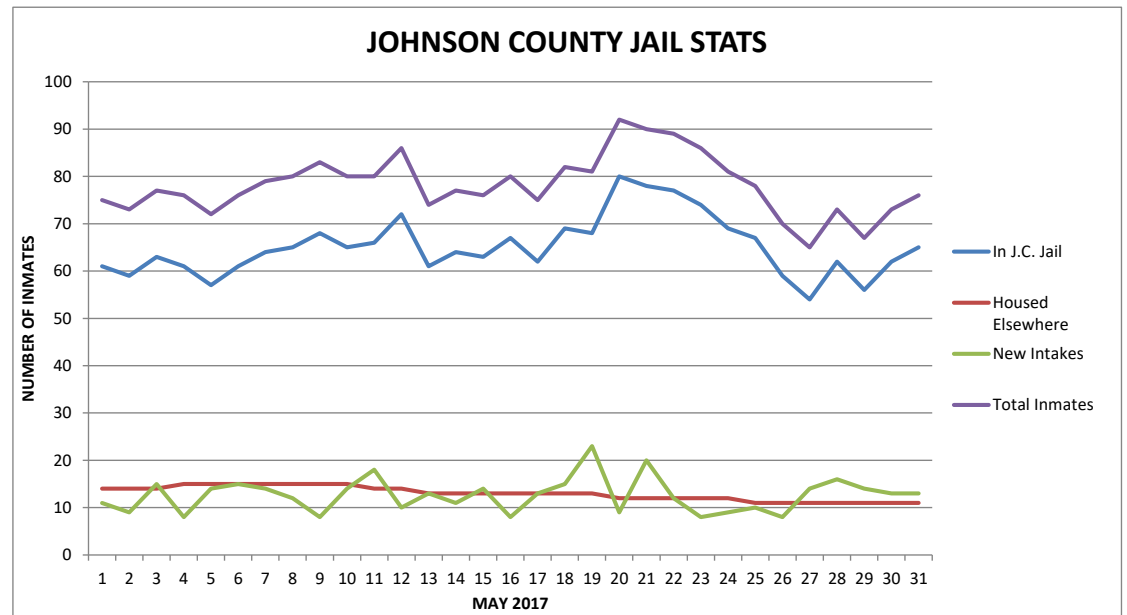

JOHNSON COUNTY JAIL STATISTICS

DATE	DAY	JOHNSON COUNTY JAIL	PRISONERS HOUSED ELSEWHERE	SENTENCED PRISONERS ON MONITOR	NEW INTAKES	TOTAL INMATES
5/1/2017	MON	61	14	0	11	75
5/2/2017	TUE	59	14	0	9	73
5/3/2017	WED	63	14	0	15	77
5/4/2017	THU	61	15	0	8	76
5/5/2017	FRI	57	15	0	14	72
5/6/2017	SAT	61	15	0	15	76
5/7/2017	SUN	64	15	0	14	79
5/8/2017	MON	65	15	0	12	80
5/9/2017	TUE	68	15	0	8	83
5/10/2017	WED	65	15	0	14	80
5/11/2017	THU	66	14	0	18	80
5/12/2017	FRI	72	14	0	10	86
5/13/2017	SAT	61	13	0	13	74
5/14/2017	SUN	64	13	0	11	77
5/15/2017	MON	63	13	0	14	76
5/16/2017	TUE	67	13	0	8	80
5/17/2017	WED	62	13	0	13	75
5/18/2017	THU	69	13	0	15	82
5/19/2017	FRI	68	13	0	23	81
5/20/2017	SAT	80	12	0	9	92
5/21/2017	SUN	78	12	0	20	90
5/22/2017	MON	77	12	0	12	89
5/23/2017	TUE	74	12	0	8	86
5/24/2017	WED	69	12	0	9	81
5/25/2017	THU	67	11	0	10	78
5/26/2017	FRI	59	11	0	8	70
5/27/2017	SAT	54	11	0	14	65
5/28/2017	SUN	62	11	0	16	73
5/29/2017	MON	56	11	0	14	67
5/30/2017	TUE	62	11	0	13	73
5/31/2016	WED	65	11	0	13	76
MAY TOTALS		2019	403	0	391	2422

MONTHLY AVERAGE			
PRISONERS HOUSED IN J.C. JAIL	PRISONERS HOUSED ELSEWHERE	DAILY NEW INTAKES	TOTAL PRISONERS
65.13	13	12.61	78.13