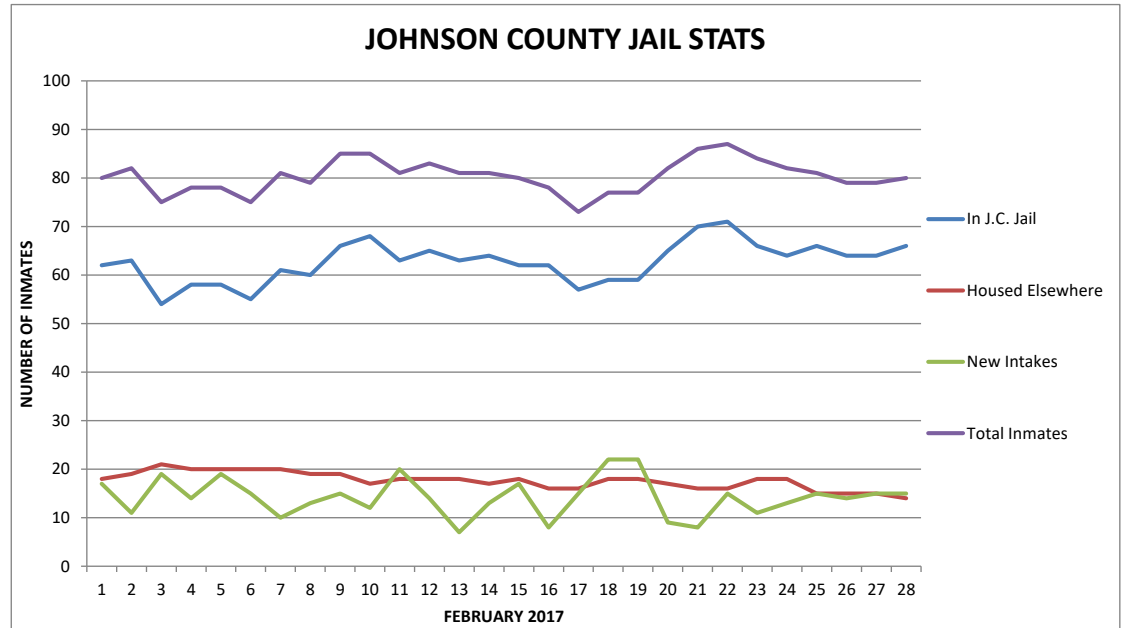

JOHNSON COUNTY JAIL STATISTICS

DATE	DAY	JOHNSON COUNTY JAIL	PRISONERS HOUSED ELSEWHERE	SENTENCED PRISONERS ON MONITOR	NEW INTAKES	TOTAL INMATES
2/1/2017	WED	62	18	0	17	80
2/2/2017	THU	63	19	0	11	82
2/3/2017	FRI	54	21	0	19	75
2/4/2017	SAT	58	20	0	14	78
2/5/2017	SUN	58	20	0	19	78
2/6/2017	MON	55	20	0	15	75
2/7/2017	TUE	61	20	0	10	81
2/8/2017	WED	60	19	0	13	79
2/9/2017	THU	66	19	0	15	85
2/10/2017	FRI	68	17	0	12	85
2/11/2017	SAT	63	18	0	20	81
2/12/2017	SUN	65	18	0	14	83
2/13/2017	MON	63	18	0	7	81
2/14/2017	TUE	64	17	0	13	81
2/15/2017	WED	62	18	0	17	80
2/16/2017	THU	62	16	0	8	78
2/17/2017	FRI	57	16	0	15	73
2/18/2017	SAT	59	18	0	22	77
2/19/2017	SUN	59	18	0	22	77
2/20/2017	MON	65	17	0	9	82
2/21/2017	TUE	70	16	0	8	86
2/22/2017	WED	71	16	0	15	87
2/23/2017	THU	66	18	0	11	84
2/24/2017	FRI	64	18	0	13	82
2/25/2017	SAT	66	15	0	15	81
2/26/2017	SUN	64	15	0	14	79
2/27/2017	MON	64	15	0	15	79
2/28/2017	TUE	66	14	0	15	80
FEBRUARY TOTALS		1755	494	0	398	2249

MONTHLY AVERAGE			
IN J.C.JAIL	PRISONERS ELSEWHERE	DAILY NEW INTAKES	TOTAL PRISONERS
60.52	17.03	13.72	77.55