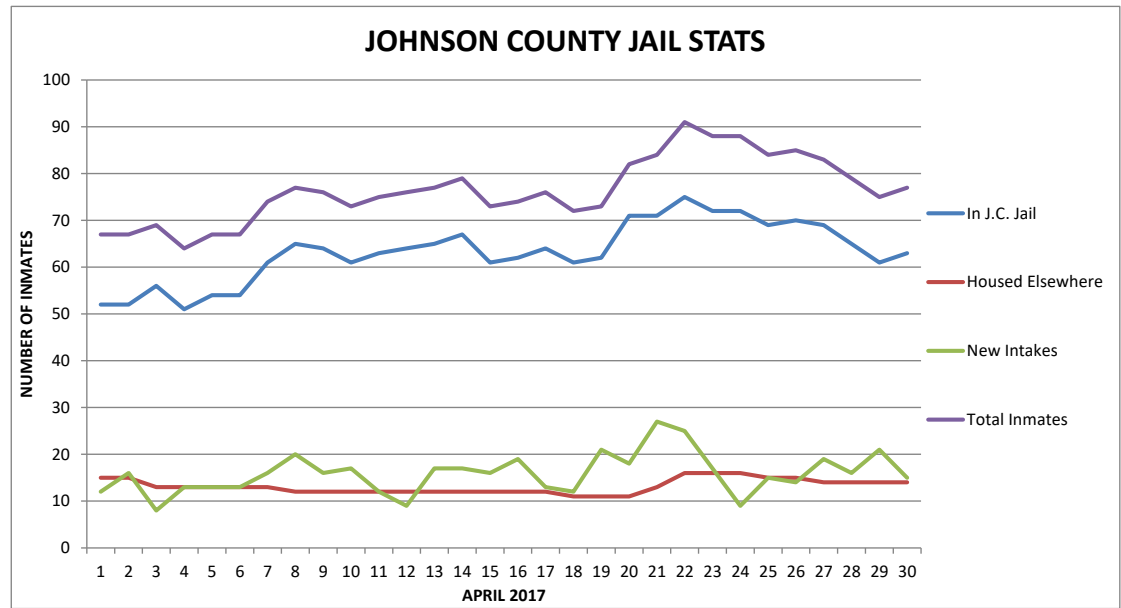

JOHNSON COUNTY JAIL STATISTICS

DATE	DAY	JOHNSON PRISONERS SENTENCED			NEW INTAKES	TOTAL INMATES
		COUNTY JAIL	HOUSED ELSEWHERE	PRISONERS ON MONITOR		
4/1/2017	SAT	52	15	0	12	67
4/2/2017	SUN	52	15	0	16	67
4/3/2017	MON	56	13	0	8	69
4/4/2017	TUE	51	13	0	13	64
4/5/2017	WED	54	13	0	13	67
4/6/2017	THU	54	13	0	13	67
4/7/2017	FRI	61	13	0	16	74
4/8/2017	SAT	65	12	0	20	77
4/9/2017	SUN	64	12	0	16	76
4/10/2017	MON	61	12	0	17	73
4/11/2017	TUE	63	12	0	12	75
4/12/2017	WED	64	12	0	9	76
4/13/2017	THU	65	12	0	17	77
4/14/2017	FRI	67	12	0	17	79
4/15/2017	SAT	61	12	0	16	73
4/16/2017	SUN	62	12	0	19	74
4/17/2017	MON	64	12	0	13	76
4/18/2017	TUE	61	11	0	12	72
4/19/2017	WED	62	11	0	21	73
4/20/2017	THU	71	11	0	18	82
4/21/2017	FRI	71	13	0	27	84
4/22/2017	SAT	75	16	0	25	91
4/23/2017	SUN	72	16	0	17	88
4/24/2017	MON	72	16	0	9	88
4/25/2017	TUE	69	15	0	15	84
4/26/2017	WED	70	15	0	14	85
4/27/2017	THU	69	14	0	19	83
4/28/2017	FRI	65	14	0	16	79
4/29/2017	SAT	61	14	0	21	75
4/30/2017	SUN	63	14	0	15	77
APRIL TOTALS		1897	395	0	476	2292

MONTHLY AVERAGE				
PRISONERS		DAILY		TOTAL
IN J.C. JAIL	ELSEWHERE	NEW INTAKES	PRISONERS	
63.23	13.17	15.87	76.4