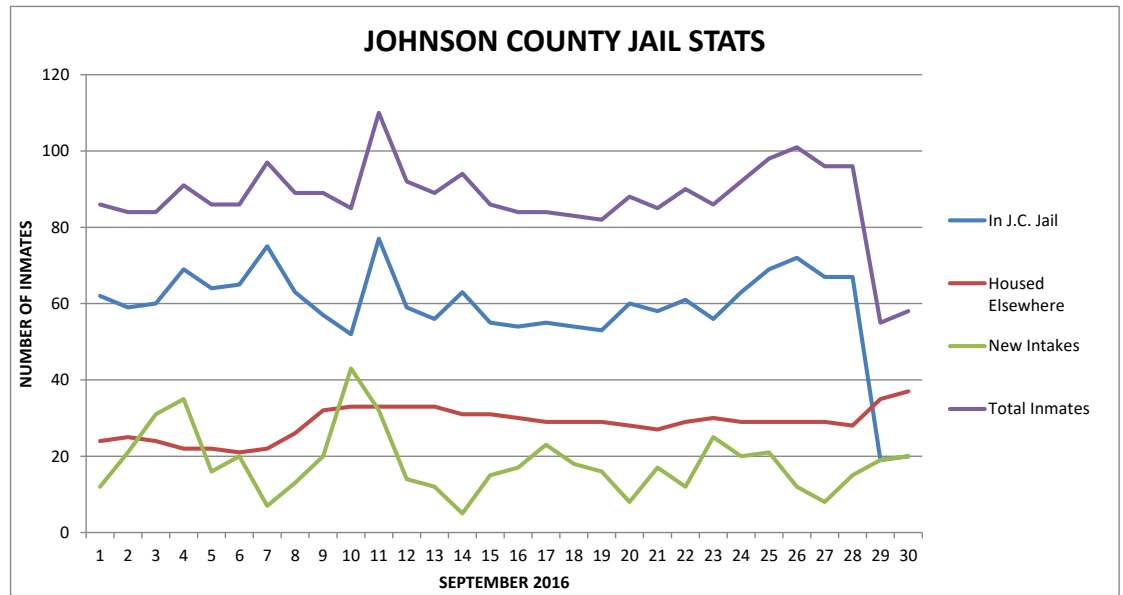

JOHNSON COUNTY JAIL STATISTICS

DATE	DAY	JOHNSON COUNTY PRISONERS		SENTENCED PRISONERS ON MONITOR	NEW INTAKES	TOTAL INMATES
		HOUSED JAIL	ELSEWHERE			
9/1/2016	THU	62	24	0	12	86
9/2/2016	FRI	59	25	0	21	84
9/3/2016	SAT	60	24	0	31	84
9/4/2016	SUN	69	22	0	35	91
9/5/2016	MON	64	22	0	16	86
9/6/2016	TUE	65	21	0	20	86
9/7/2016	WED	75	22	0	7	97
9/8/2016	THU	63	26	0	13	89
9/9/2016	FRI	57	32	0	20	89
9/10/2016	SAT	52	33	0	43	85
9/11/2016	SUN	77	33	0	32	110
9/12/2016	MON	59	33	0	14	92
9/13/2016	TUE	56	33	0	12	89
9/14/2016	WED	63	31	0	5	94
9/15/2016	THU	55	31	0	15	86
9/16/2016	FRI	54	30	0	17	84
9/17/2016	SAT	55	29	0	23	84
9/18/2016	SUN	54	29	0	18	83
9/19/2016	MON	53	29	0	16	82
9/20/2016	TUE	60	28	0	8	88
9/21/2016	WED	58	27	0	17	85
9/22/2016	THU	61	29	0	12	90
9/23/2016	FRI	56	30	0	25	86
9/24/2016	SAT	63	29	0	20	92
9/25/2016	SUN	69	29	0	21	98
9/26/2016	MON	72	29	0	12	101
9/27/2016	TUE	67	29	0	8	96
9/28/2016	WED	67	28	1	15	96
9/29/2016	THU	19	35	1	19	55
9/30/2016	FRI	20	37	1	20	58
SEPTEMBER TOTALS		1764	859	3	547	2626

MONTHLY AVERAGE			
PRISONERS		DAILY	TOTAL
IN J.C. JAIL	ELSEWHERE	NEW INTAKES	PRISONERS
58.8	28.63	18.23	87.53