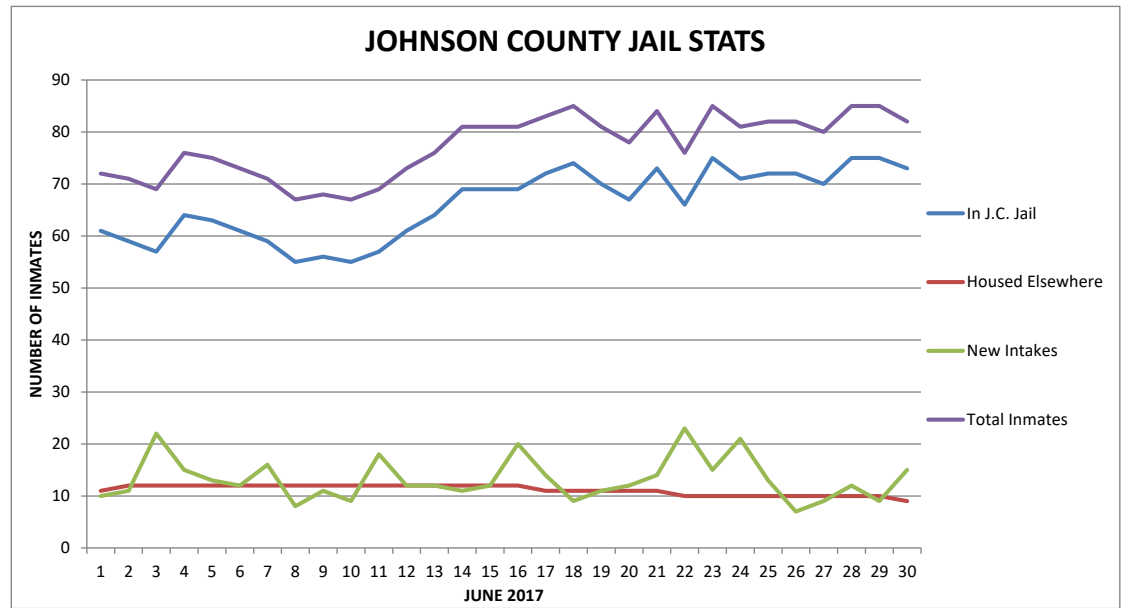

JOHNSON COUNTY JAIL STATISTICS

DATE	DAY	JOHNSON PRISONERS SENTENCED			NEW INTAKES	TOTAL INMATES
		COUNTY JAIL	HOUSED ELSEWHERE	PRISONERS ON MONITOR		
6/1/2017	THU	61	11	0	10	72
6/2/2017	FRI	59	12	0	11	71
6/3/2017	SAT	57	12	0	22	69
6/4/2017	SUN	64	12	0	15	76
6/5/2017	MON	63	12	0	13	75
6/6/2017	TUE	61	12	0	12	73
6/7/2017	WED	59	12	0	16	71
6/8/2017	THU	55	12	0	8	67
6/9/2017	FRI	56	12	0	11	68
6/10/2017	SAT	55	12	0	9	67
6/11/2017	SUN	57	12	0	18	69
6/12/2017	MON	61	12	0	12	73
6/13/2017	TUE	64	12	0	12	76
6/14/2017	WED	69	12	0	11	81
6/15/2017	THU	69	12	0	12	81
6/16/2017	FRI	69	12	0	20	81
6/17/2017	SAT	72	11	0	14	83
6/18/2017	SUN	74	11	0	9	85
6/19/2017	MON	70	11	0	11	81
6/20/2017	TUE	67	11	0	12	78
6/21/2017	WED	73	11	0	14	84
6/22/2017	THU	66	10	0	23	76
6/23/2017	FRI	75	10	0	15	85
6/24/2017	SAT	71	10	0	21	81
6/25/2017	SUN	72	10	0	13	82
6/26/2017	MON	72	10	0	7	82
6/27/2017	TUE	70	10	0	9	80
6/28/2017	WED	75	10	0	12	85
6/29/2017	THU	75	10	0	9	85
6/30/2017	FRI	73	9	0	15	82
JUNE TOTALS		1984	335	0	396	2319

MONTHLY AVERAGE				
PRISONERS		DAILY		TOTAL
IN J.C. JAIL	ELSEWHERE	NEW INTAKES	PRISONERS	
66.13	11.17	13.2	77.3