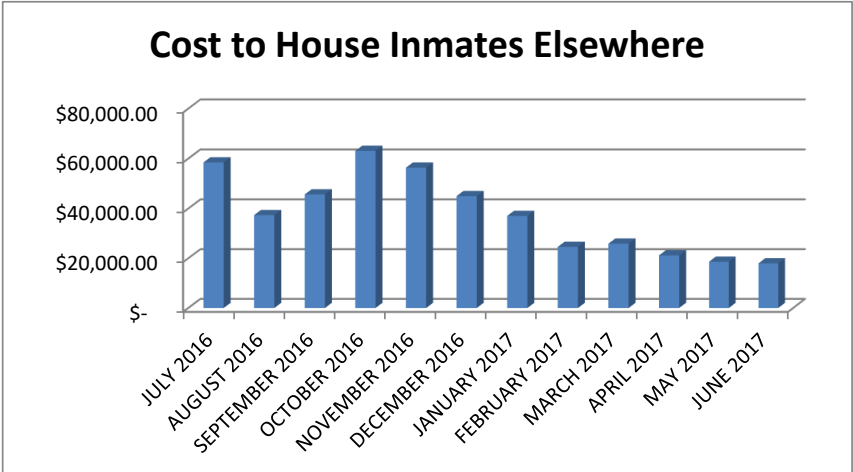

JOHNSON COUNTY JAIL STATS - FISCAL YEAR 2016-2017

MONTH	MONTHLY AVERAGE				COST TO HOUSE ELSEWHERE
	INMATES IN J.C. JAIL	HOUSED ELSEWHERE	DAILY NEW INTAKES	TOTAL INMATES	
JULY 2016	61.81	36.42	13.61	98.23	\$ 58,465.00
AUGUST 2016	63.13	22.94	16.10	86.06	\$ 37,355.00
SEPTEMBER 2016	58.80	28.63	18.23	87.53	\$ 45,650.00
OCTOBER 2016	53.81	38.00	15.74	92.19	\$ 63,085.00
NOVEMBER 2016	60.10	35.07	15.13	95.17	\$ 56,350.00
DECEMBER 2016	59.26	26.48	12.87	86.19	\$ 44,975.00
JANUARY 2017	62.32	23.94	15.19	86.26	\$ 37,035.00
FEBRUARY 2017	60.52	17.03	13.72	77.55	\$ 24,600.00
MARCH 2017	63.81	16.42	14.48	80.23	\$ 25,870.00
APRIL 2017	63.23	13.17	15.87	76.40	\$ 21,150.00
MAY 2017	65.13	13.00	12.61	78.13	\$ 18,600.00
JUNE 2017	66.13	11.17	13.20	77.30	\$ 17,950.00

JOHNSON COUNTY JAIL STATISTICS

DATE	DAY	JOHNSON COUNTY JAIL	PRISONERS HOUSED ELSEWHERE	SENTENCED PRISONERS ON MONITOR	NEW INTAKES	TOTAL INMATES
7/1/2016	FRI	68	34	0	11	102
7/2/2016	SAT	66	35	0	15	101
7/3/2016	SUN	70	35	0	26	105
7/4/2016	MON	68	35	0	10	103
7/5/2016	TUE	70	35	0	9	105
7/6/2016	WED	67	36	0	13	103
7/7/2016	THU	70	37	0	12	107
7/8/2016	FRI	62	39	0	14	101
7/9/2016	SAT	57	37	0	13	94
7/10/2016	SUN	58	37	0	20	95
7/11/2016	MON	57	39	0	13	96
7/12/2016	TUE	58	40	0	4	98
7/13/2016	WED	56	38	0	14	94
7/14/2016	THU	59	38	0	15	97
7/15/2016	FRI	58	40	0	12	98
7/16/2016	SAT	59	39	0	17	98
7/17/2016	SUN	64	39	0	24	103
7/18/2016	MON	67	39	0	12	106
7/19/2016	TUE	67	37	0	10	104
7/20/2016	WED	66	37	0	18	103
7/21/2016	THU	61	39	0	12	100
7/22/2016	FRI	57	38	0	9	95
7/23/2016	SAT	57	39	0	17	96
7/24/2016	SUN	57	39	0	11	96
7/25/2016	MON	58	39	0	15	97
7/26/2016	TUE	60	37	0	11	97
7/27/2016	WED	61	33	0	10	94
7/28/2016	THU	60	32	0	8	92
7/29/2016	FRI	56	31	0	16	87
7/30/2016	SAT	62	28	0	13	90
7/31/2016	SUN	60	28	0	18	88
JULY TOTALS		1916	1129	0	422	3045