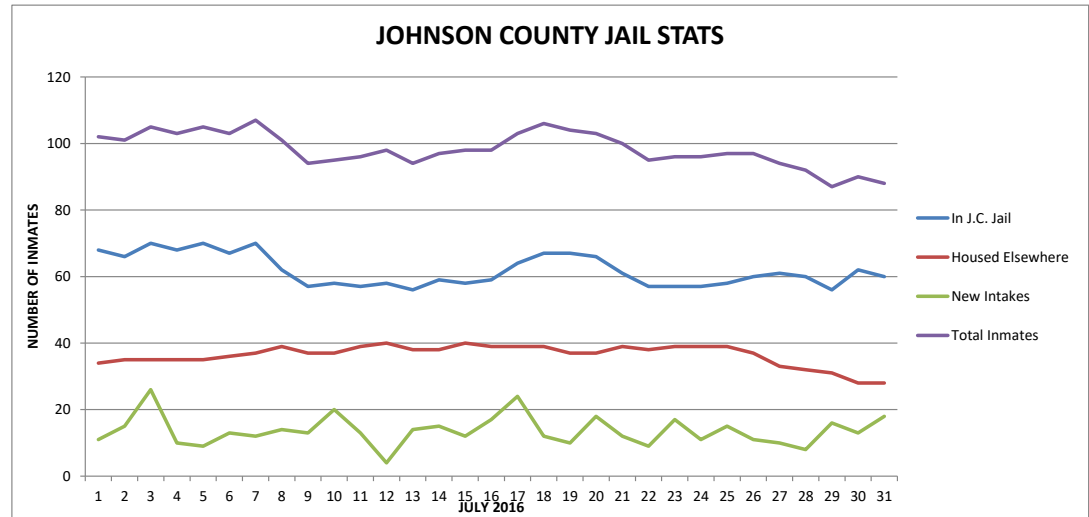

JOHNSON COUNTY JAIL STATS - FISCAL YEAR 2016-2017

MONTH	MONTHLY AVERAGE				COST TO HOUSE ELSEWHERE
	INMATES IN J.C. JAIL	HOUSED ELSEWHERE	DAILY NEW INTAKES	TOTAL INMATES	
JULY 2016	61.81	36.42	13.61	98.23	\$ 58,465.00
AUGUST 2016	63.13	22.94	16.10	86.06	\$ 37,355.00
SEPTEMBER 2016	58.80	28.63	18.23	87.53	\$ 45,650.00
OCTOBER 2016	53.81	38.00	15.74	92.19	\$ 63,085.00
NOVEMBER 2016	60.10	35.07	15.13	95.17	\$ 56,350.00
DECEMBER 2016	59.26	26.48	12.87	86.19	\$ 44,975.00
JANUARY 2017	62.32	23.94	15.19	86.26	\$ 37,035.00
FEBRUARY 2017	60.52	17.03	13.72	77.55	\$ 24,600.00
MARCH 2017	63.81	16.42	14.48	80.23	\$ 25,870.00
APRIL 2017	63.23	13.17	15.87	76.40	\$ 21,150.00
MAY 2017	65.13	13.00	12.61	78.13	\$ 18,600.00
JUNE 2017	66.13	11.17	13.20	77.30	\$ 17,950.00

JOHNSON COUNTY JAIL STATISTICS

DATE	DAY	JOHNSON COUNTY JAIL	PRISONERS HOUSED ELSEWHERE	SENTENCED PRISONERS ON MONITOR	NEW INTAKES	TOTAL INMATES
7/1/2016	FRI	68	34	0	11	102
7/2/2016	SAT	66	35	0	15	101
7/3/2016	SUN	70	35	0	26	105
7/4/2016	MON	68	35	0	10	103
7/5/2016	TUE	70	35	0	9	105
7/6/2016	WED	67	36	0	13	103
7/7/2016	THU	70	37	0	12	107
7/8/2016	FRI	62	39	0	14	101
7/9/2016	SAT	57	37	0	13	94
7/10/2016	SUN	58	37	0	20	95
7/11/2016	MON	57	39	0	13	96
7/12/2016	TUE	58	40	0	4	98
7/13/2016	WED	56	38	0	14	94
7/14/2016	THU	59	38	0	15	97
7/15/2016	FRI	58	40	0	12	98
7/16/2016	SAT	59	39	0	17	98
7/17/2016	SUN	64	39	0	24	103
7/18/2016	MON	67	39	0	12	106
7/19/2016	TUE	67	37	0	10	104
7/20/2016	WED	66	37	0	18	103
7/21/2016	THU	61	39	0	12	100
7/22/2016	FRI	57	38	0	9	95
7/23/2016	SAT	57	39	0	17	96
7/24/2016	SUN	57	39	0	11	96
7/25/2016	MON	58	39	0	15	97
7/26/2016	TUE	60	37	0	11	97
7/27/2016	WED	61	33	0	10	94
7/28/2016	THU	60	32	0	8	92
7/29/2016	FRI	56	31	0	16	87
7/30/2016	SAT	62	28	0	13	90
7/31/2016	SUN	60	28	0	18	88
JULY TOTALS		1916	1129	0	422	3045