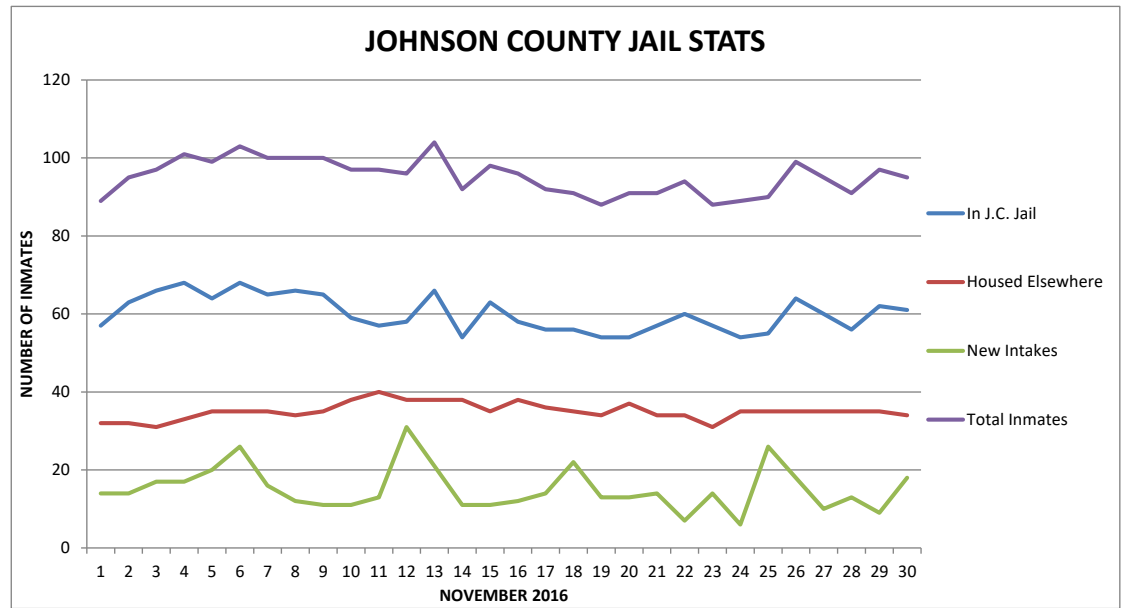

JOHNSON COUNTY JAIL STATISTICS

DATE	DAY	JOHNSON COUNTY JAIL	PRISONERS HOUSED ELSEWHERE	SENTENCED PRISONERS ON MONITOR	NEW INTAKES	TOTAL INMATES
11/1/2016	TUE	57	32	0	14	89
11/2/2016	WED	63	32	0	14	95
11/3/2016	THU	66	31	0	17	97
11/4/2016	FRI	68	33	0	17	101
11/5/2016	SAT	64	35	0	20	99
11/6/2016	SUN	68	35	0	26	103
11/7/2016	MON	65	35	0	16	100
11/8/2016	TUE	66	34	0	12	100
11/9/2016	WED	65	35	0	11	100
11/10/2016	THU	59	38	0	11	97
11/11/2016	FRI	57	40	0	13	97
11/12/2016	SAT	58	38	0	31	96
11/13/2016	SUN	66	38	0	21	104
11/14/2016	MON	54	38	0	11	92
11/15/2016	TUE	63	35	0	11	98
11/16/2016	WED	58	38	0	12	96
11/17/2016	THU	56	36	0	14	92
11/18/2016	FRI	56	35	0	22	91
11/19/2016	SAT	54	34	0	13	88
11/20/2016	SUN	54	37	0	13	91
11/21/2016	MON	57	34	0	14	91
11/22/2016	TUE	60	34	0	7	94
11/23/2016	WED	57	31	0	14	88
11/24/2016	THU	54	35	0	6	89
11/25/2016	FRI	55	35	0	26	90
11/26/2016	SAT	64	35	0	18	99
11/27/2016	SUN	60	35	0	10	95
11/28/2016	MON	56	35	0	13	91
11/29/2016	TUE	62	35	0	9	97
11/30/2016	WED	61	34	0	18	95
NOVEMBER TOTALS		1803	1052	0	454	2855

MONTHLY AVERAGE			
IN J.C. JAIL	PRISONERS ELSEWHERE	DAILY NEW INTAKES	TOTAL PRISONERS
60.1	35.07	15.13	95.17