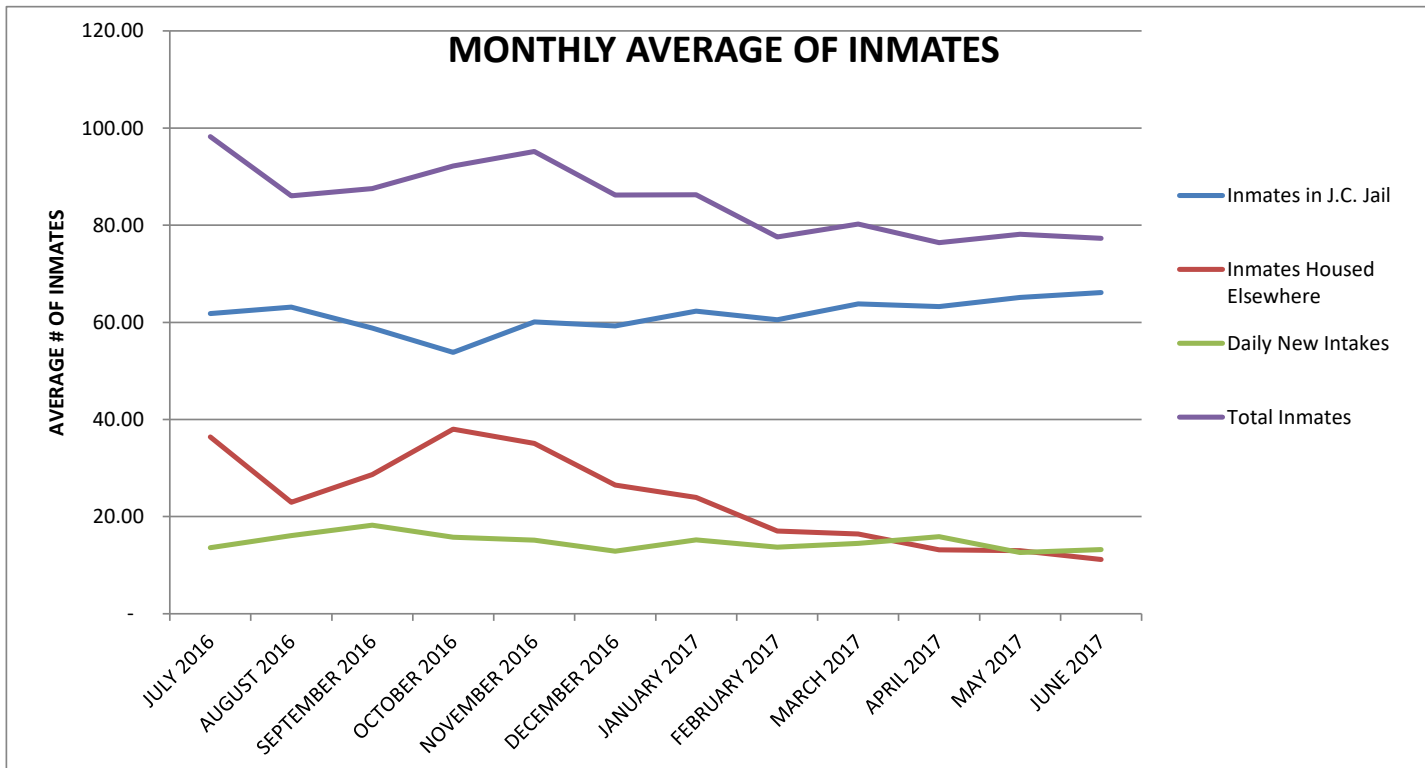

JOHNSON COUNTY JAIL STATS - FISCAL YEAR 2016-2017

MONTH	MONTHLY AVERAGE				COST TO HOUSE ELSEWHERE
	INMATES IN J.C. JAIL	HOUSED ELSEWHERE	DAILY NEW INTAKES	TOTAL INMATES	
JULY 2016	61.81	36.42	13.61	98.23	\$ 58,465.00
AUGUST 2016	63.13	22.94	16.10	86.06	\$ 37,355.00
SEPTEMBER 2016	58.80	28.63	18.23	87.53	\$ 45,650.00
OCTOBER 2016	53.81	38.00	15.74	92.19	\$ 63,085.00
NOVEMBER 2016	60.10	35.07	15.13	95.17	\$ 56,350.00
DECEMBER 2016	59.26	26.48	12.87	86.19	\$ 44,975.00
JANUARY 2017	62.32	23.94	15.19	86.26	\$ 37,035.00
FEBRUARY 2017	60.52	17.03	13.72	77.55	\$ 24,600.00
MARCH 2017	63.81	16.42	14.48	80.23	\$ 25,870.00
APRIL 2017	63.23	13.17	15.87	76.40	\$ 21,150.00
MAY 2017	65.13	13.00	12.61	78.13	\$ 18,600.00
JUNE 2017	66.13	11.17	13.20	77.30	\$ 17,950.00

JOHNSON COUNTY JAIL STATISTICS

DATE	DAY	JOHNSON COUNTY JAIL	PRISONERS HOUSED ELSEWHERE	SENTENCED PRISONERS ON MONITOR	NEW INTAKES	TOTAL INMATES
7/1/2016	FRI	68	34	0	11	102
7/2/2016	SAT	66	35	0	15	101
7/3/2016	SUN	70	35	0	26	105
7/4/2016	MON	68	35	0	10	103
7/5/2016	TUE	70	35	0	9	105
7/6/2016	WED	67	36	0	13	103
7/7/2016	THU	70	37	0	12	107
7/8/2016	FRI	62	39	0	14	101
7/9/2016	SAT	57	37	0	13	94
7/10/2016	SUN	58	37	0	20	95
7/11/2016	MON	57	39	0	13	96
7/12/2016	TUE	58	40	0	4	98
7/13/2016	WED	56	38	0	14	94
7/14/2016	THU	59	38	0	15	97
7/15/2016	FRI	58	40	0	12	98
7/16/2016	SAT	59	39	0	17	98
7/17/2016	SUN	64	39	0	24	103
7/18/2016	MON	67	39	0	12	106
7/19/2016	TUE	67	37	0	10	104
7/20/2016	WED	66	37	0	18	103
7/21/2016	THU	61	39	0	12	100
7/22/2016	FRI	57	38	0	9	95
7/23/2016	SAT	57	39	0	17	96
7/24/2016	SUN	57	39	0	11	96
7/25/2016	MON	58	39	0	15	97
7/26/2016	TUE	60	37	0	11	97
7/27/2016	WED	61	33	0	10	94
7/28/2016	THU	60	32	0	8	92
7/29/2016	FRI	56	31	0	16	87
7/30/2016	SAT	62	28	0	13	90
7/31/2016	SUN	60	28	0	18	88
JULY TOTALS		1916	1129	0	422	3045