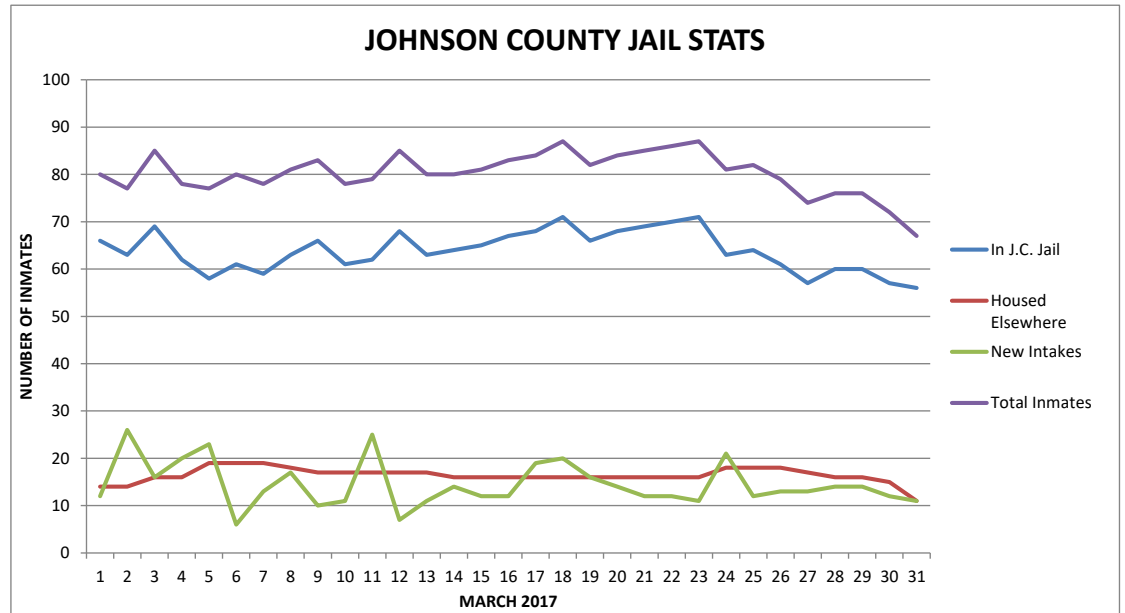

JOHNSON COUNTY JAIL STATISTICS

DATE	DAY	JOHNSON COUNTY JAIL	PRISONERS HOUSED ELSEWHERE	SENTENCED PRISONERS ON MONITOR	NEW INTAKES	TOTAL INMATES
3/1/2017	WED	66	14	0	12	80
3/2/2017	THU	63	14	0	26	77
3/3/2017	FRI	69	16	0	16	85
3/4/2017	SAT	62	16	0	20	78
3/5/2017	SUN	58	19	0	23	77
3/6/2017	MON	61	19	0	6	80
3/7/2017	TUE	59	19	0	13	78
3/8/2017	WED	63	18	0	17	81
3/9/2017	THU	66	17	0	10	83
3/10/2017	FRI	61	17	0	11	78
3/11/2017	SAT	62	17	0	25	79
3/12/2017	SUN	68	17	0	7	85
3/13/2017	MON	63	17	0	11	80
3/14/2017	TUE	64	16	0	14	80
3/15/2017	WED	65	16	0	12	81
3/16/2017	THU	67	16	0	12	83
3/17/2017	FRI	68	16	0	19	84
3/18/2017	SAT	71	16	0	20	87
3/19/2017	SUN	66	16	0	16	82
3/20/2017	MON	68	16	0	14	84
3/21/2017	TUE	69	16	0	12	85
3/22/2017	WED	70	16	0	12	86
3/23/2017	THU	71	16	0	11	87
3/24/2017	FRI	63	18	0	21	81
3/25/2017	SAT	64	18	0	12	82
3/26/2017	SUN	61	18	0	13	79
3/27/2017	MON	57	17	0	13	74
3/28/2017	TUE	60	16	0	14	76
3/29/2017	WED	60	16	0	14	76
3/30/2017	THU	57	15	0	12	72
3/31/2017	FRI	56	11	0	11	67
MARCH TOTALS		1978	509	0	449	2487

MONTHLY AVERAGE			
PRISONERS HOUSED IN J.C. JAIL	PRISONERS HOUSED ELSEWHERE	DAILY NEW INTAKES	TOTAL PRISONERS
63.81	16.42	14.48	80.23