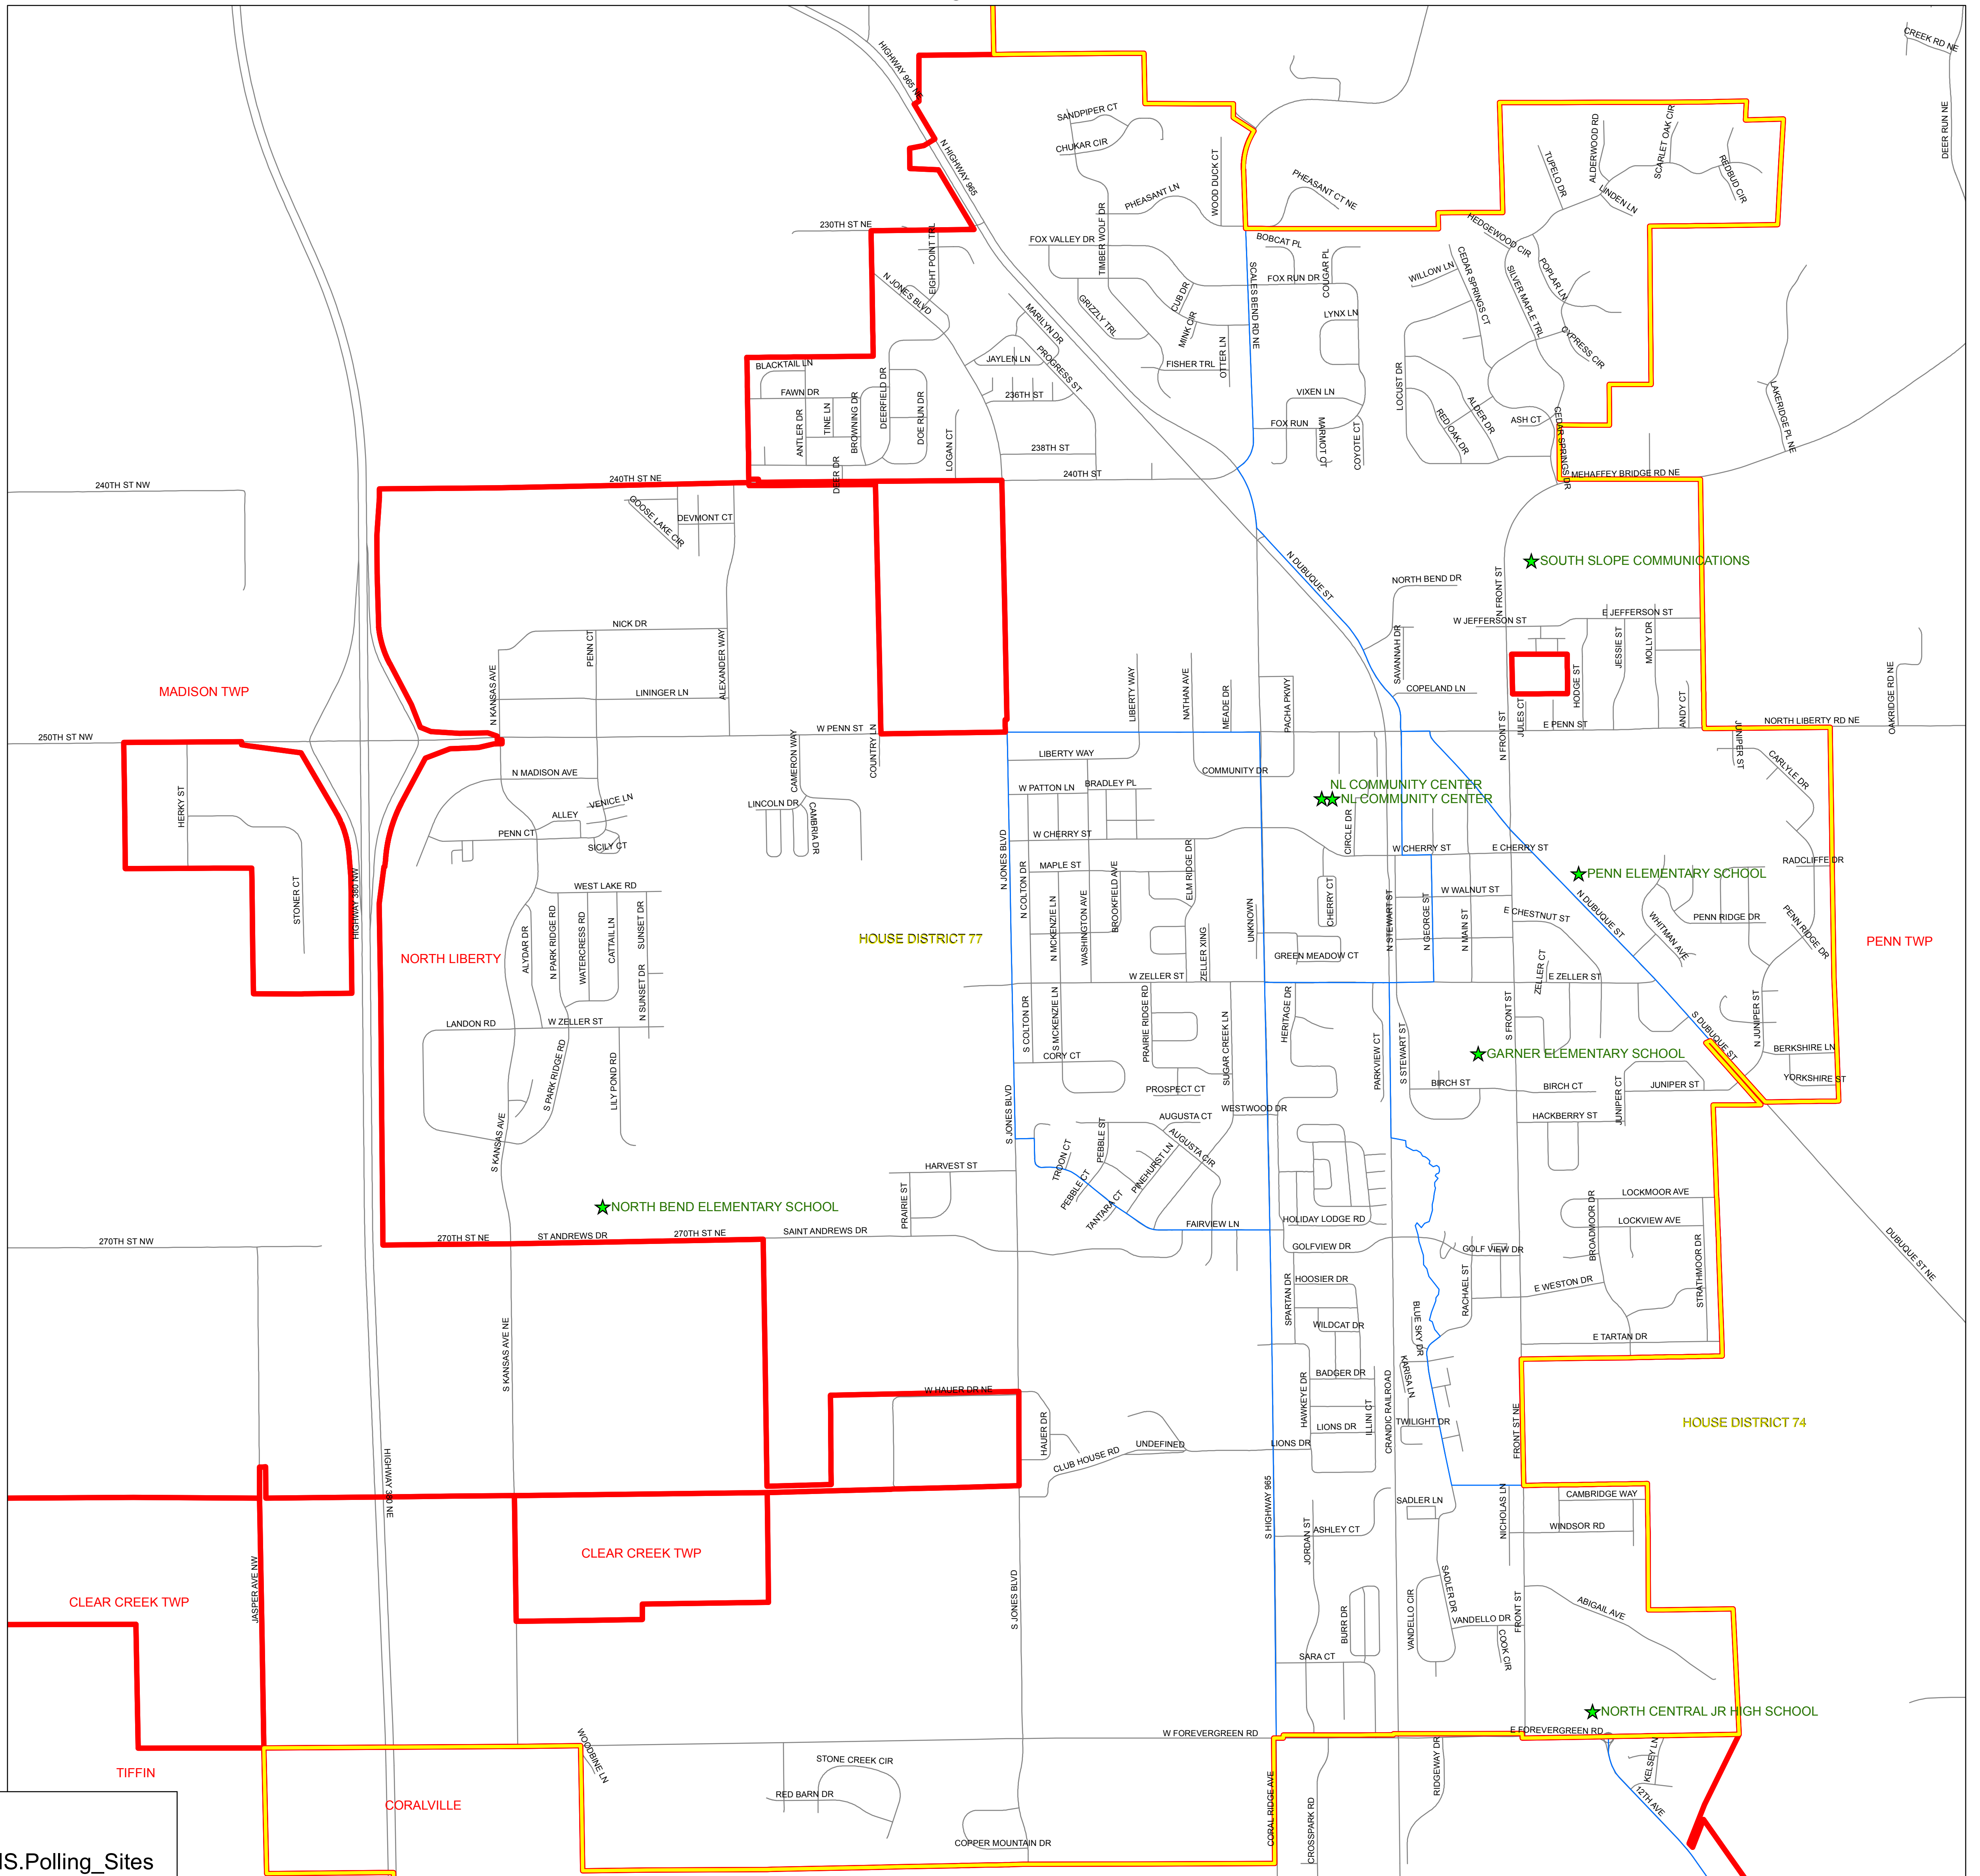

# North Liberty Precincts

**Legend**

- ★ sde.GIS.Polling\_Sites
- IA House Districts
- Cities and Townships
- sde.GIS.Precincts\_2011
- Roads and Streets