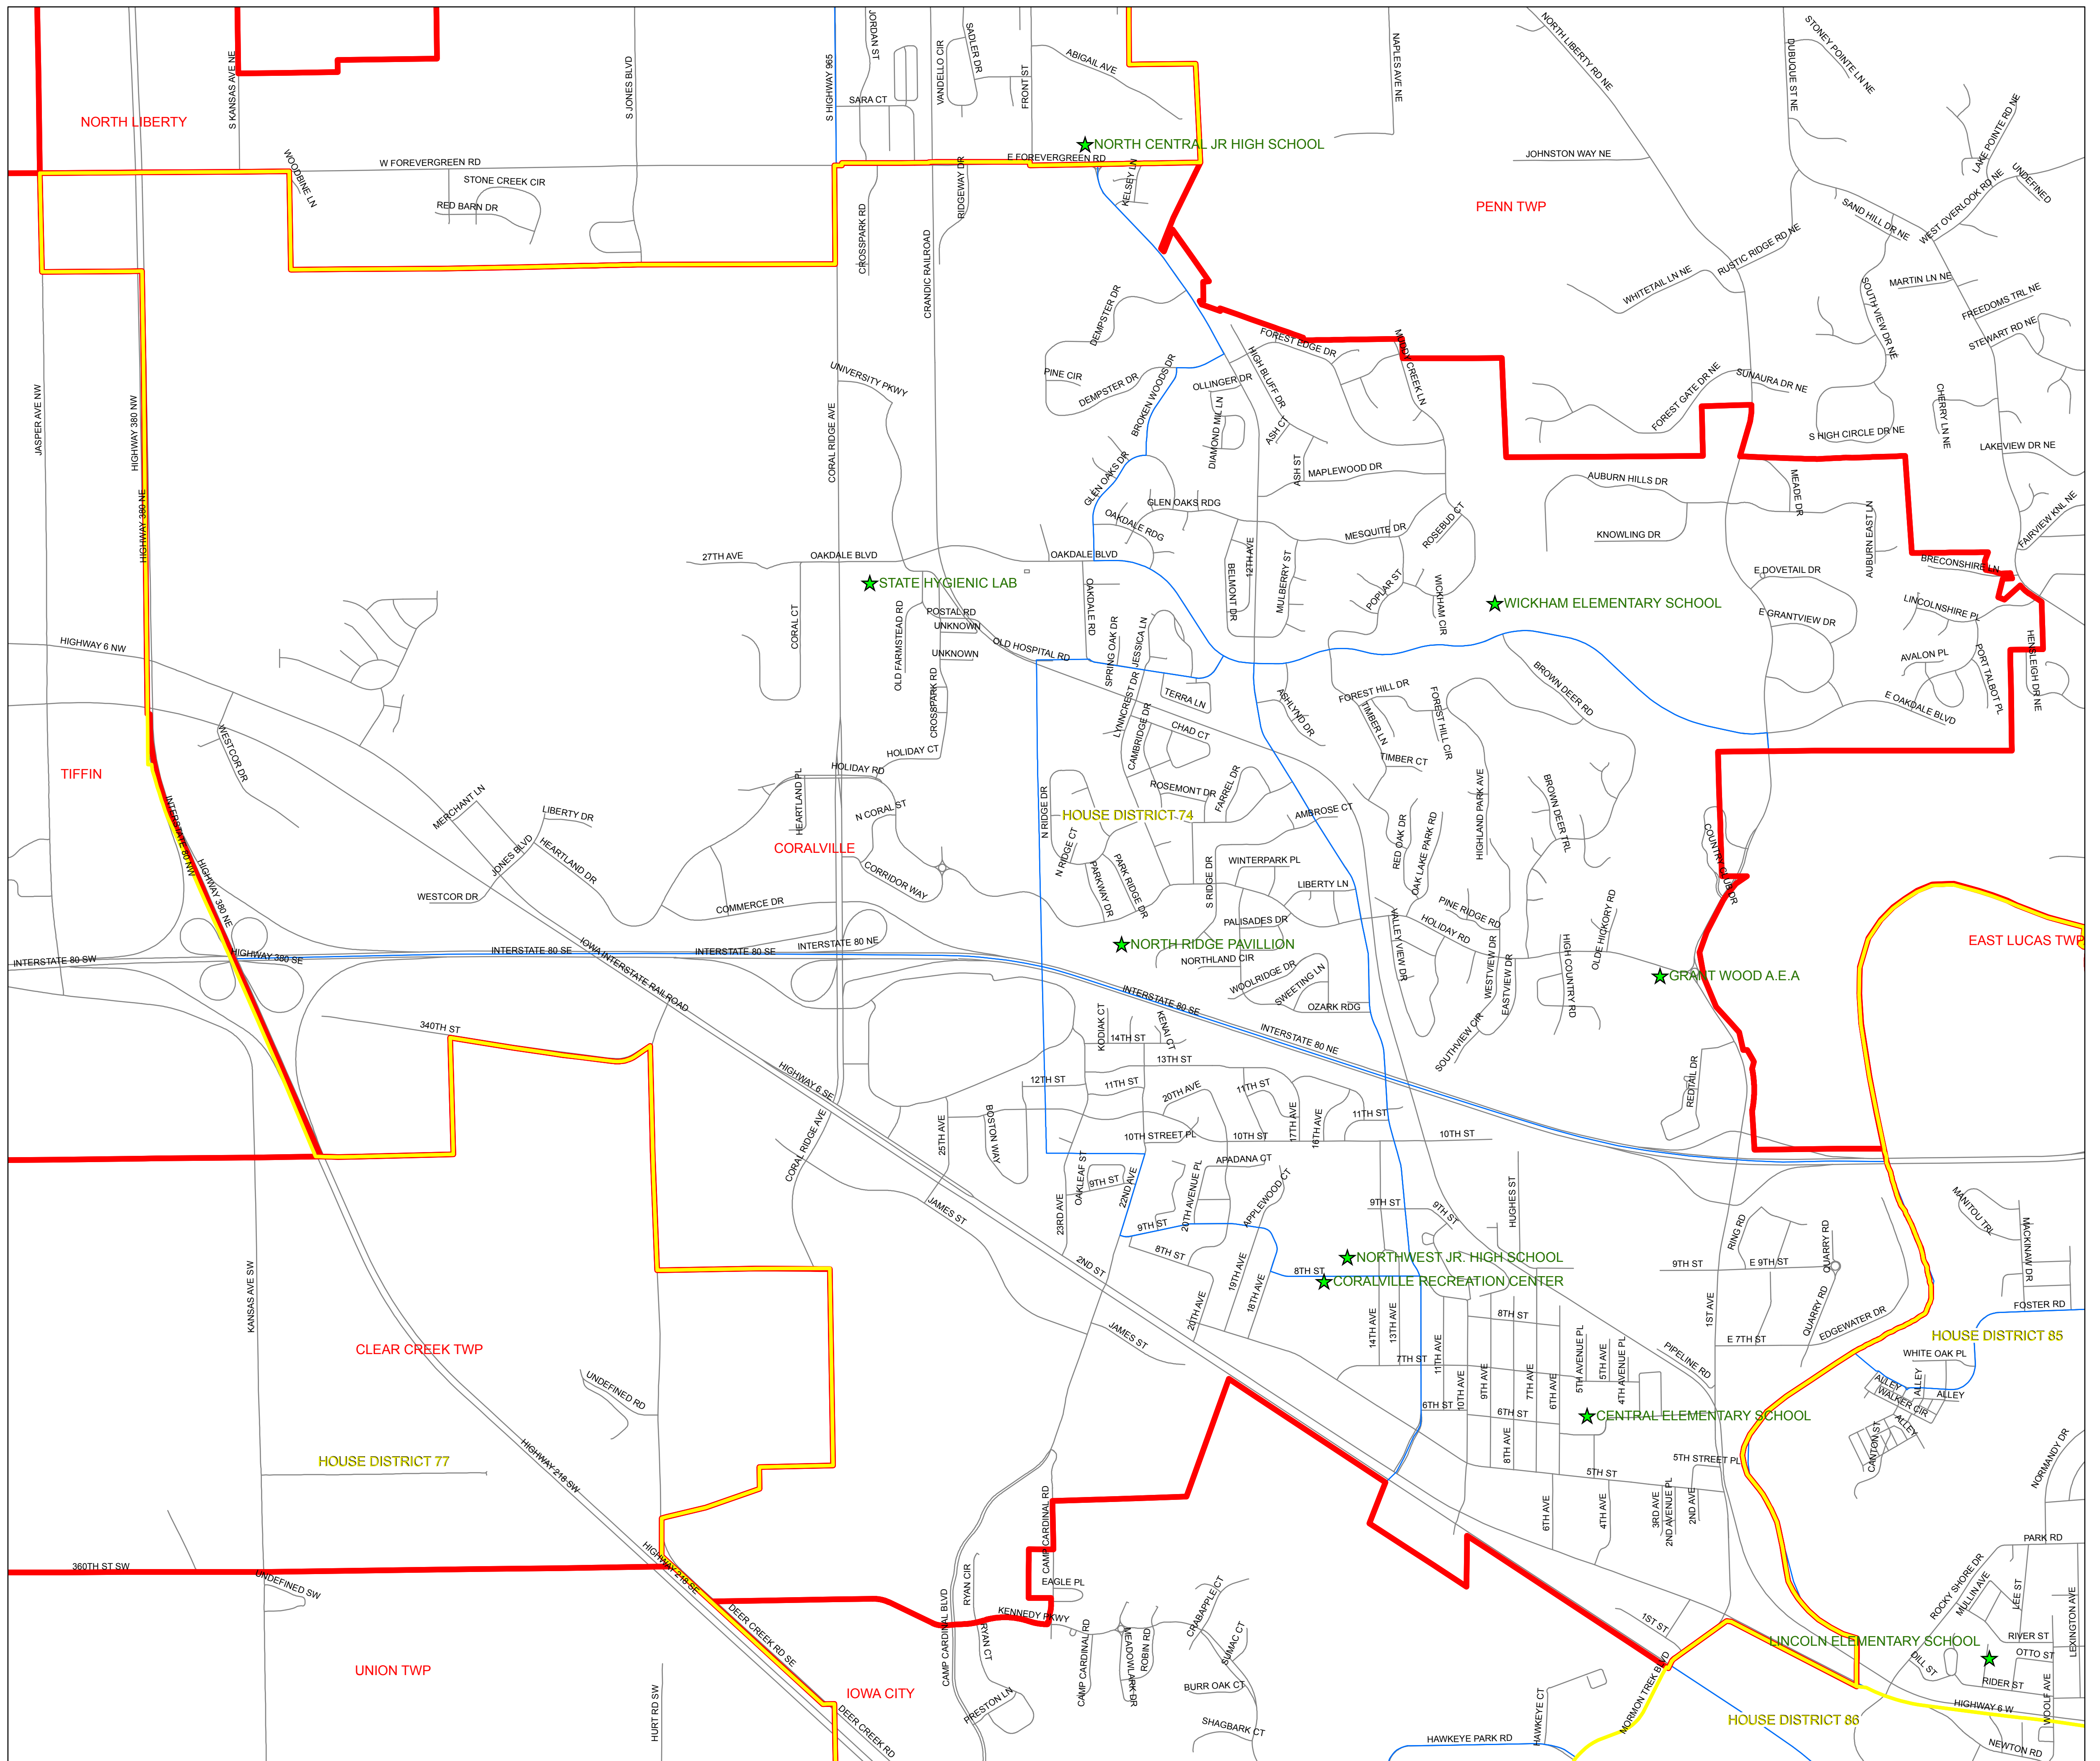

# Coralville Precincts

**Legend**

- ★ sde.GIS.Polling\_Sites
- IA House Districts
- Cities and Townships
- sde.GIS.Precincts\_2011
- Roads and Streets