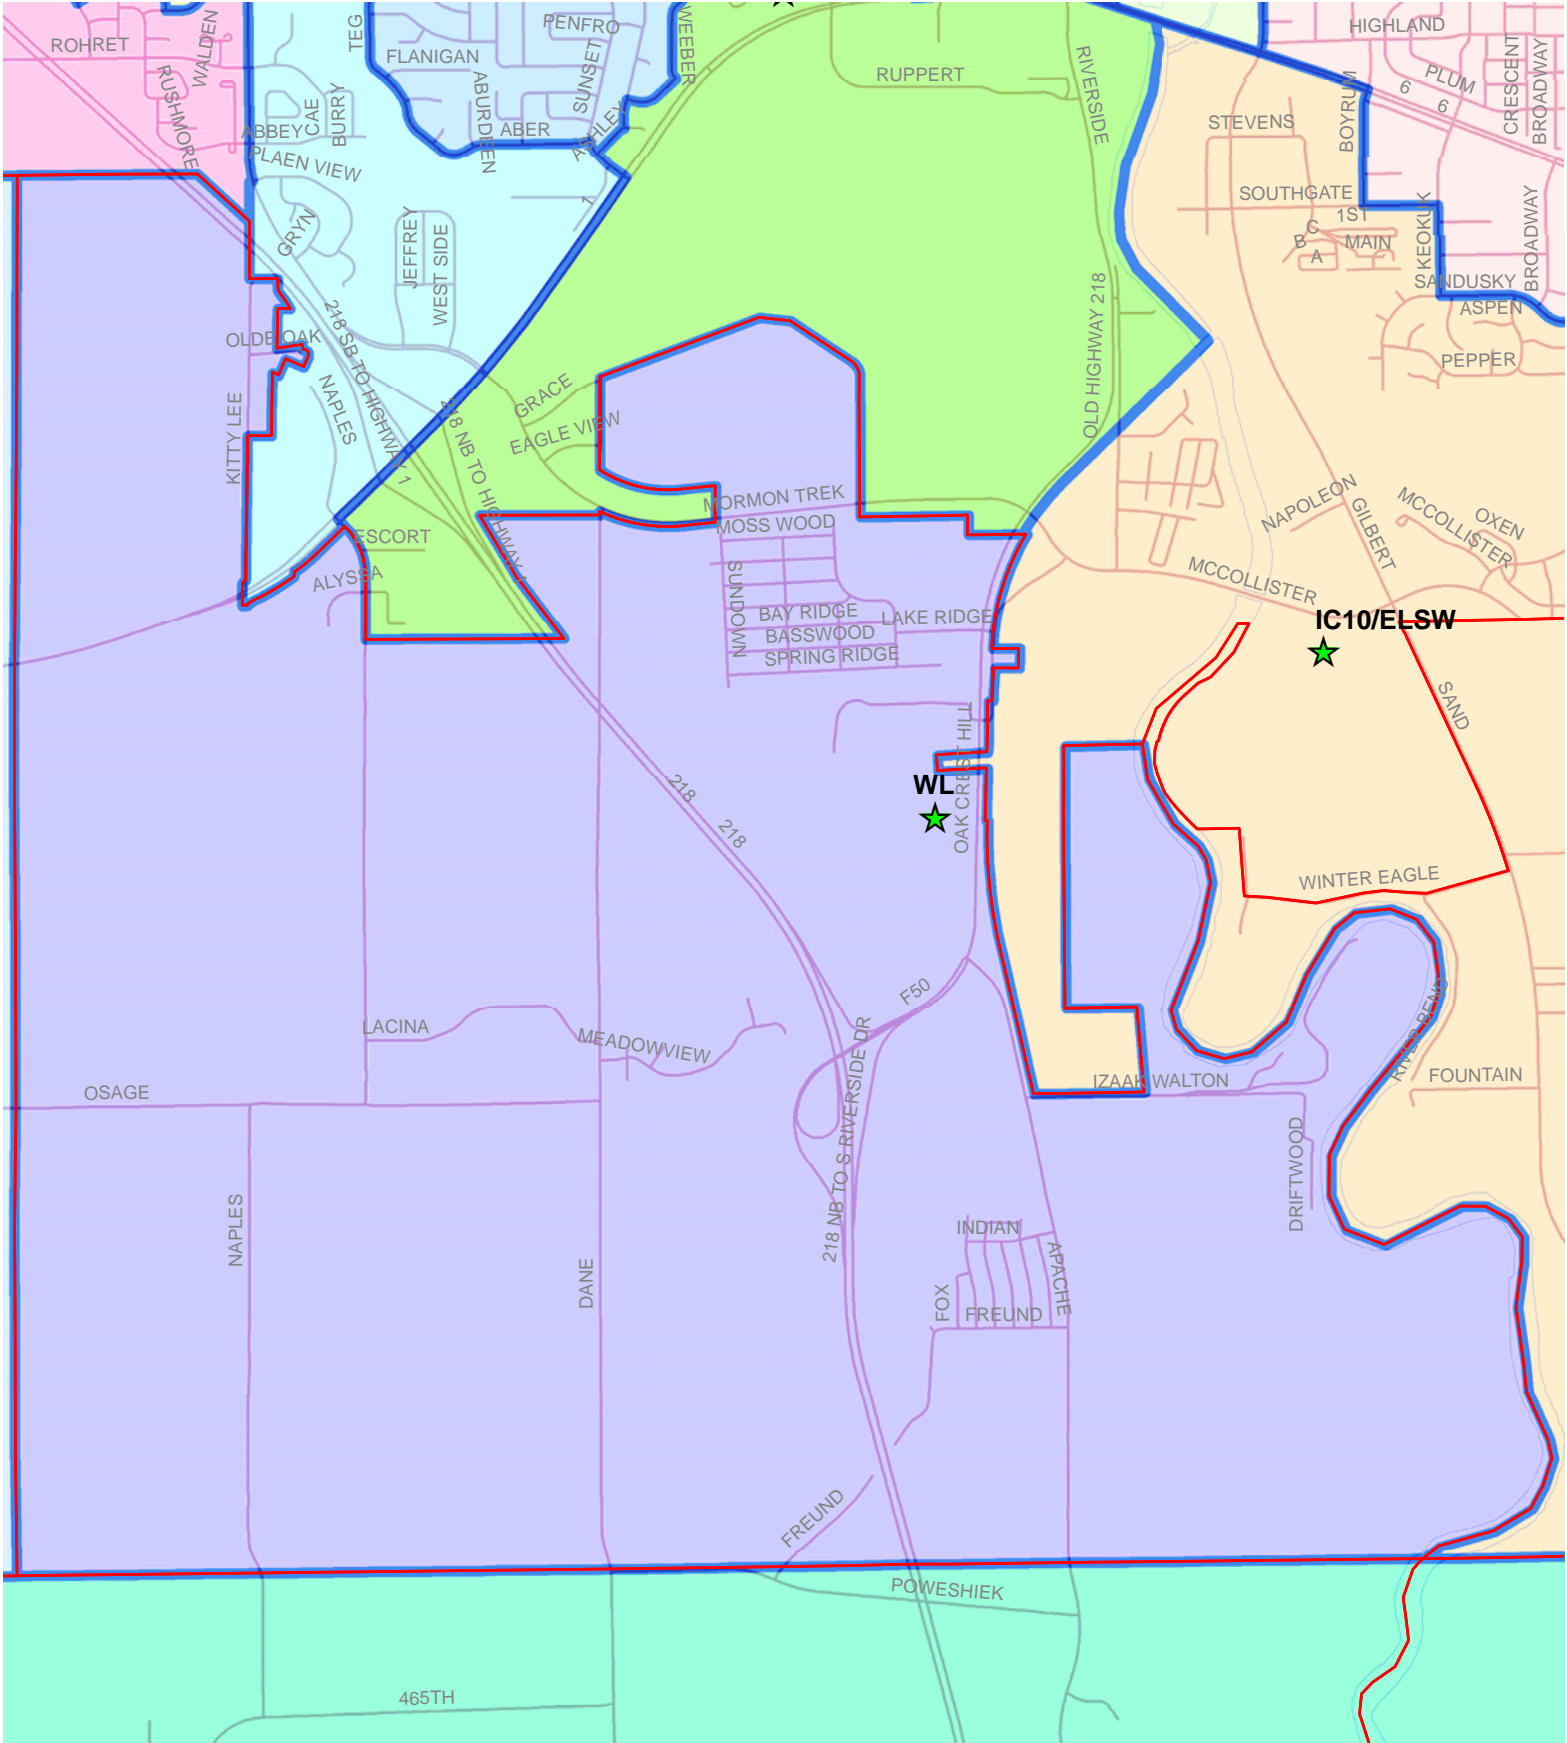

# WEST LUCAS PRECINCT

Vote at: ISU EXTENSION OFFICE, 3109 OLD HWY 218 SW

Produced by Johnson County Auditor's Office  
3/12/2018

**Legend**

- ★ Polling Sites
- City & Township Boundaries
- sde.GIS.Road\_Centerlines
- RIVERS