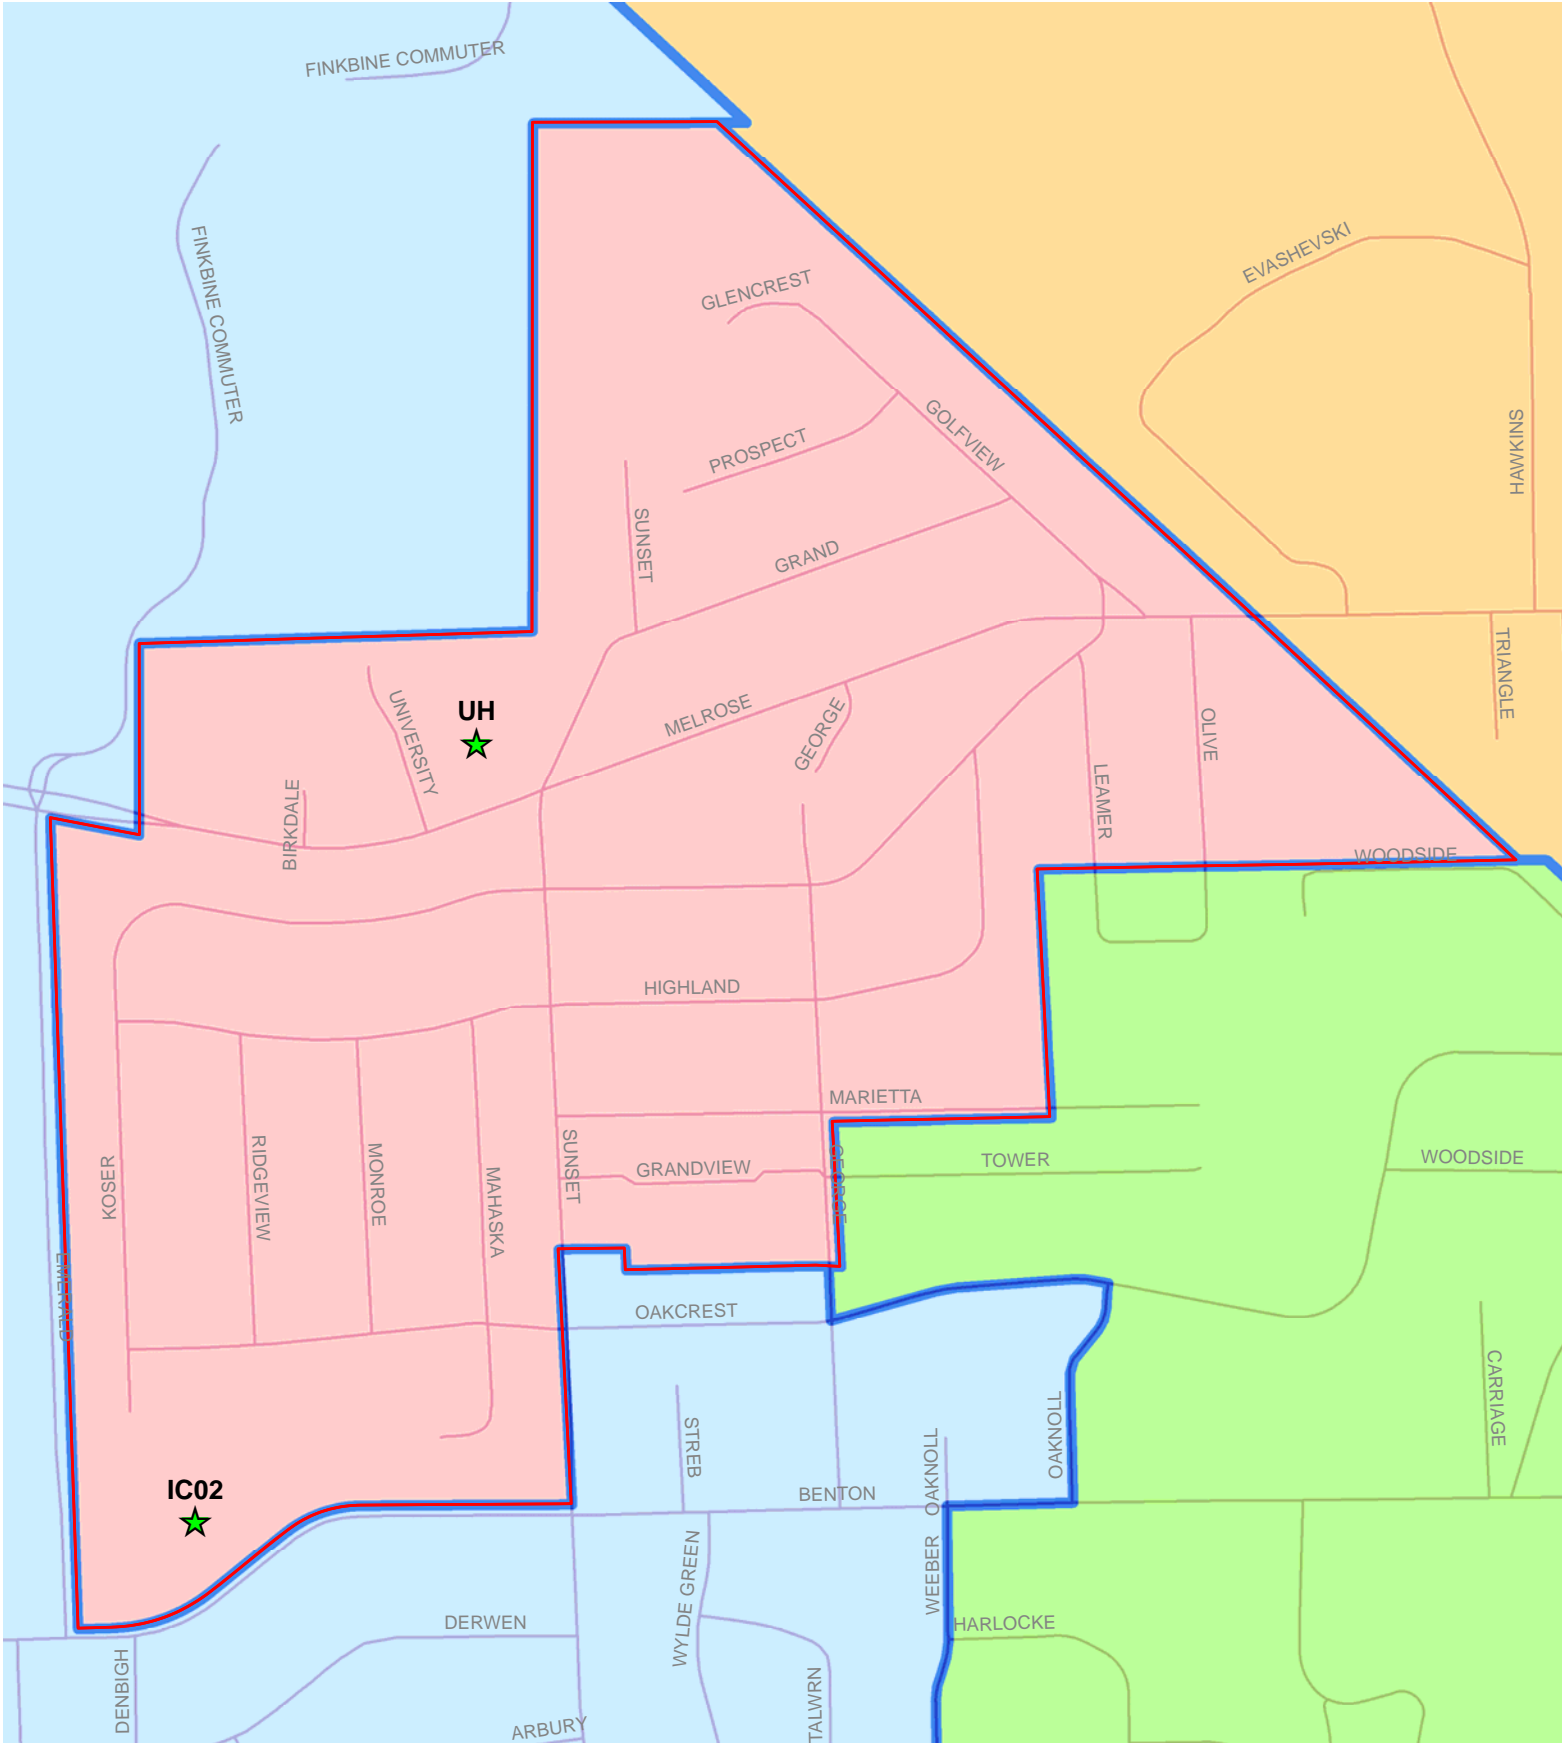

UNIVERSITY HEIGHTS PRECINCT

Vote at: UNIVERSITY HEIGHTS CITY HALL, 1302 MELROSE AVE

Legend

- ★ Polling Sites
- City & Township Boundaries
- sde.GIS.Road_Centerlines
- RIVERS