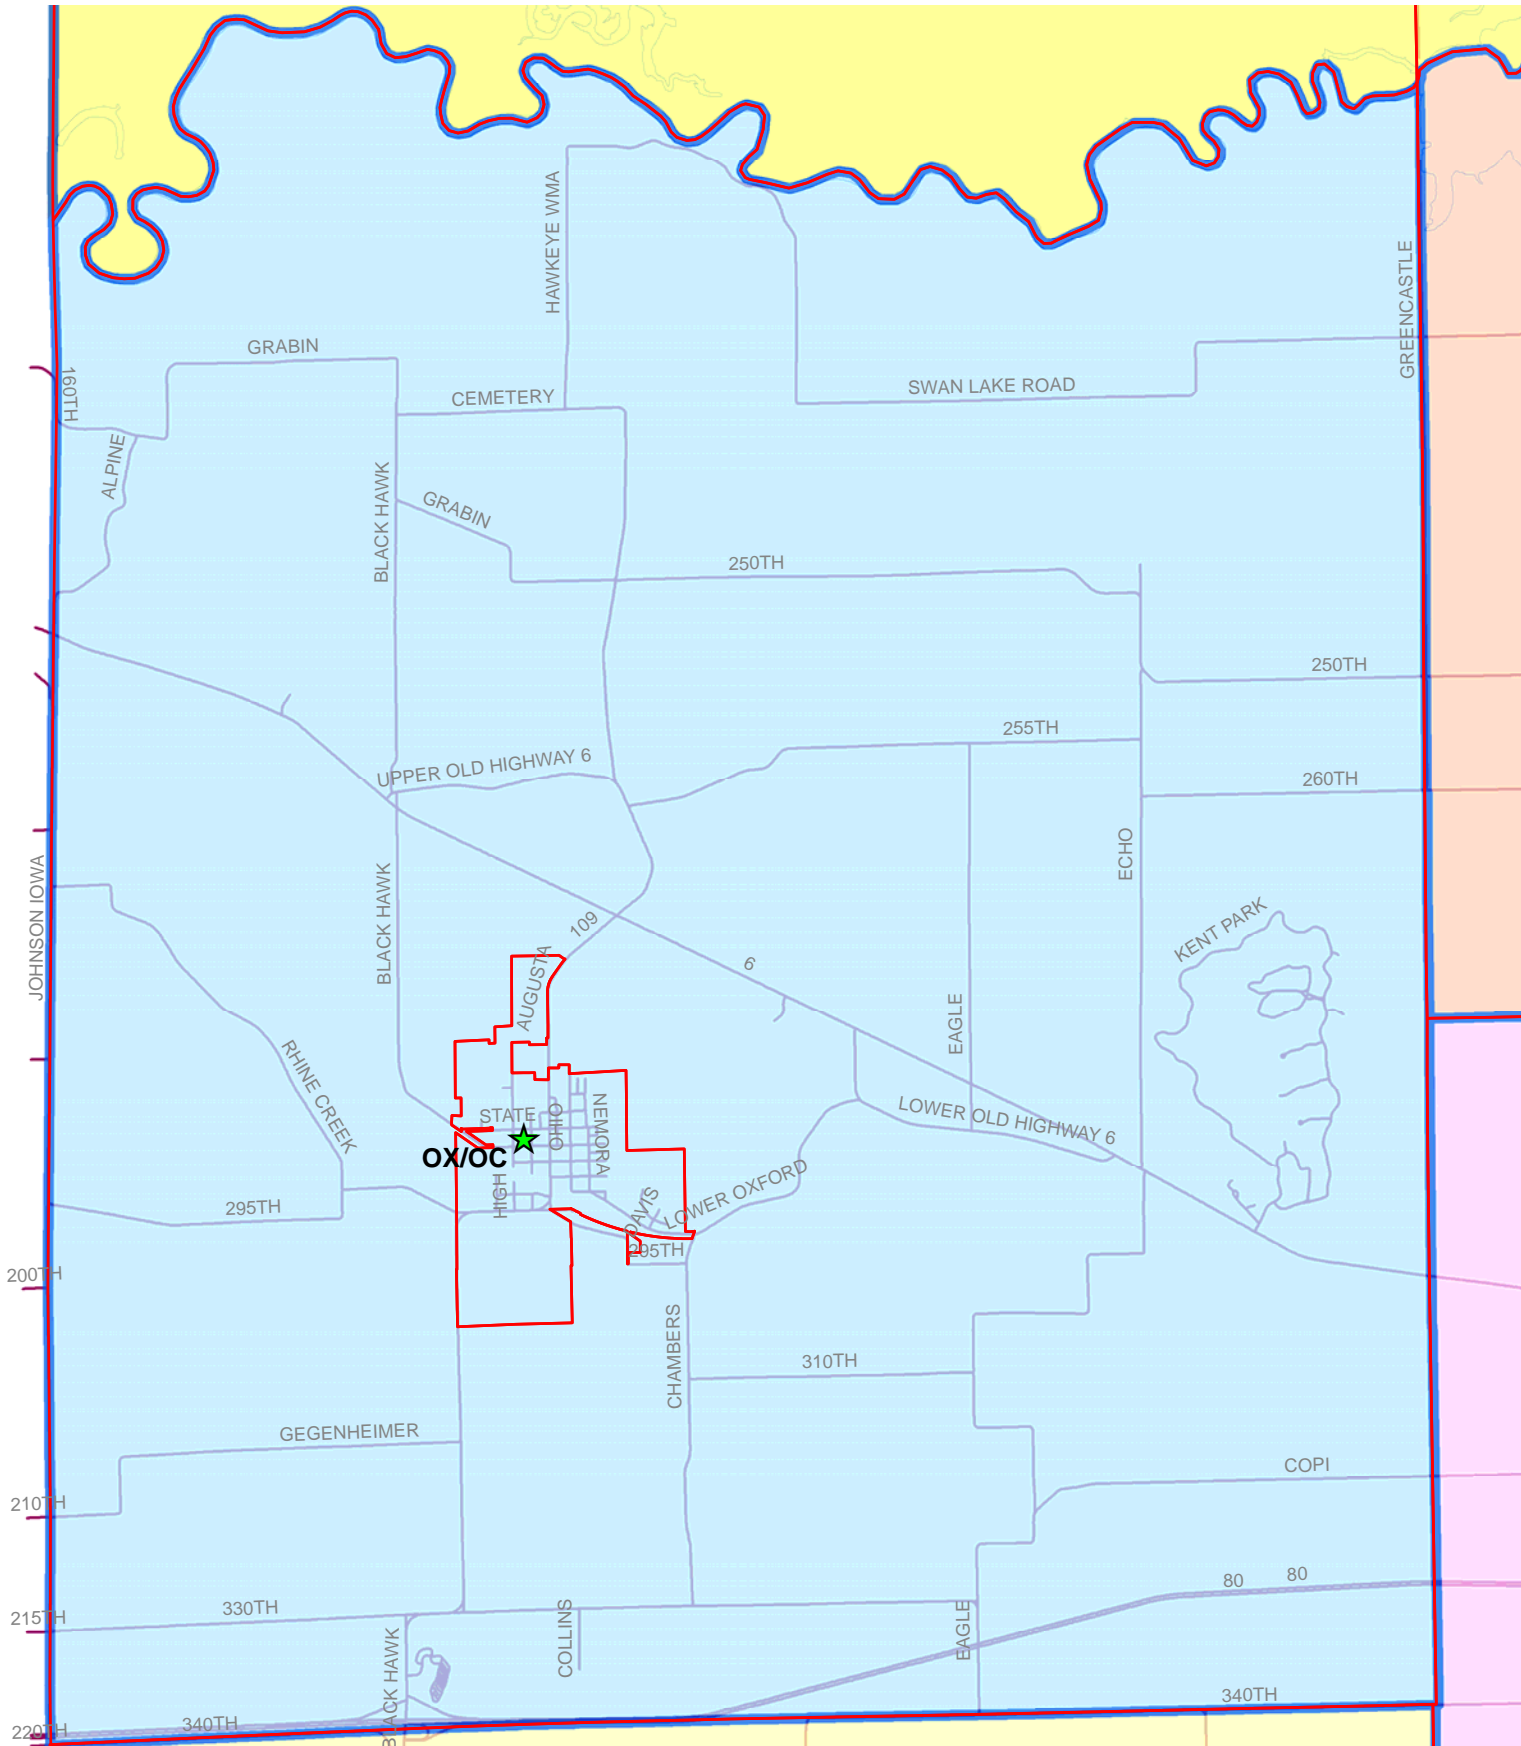

OXFORD-OXFORD PRECINCT

Vote at: CLEAR CREEK ELEMENTARY, 230 W WILSON ST

Legend

- ★ Polling Sites
- City & Township Boundaries
- sde.GIS.Road_Centerlines
- RIVERS