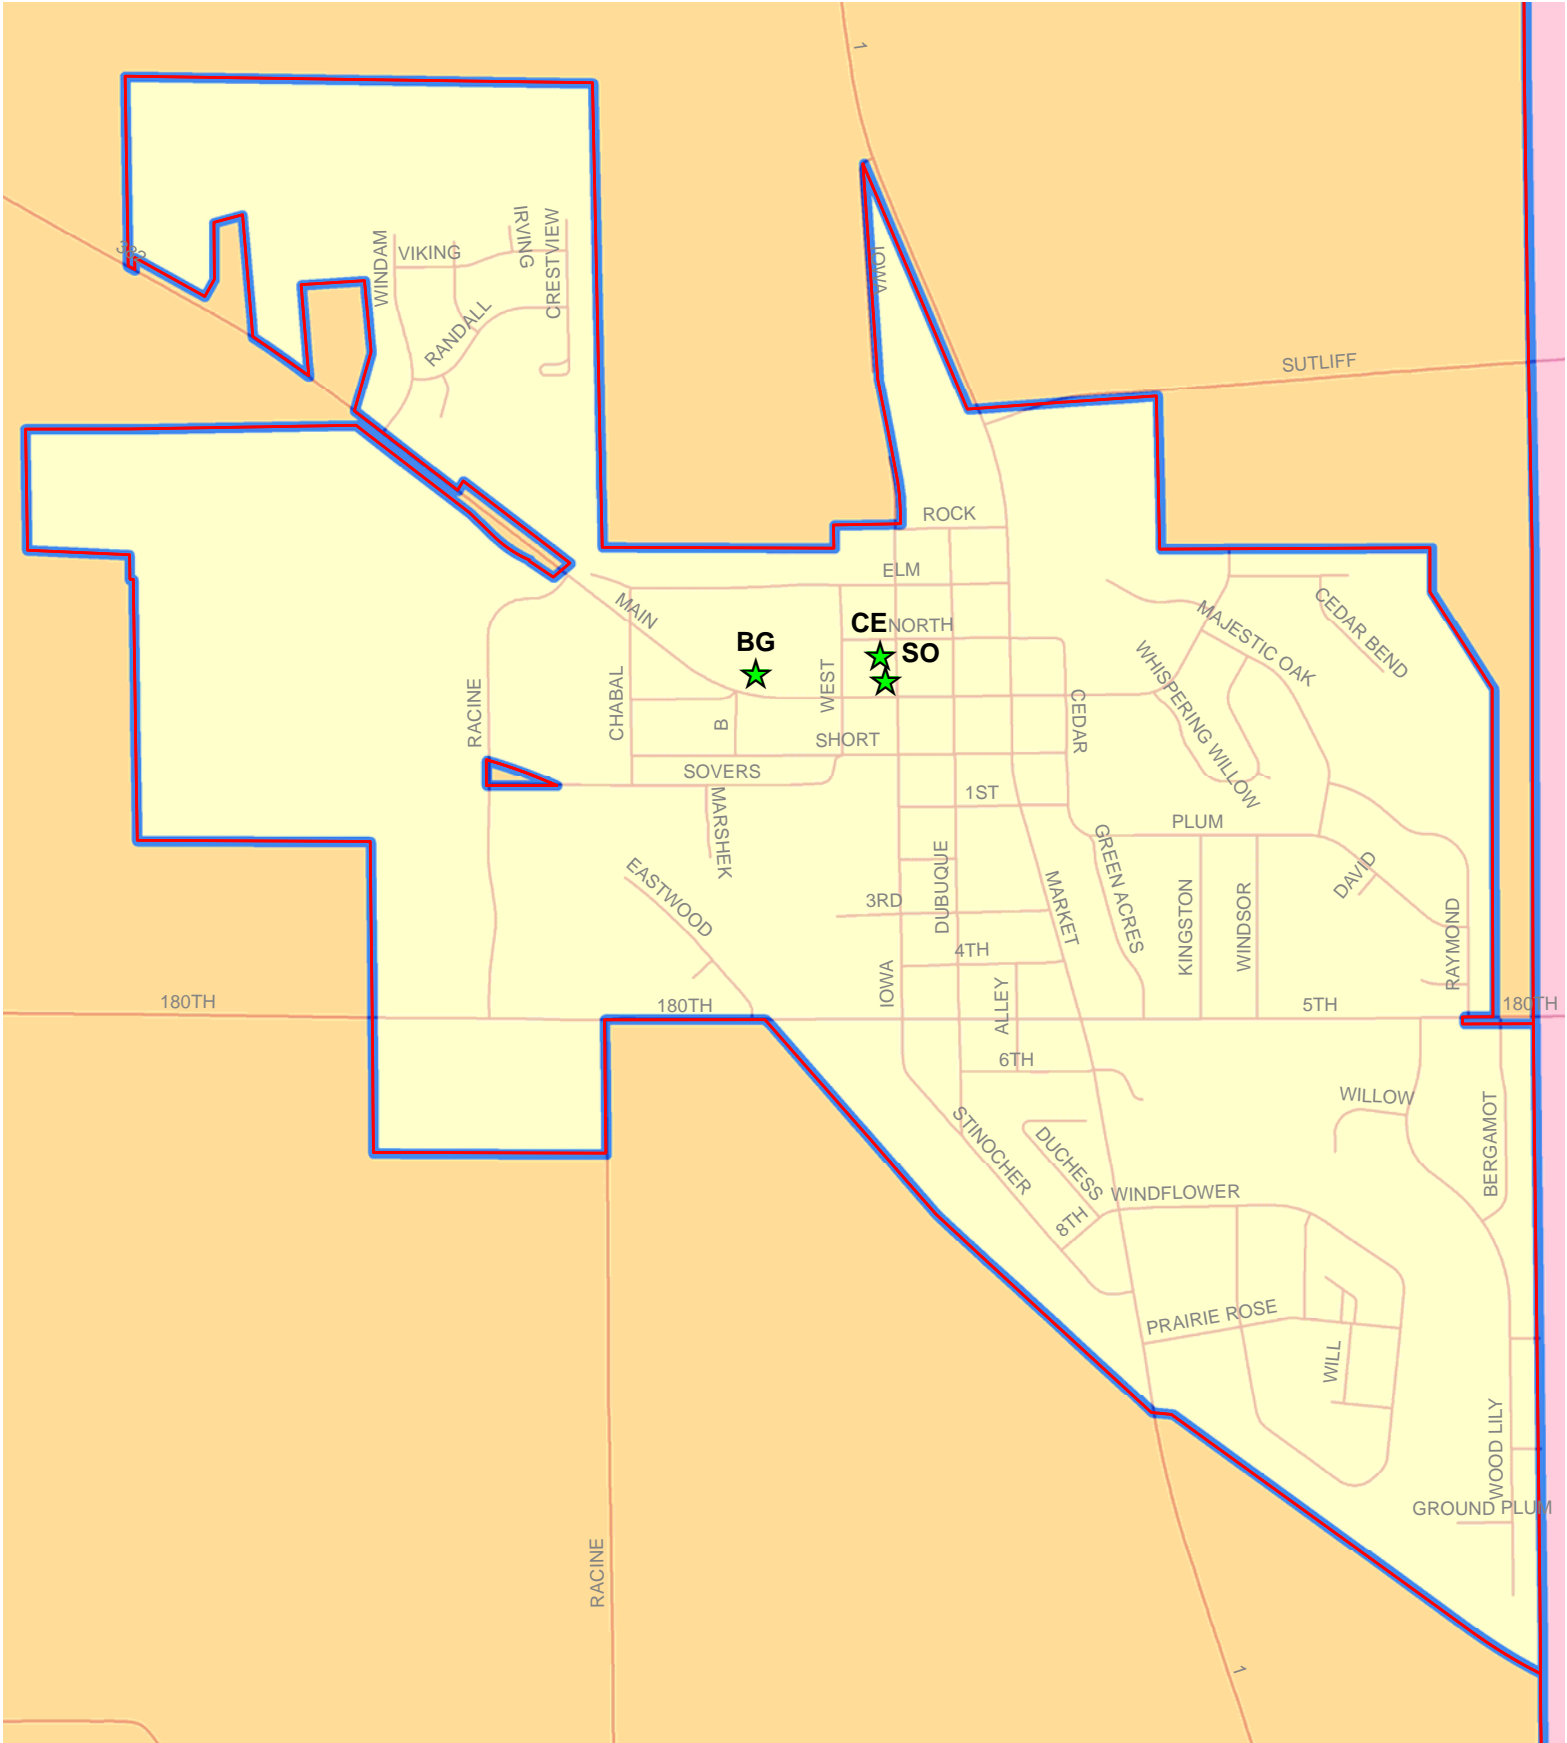

SOLOM PRECINCT

Vote at: SOLOM CITY HALL, 101 N IOWA ST

Produced by Johnson County Auditor's Office
3/12/2018

Legend

- ★ Polling Sites
- City & Township Boundaries
- sde.GIS.Road_Centerlines
- RIVERS