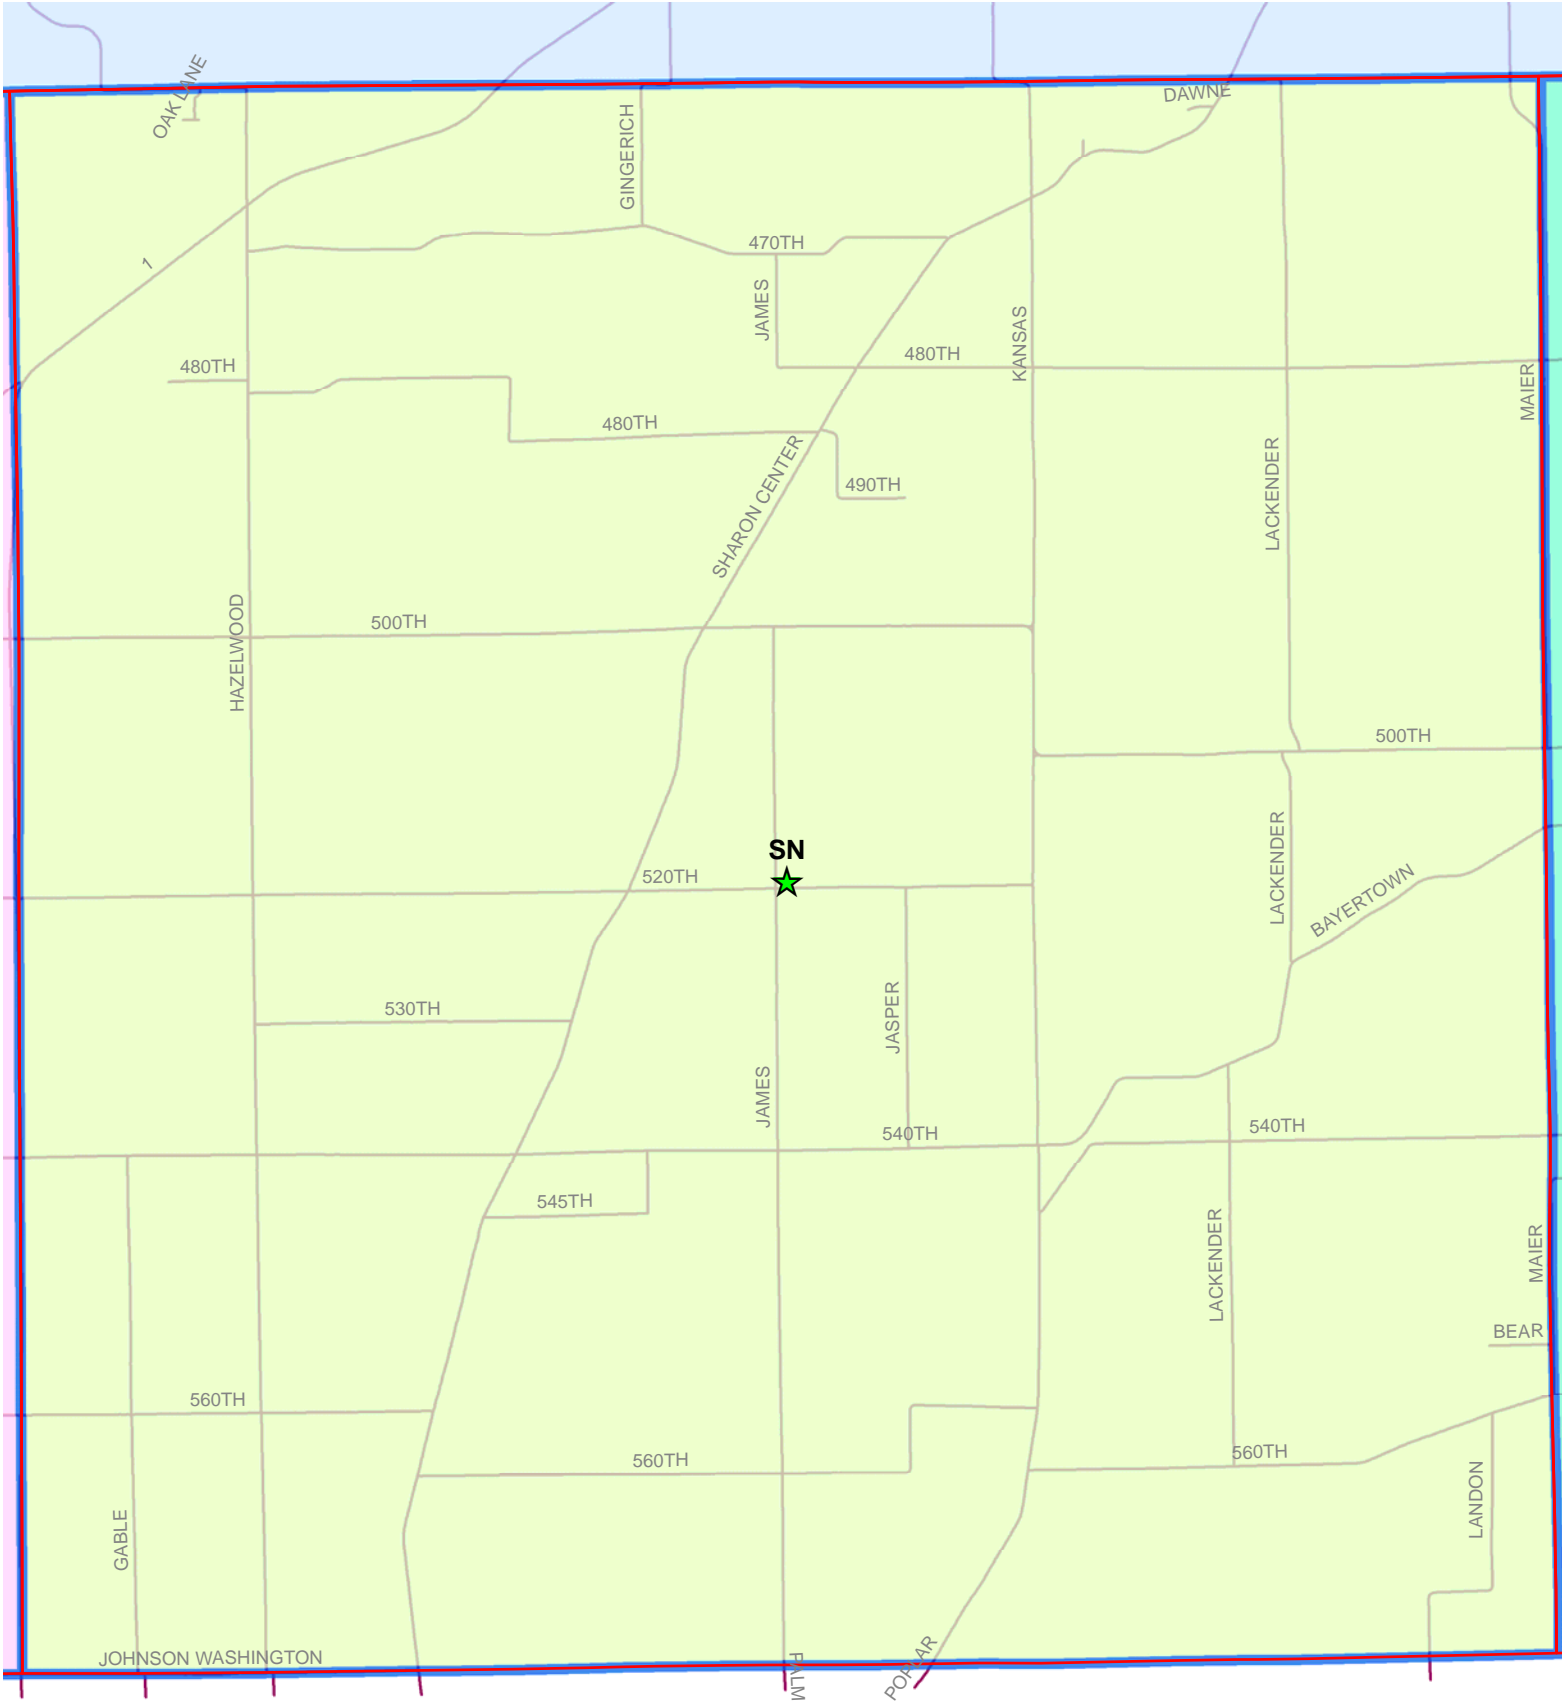

SHARON PRECINCT

Vote at: SHARON CENTER METHODIST CHURCH, 2804 520TH ST SW

Produced by Johnson County Auditor's Office
3/12/2018

Legend

- Polling Sites
- City & Township Boundaries
- sde.GIS.Road_Centerlines
- RIVERS