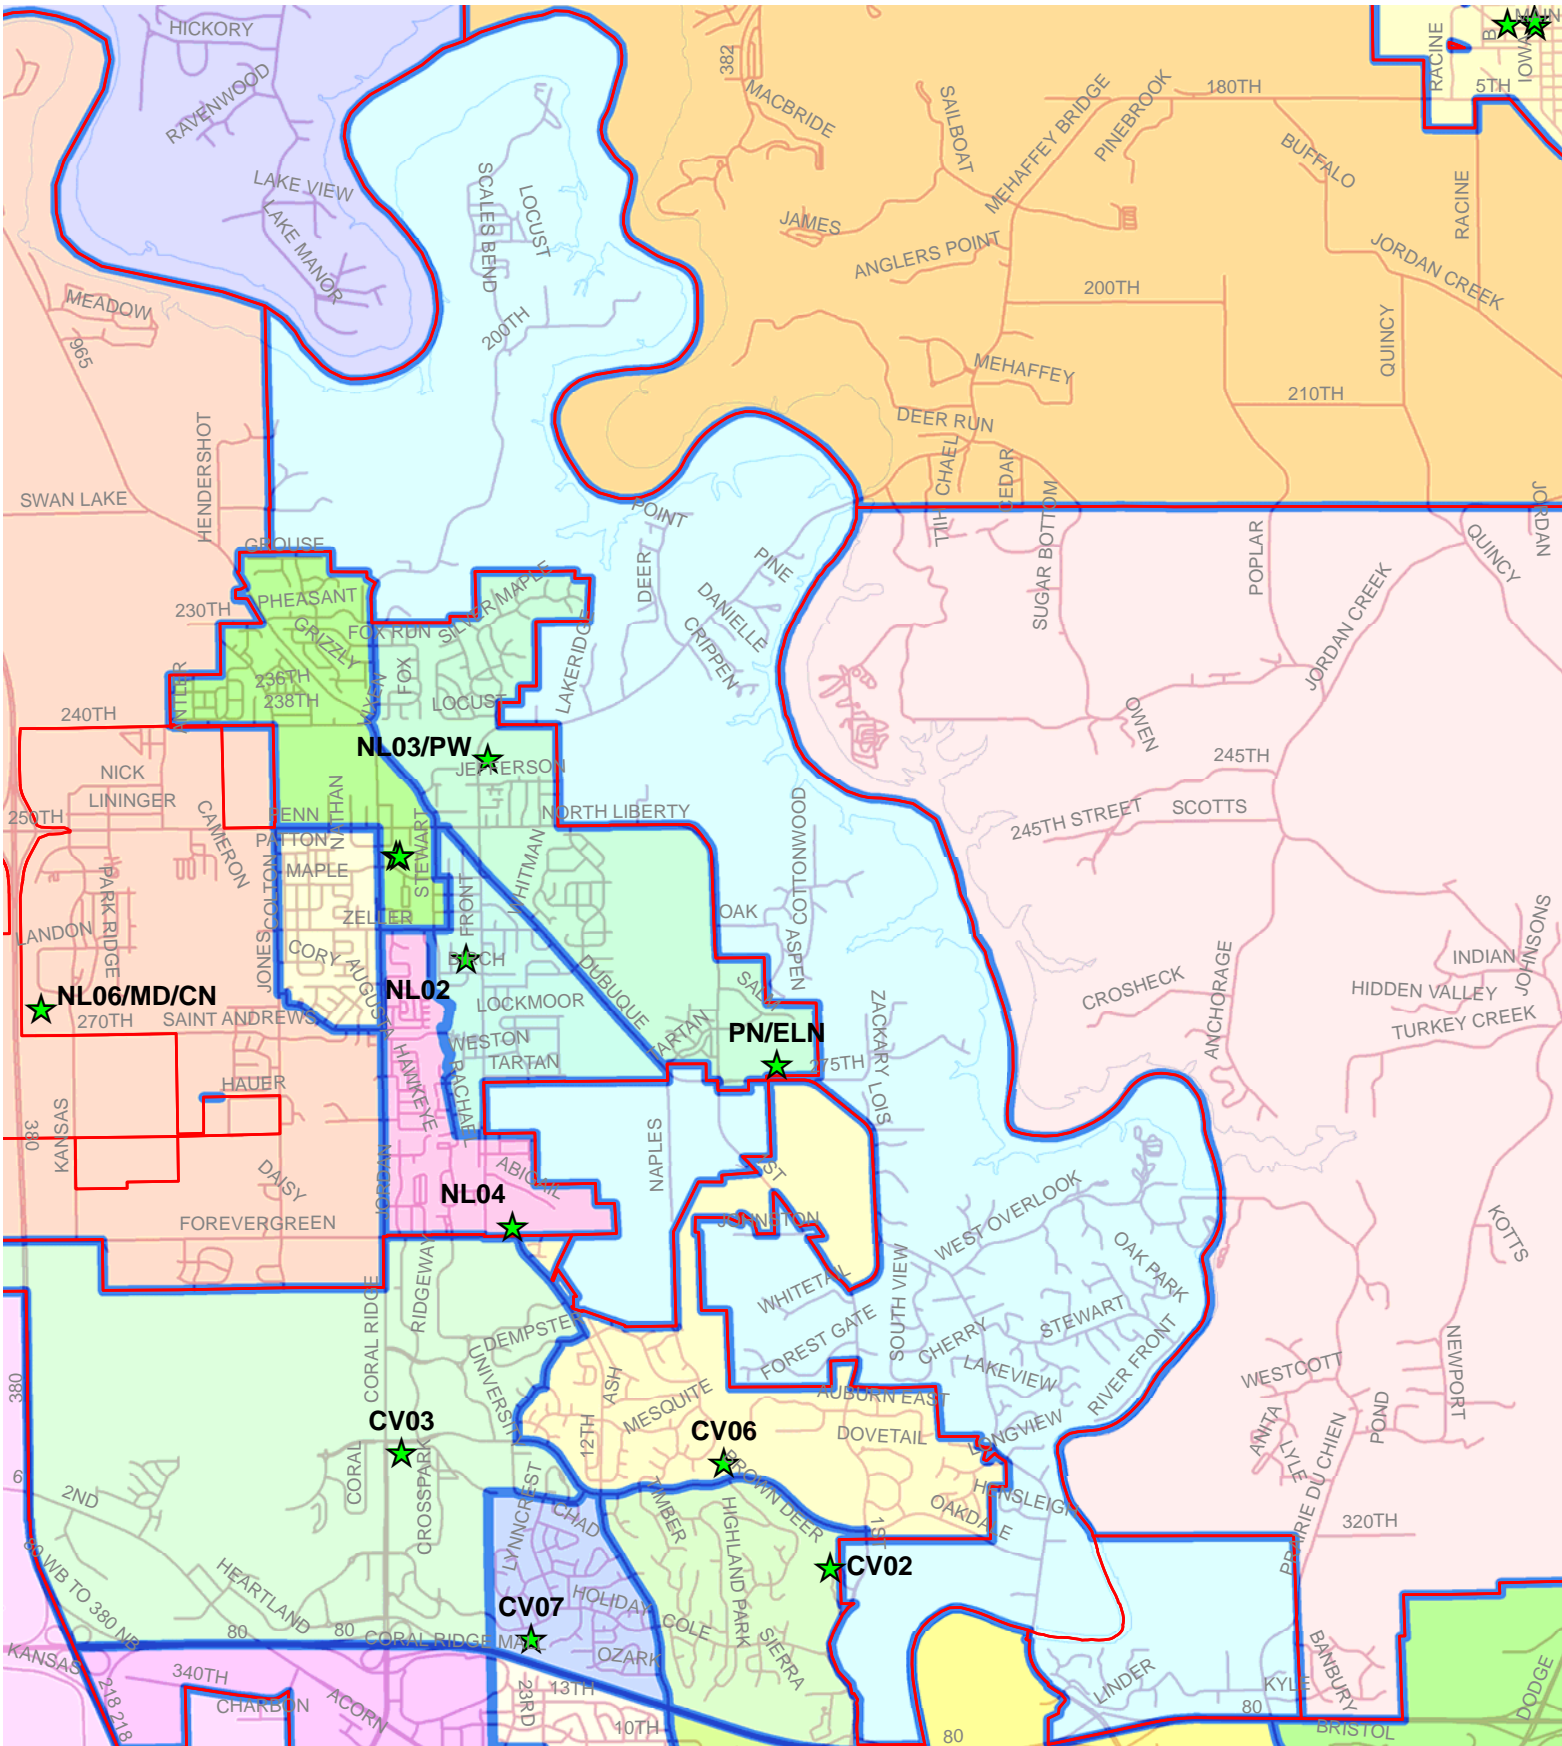

# PENN-EAST LUCAS NORTH PRECINCT

Vote at: LIBERTY HIGH SCHOOL, 1400 S DUBUQUE ST

0 2,850 5,700 11,400 Feet

1 inch = 4,988 feet

Produced by Johnson County Auditor's Office  
3/12/2018

**Legend**

- Polling Sites
- City & Township Boundaries
- sde.GIS.Road\_Centerlines
- RIVERS