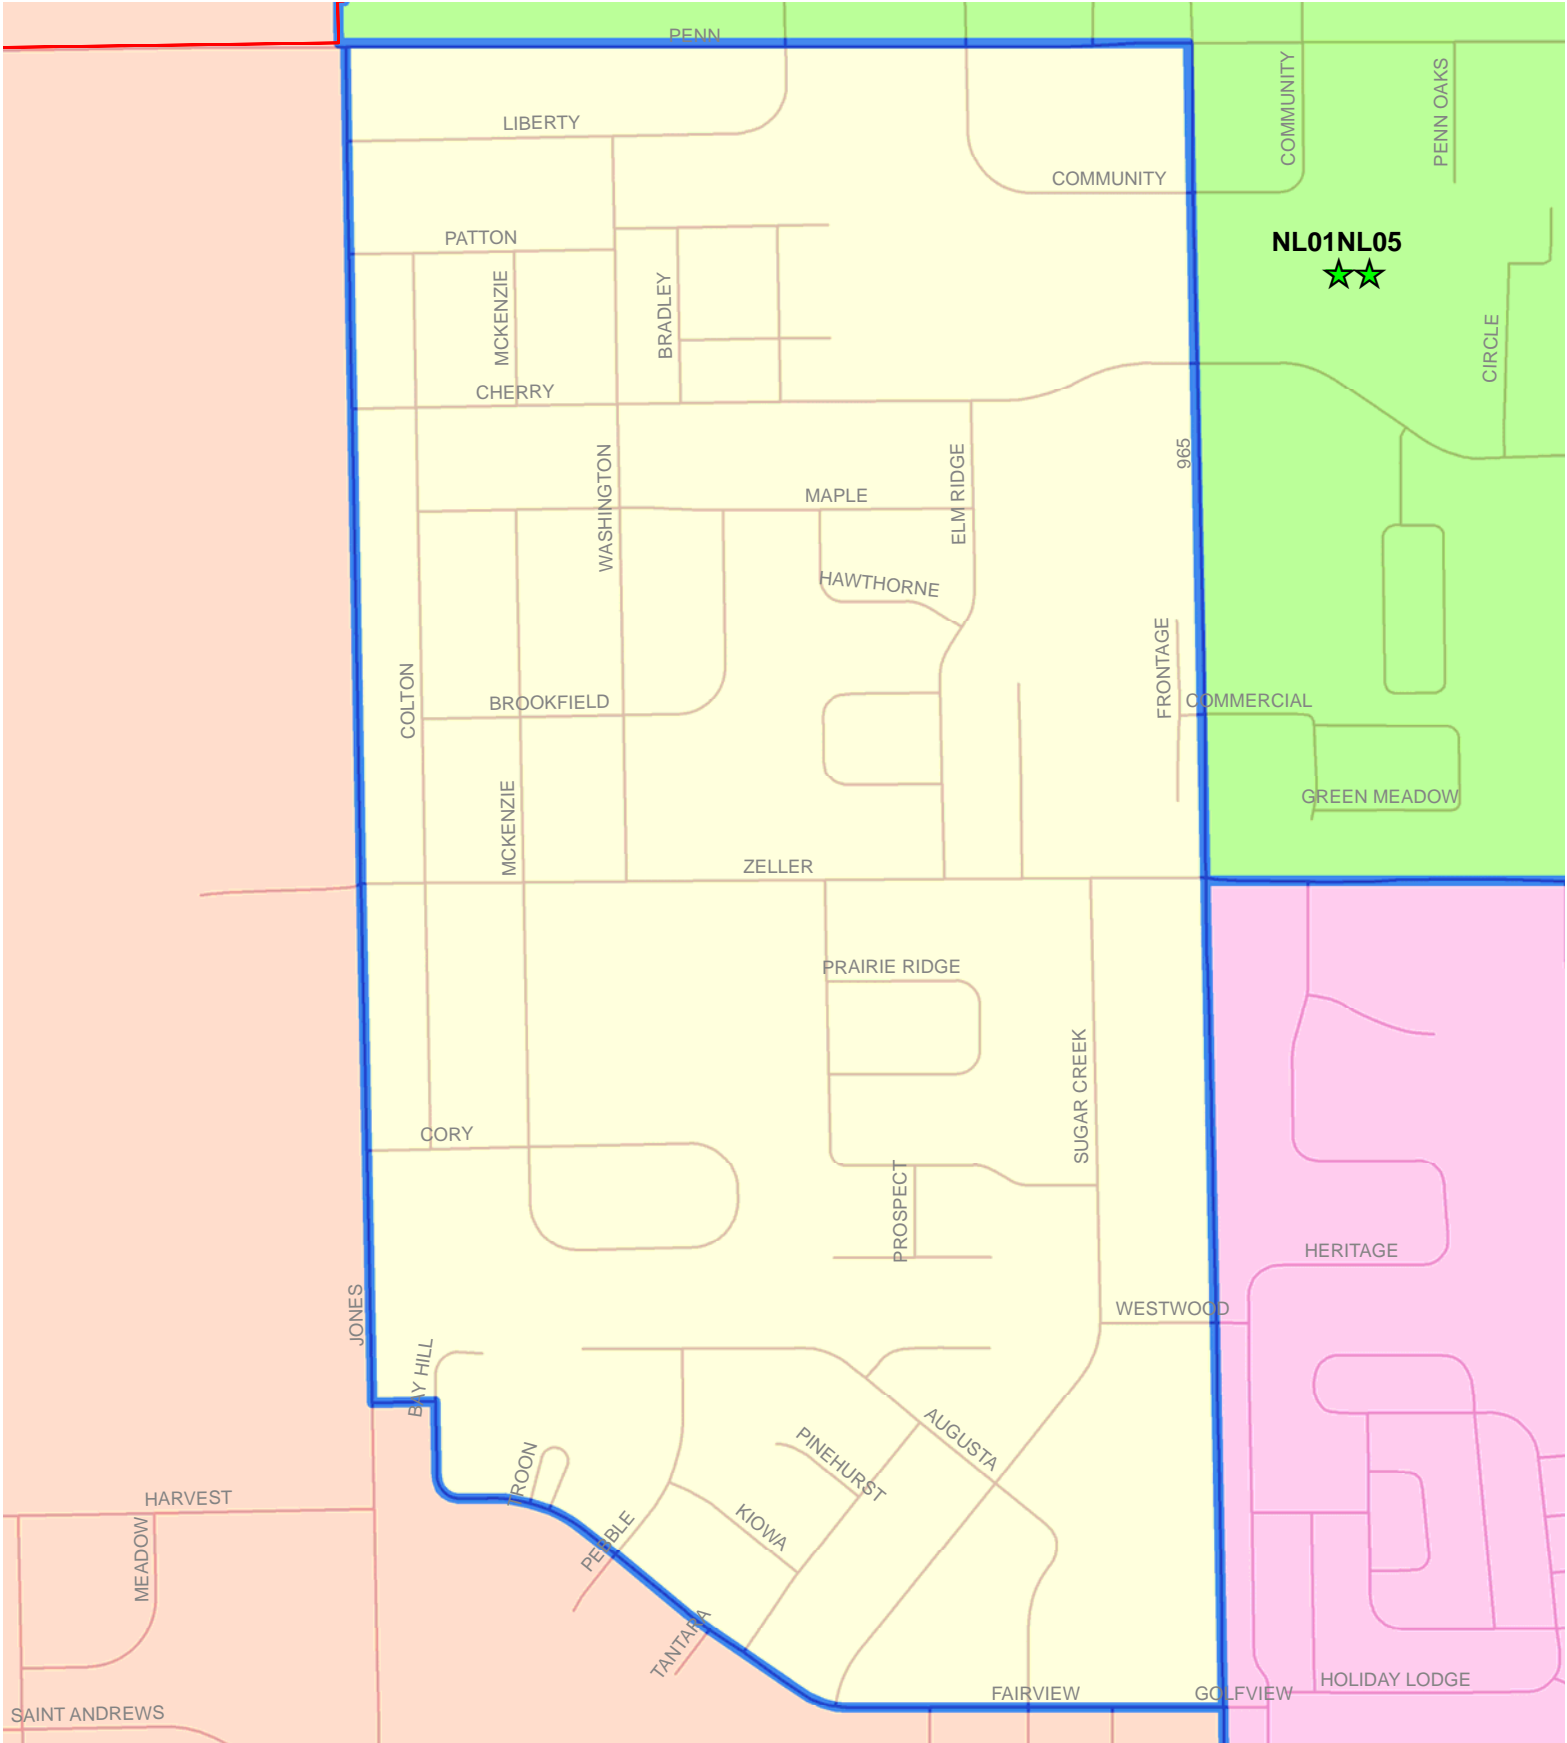

# NORTH LIBERTY 05 PRECINCT

Vote at: NORTH LIBERTY REC CENTER, 520 W CHERRY ST

Legend	
	Polling Sites
	City & Township Boundaries
	sde.GIS.Road_Centerlines
	RIVERS