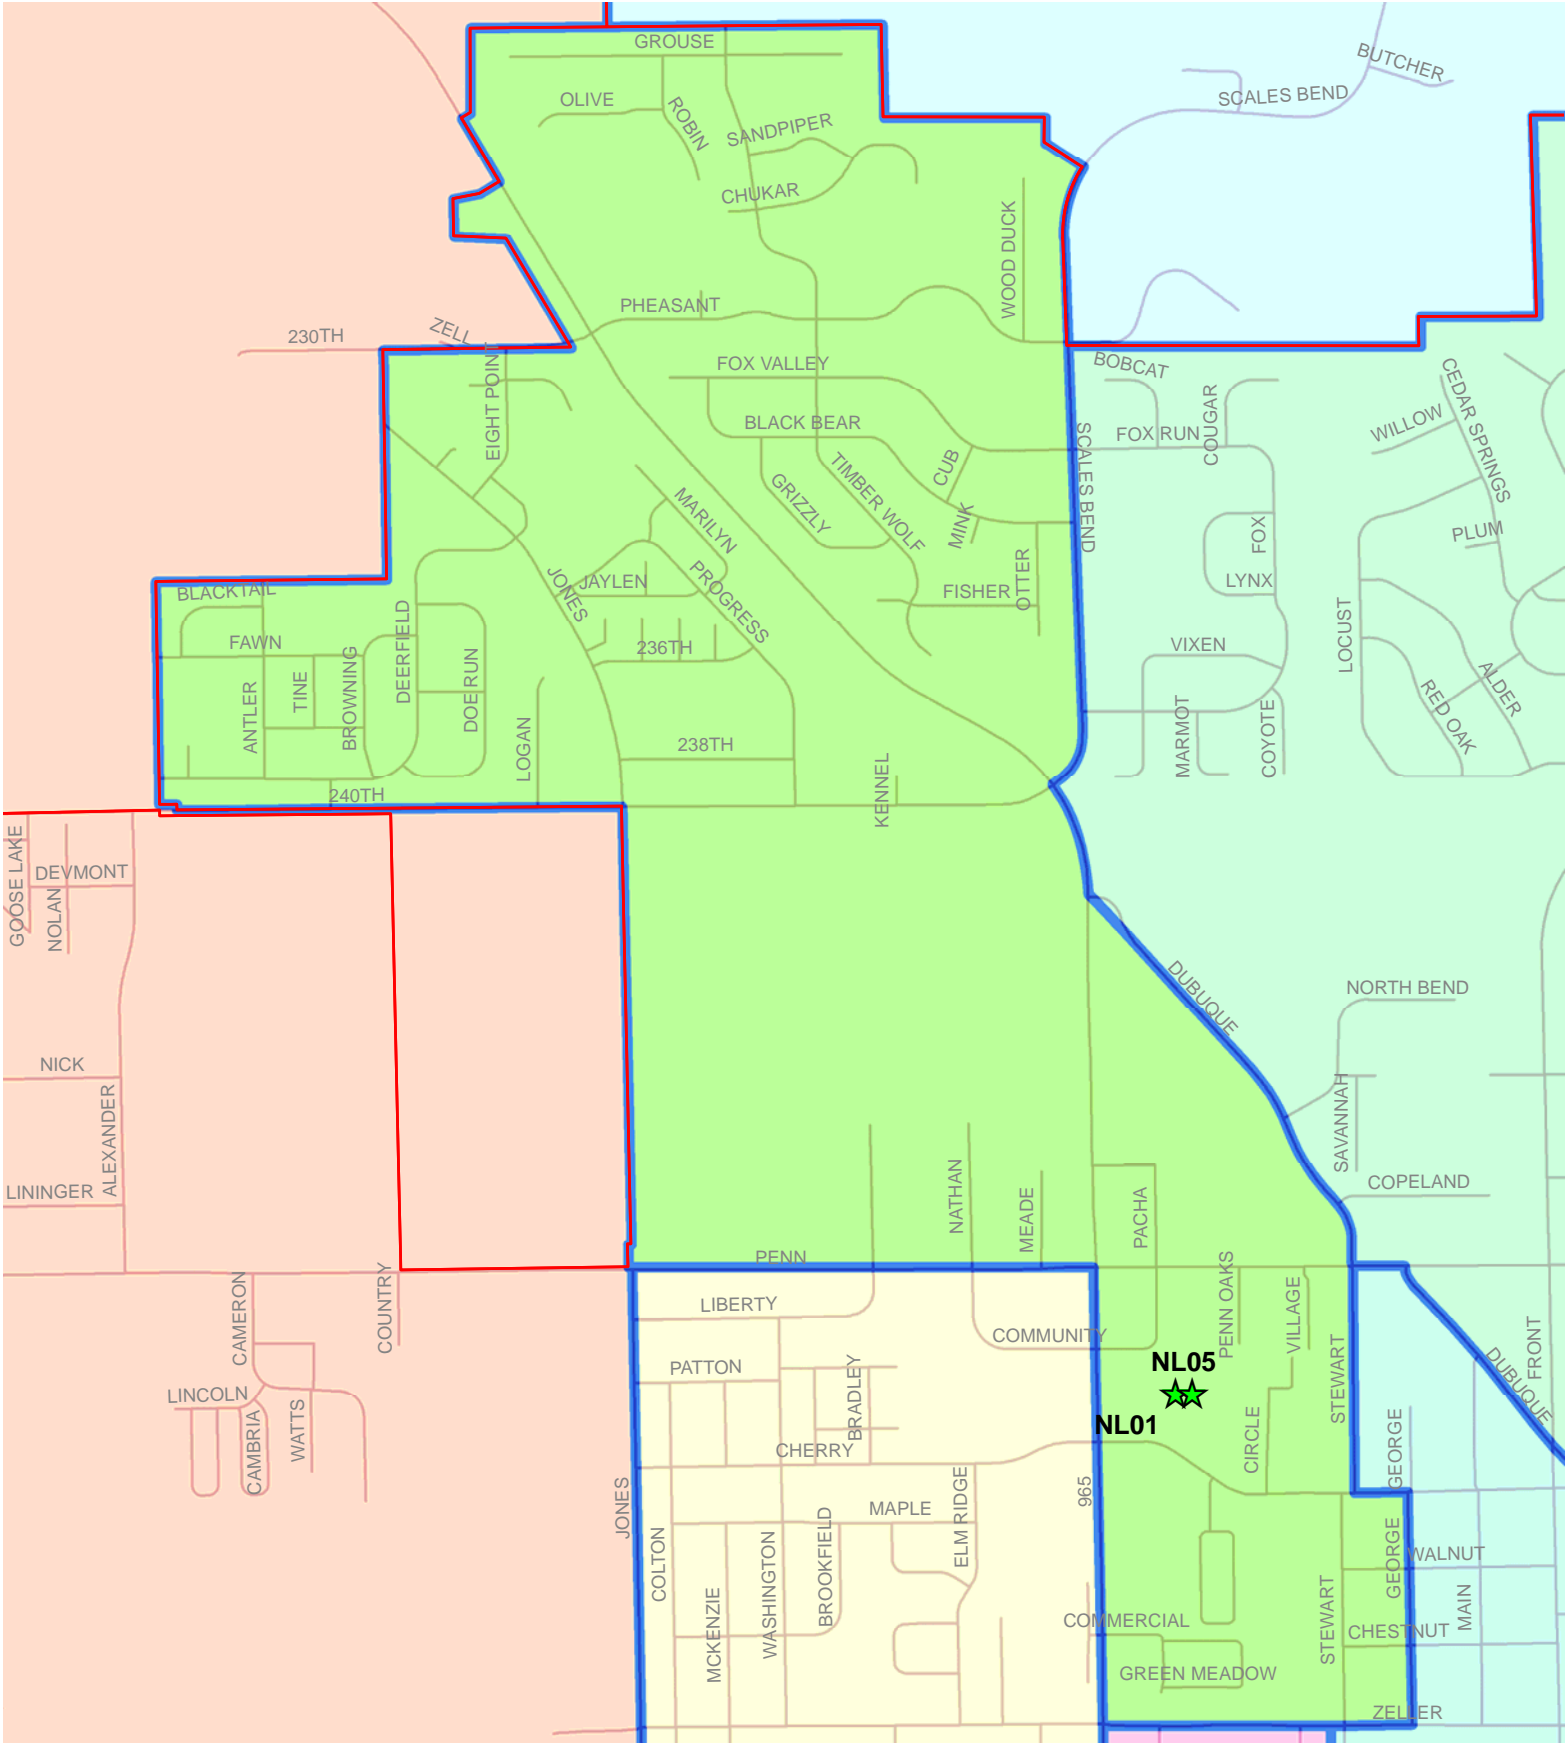

NORTH LIBERTY 01 PRECINCT

Vote at: NORTH LIBERTY REC CENTER, 520 W CHERRY ST

Legend

- Polling Sites
- City & Township Boundaries
- sde.GIS.Road_Centerlines
- RIVERS