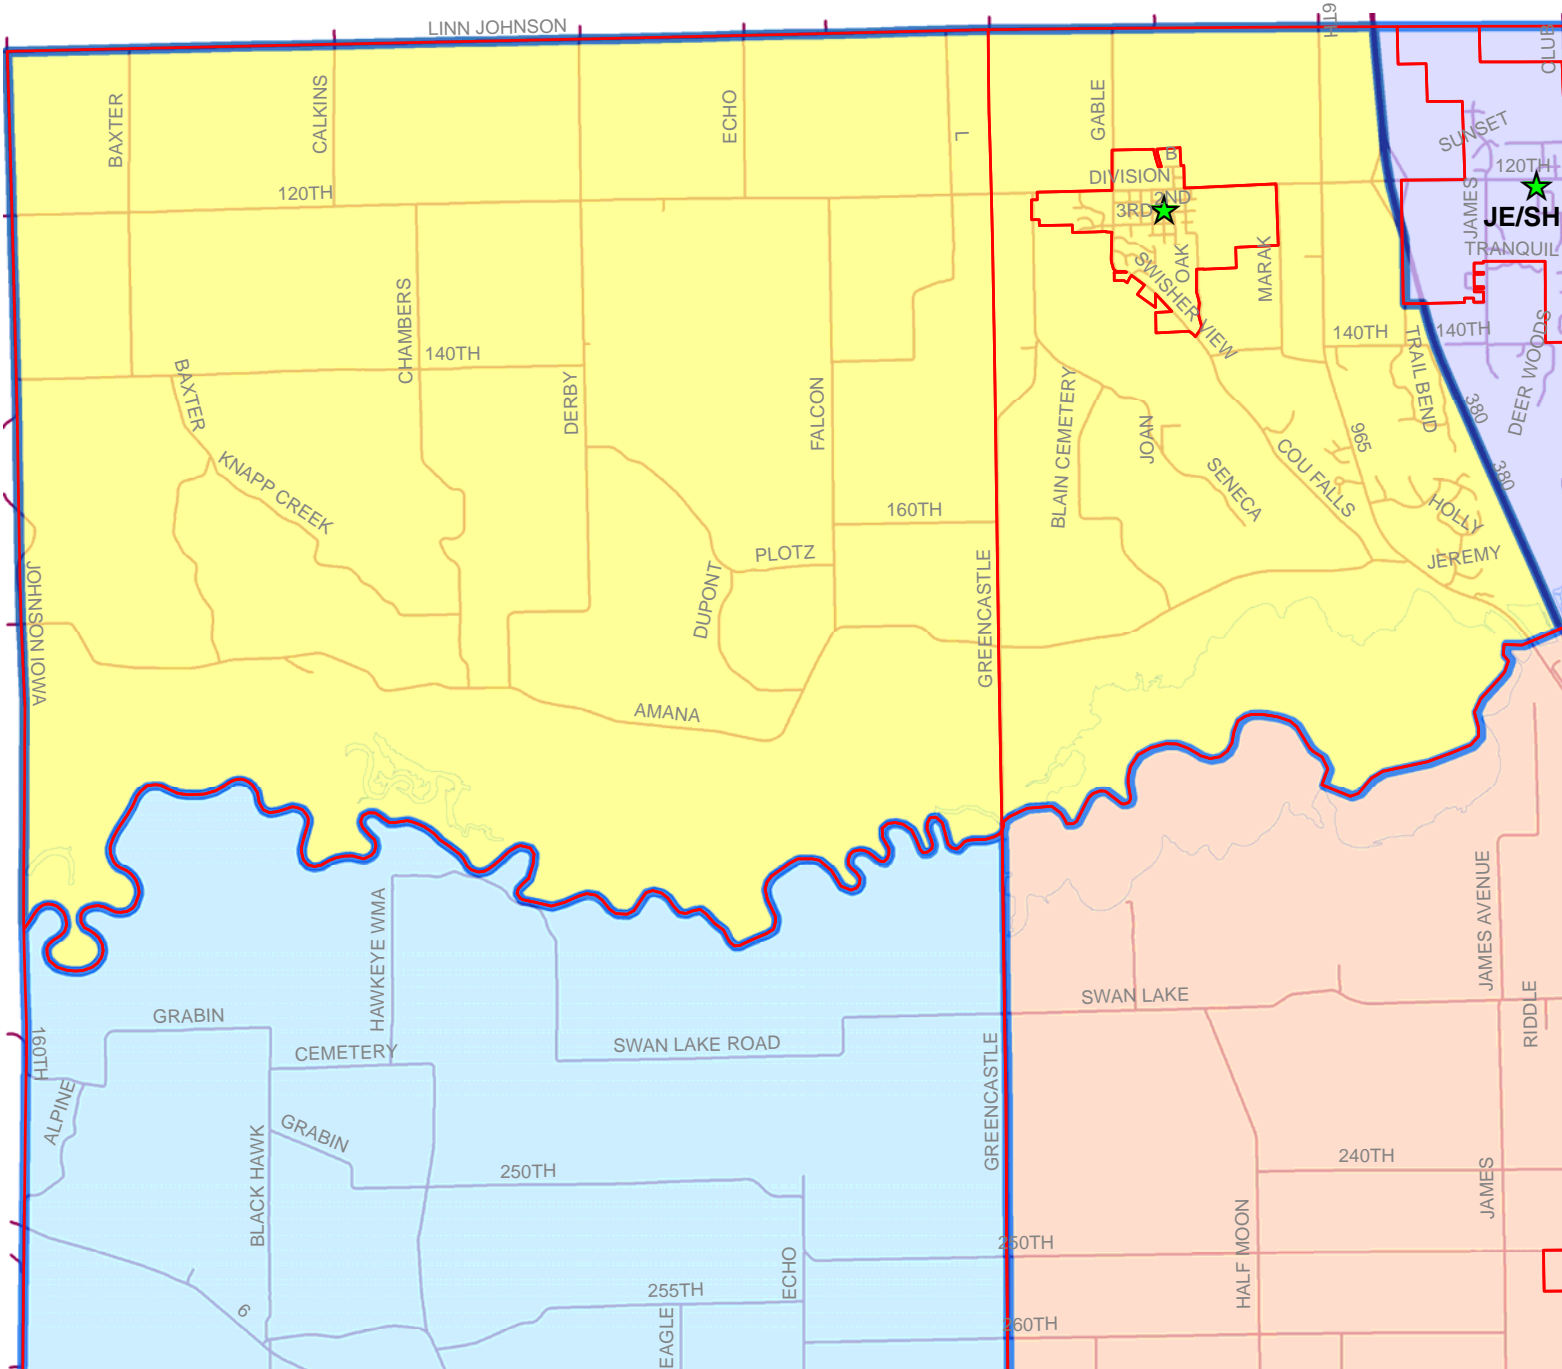

# JEFFERSON WEST-MONROE-SWISHER PRECINCT

Vote at: SWISHER LIBRARY, 72 2ND ST

**Legend**

- ★ Polling Sites
- City & Township Boundaries
- sde.GIS.Road\_Centerlines
- RIVERS