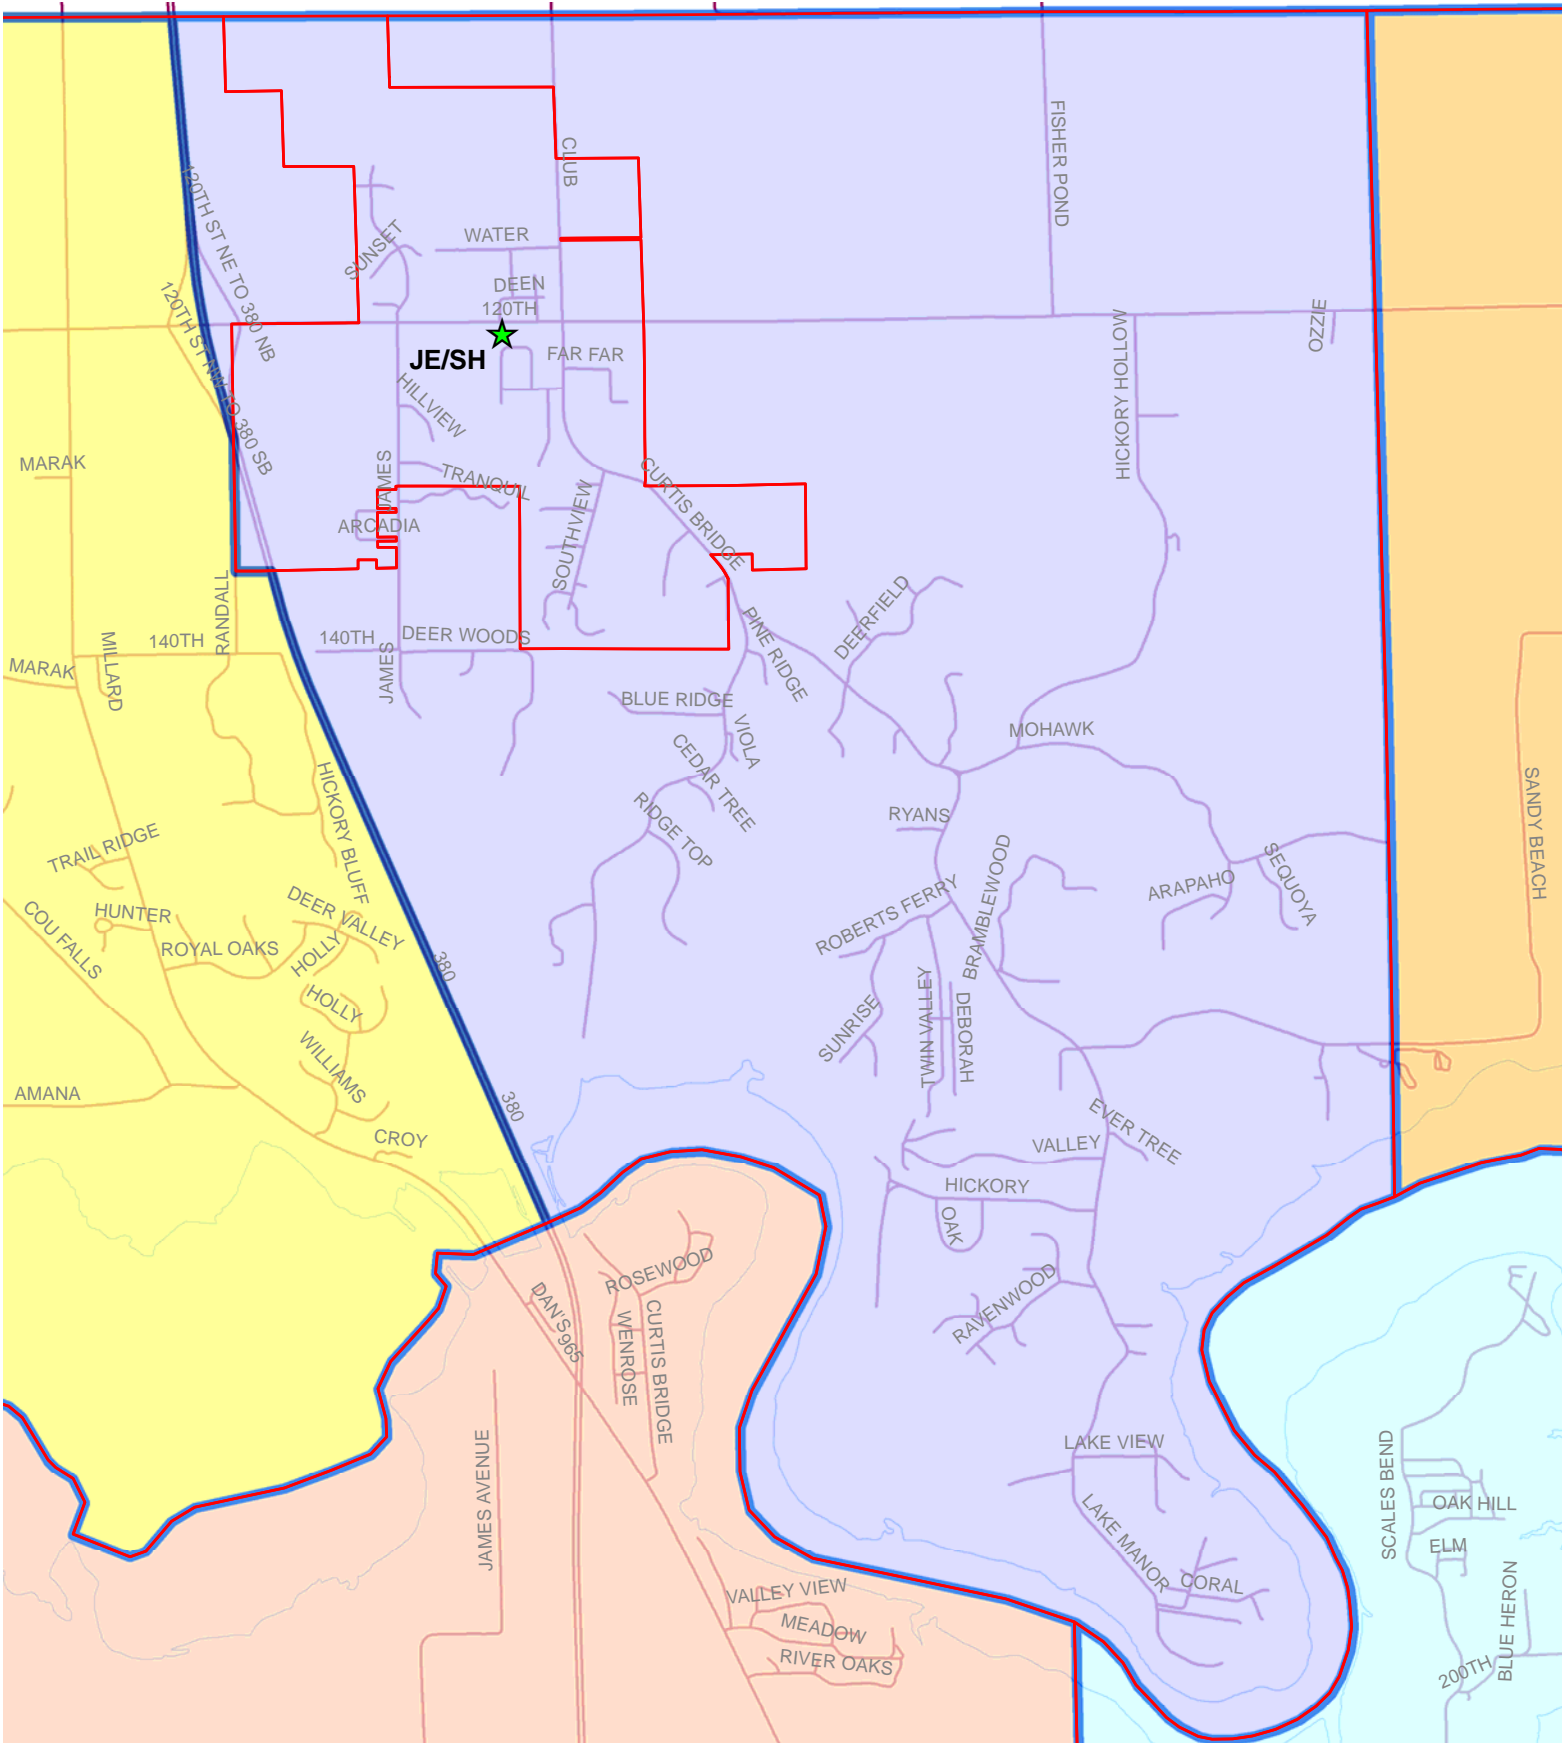

JEFFERSON EAST-SHUEYVILLE PRECINCT

Vote at: SHUEYVILLE COMM BLDG, 2863 120TH ST NE

Legend

- Polling Sites
- City & Township Boundaries
- sde.GIS.Road_Centerlines
- RIVERS