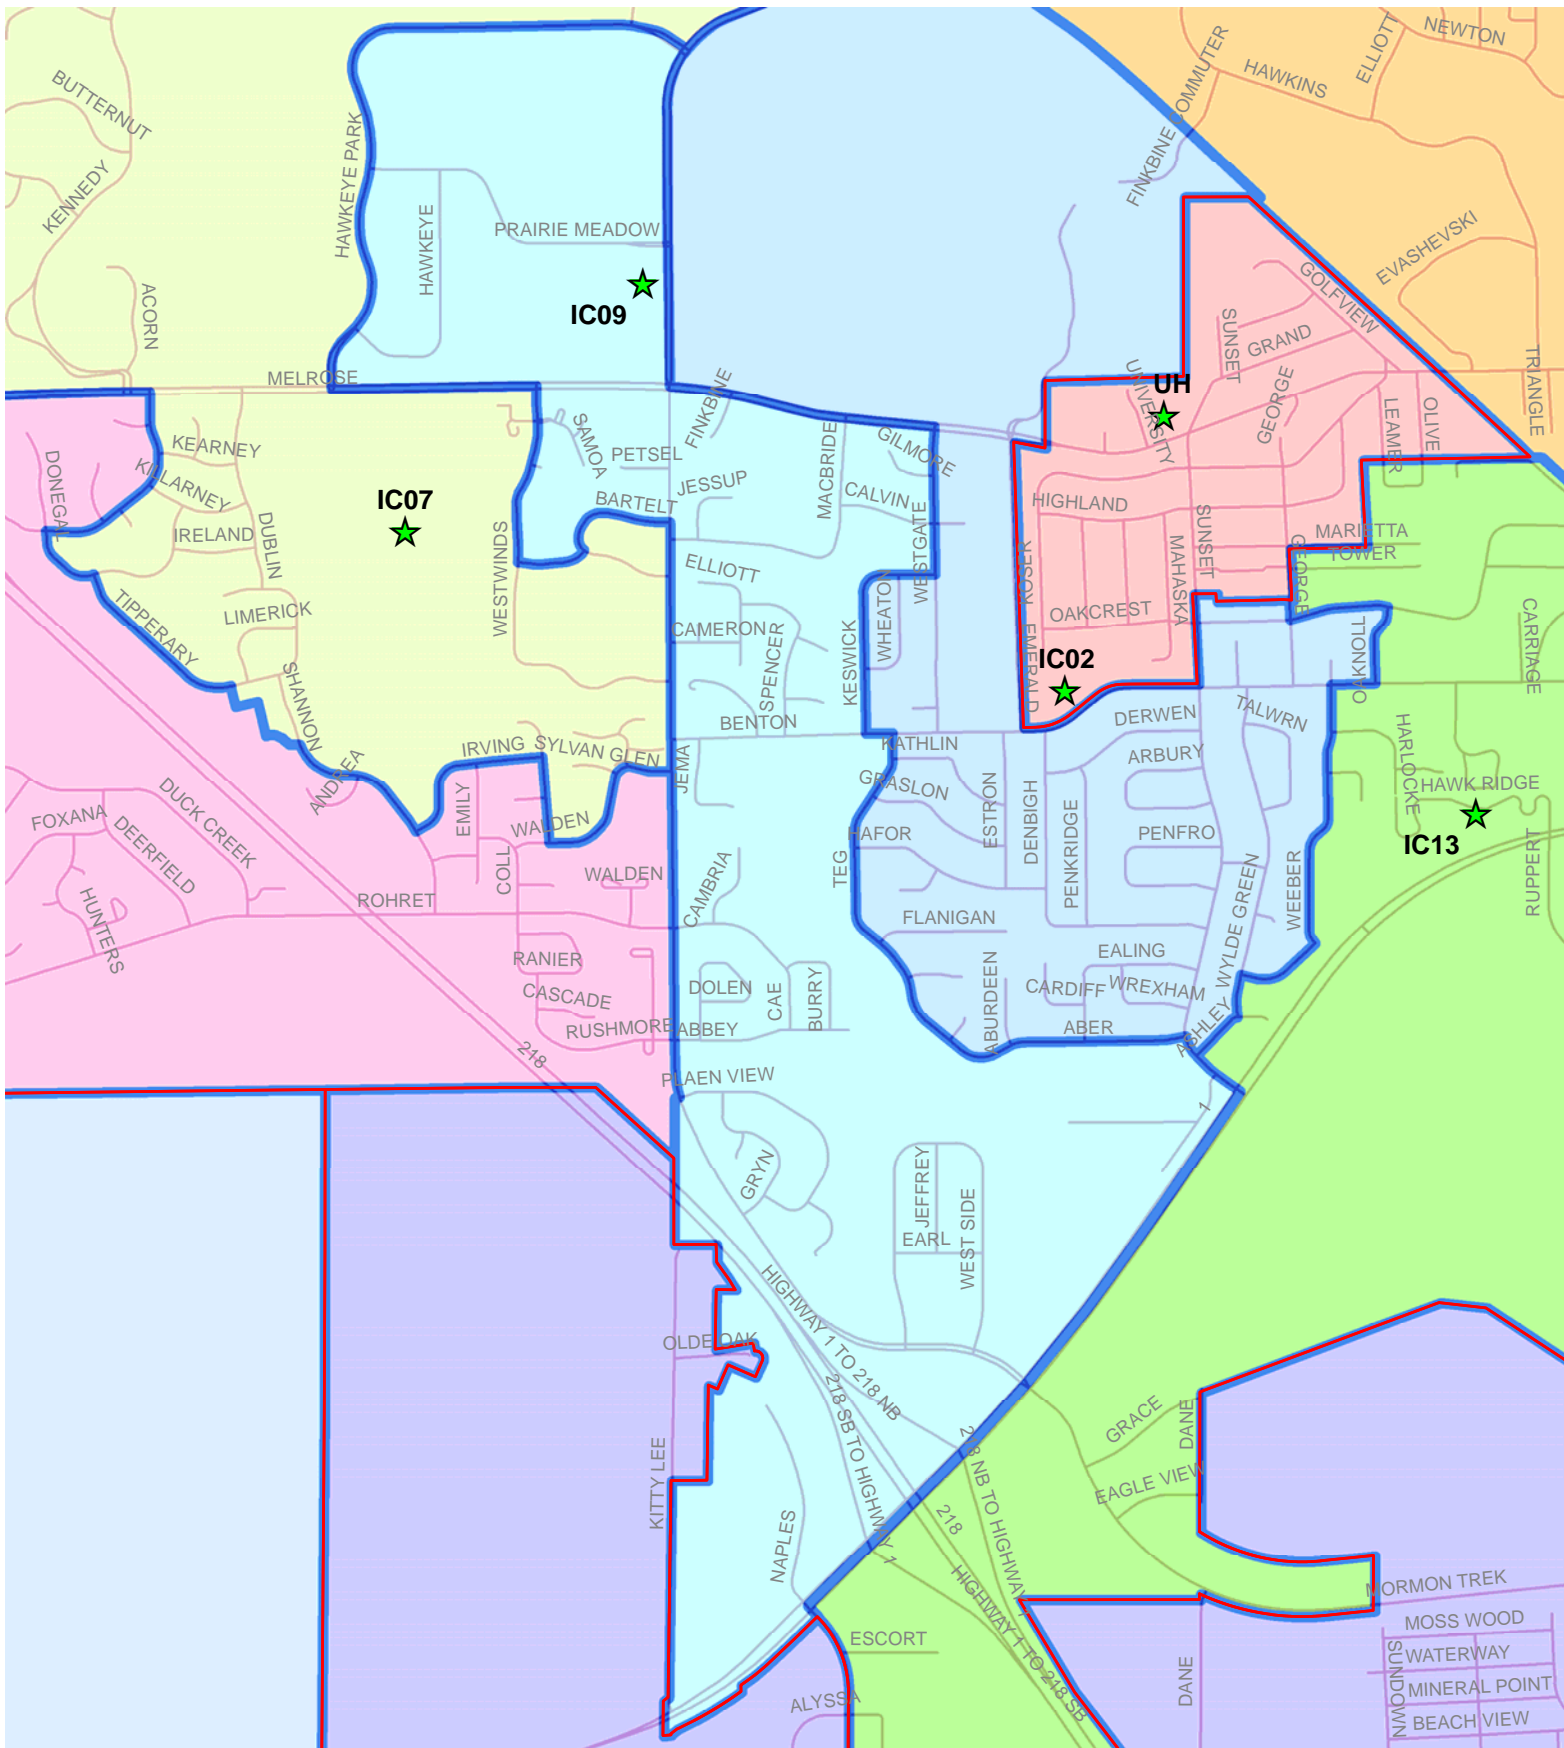

IOWA CITY 09 PRECINCT

Vote at: UI ATHLETICS HALL OF FAME, 2425 PRAIRIE MEADOW DR

0 800 1,600 3,200 Feet

1 inch = 1,450 feet

Legend

- ★ Polling Sites
- City & Township Boundaries
- sde.GIS.Road_Centerlines
- RIVERS