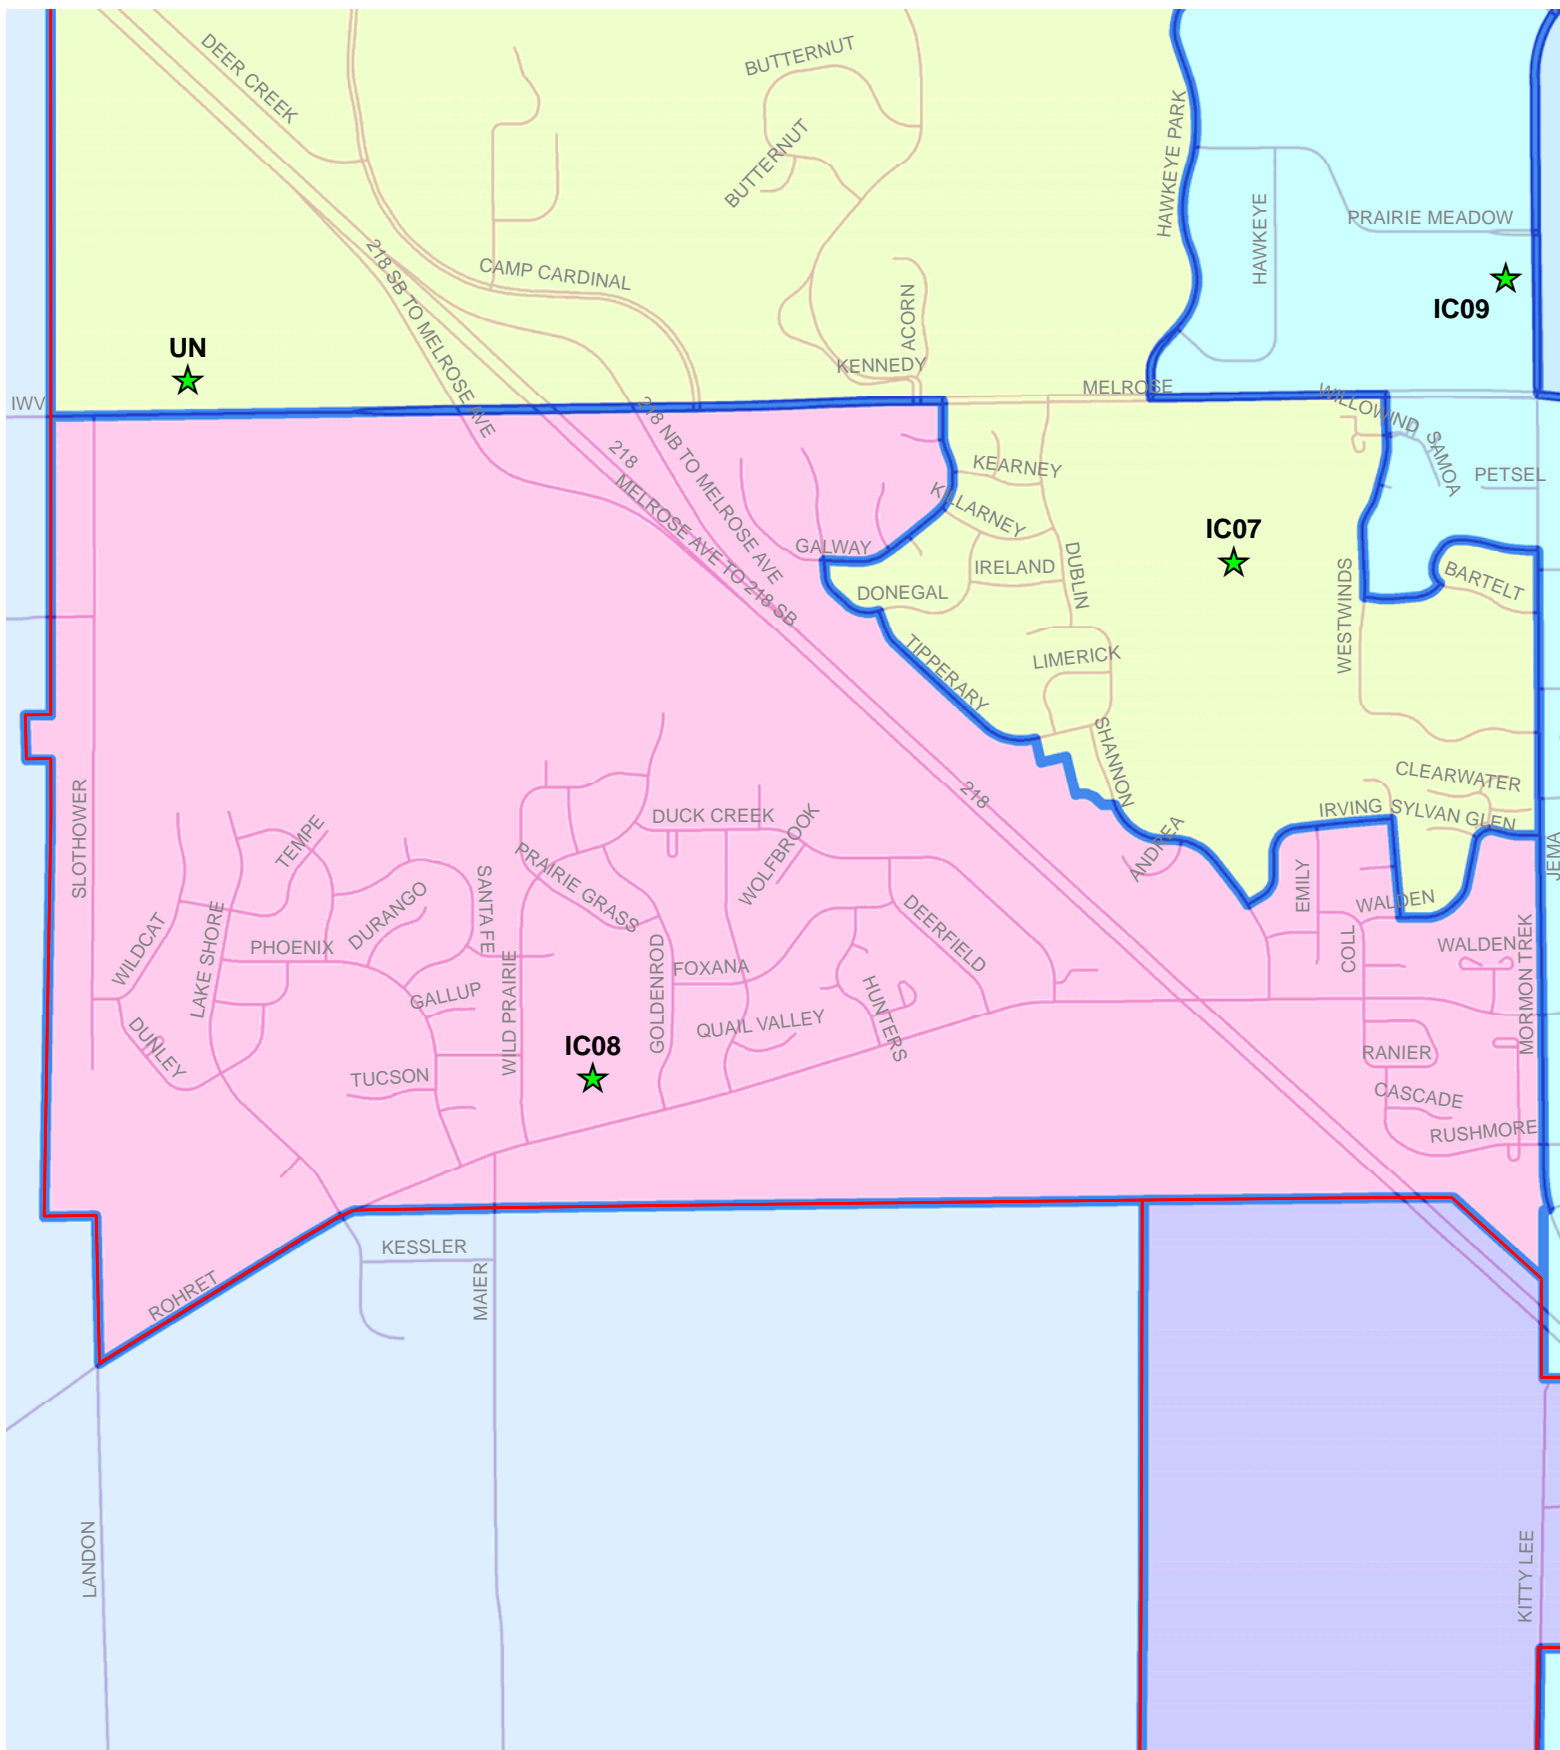

IOWA CITY 08 PRECINCT

Vote at: WEBER ELEMENTARY SCHOOL, 3850 ROHRET RD

Legend

- ★ Polling Sites
- City & Township Boundaries
- sde.GIS.Road_Centerlines
- RIVERS