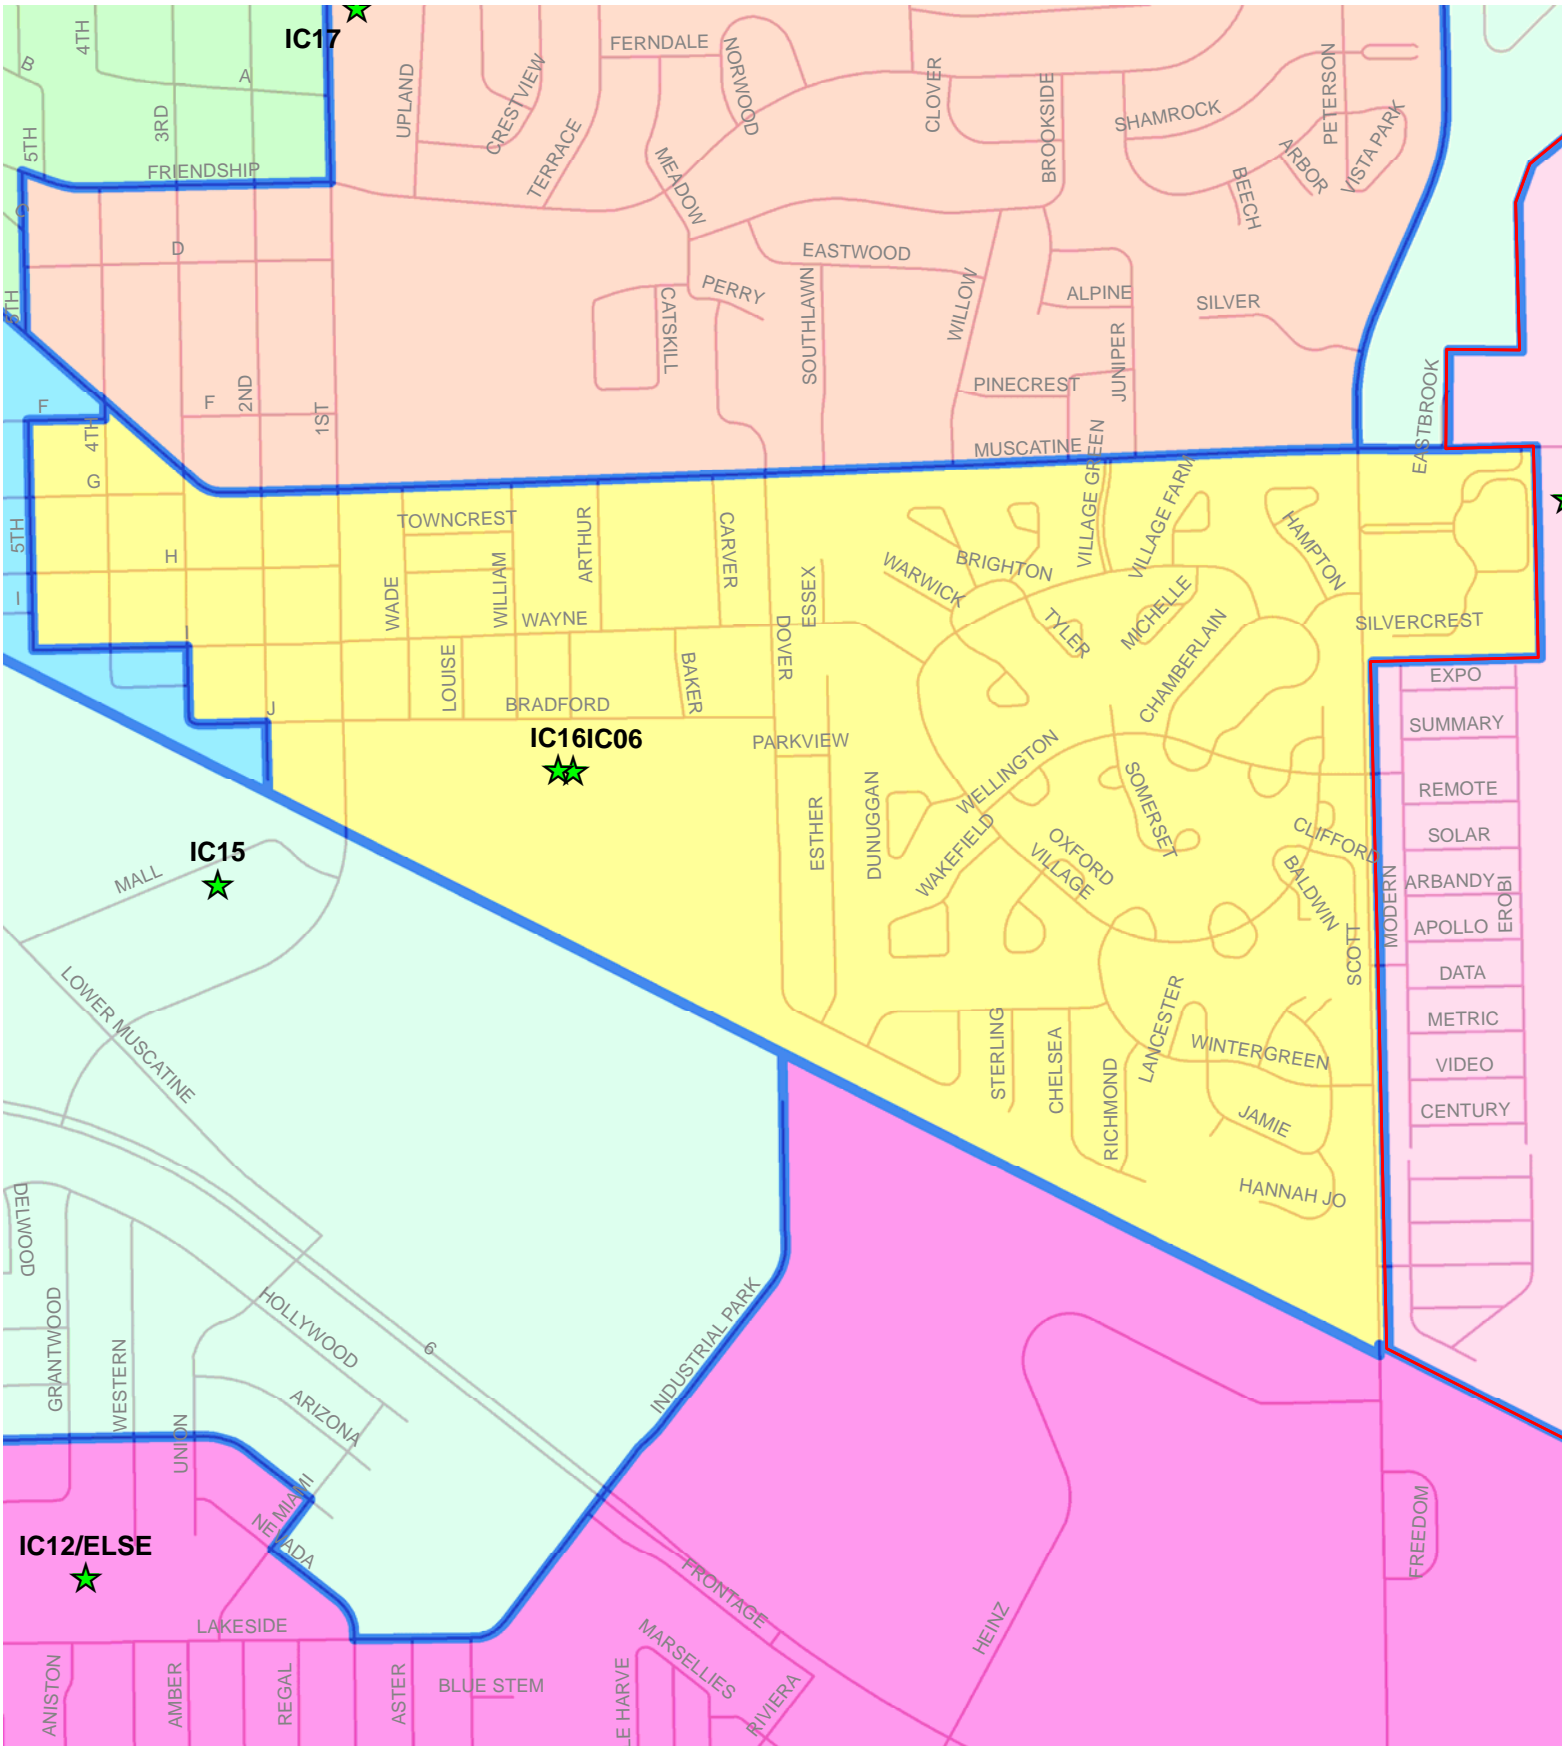

IOWA CITY 06 PRECINCT

Vote at: **MERCER PARK REC CENTER, 2701 BRADFORD DR**

EXPO
SUMMARY
REMOTE
SOLAR
ARBANDY
APOLLO
EREBI
DATA
METRIC
VIDEO
CENTURY

Legend

- ★ Polling Sites
- City & Township Boundaries
- sde.GIS.Road_Centerlines
- RIVERS