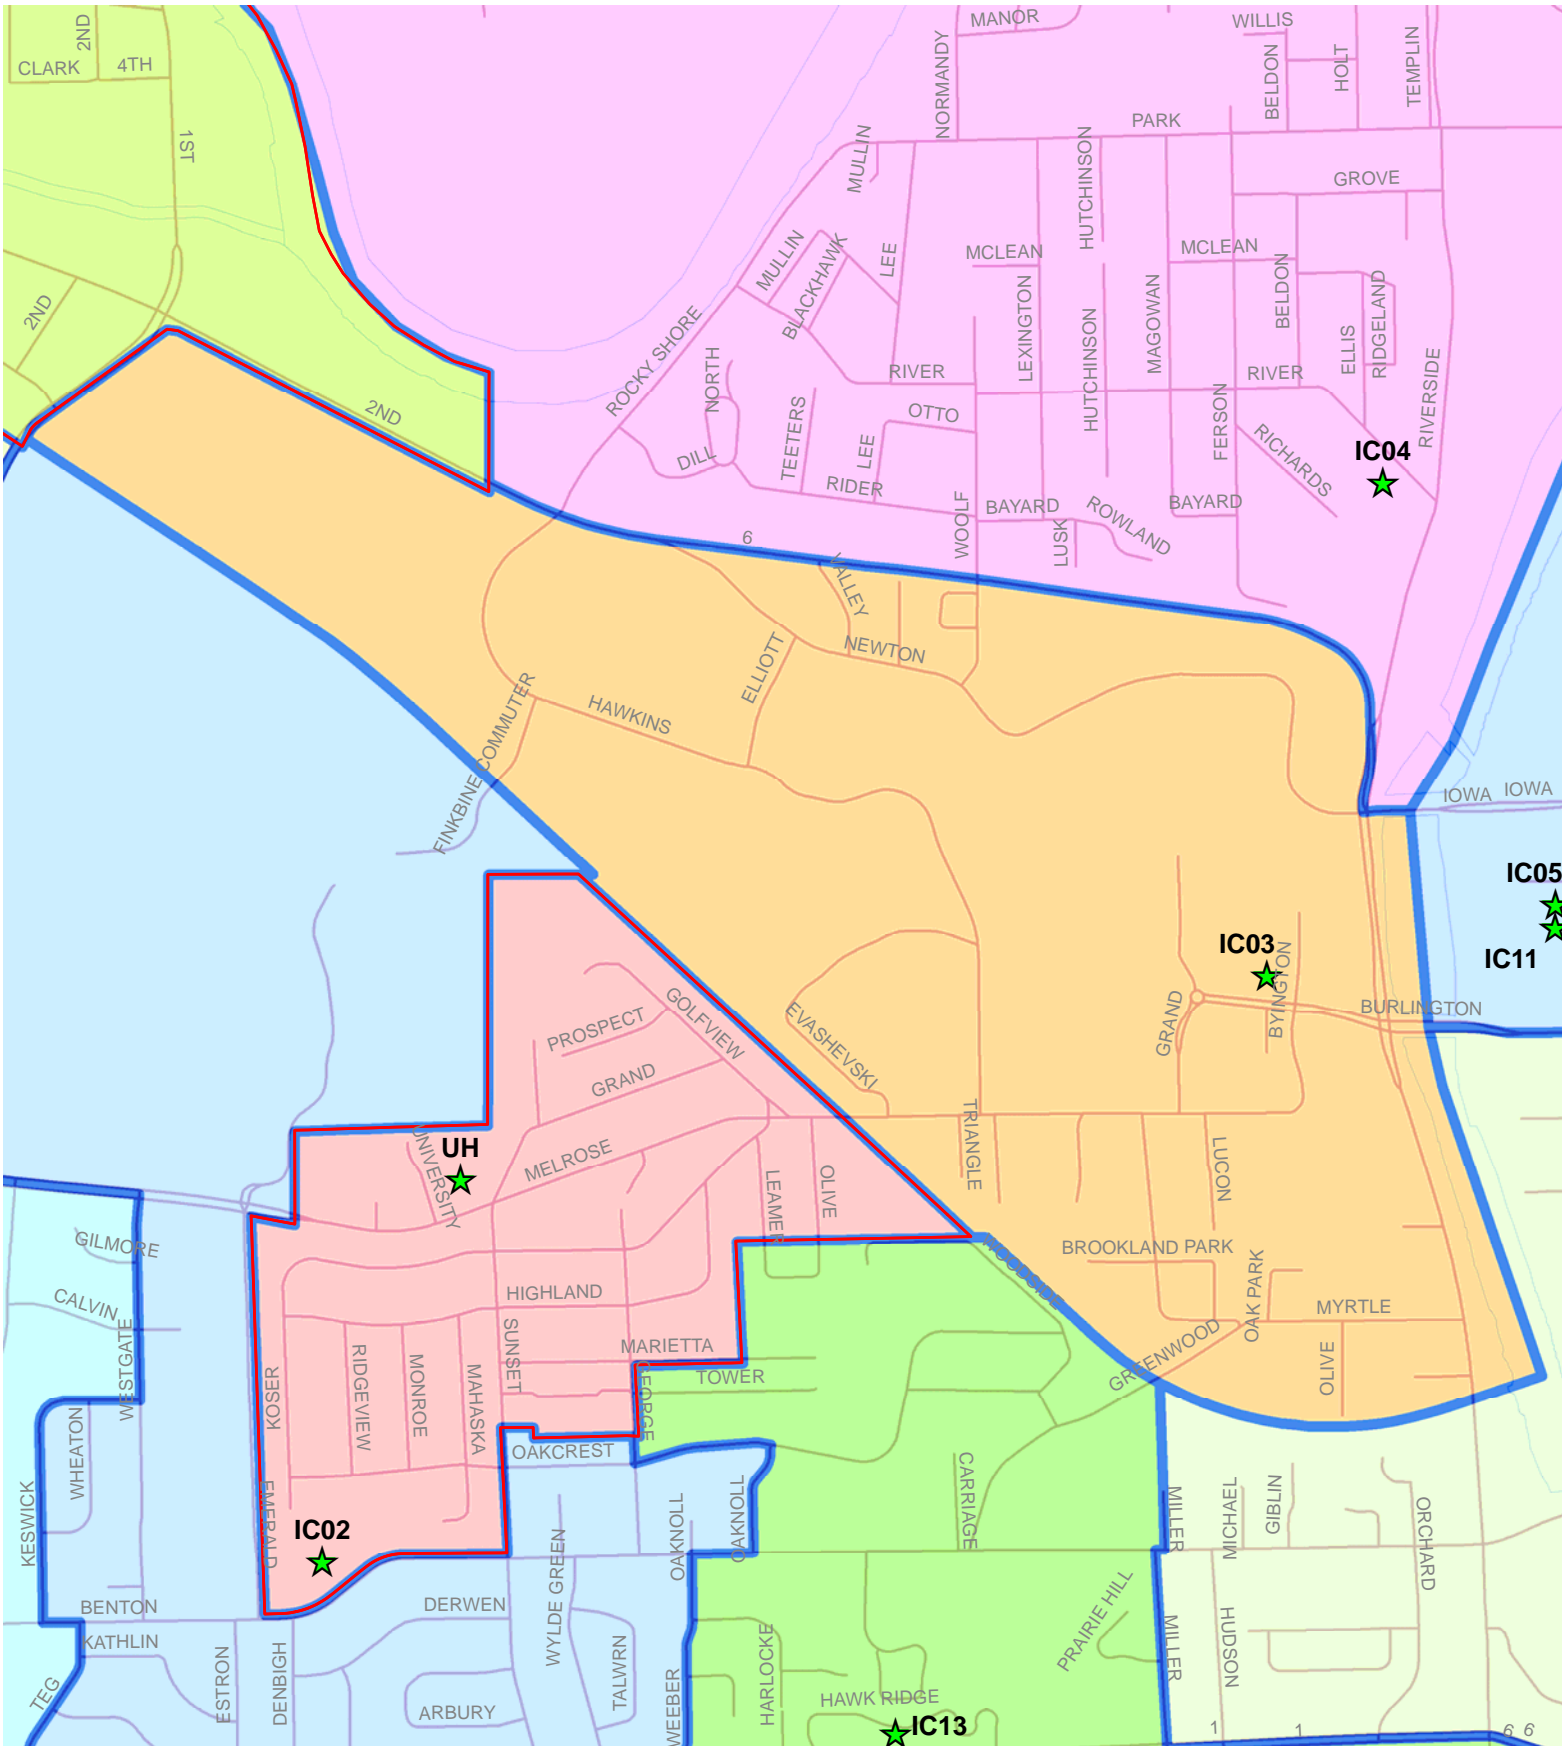

IOWA CITY 03 PRECINCT

Vote at: MARY LOUISE PETERSEN HALL, 304 GRAND AVE

0 600 1,200 2,400 Feet

1 inch = 1,040 feet

Legend

- ★ Polling Sites
- City & Township Boundaries
- sde.GIS.Road_Centerlines
- RIVERS