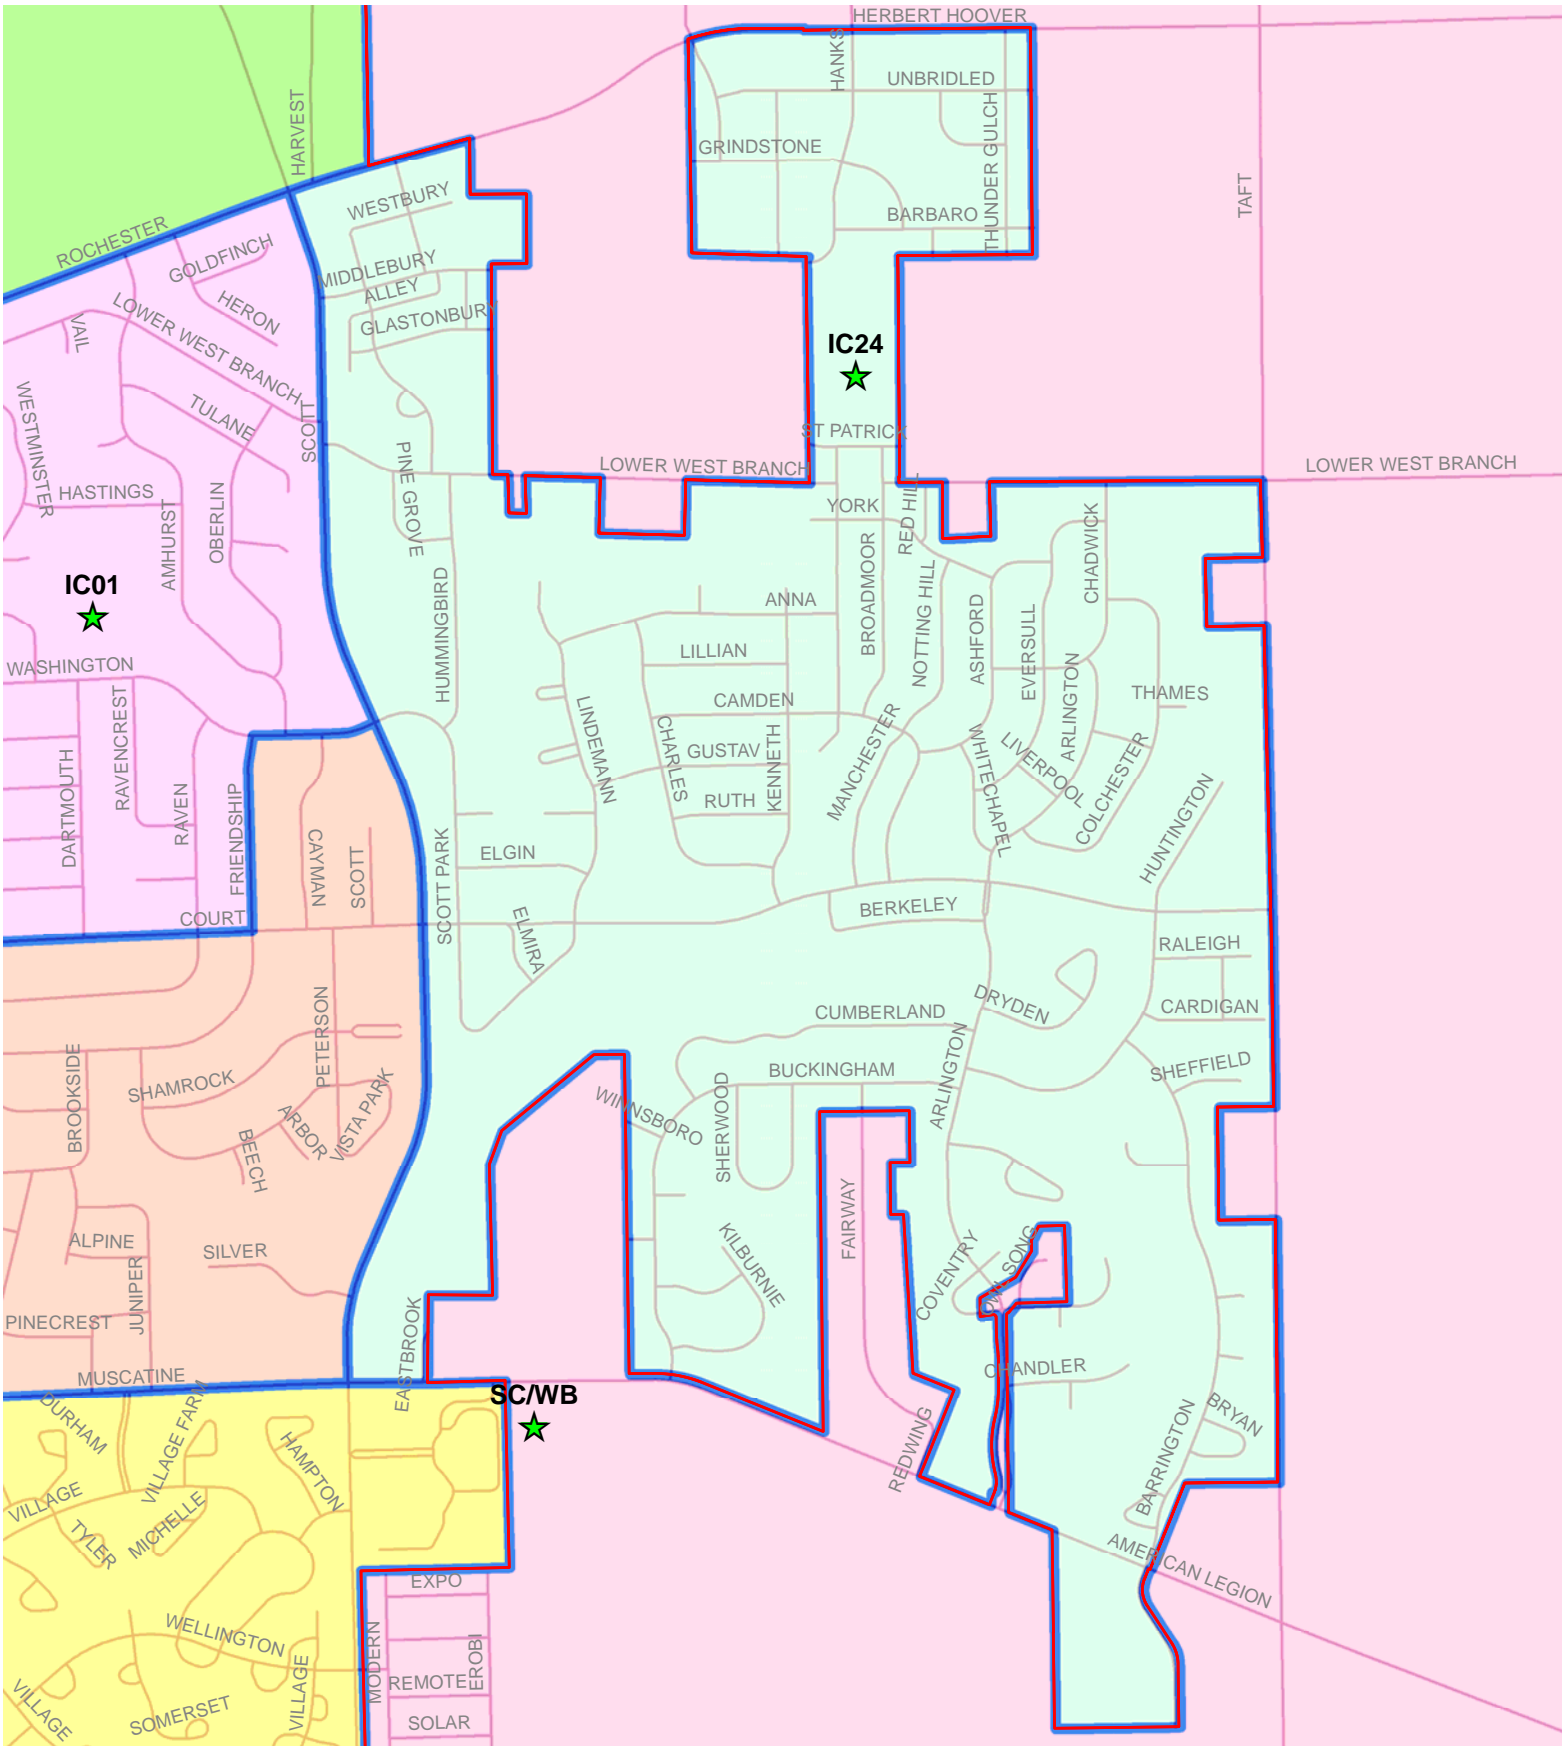

IOWA CITY 24 PRECINCT

Vote at: ST PATRICK'S CHURCH, 4330 ST PATRICK DR

0 625 1,250 2,500 Feet

1 inch = 1,113 feet

Legend

- ★ Polling Sites
- City & Township Boundaries
- sde.GIS.Road_Centerlines
- RIVERS