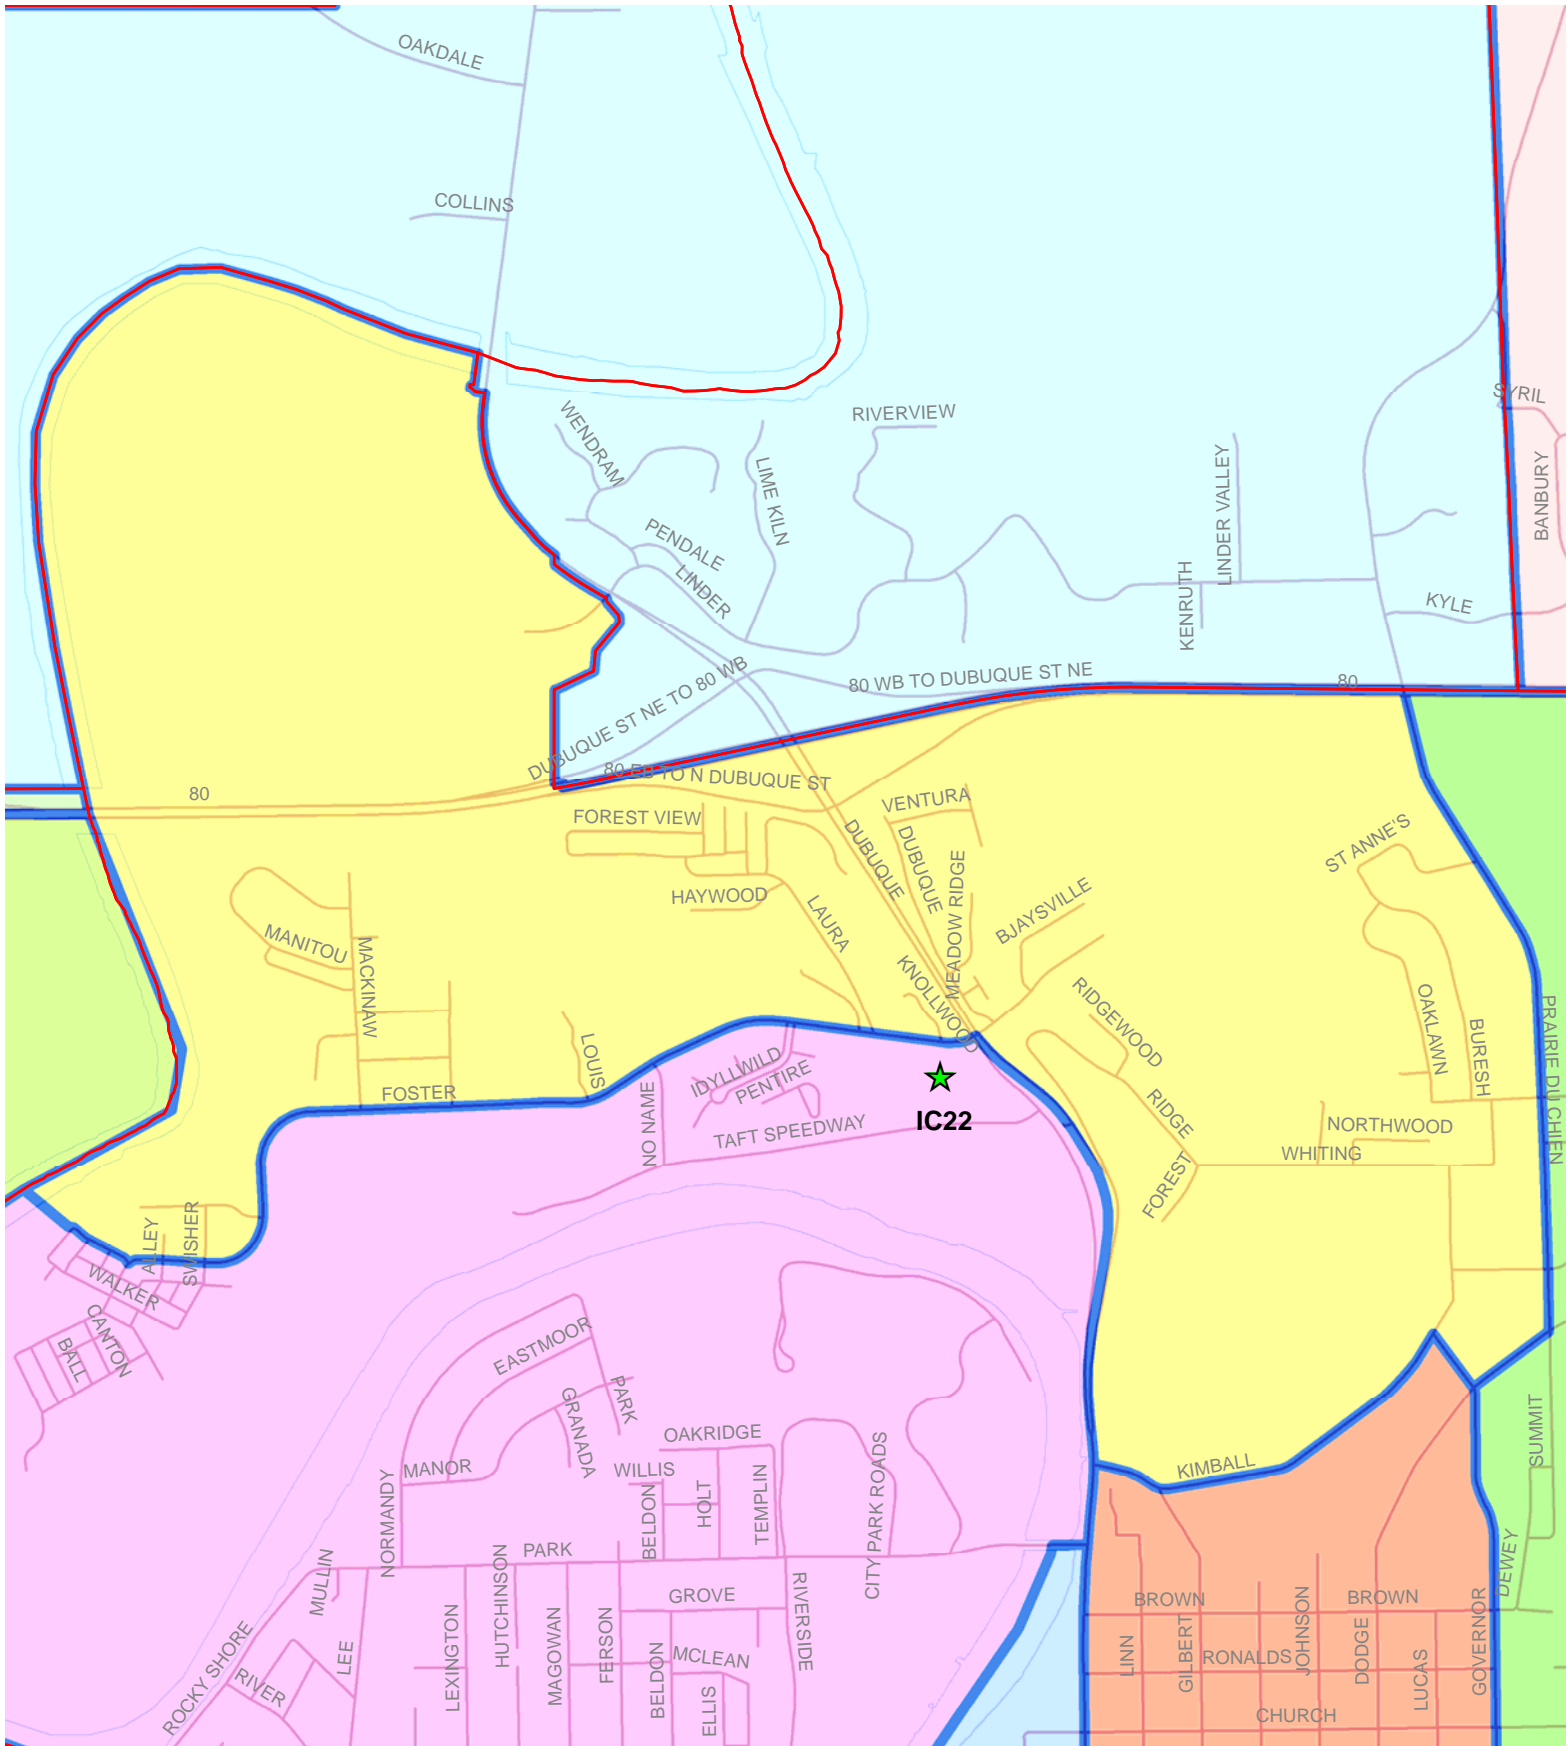

IOWA CITY 22 PRECINCT

Vote at: TEMP LOCATION: PARKVIEW CHURCH, 15 FOSTER RD

Legend

- ★ Polling Sites
- ▭ City & Township Boundaries
- ▬ sde.GIS.Road_Centerlines
- ▬ RIVERS