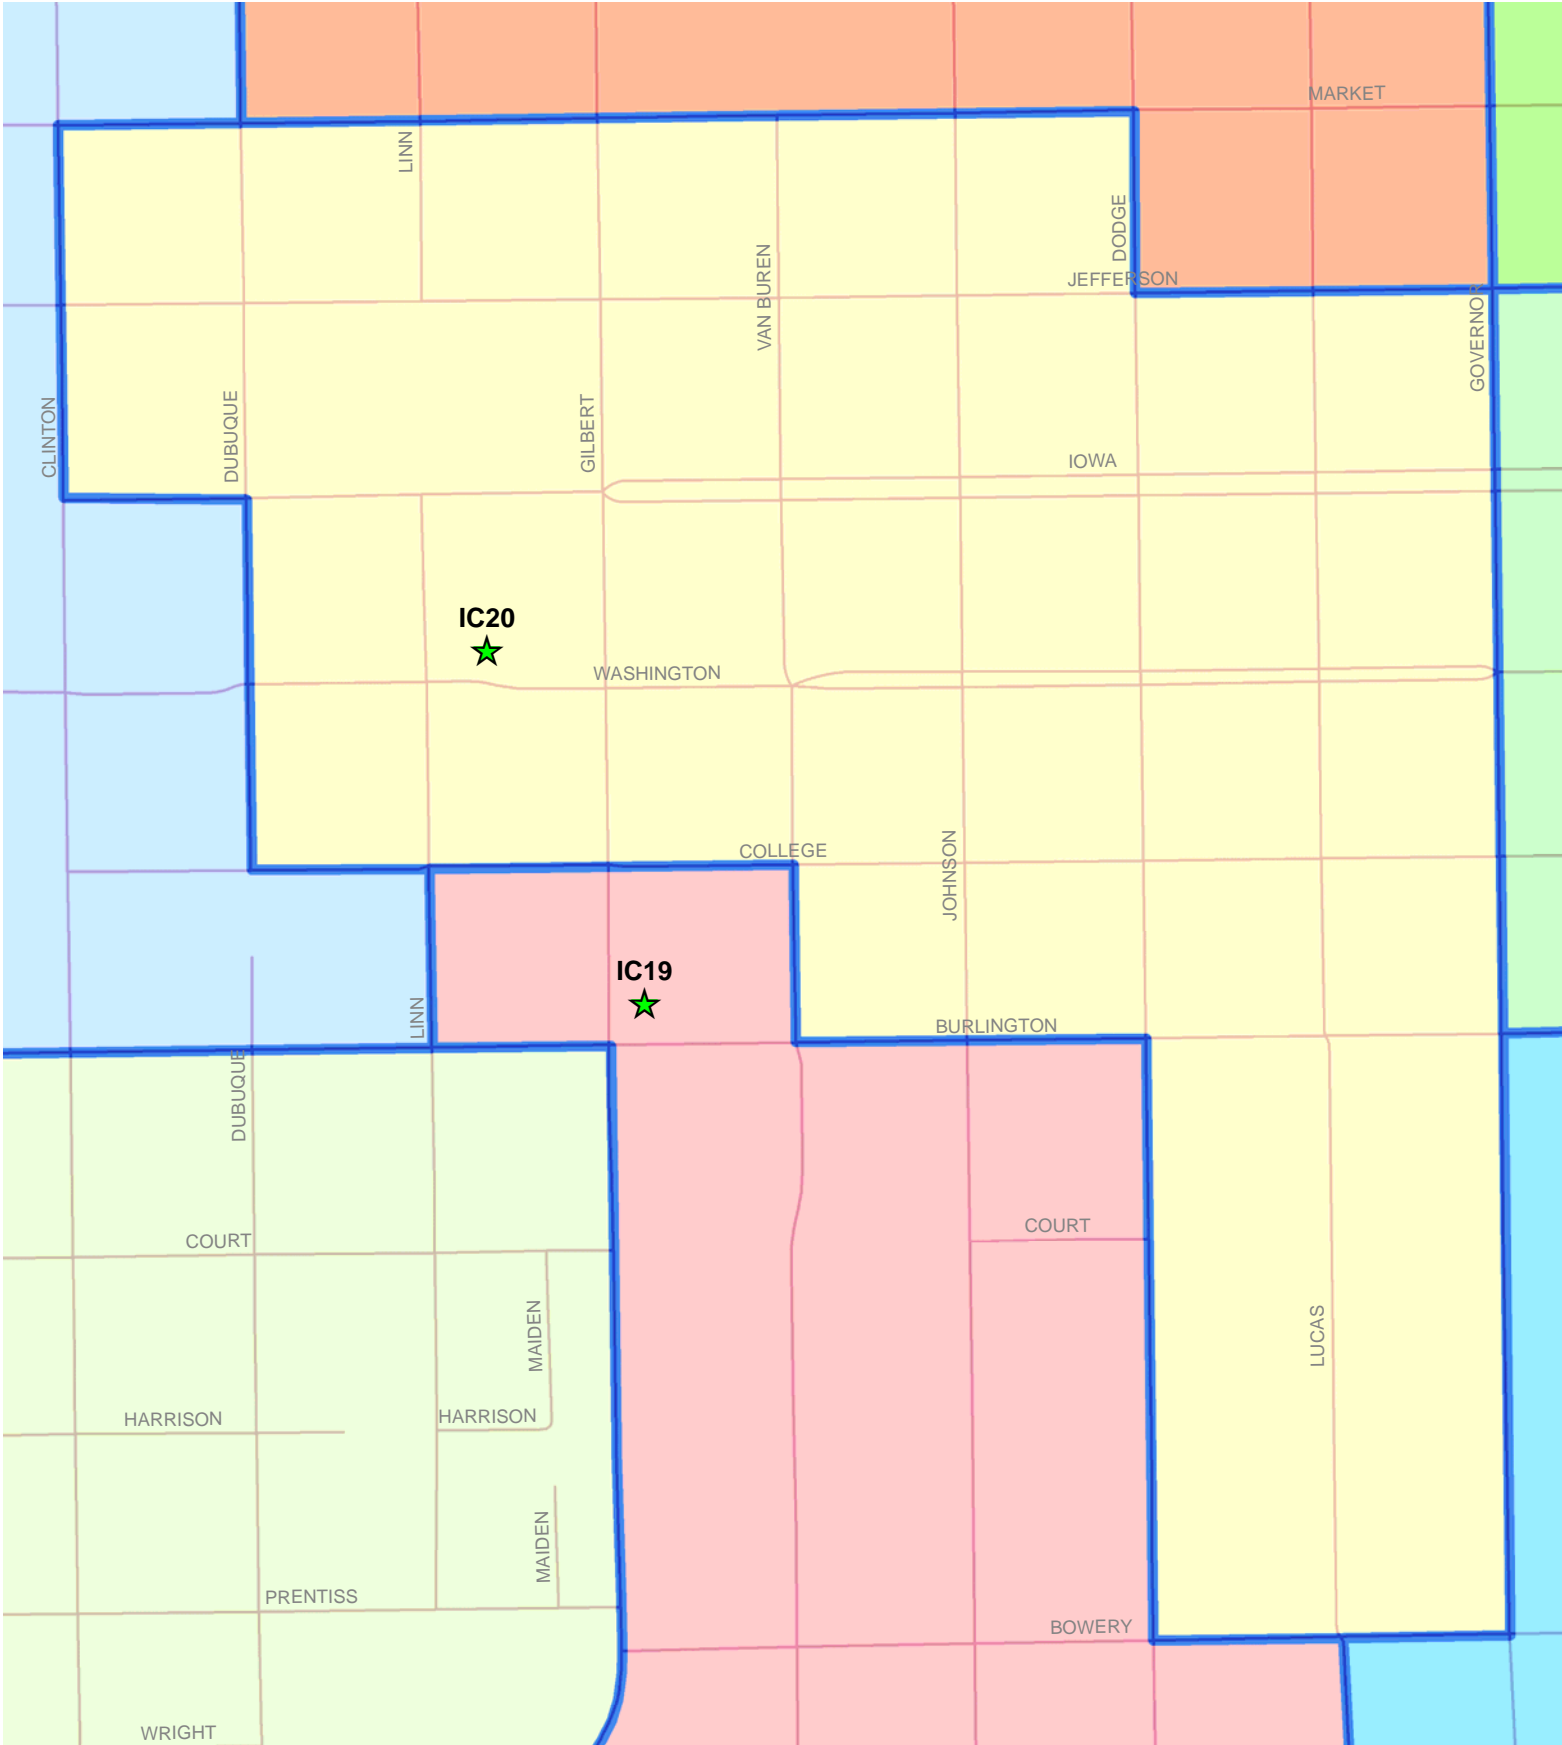

IOWA CITY 20 PRECINCT

Vote at: IOWA CITY SENIOR CENTER, 28 S LINN ST

Legend

-  Polling Sites
-  City & Township Boundaries
-  sde.GIS.Road_Centerlines
-  RIVERS