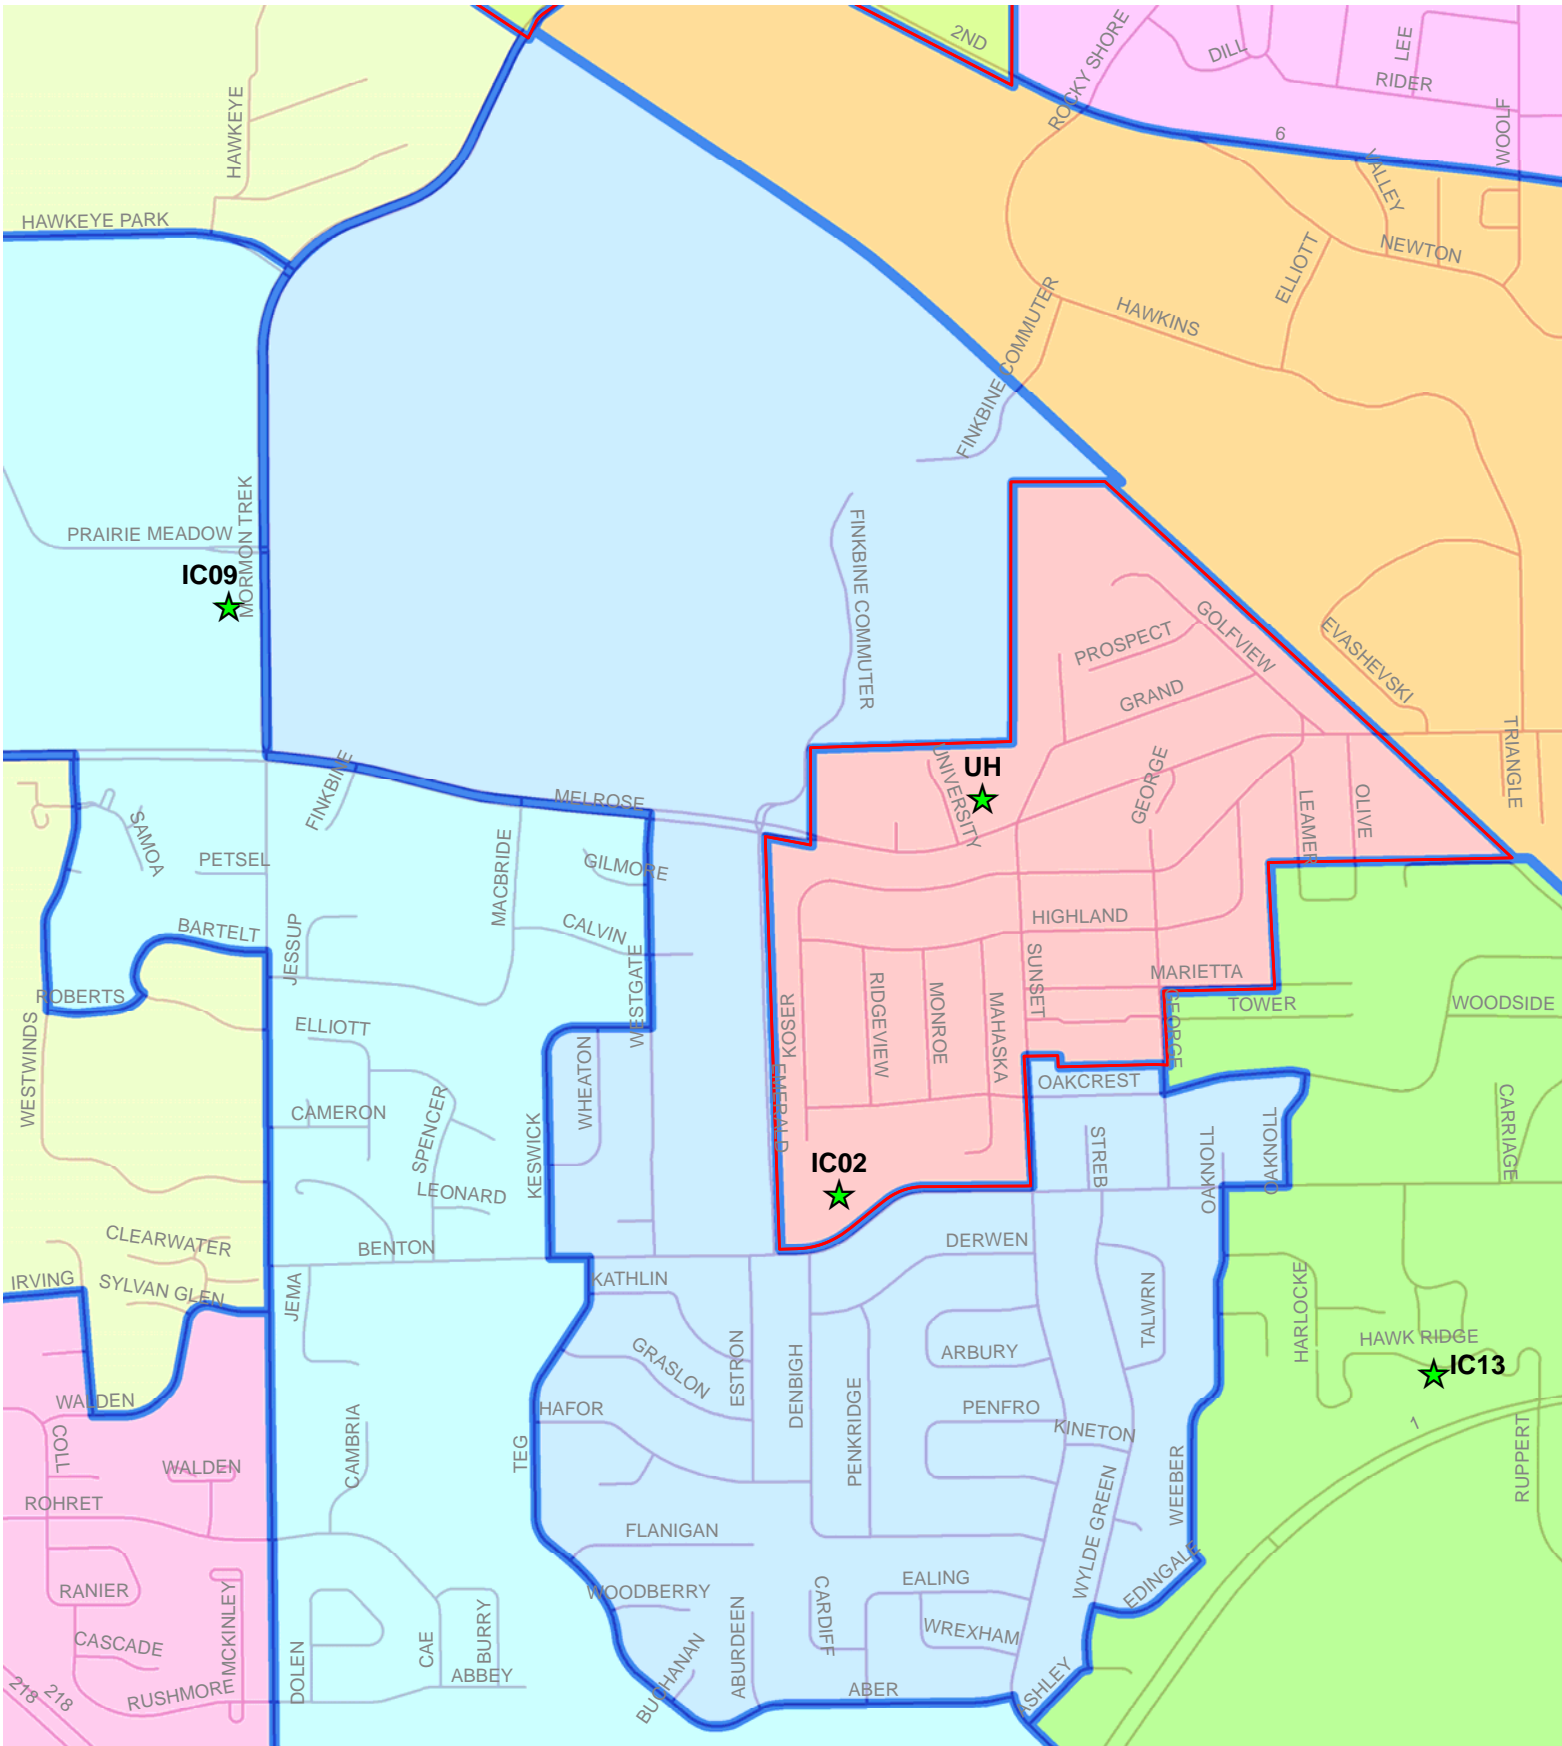

IOWA CITY 02 PRECINCT

Vote at: HORN ELEMENTARY SCHOOL, 600 KOSER AVE

0 550 1,100 2,200 Feet

1 inch = 1,003 feet

Legend

- Polling Sites
- City & Township Boundaries
- sde.GIS.Road_Centerlines
- RIVERS