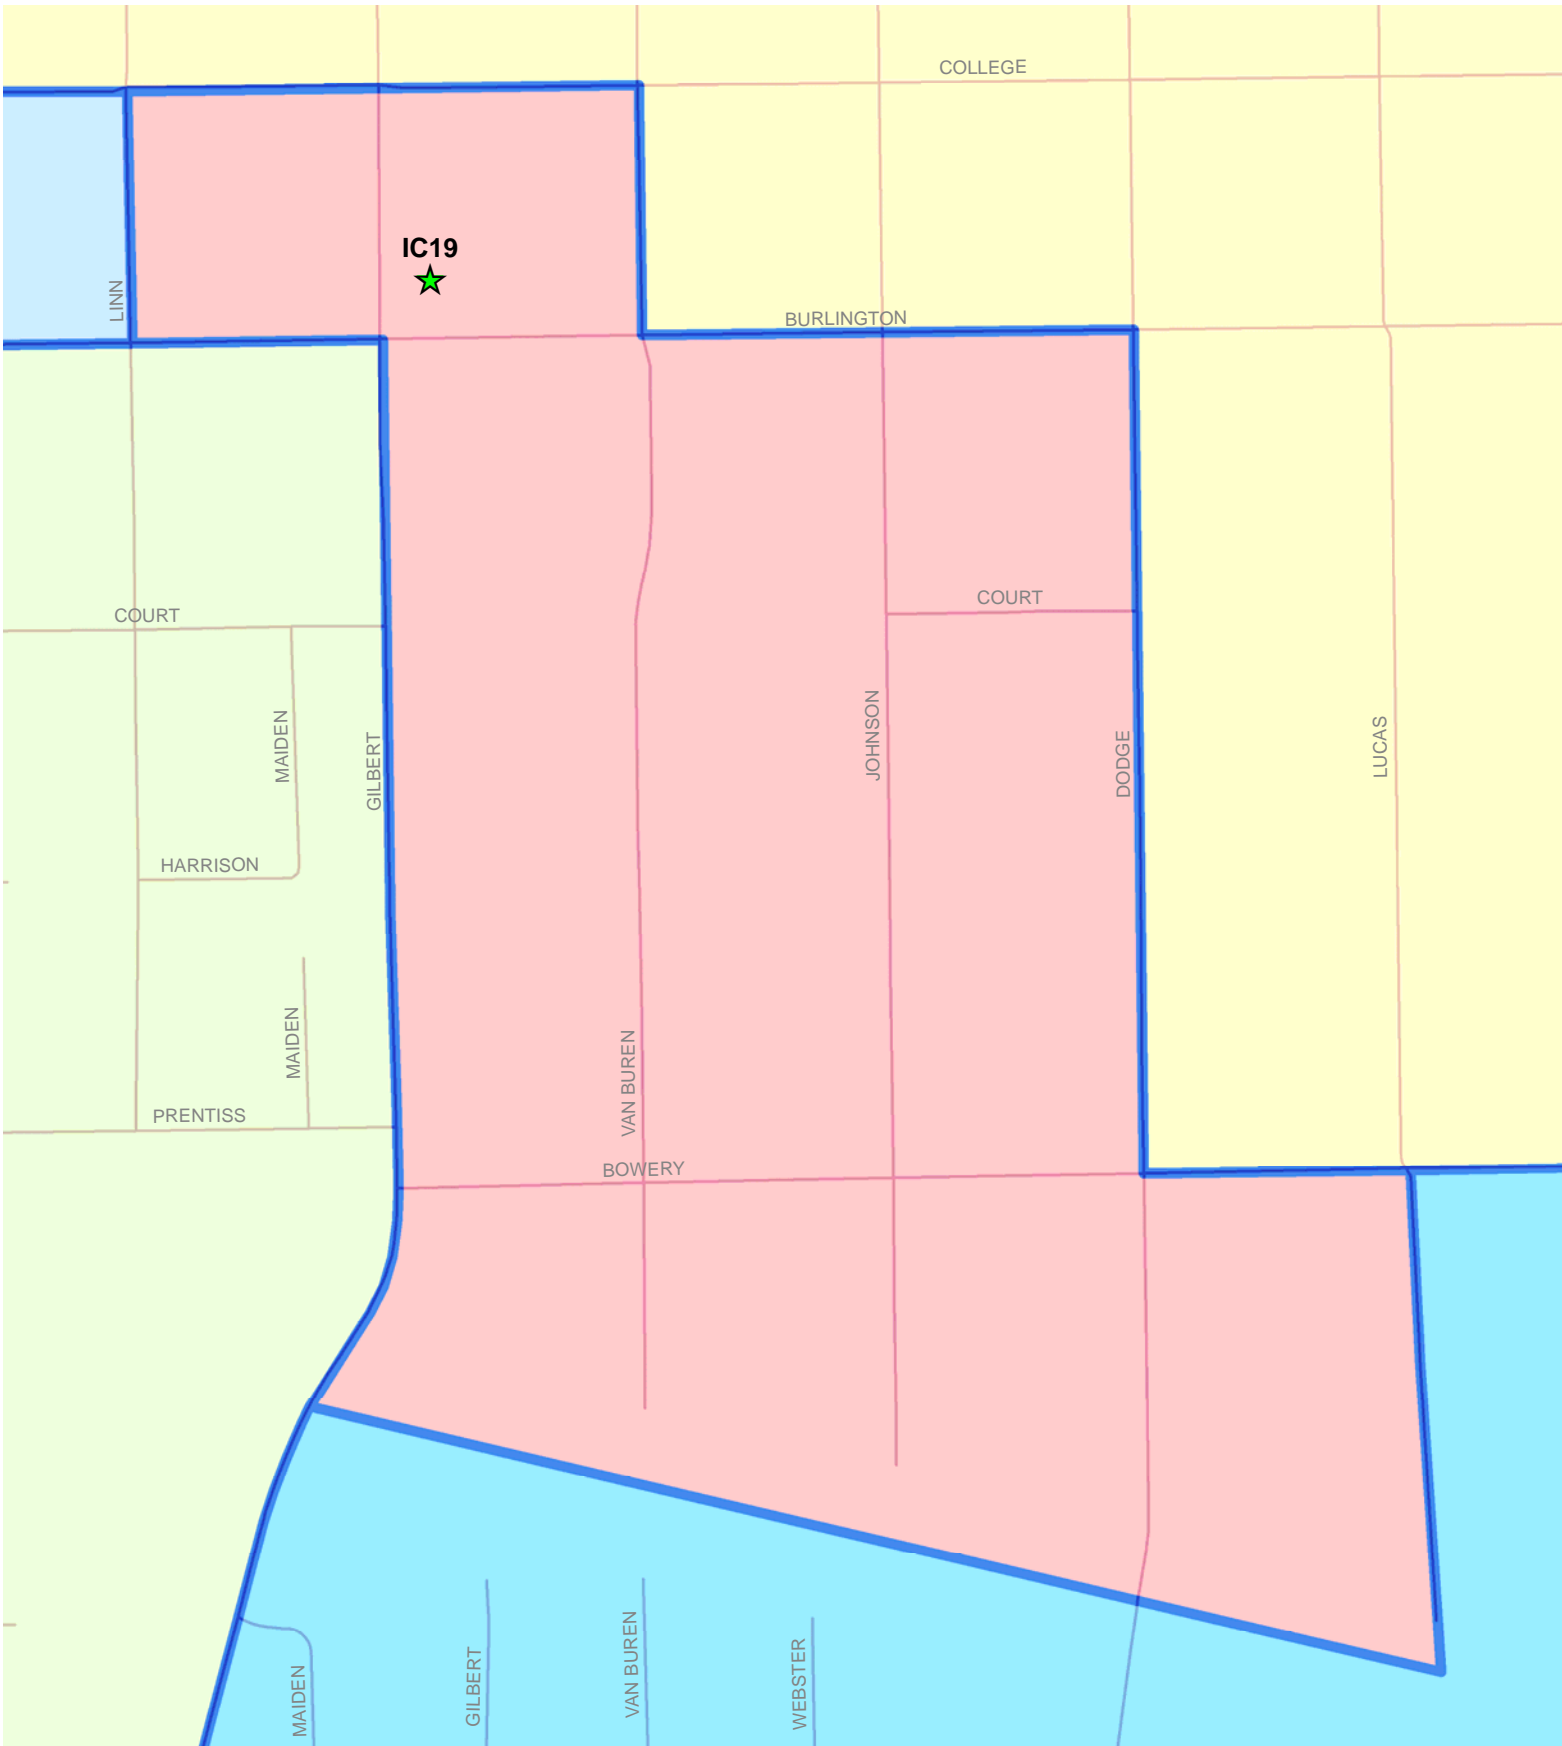

IOWA CITY 19 PRECINCT

Vote at: IOWA CITY REC CENTER, 220 S GILBERT ST

Legend

- Polling Sites
- City & Township Boundaries
- sde.GIS.Road_Centerlines
- RIVERS