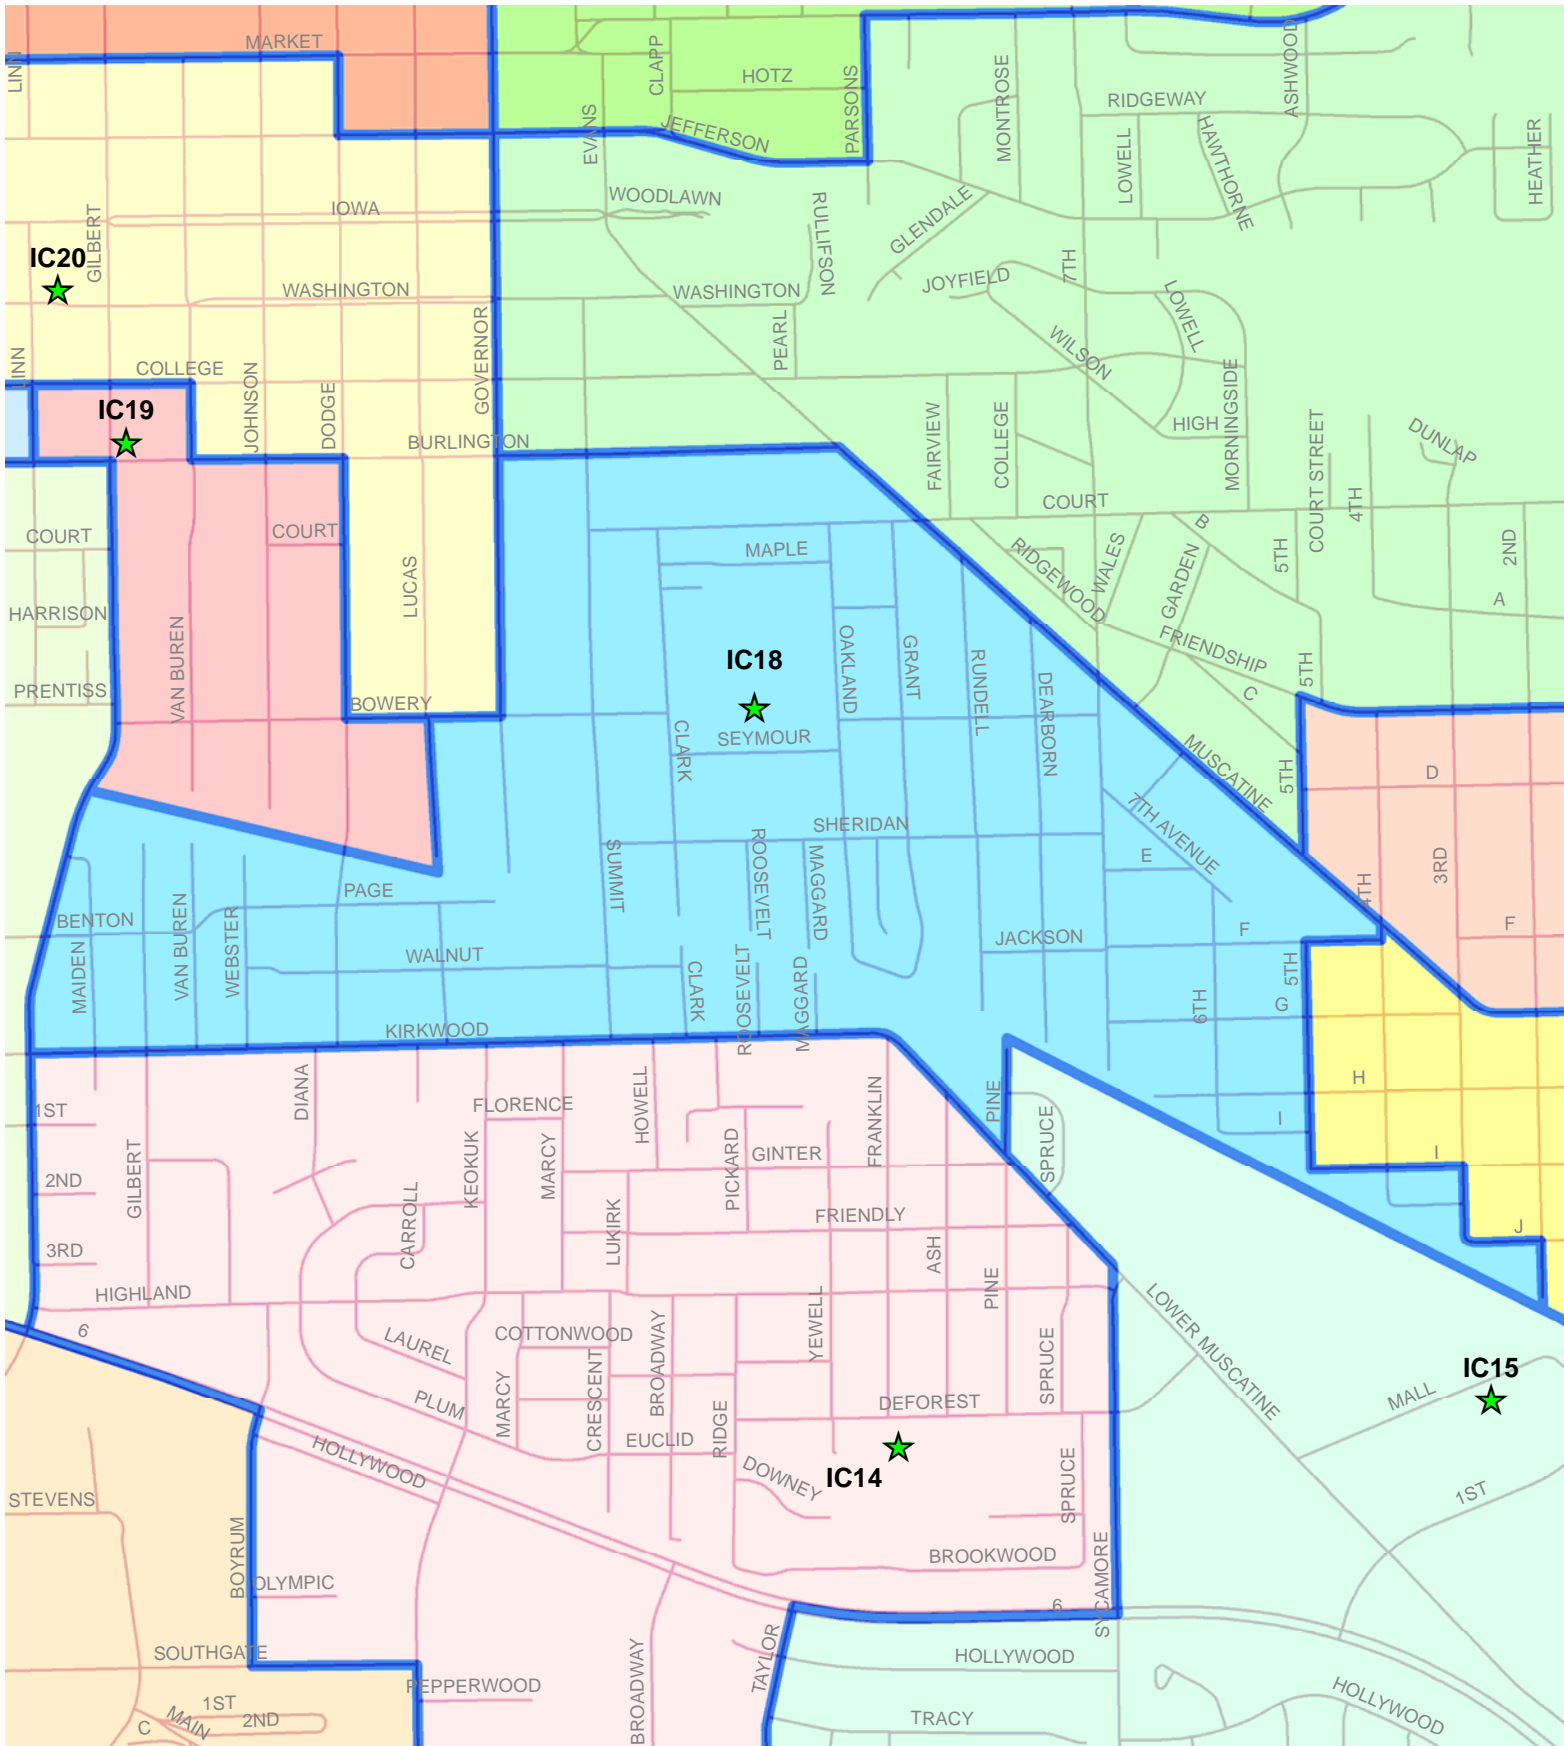

IOWA CITY 18 PRECINCT

Vote at: LONGFELLOW ELEMENTARY SCHOOL, 1130 SEYMOUR AVE

0 550 1,100 2,200 Feet

1 inch = 996 feet

Legend

- ★ Polling Sites
- City & Township Boundaries
- sde.GIS.Road_Centerlines
- RIVERS