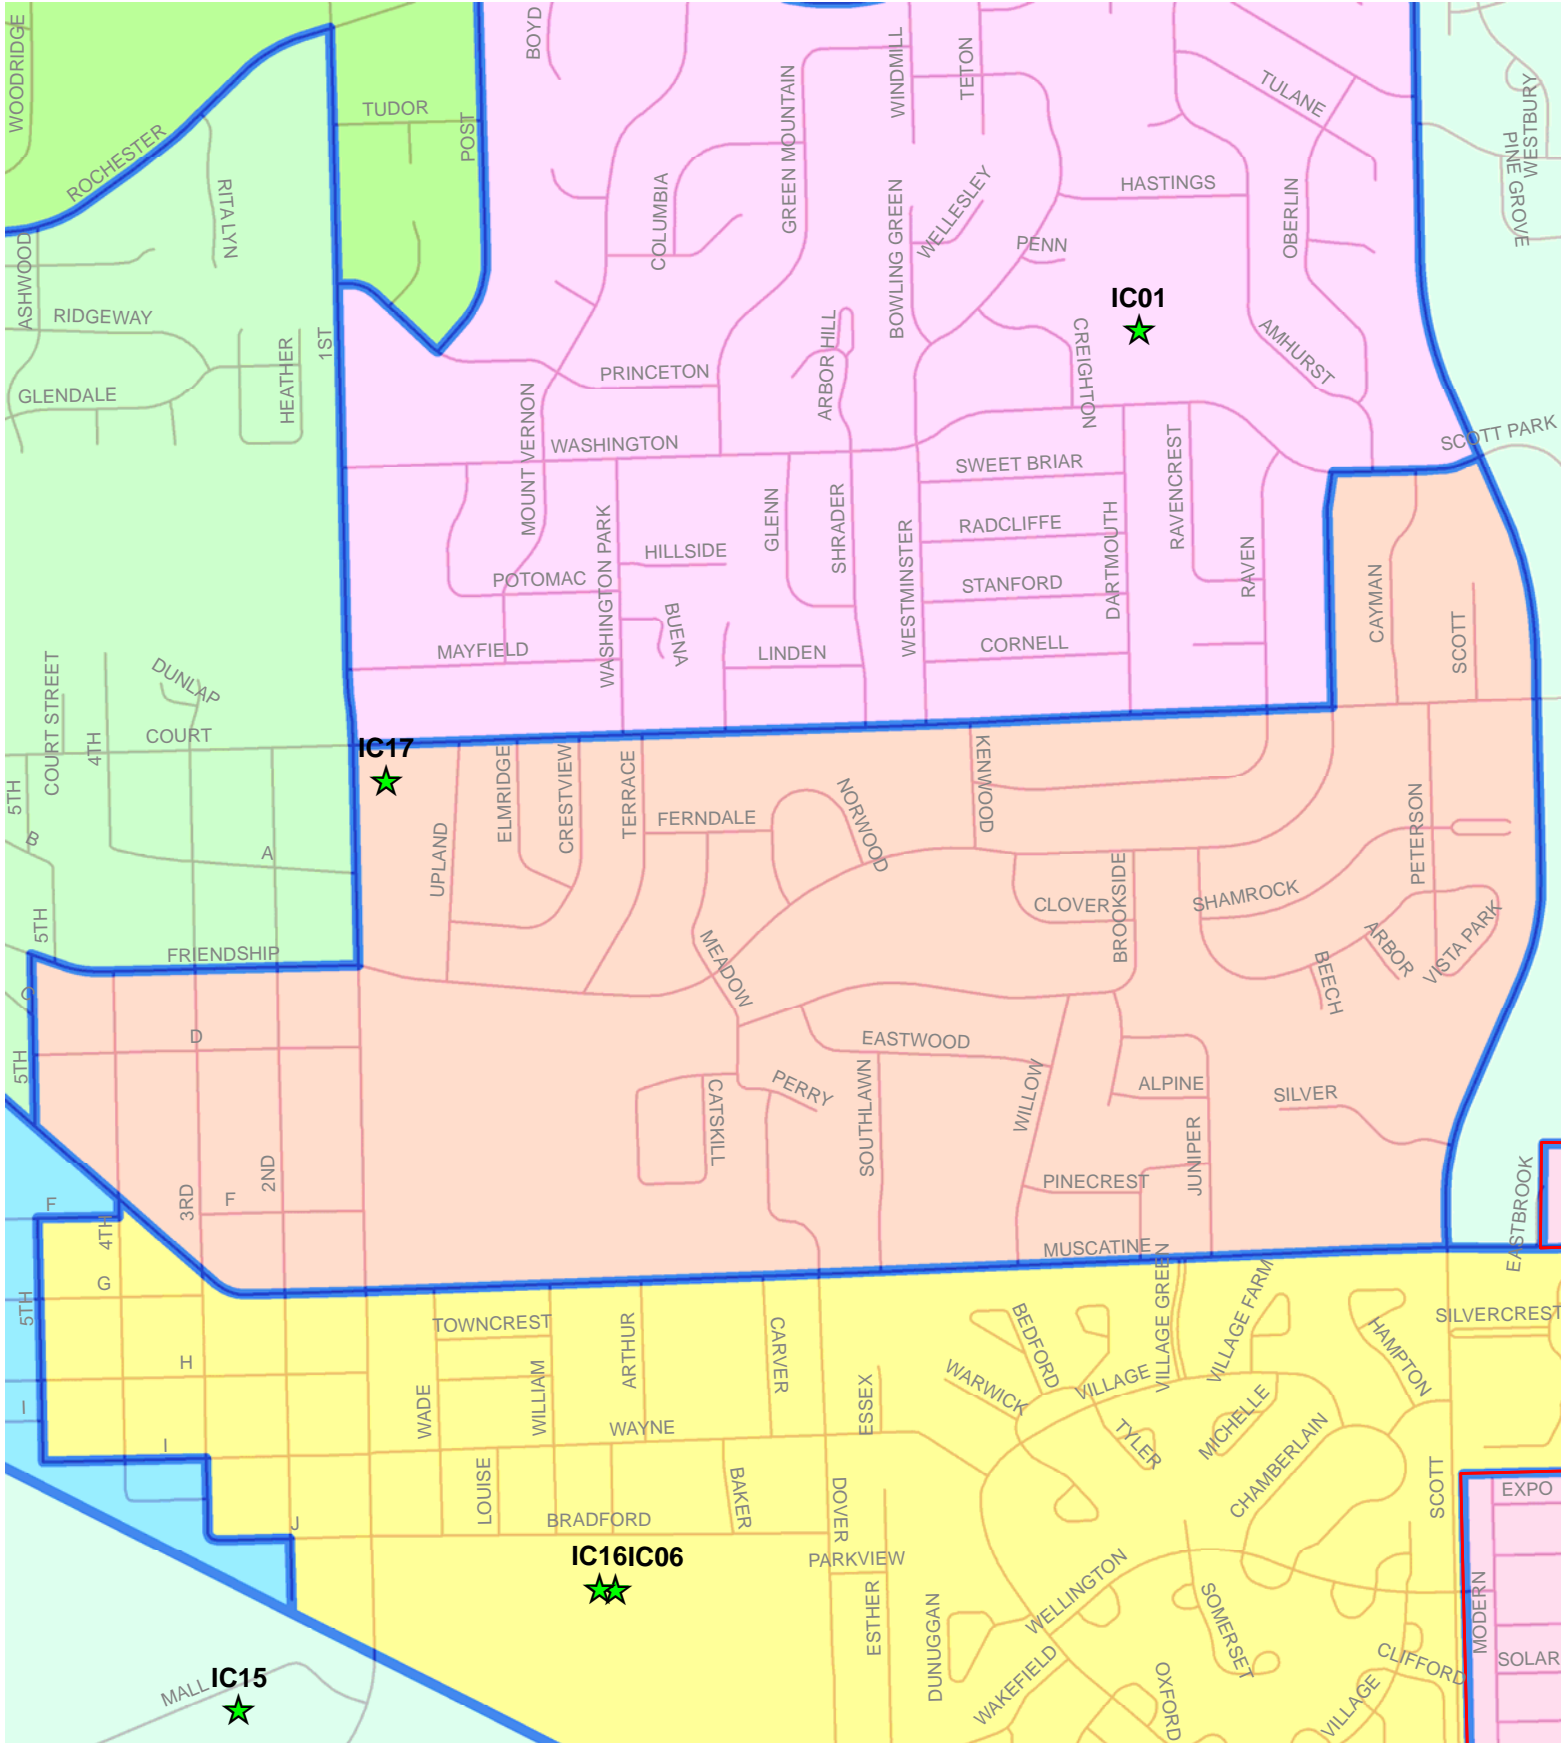

IOWA CITY 16 PRECINCT

Vote at: **MERCER PARK REC CENTER, 2701 BRADFORD DR**

Legend

- Polling Sites
- City & Township Boundaries
- sde.GIS.Road_Centerlines
- RIVERS