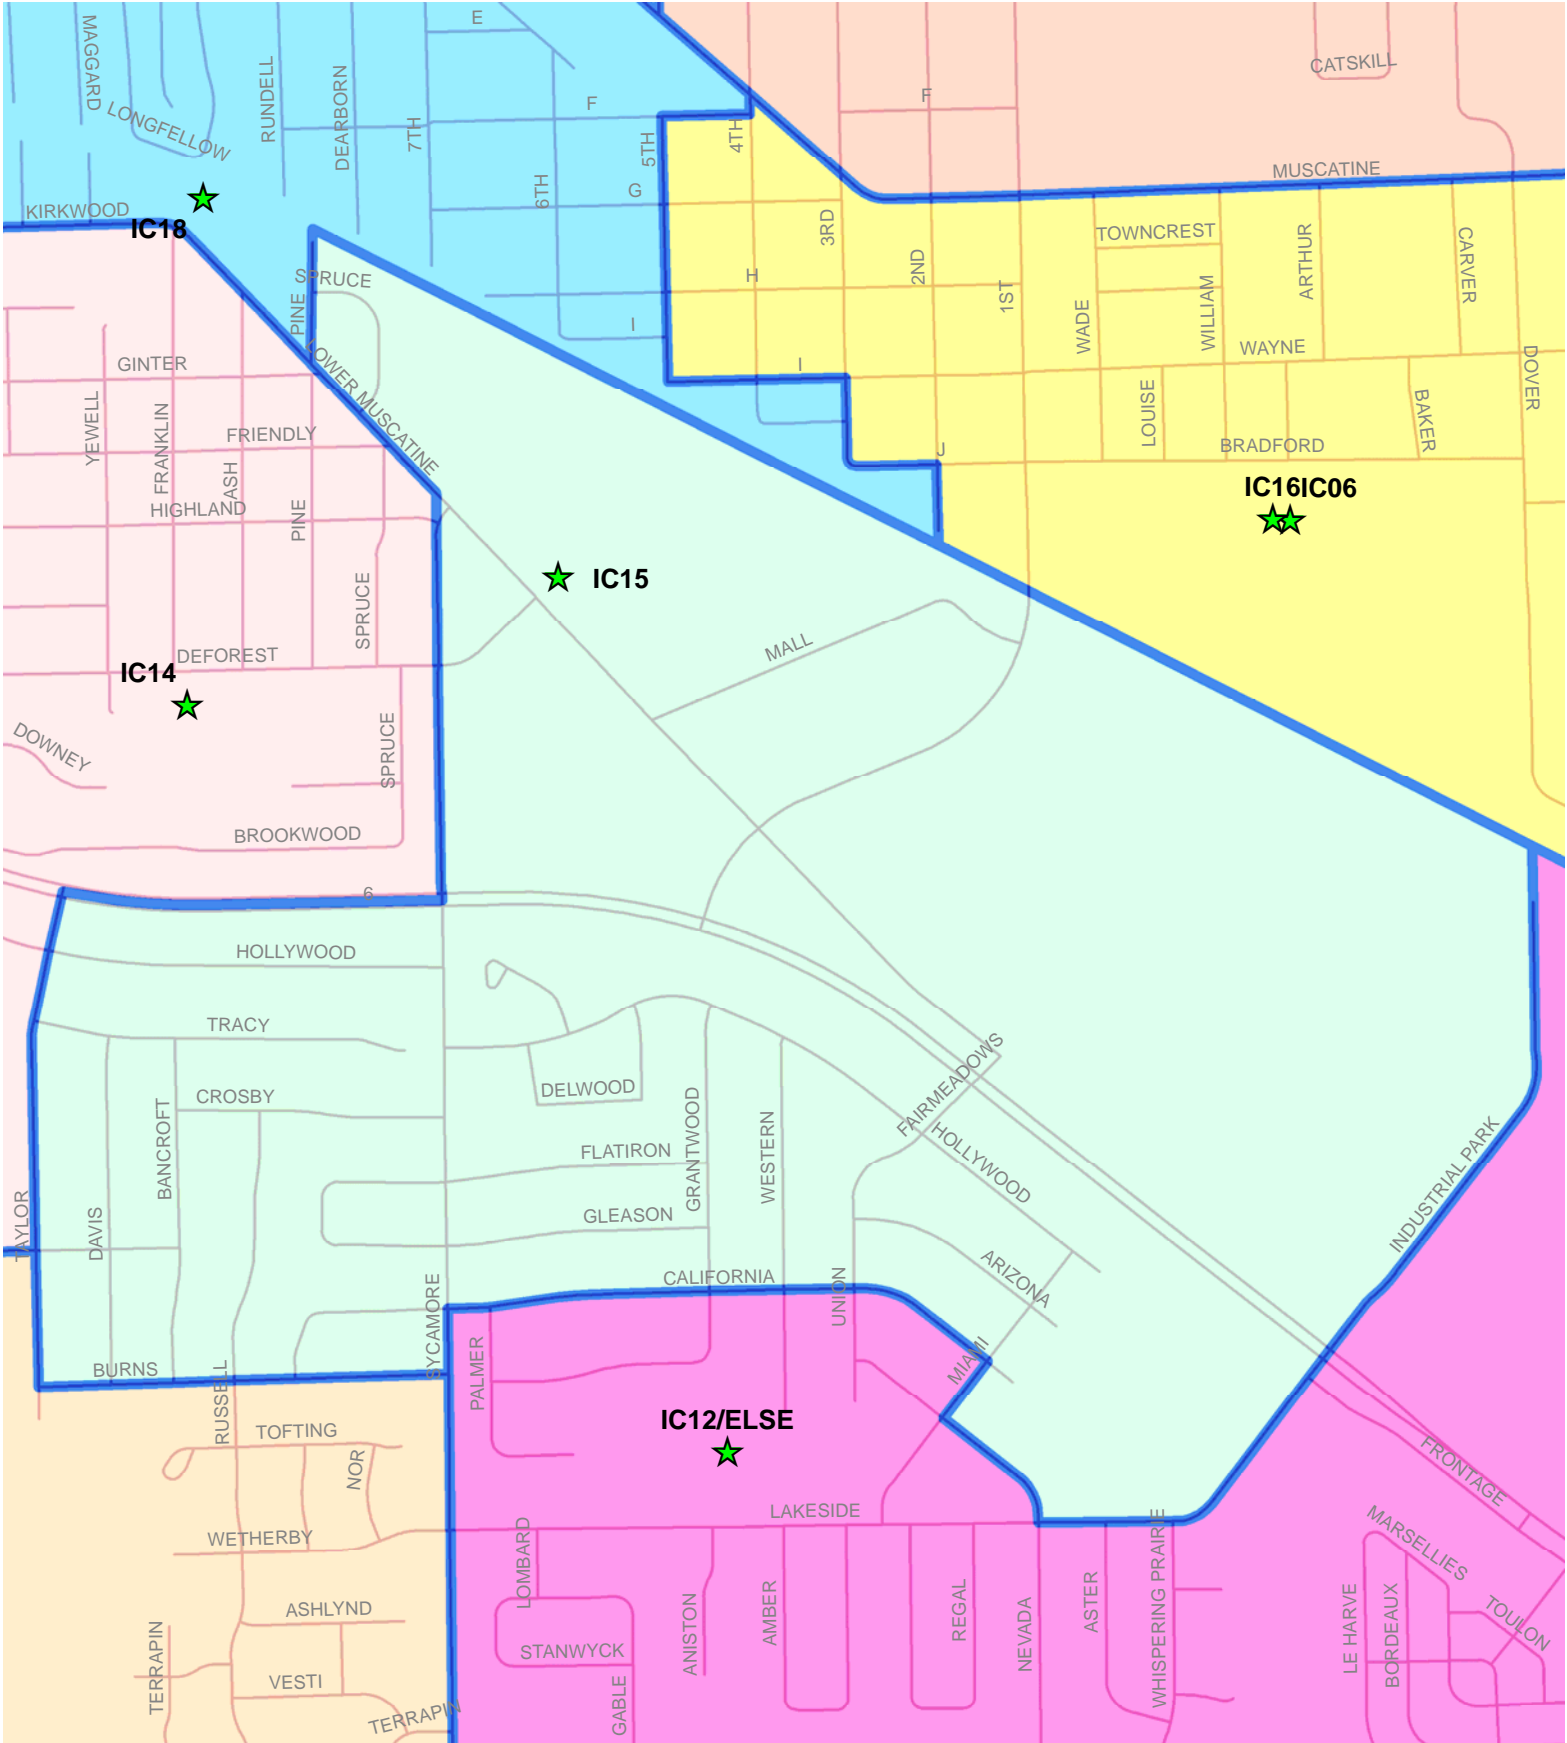

IOWA CITY 15 PRECINCT

Vote at: KIRKWOOD CC IOWA CITY CAMPUS, 1816 LOWER MUSCATINE RD

0 495 990 1,980 Feet

1 inch = 853 feet

Legend

-  Polling Sites
-  City & Township Boundaries
-  sde.GIS.Road_Centerlines
-  RIVERS