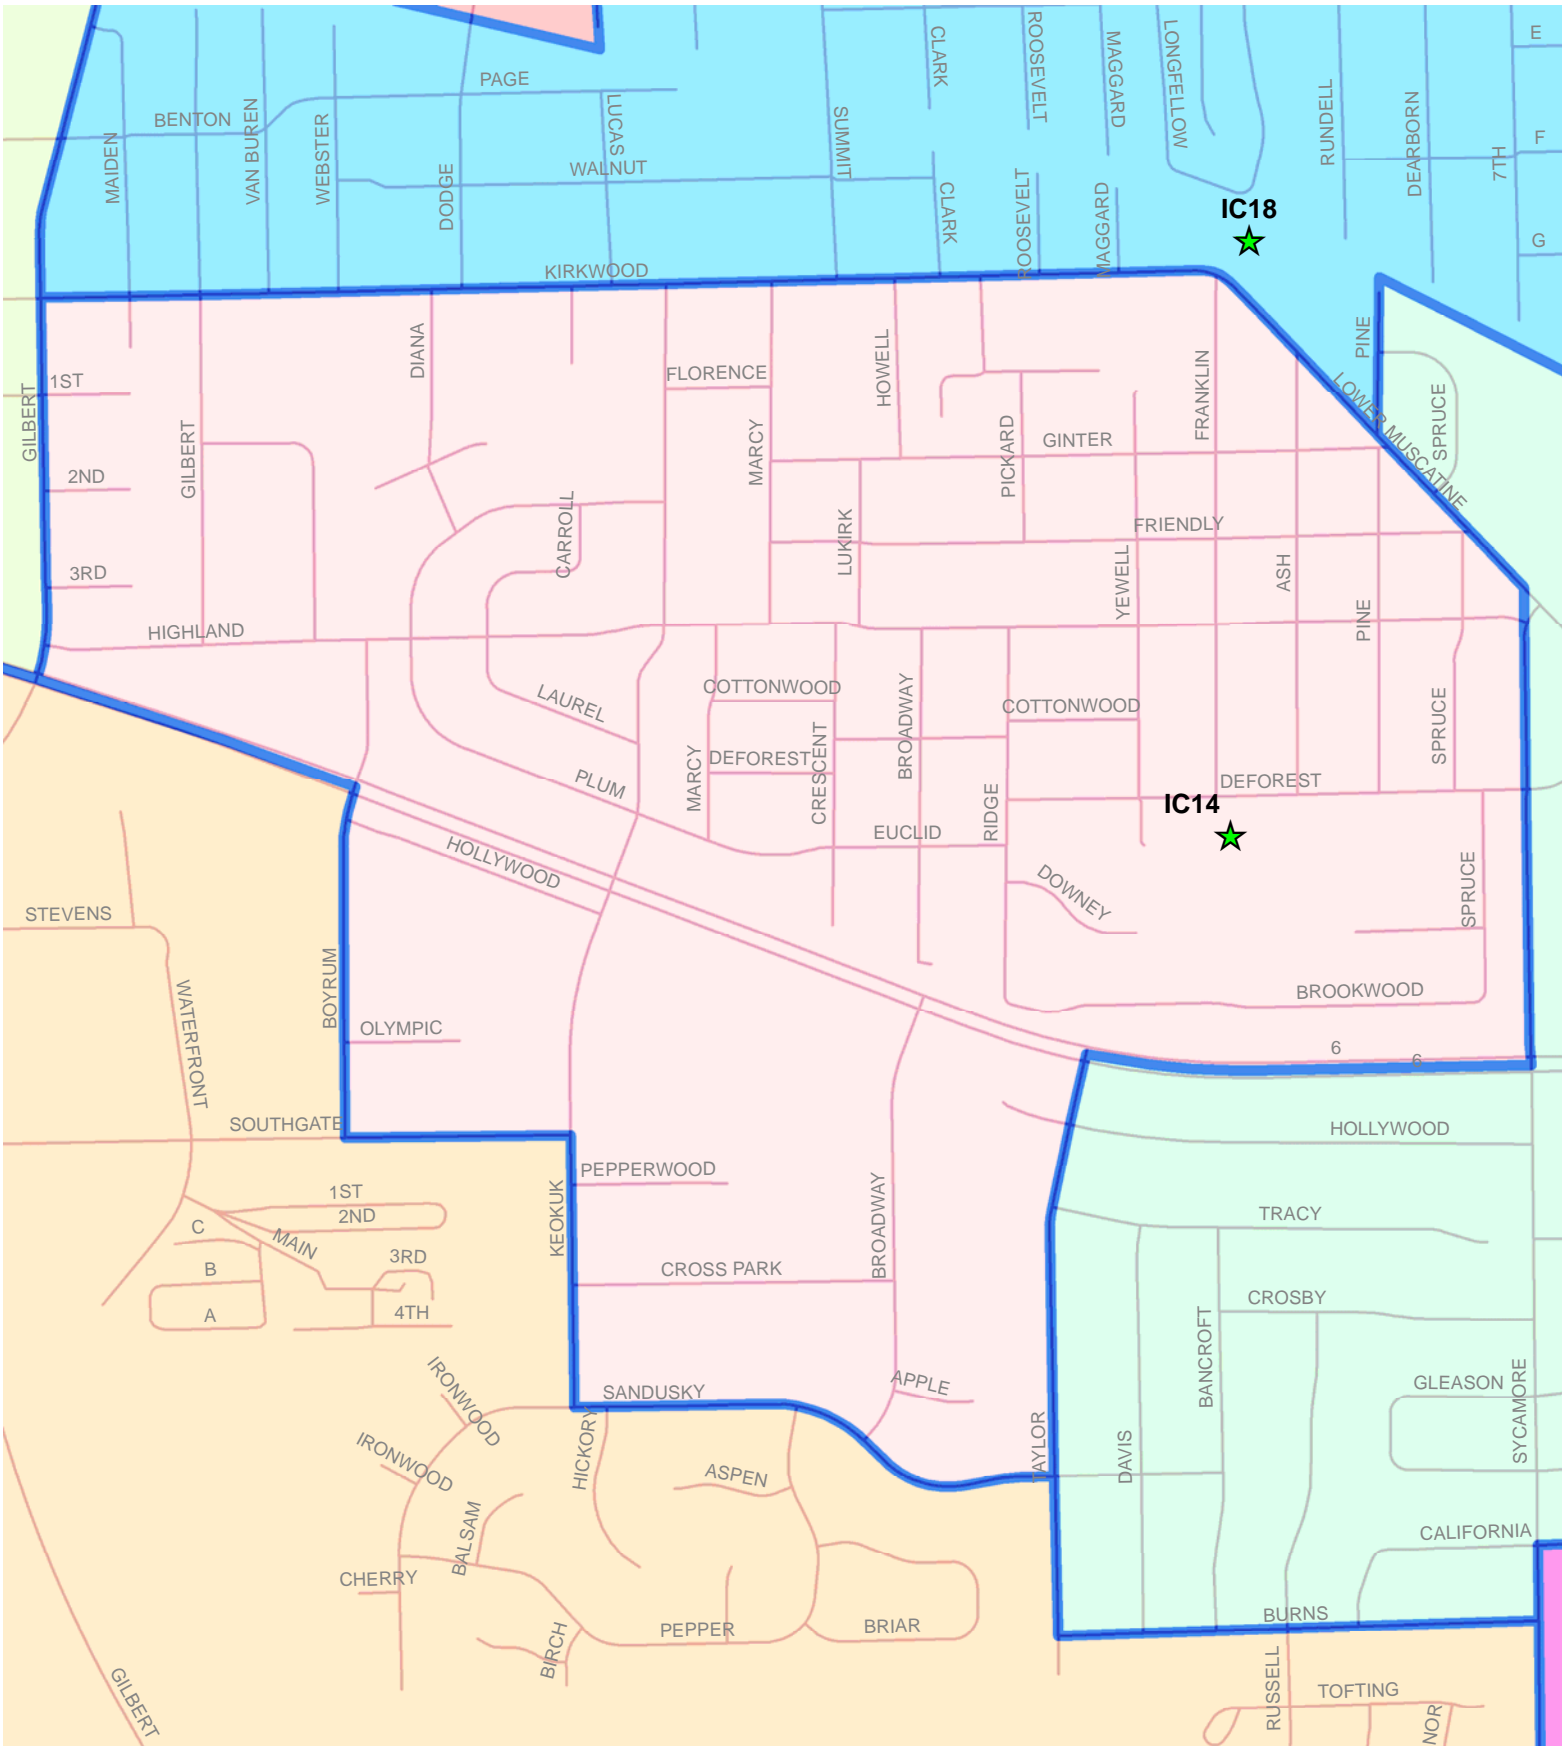

IOWA CITY 14 PRECINCT

Vote at: TWAIN ELEMENTARY SCHOOL, 1355 DEFORST AVE

0 420 840 1,680 Feet

1 inch = 727 feet

Legend

- ★ Polling Sites
- City & Township Boundaries
- sde.GIS.Road_Centerlines
- RIVERS