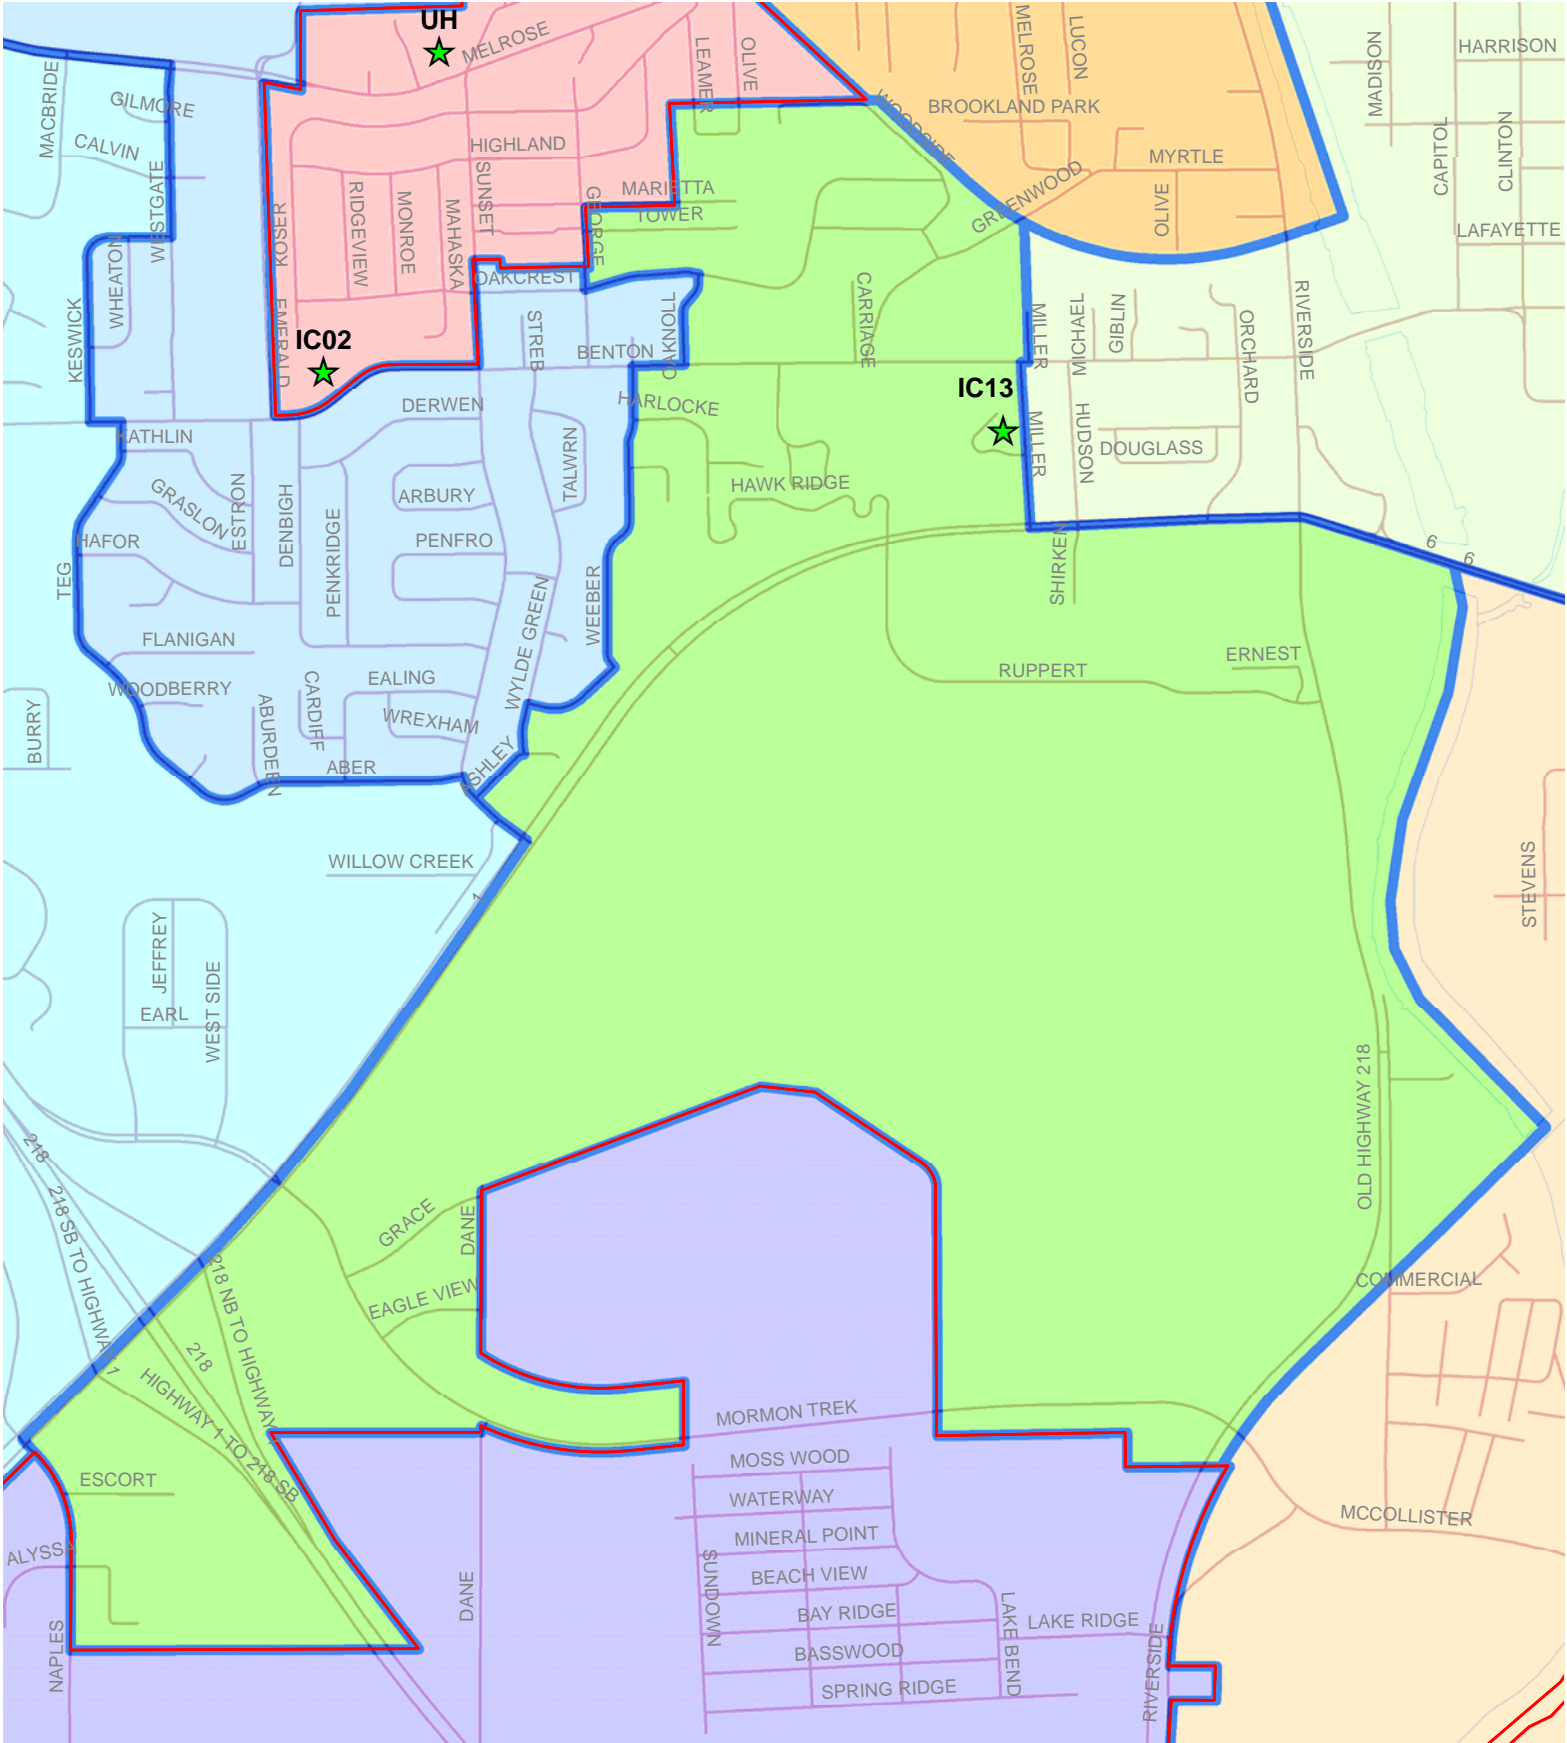

IOWA CITY 13 PRECINCT

Vote at: PRAIRIE HILL CO-HOUSING, 140 PRAIRIE HILL LN

0 700 1,400 2,800 Feet

1 inch = 1,243 feet

Legend

- ★ Polling Sites
- City & Township Boundaries
- sde.GIS.Road_Centerlines
- RIVERS