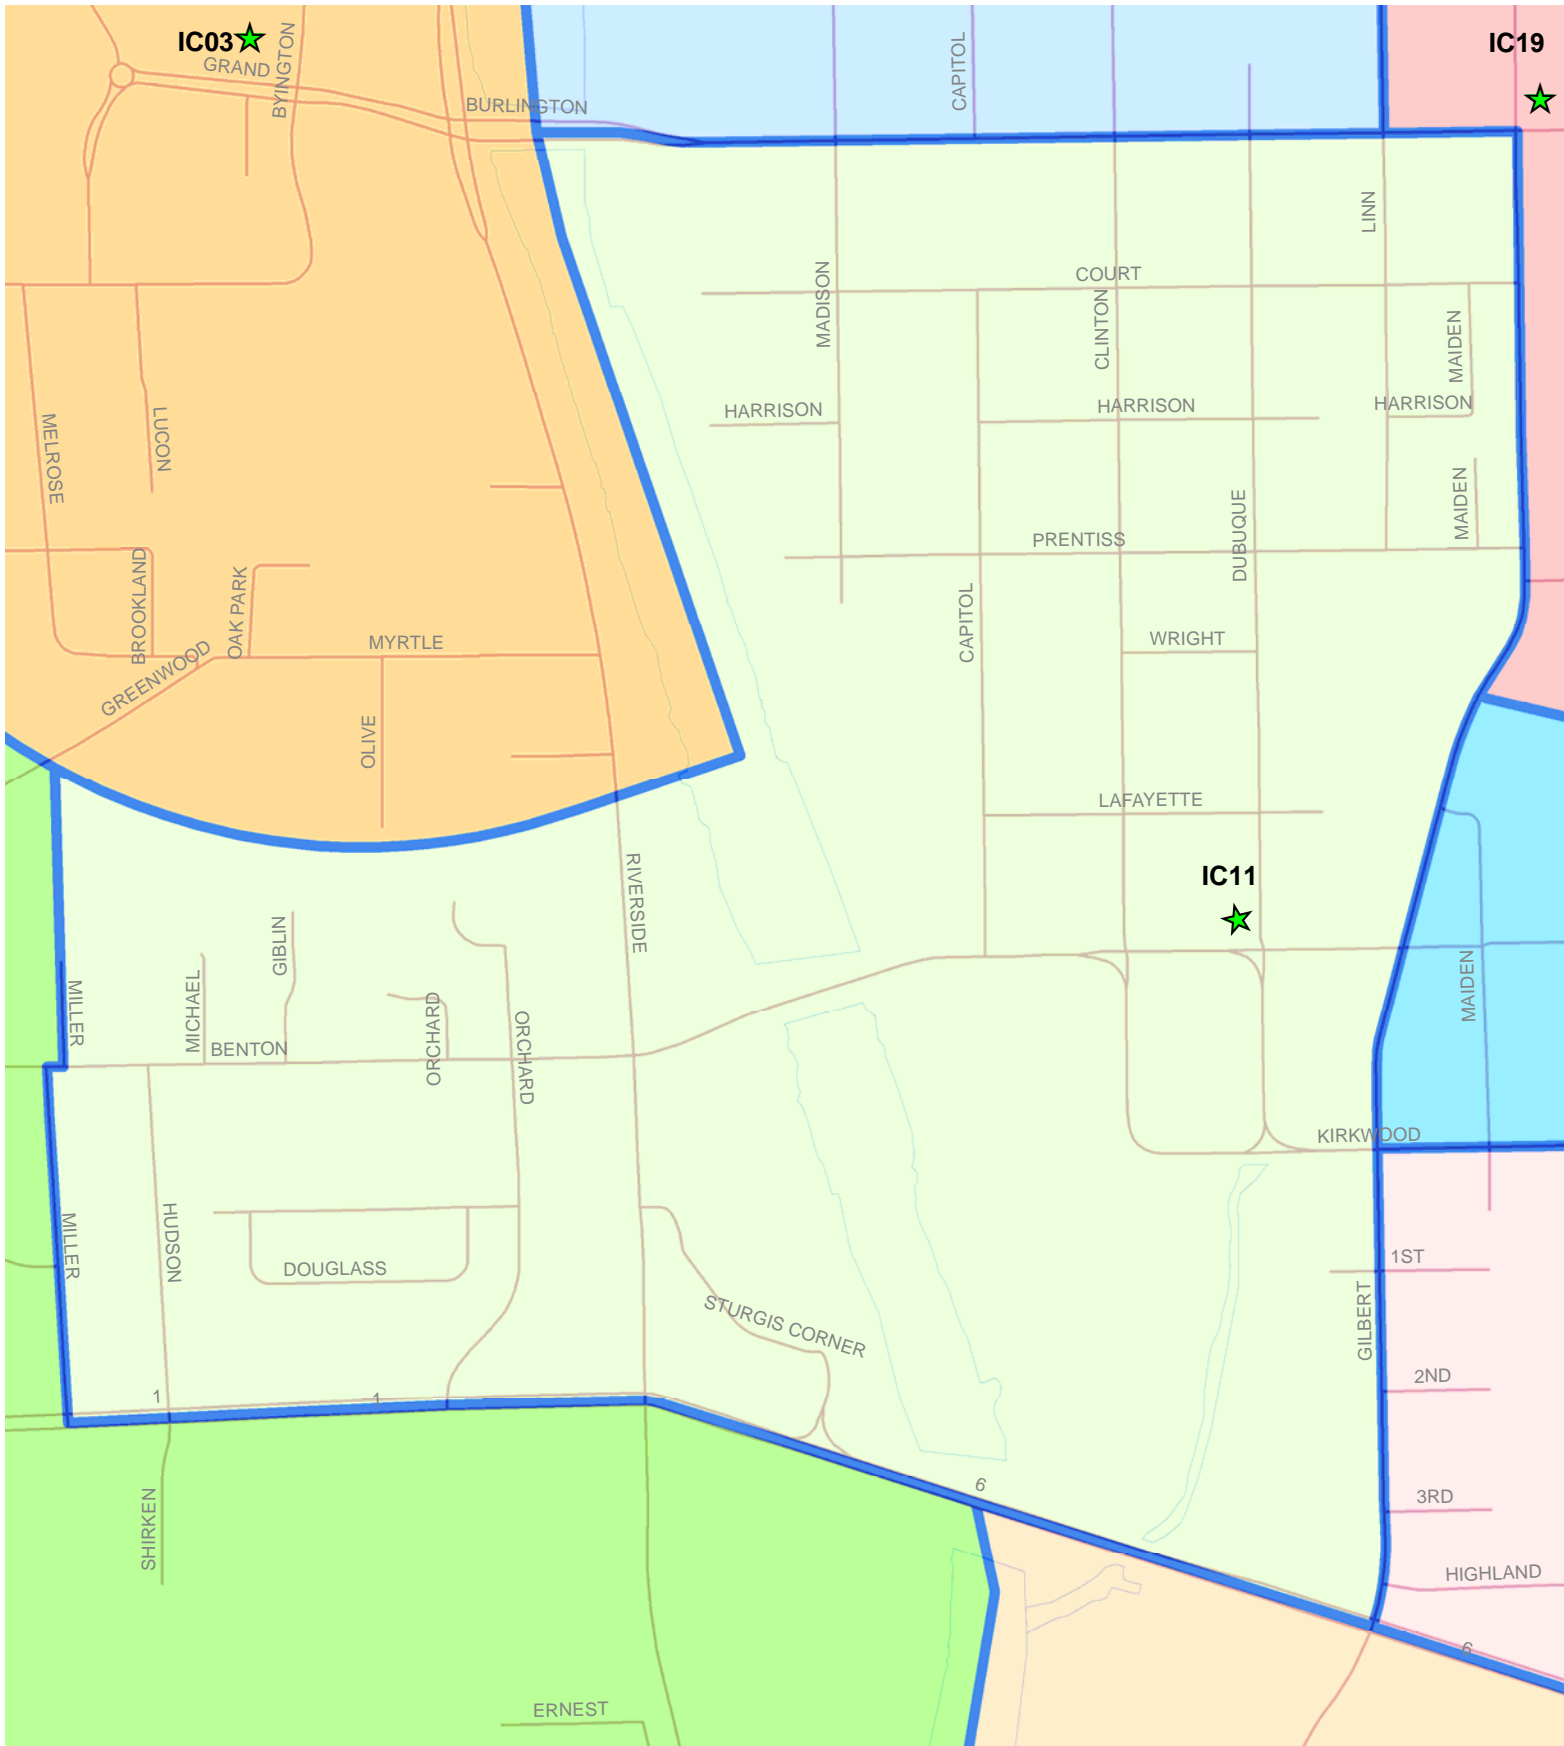

# IOWA CITY 11 PRECINCT

Vote at: JOHNSON COUNTY ADMIN BUILDING, 913 S DUBUQUE ST

0 335 670 1,340 Feet

1 inch = 580 feet

**Legend**

- ★ Polling Sites
- City & Township Boundaries
- sde.GIS.Road\_Centerlines
- RIVERS