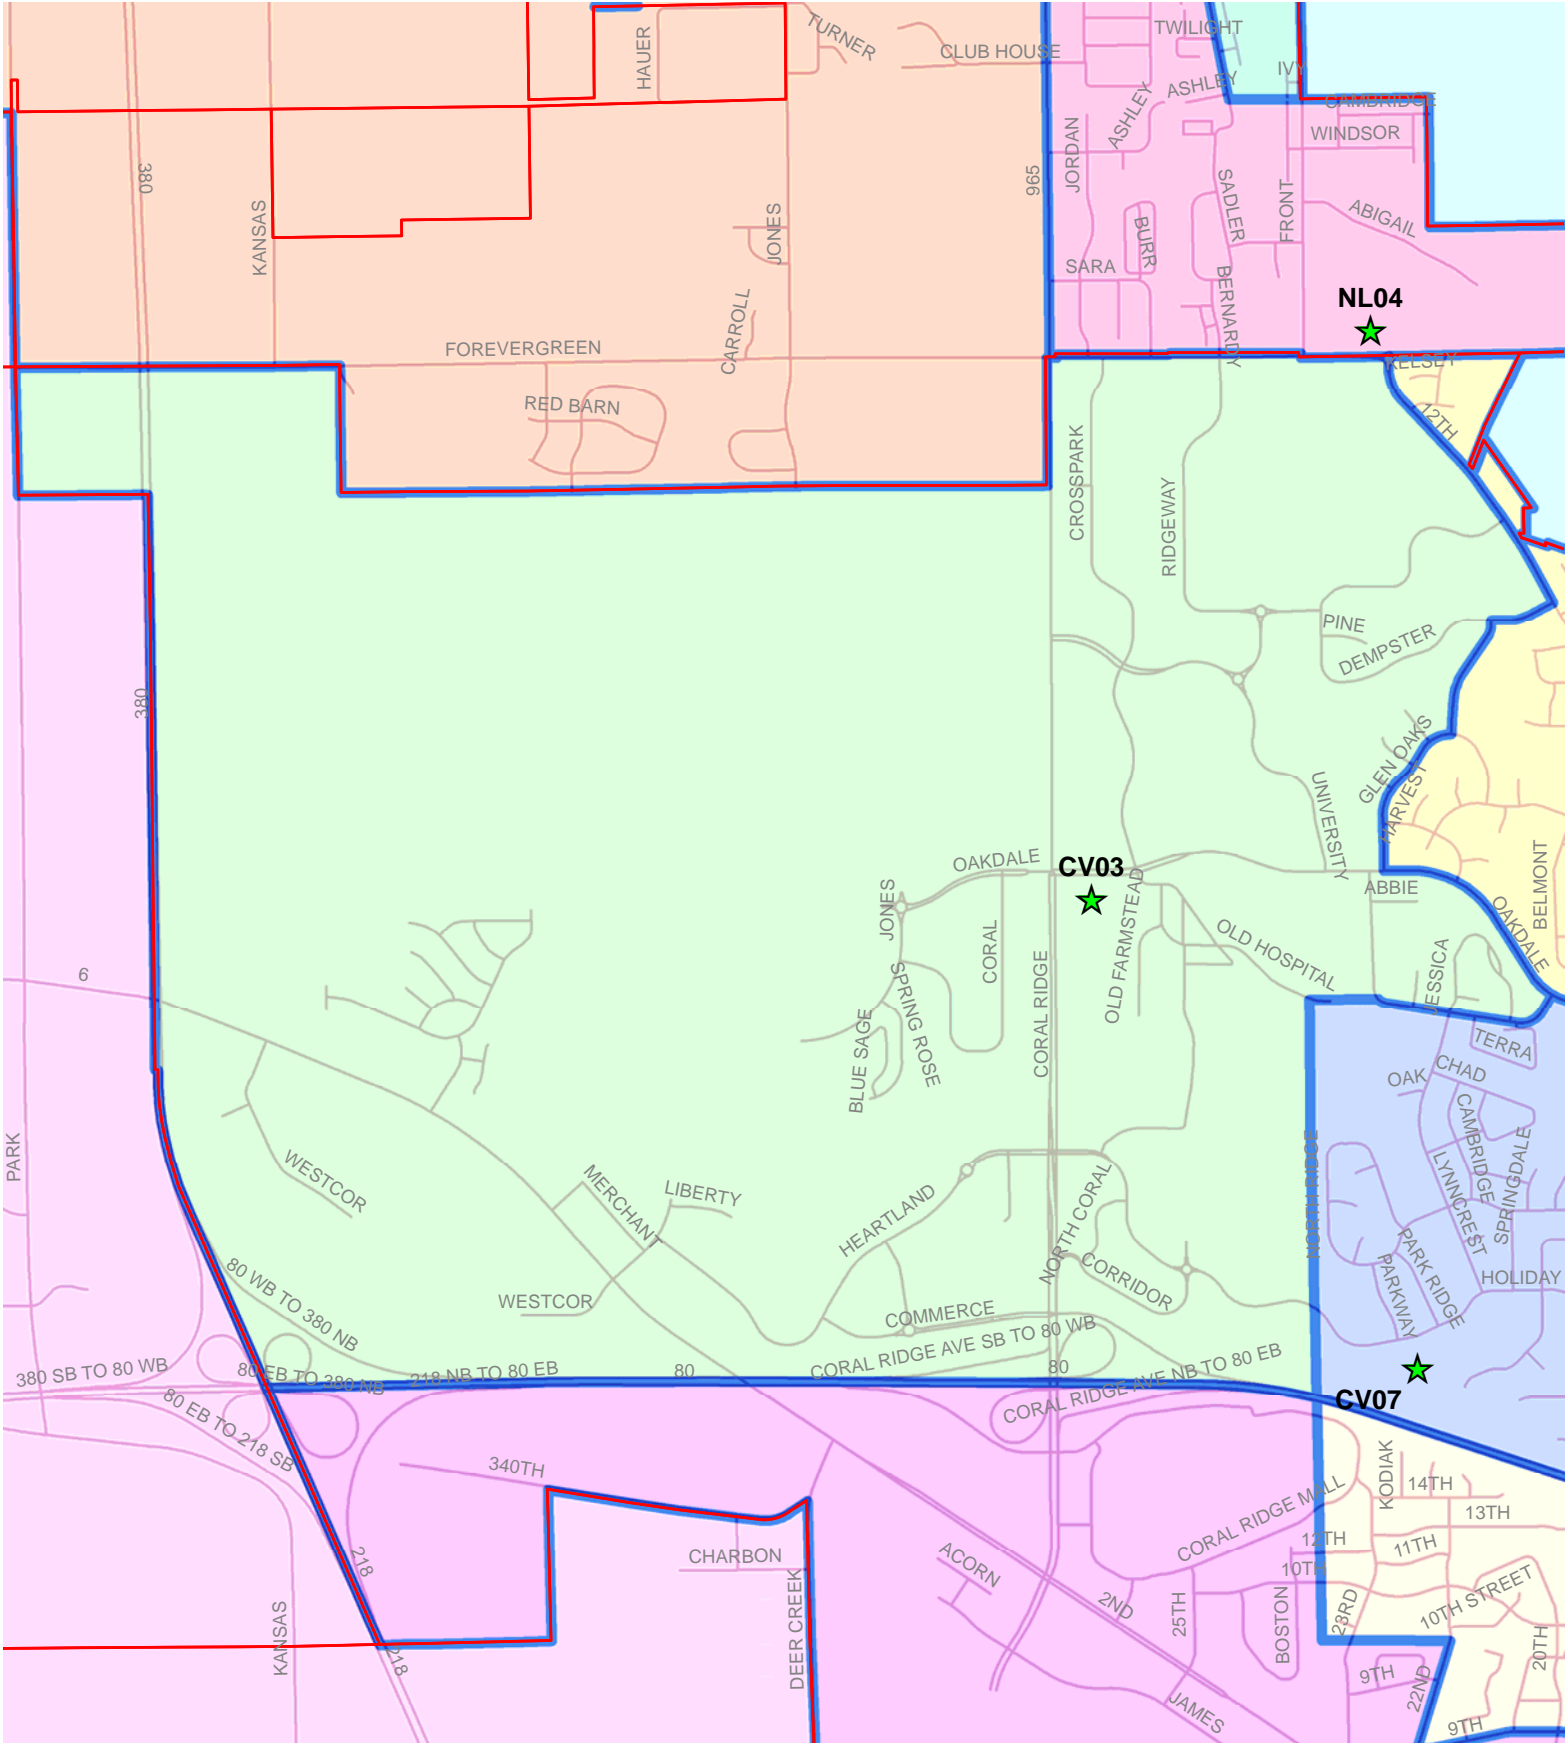

CORALVILLE 03 PRECINCT

Vote at: STATE HYGIENIC LAB, 2490 CROSSPARK RD

Legend

- ★ Polling Sites
- City & Township Boundaries
- sde.GIS.Road_Centerlines
- RIVERS