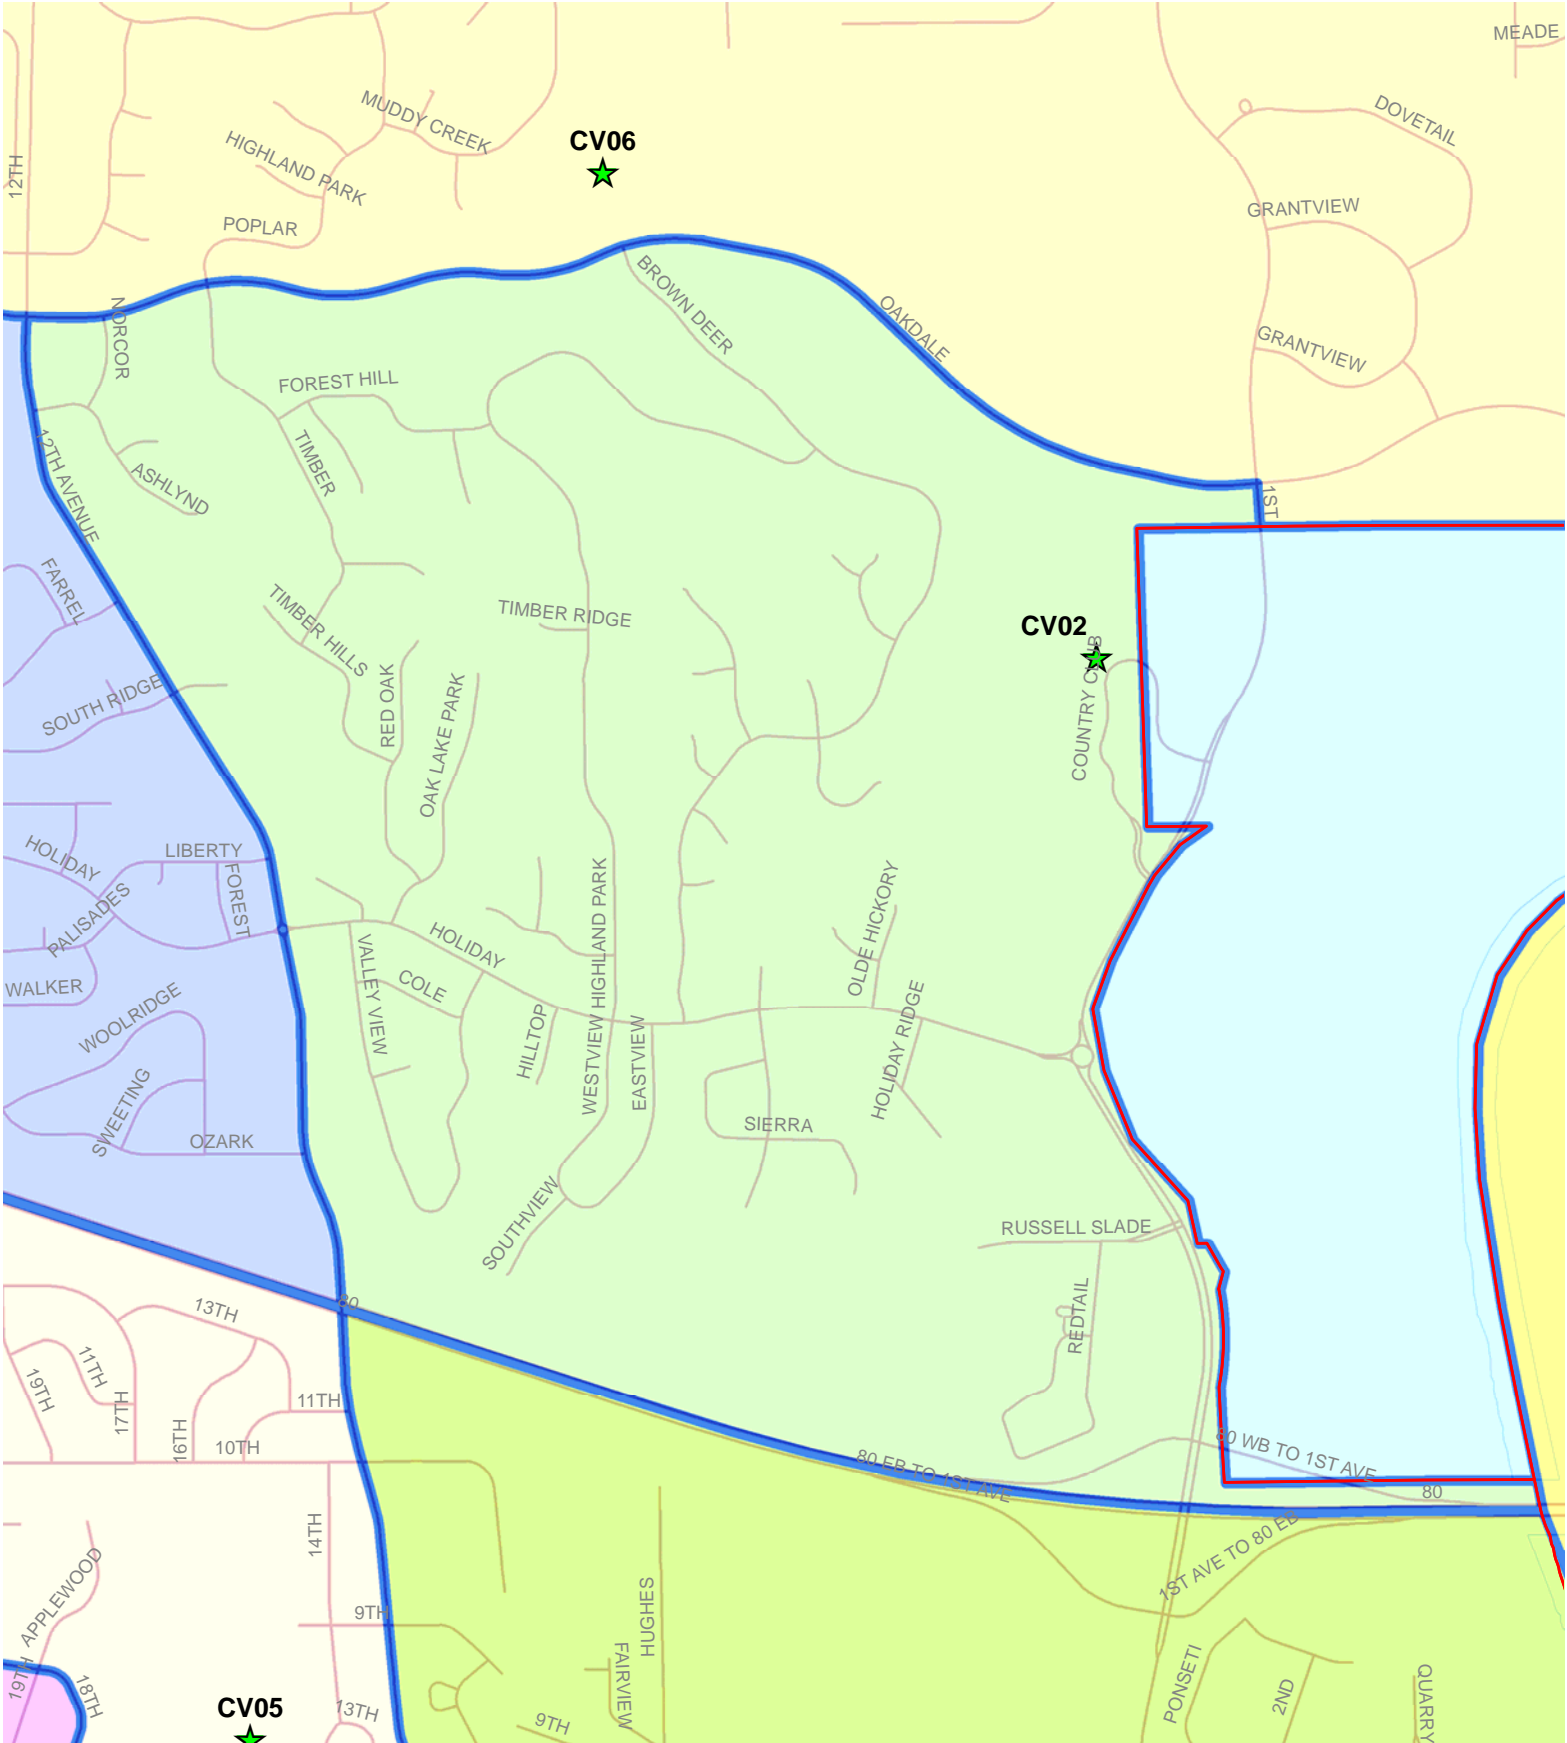

CORALVILLE 02 PRECINCT

Vote at: BROWN DEER GOLF CLUB, 1900 COUNTRY CLUB DR

Legend

- Polling Sites
- City & Township Boundaries
- sde.GIS.Road_Centerlines
- RIVERS