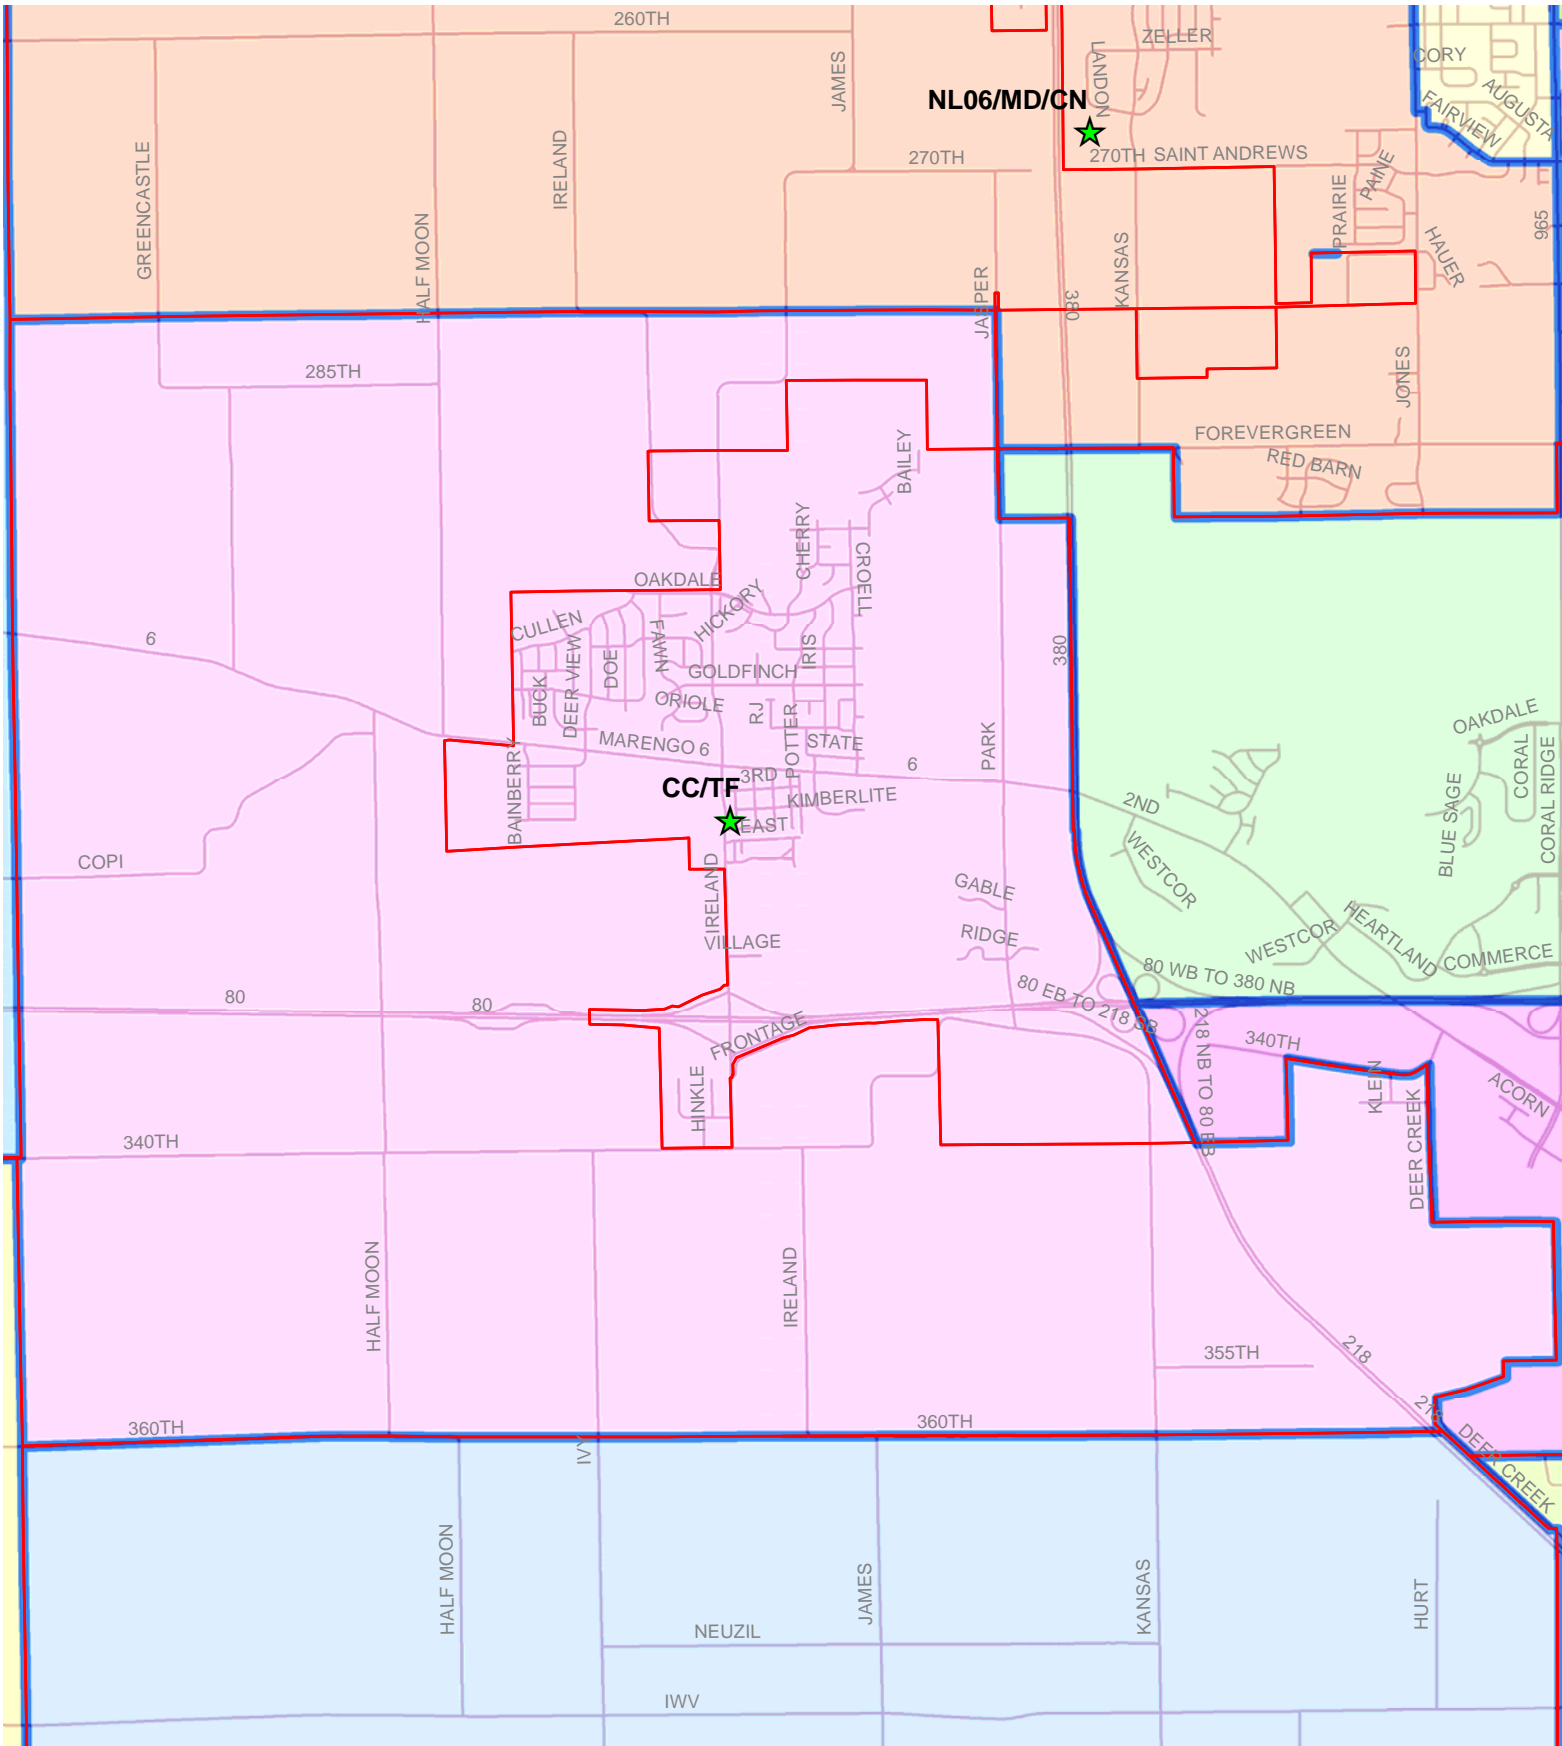

CLEAR CREEK-TIFFIN PRECINCT

Vote at: TIFFIN CITY HALL, 300 RAILROAD ST.

Legend

- ★ Polling Sites
- City & Township Boundaries
- sde.GIS.Road_Centerlines
- RIVERS