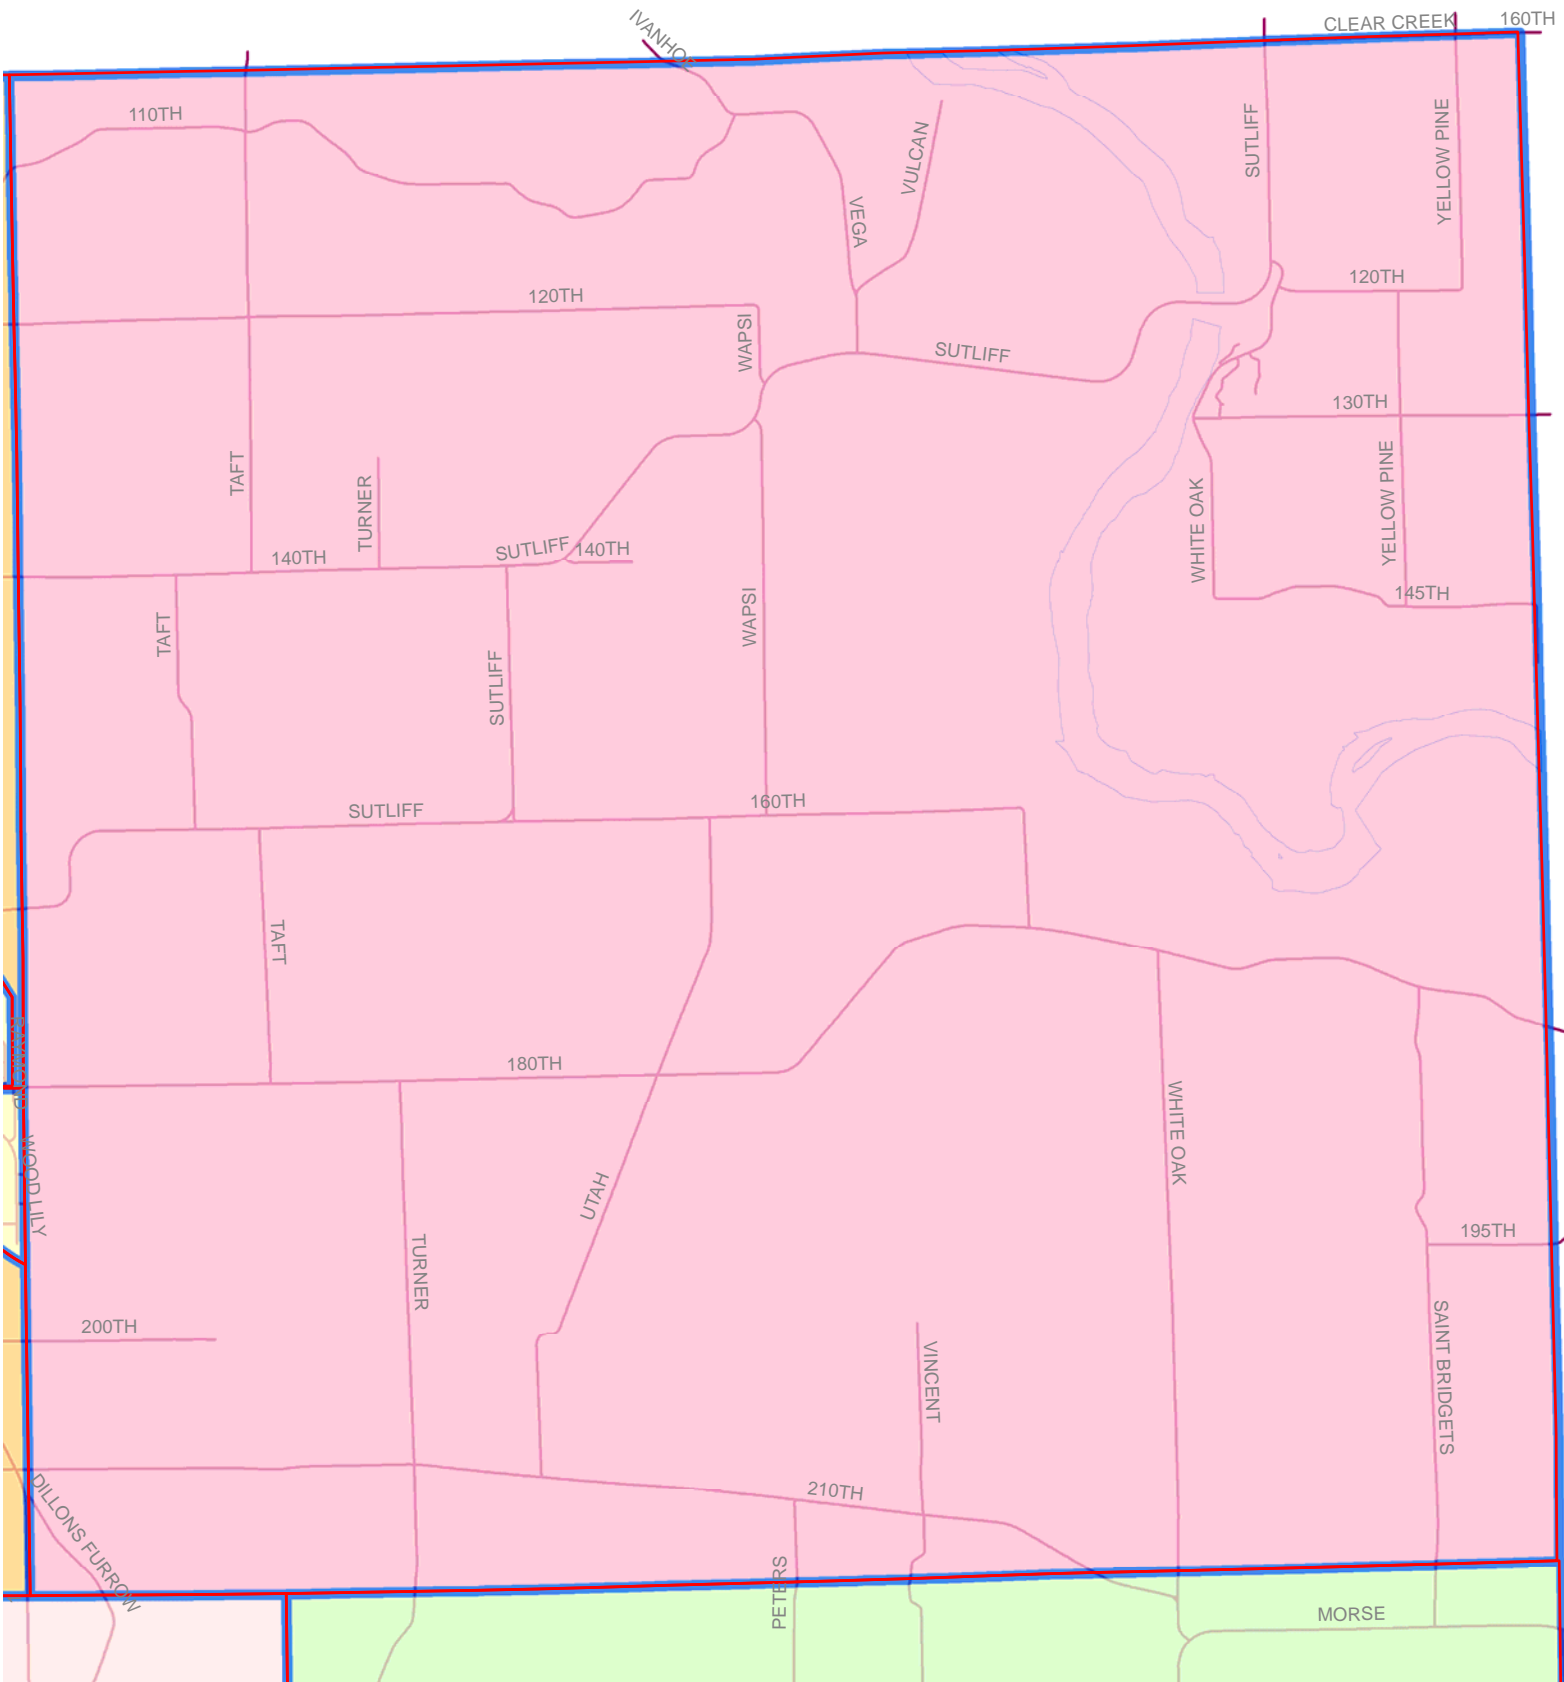

# CEDAR PRECINCT

Vote at: SOLON FIRE STATION, 131 N IOWA ST

**Legend**

- ★ Polling Sites
- City & Township Boundaries
- sde.GIS.Road\_Centerlines
- RIVERS