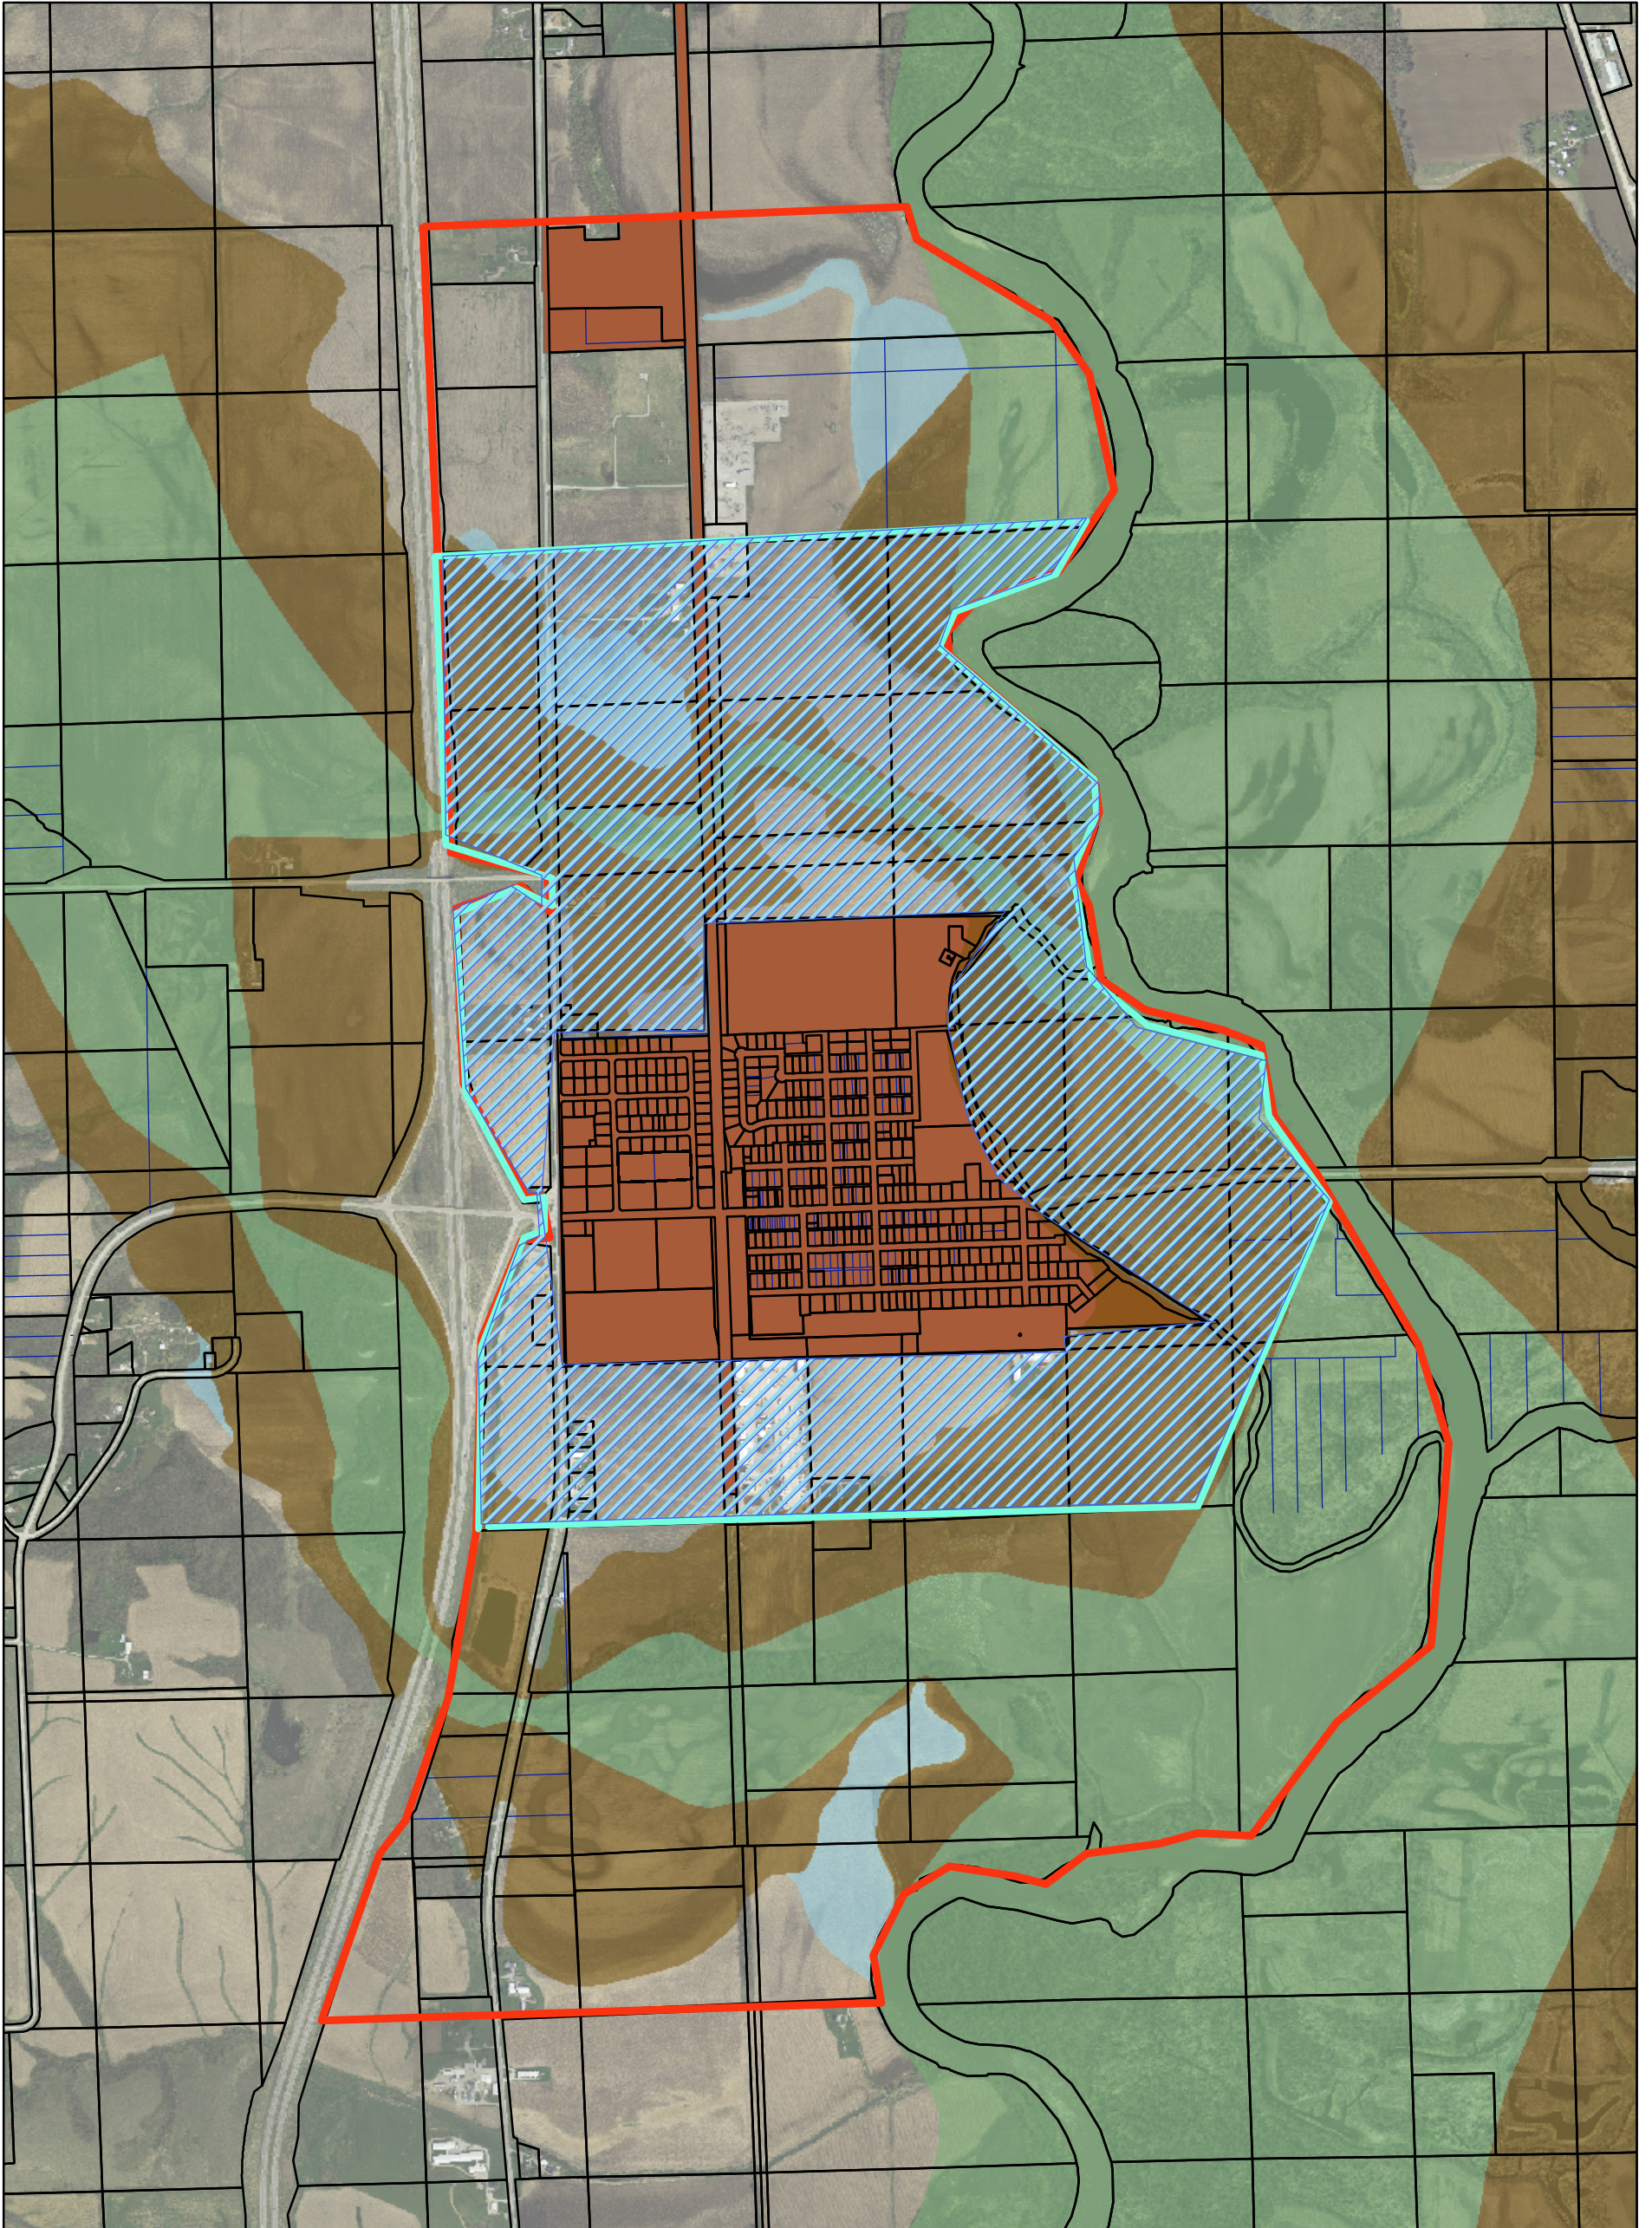

Hills Fringe Area Map

Legend

Floodzone

- 100-year floodplain
- 500-year floodplain
- Floodway

- Fringe Area 1
- Rural Area